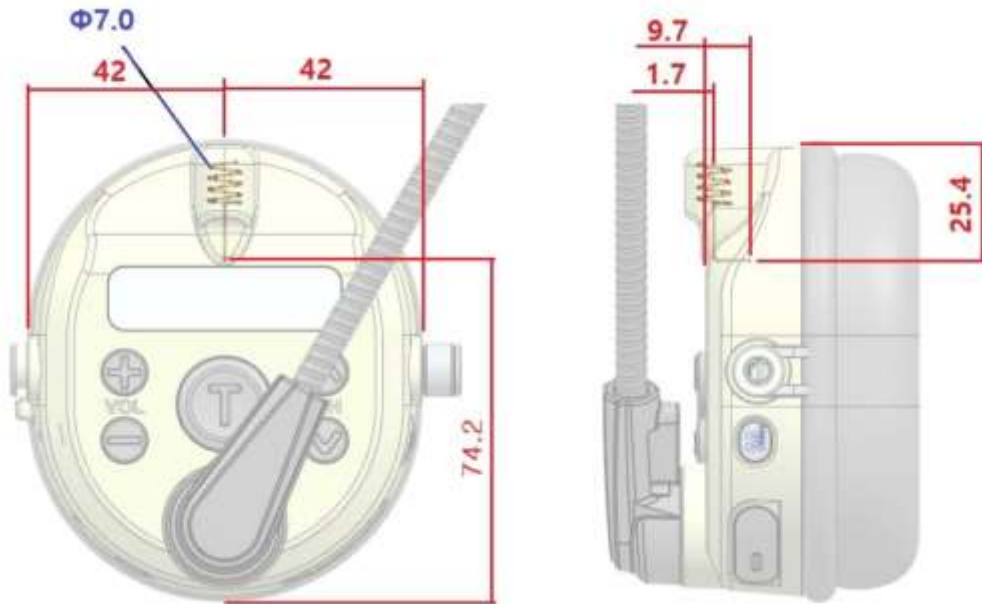

APPENDIX F: DUT ANTENNA DIAGRAM & SAR TEST SETUP PHOTOGRAPHS

DUT Antenna Location

Figure F-1 900 MHz ISM Band Antenna Location

Figure F-2 Bluetooth Antenna Location

This Report is not correlated with the authentication of KOLAS.

It should not be reproduced except in full, without the written approval of ONETECH Corp.

OTC-TRF-SAR-002(0)

SAR Test Setup Photographs

Left Ear from SAM Phantom (Separation Distance: 0 cm)