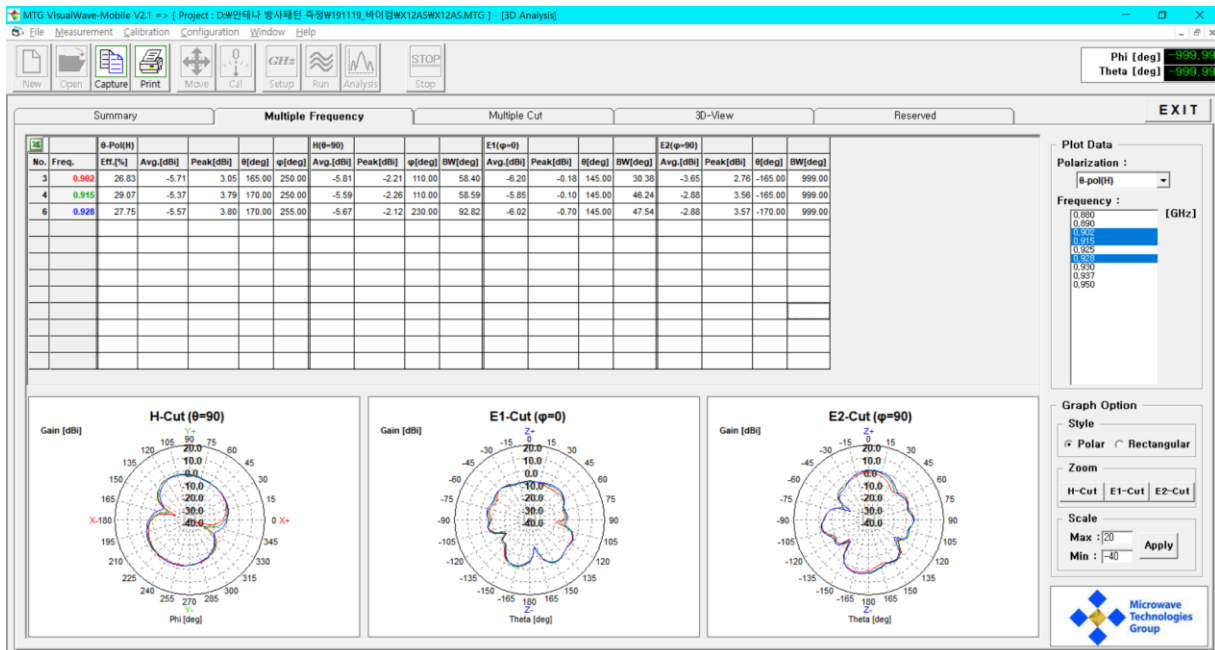

ATLAS AIR ANTENNA PARTTERN

Antenna Size: 23 X 8 X 10 mm

ANTENNA H CUT

ANTENNA V CUT