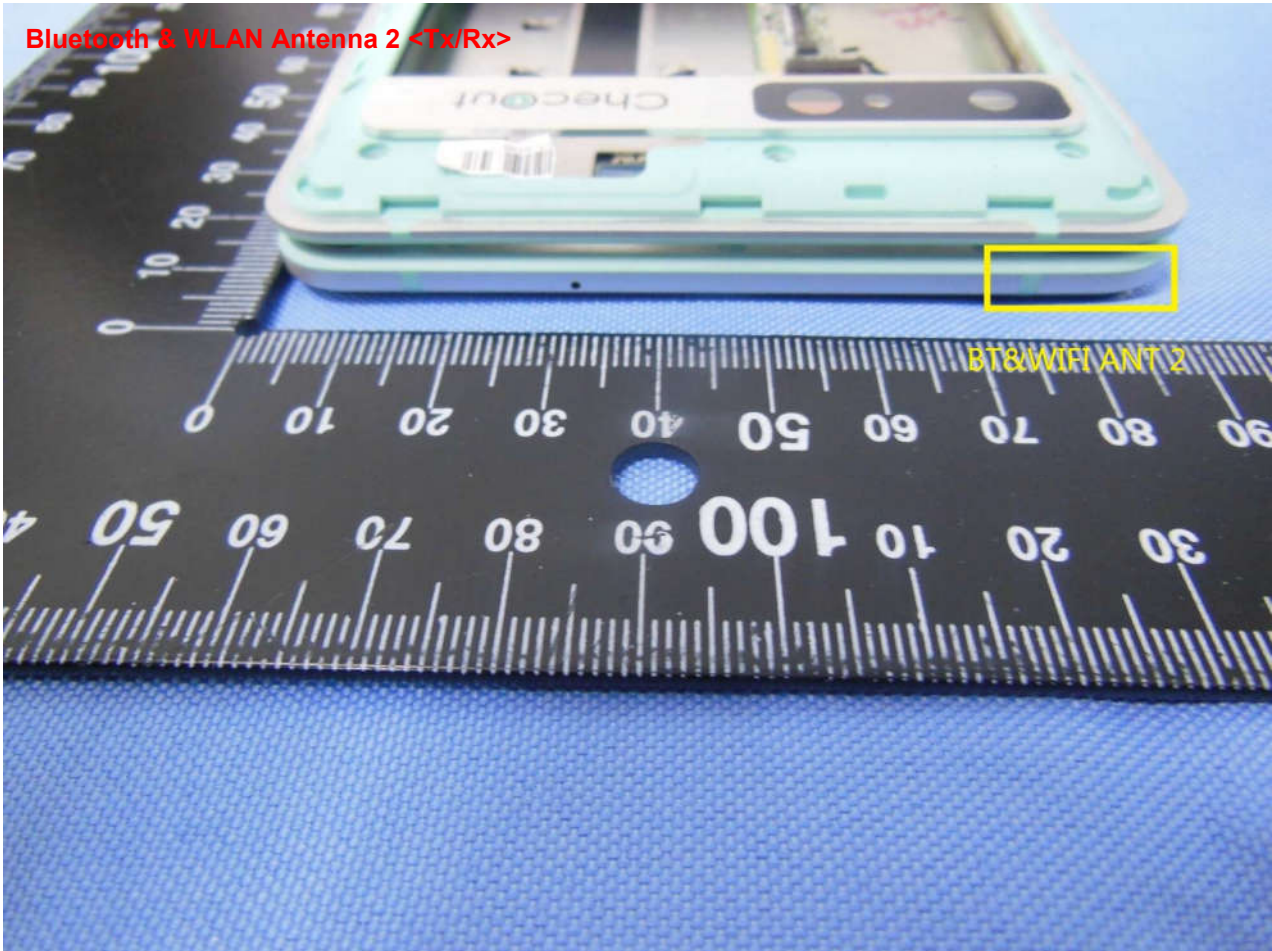

Brand Name: Innowi; Model Name: IWCHT-M102

Brand Name: Innowi; Model Name: IWCHT-M102

Brand Name: Innowi; Model Name: IWCHT-M102

Bluetooth & WLAN Antenna 2 <Tx/Rx>

Brand Name: Innovi; Model Name: IWCHT-M102