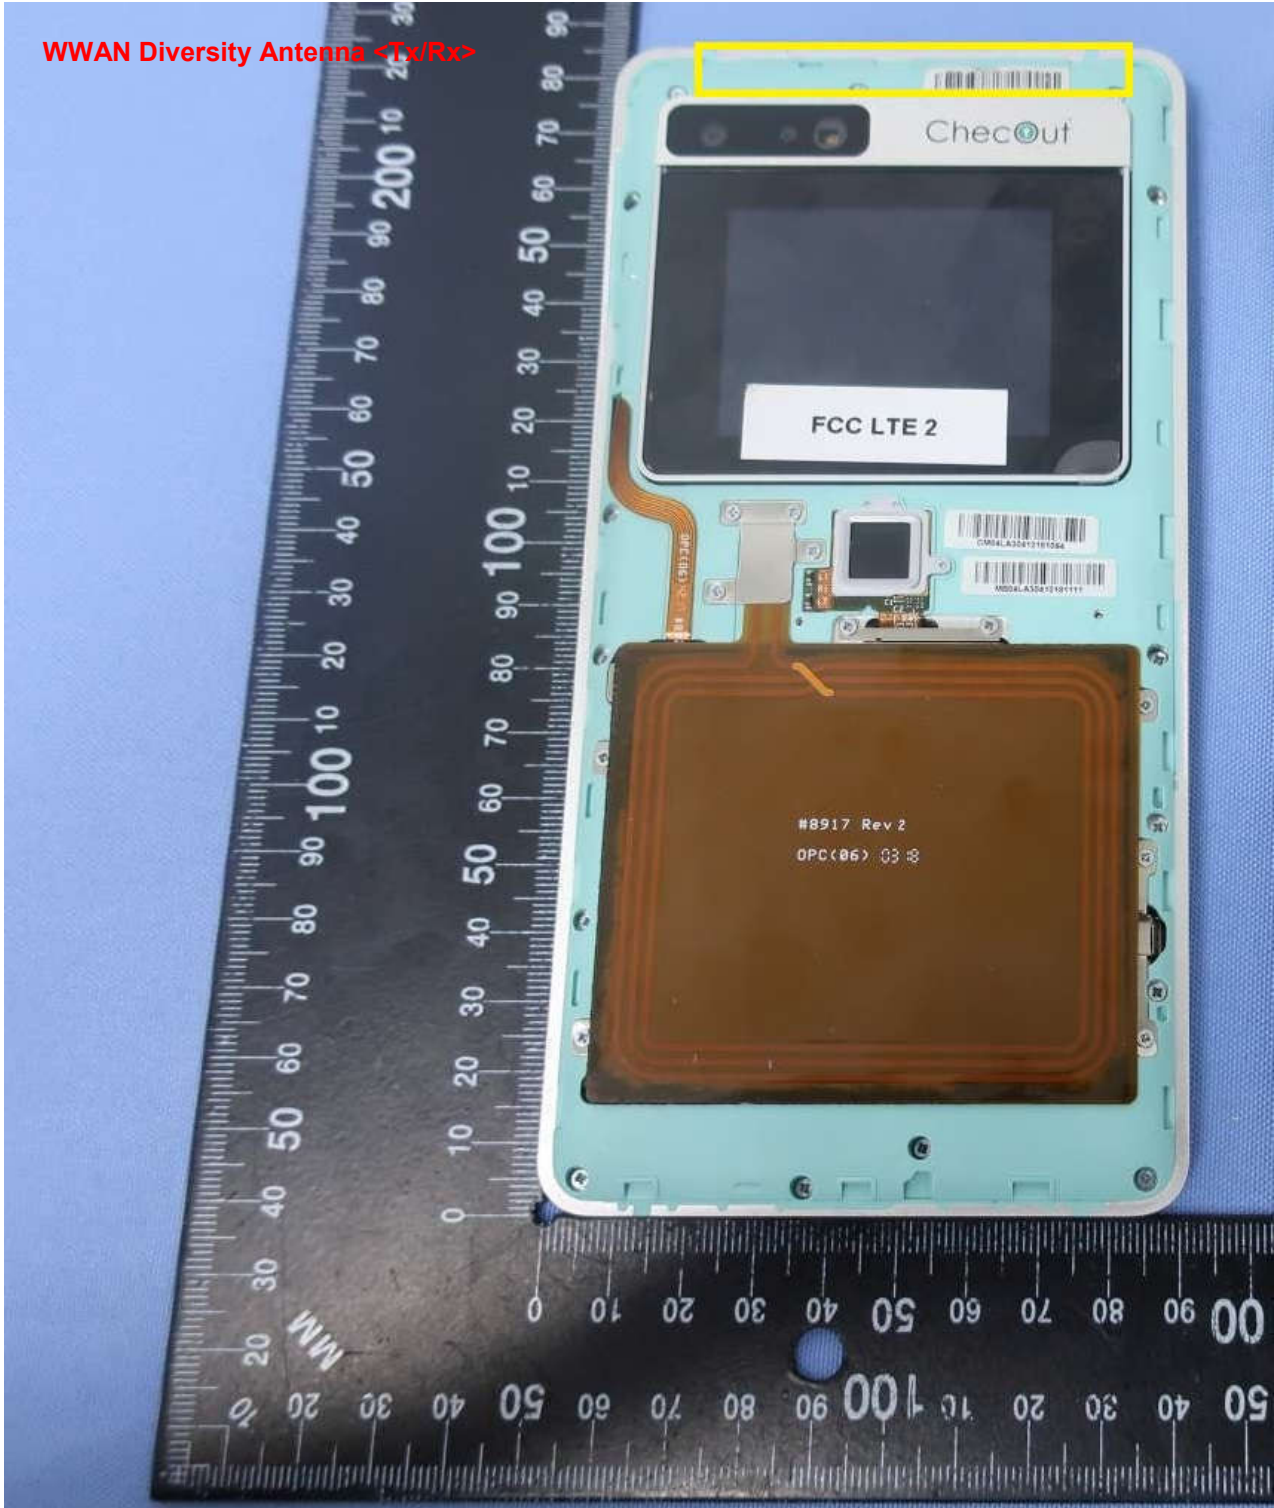

Brand Name: Innovi; Model Name: IWCHT-M102

WWAN Diversity Antenna <Tx/Rx>