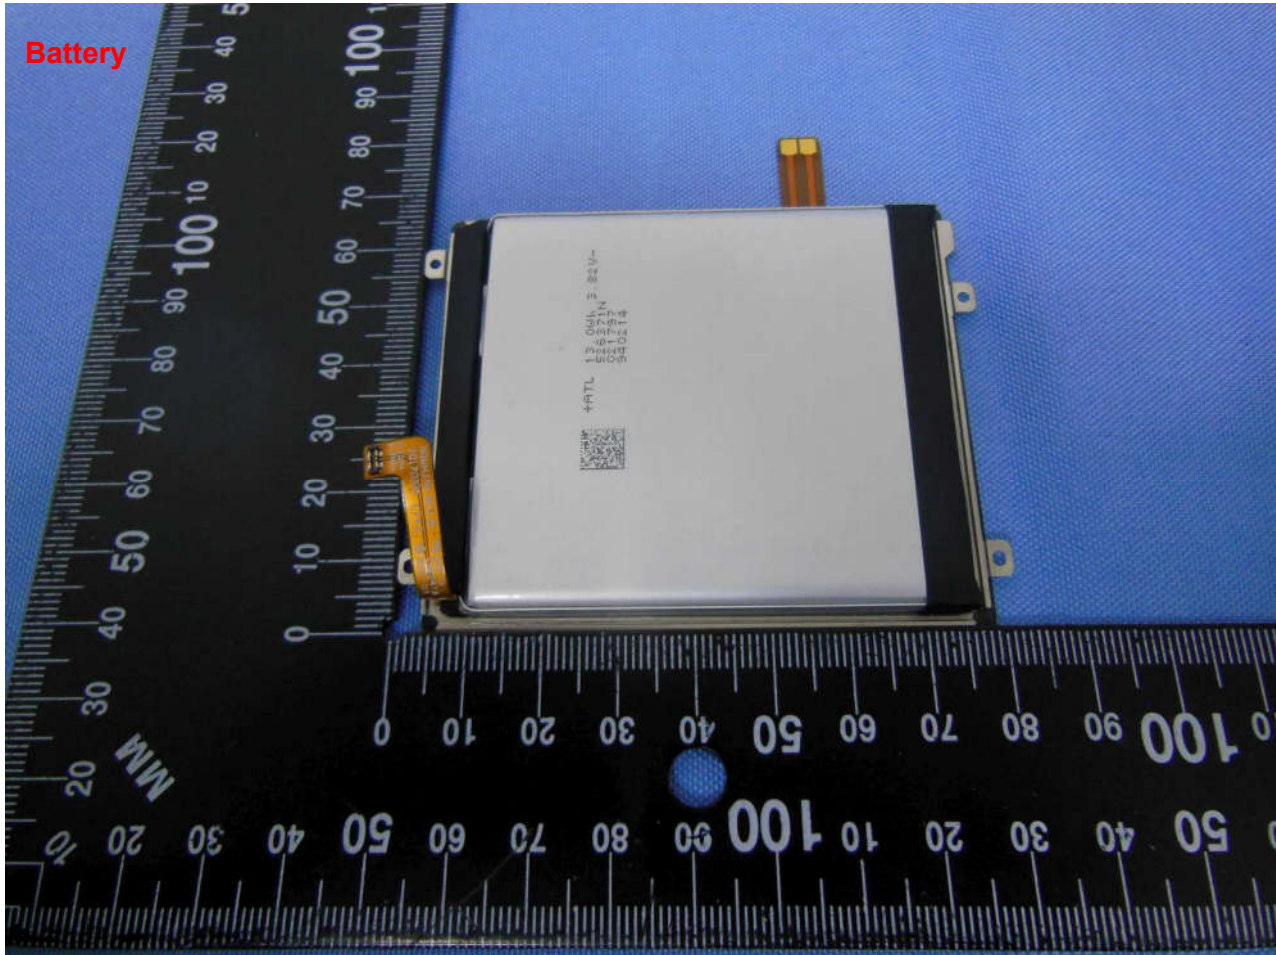

Brand Name: Innowi; Model Name: IWCHT-M102