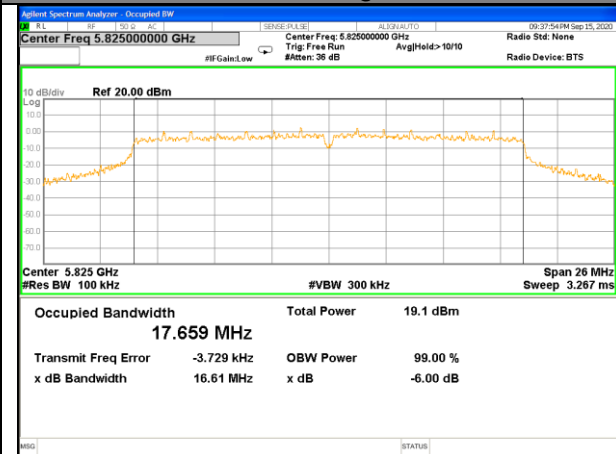

WLAN_Band-4

WLAN_Band-4

W58_11n40_Lower_6BW

W58_11n40_Higher_6BW

W58_11ac20_Lower_6BW

W58_11ac20_Middle_6BW

W58_11ac20_Higher_6BW

W58_11ac40_Lower_6BW

WLAN_Band-4

WLAN_Band-4

W58_11ac40_Higher_6BW

W58_11ac80_-6_Bandwidth_5775M