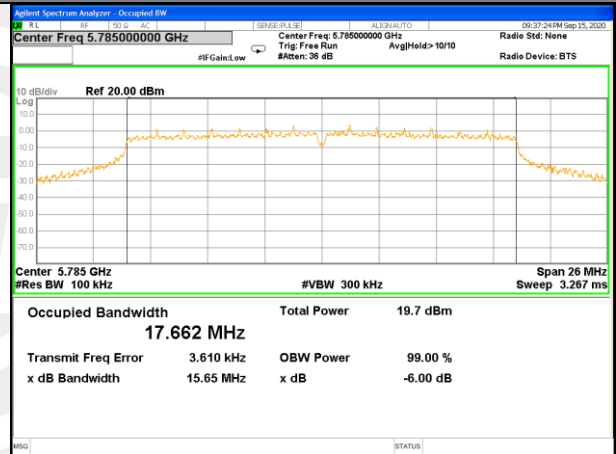

WLAN_Band-4

WLAN_Band-4

W58_11n40_Lower_6BW

W58_11n40_Higher_6BW

W58_11ac20_Lower_6BW

W58_11ac20_Middle_6BW

W58_11ac20_Higher_6BW

W58_11ac40_Lower_6BW

WLAN_Band-4

WLAN_Band-4

W58_11ac40_Higher_6BW

W58_11ac80_-6_Bandwidth_5775M