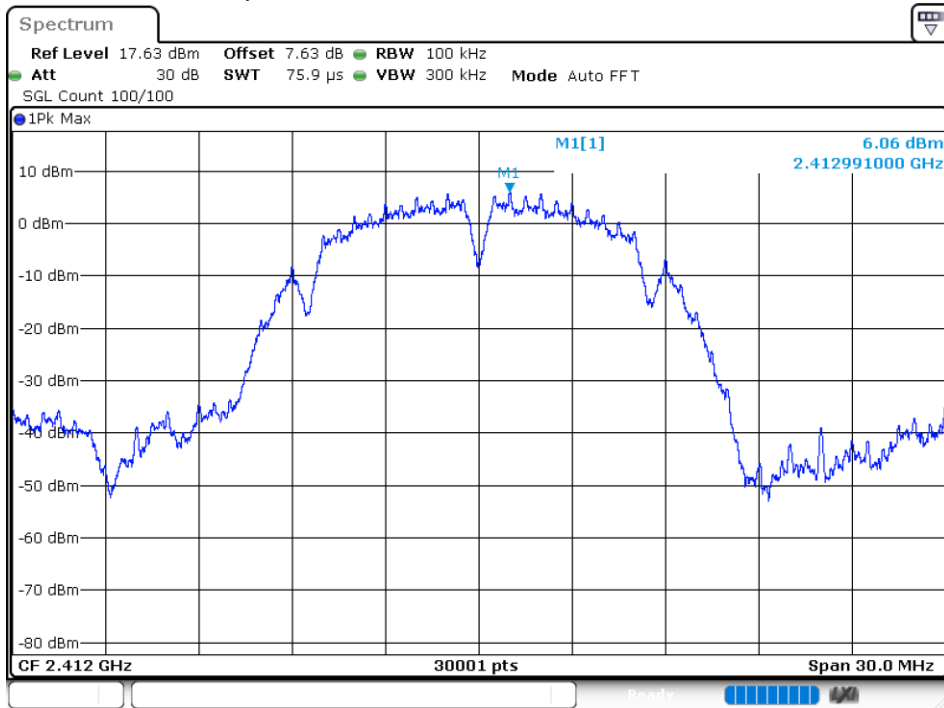

8.6 CONDUCTED RF SPURIOUS EMISSION

Condition	Mode	Frequency (MHz)	Antenna	Max Value (dBc)	Limit (dBc)	Verdict
NVNT	802.11b	2412	Ant 1	-50.54	-20	Pass
NVNT	802.11b	2437	Ant 1	-51.69	-20	Pass
NVNT	802.11b	2462	Ant 1	-52.69	-20	Pass
NVNT	802.11b	2412	Ant 2	-50.34	-20	Pass
NVNT	802.11b	2437	Ant 2	-51.48	-20	Pass
NVNT	802.11b	2462	Ant 2	-52.34	-20	Pass
NVNT	802.11g	2412	Ant 1	-46.92	-20	Pass
NVNT	802.11g	2437	Ant 1	-45.56	-20	Pass
NVNT	802.11g	2462	Ant 1	-45.42	-20	Pass
NVNT	802.11g	2412	Ant 2	-44.84	-20	Pass
NVNT	802.11g	2437	Ant 2	-47.6	-20	Pass
NVNT	802.11g	2462	Ant 2	-48.57	-20	Pass
NVNT	802.11n(HT20)	2412	Ant 1	-47.22	-20	Pass
NVNT	802.11n(HT20)	2437	Ant 1	-46.83	-20	Pass
NVNT	802.11n(HT20)	2462	Ant 1	-47.61	-20	Pass
NVNT	802.11n(HT20)	2412	Ant 2	-45.92	-20	Pass
NVNT	802.11n(HT20)	2437	Ant 2	-47.05	-20	Pass
NVNT	802.11n(HT20)	2462	Ant 2	-48.54	-20	Pass

Tx. Spurious NVNT 802.11b 2412MHz Ant 1 Ref