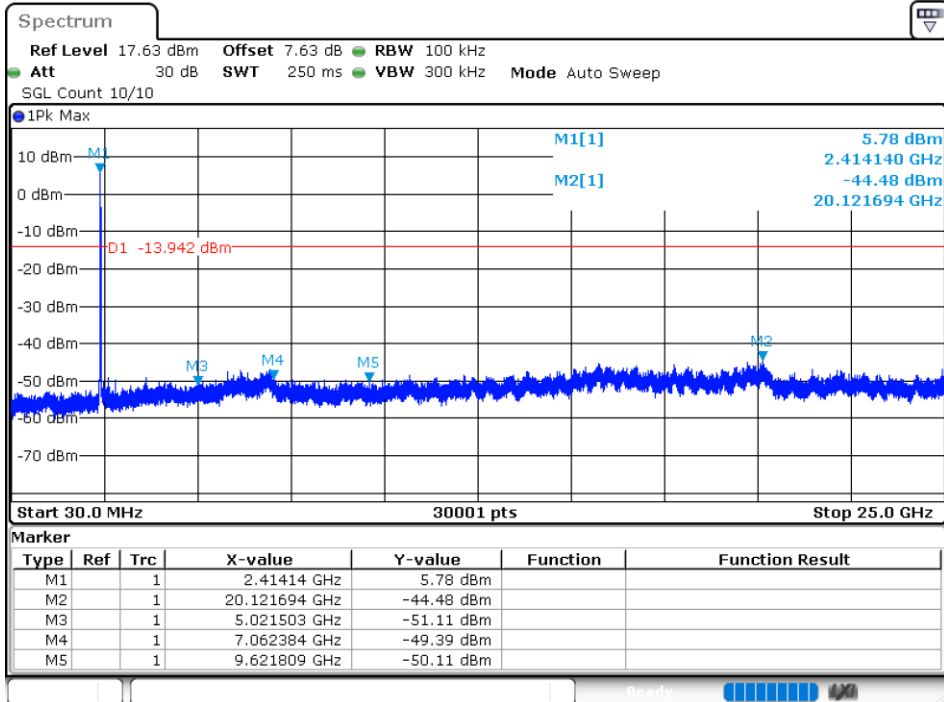

Tx. Spurious NVNT 802.11b 2412MHz Ant 1 Emission