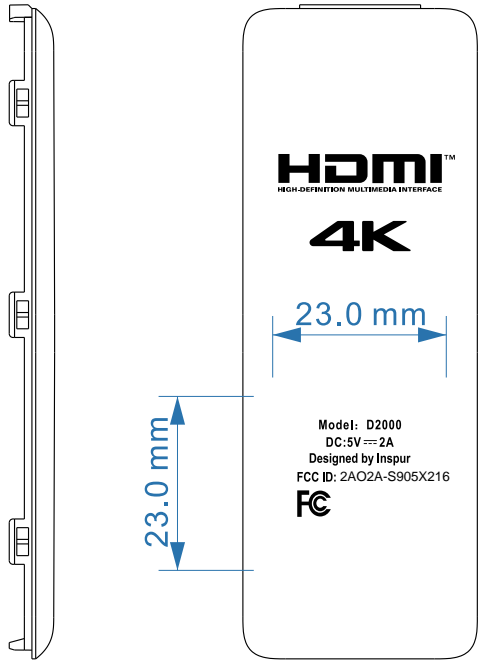

D2000 Silk screen description:

Pantone cool gray 11U