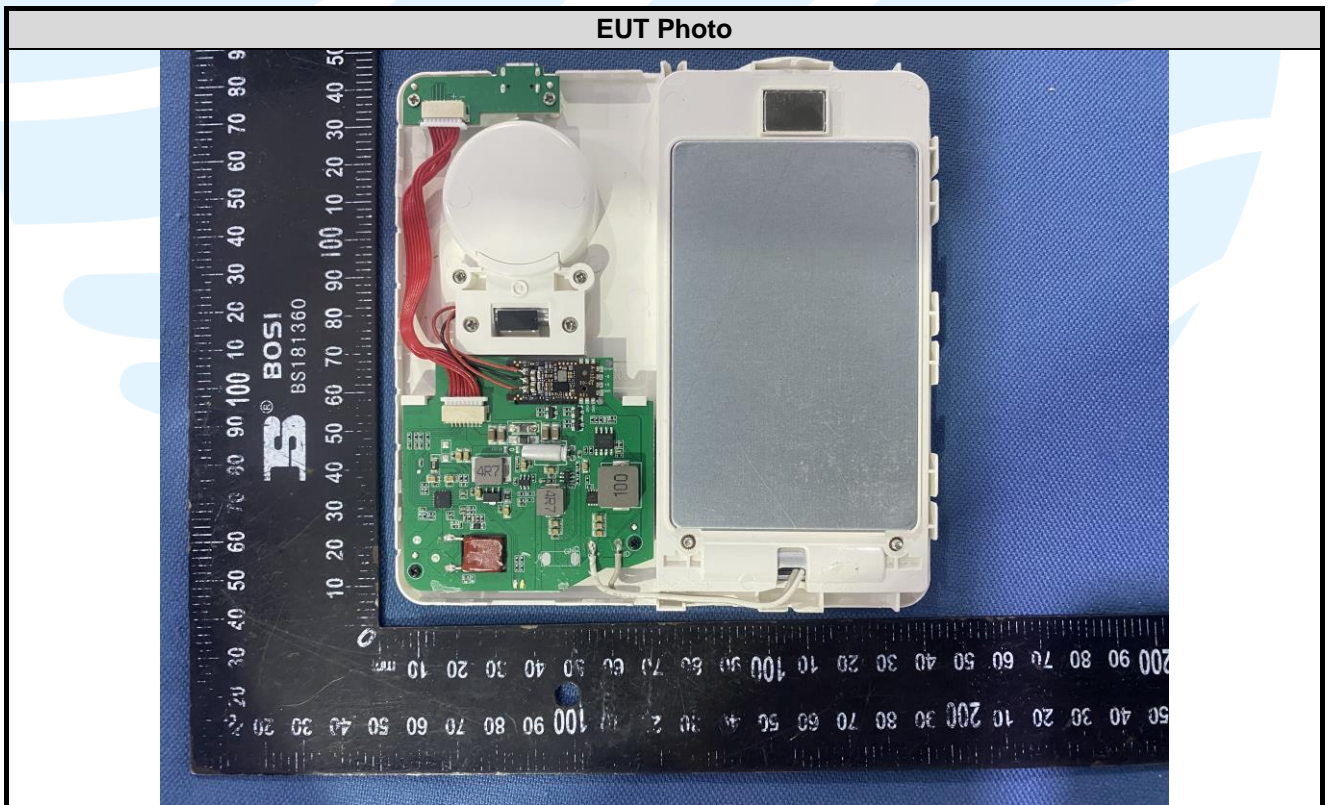

APPENDIX 2 PHOTOS OF EUT CONSTRUCTIONAL DETAILS
EUT INTERNAL PHOTOS

Antenna 1(5W): 115 – 205 kHz

EUT Photo

EUT Photo

Antenna 2(5W): 326.5 kHz

Antenna 3(15W):
127kHz / 362.5kHz