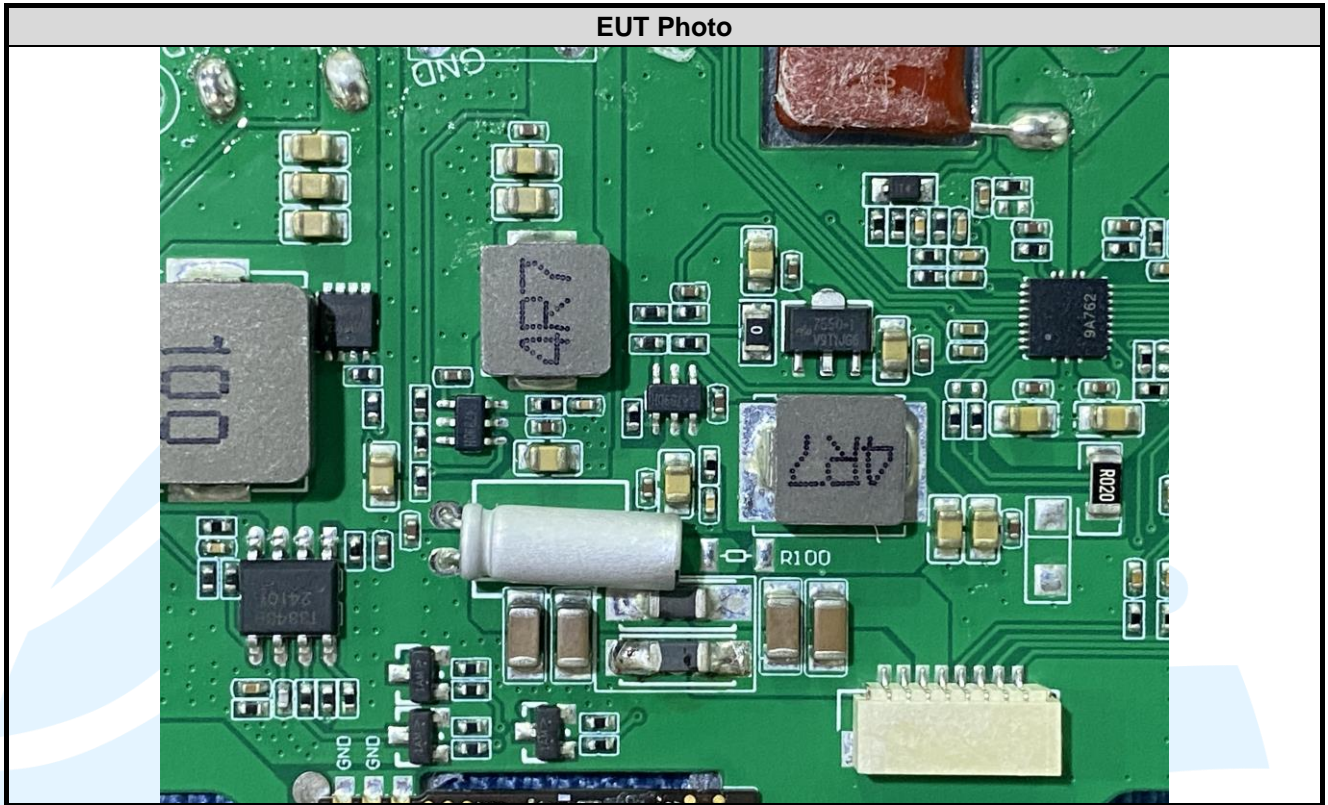

APPENDIX 2 PHOTOS OF EUT CONSTRUCTIONAL DETAILS
EUT INTERNAL PHOTOS

Antenna 1(5W): 115 – 205 kHz

EUT Photo

EUT Photo

Antenna 2(5W): 326.5 kHz

Antenna 3(15W):
127kHz / 362.5kHz