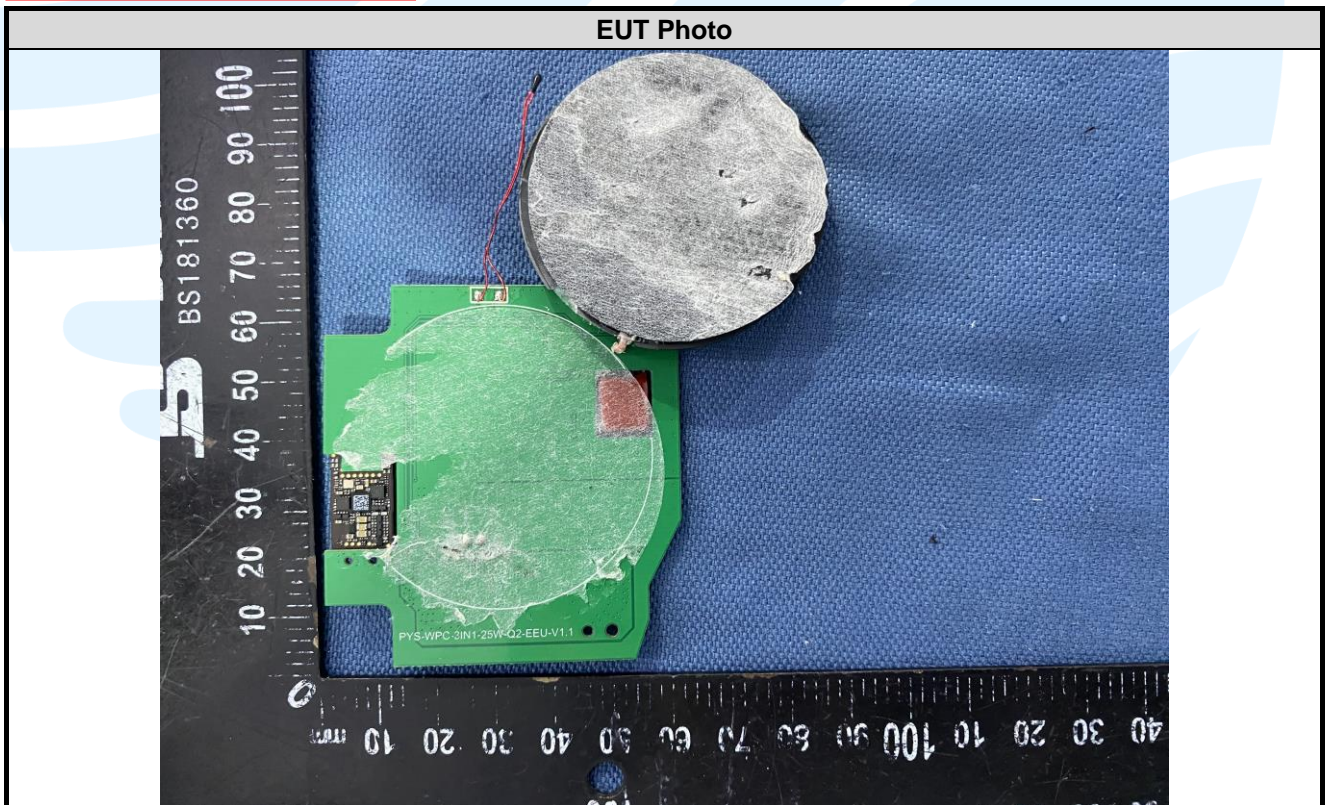

APPENDIX 2 PHOTOS OF EUT CONSTRUCTIONAL DETAILS
EUT INTERNAL PHOTOS

Antenna 1(5W): 115 – 205 kHz

EUT Photo

EUT Photo

Antenna 2(5W): 326.5 kHz

Antenna 3(15W):
127kHz / 362.5kHz