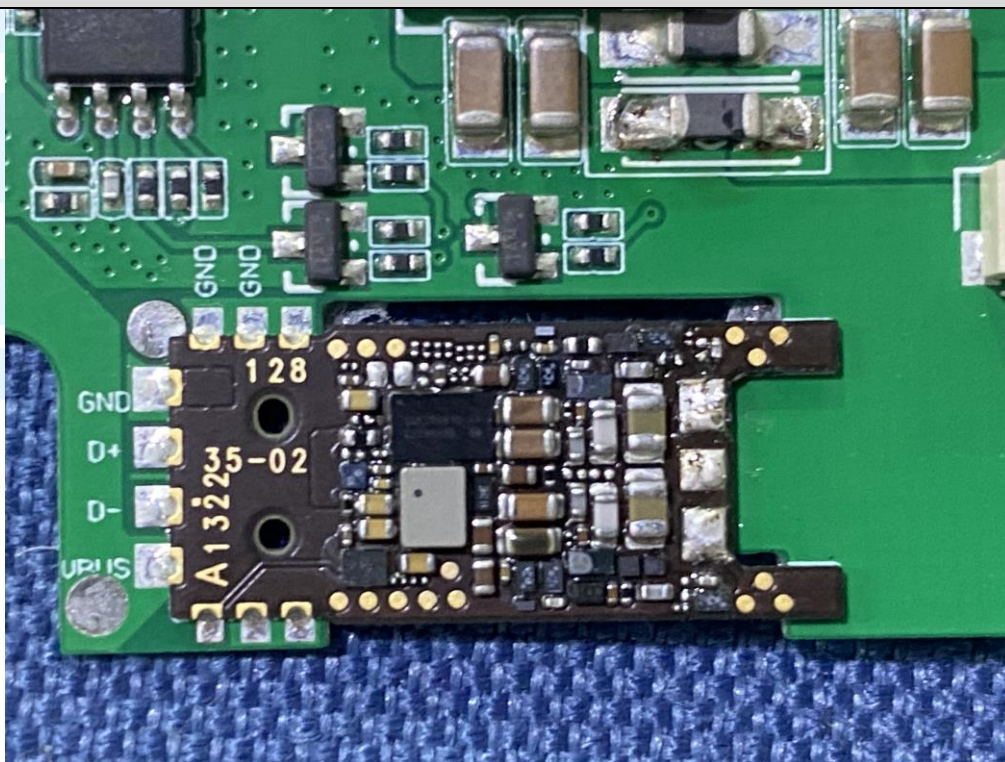

APPENDIX 2 PHOTOS OF EUT CONSTRUCTIONAL DETAILS
EUT INTERNAL PHOTOS

Antenna 1(5W): 115 – 205 kHz

EUT Photo

EUT Photo

Antenna 2(5W): 326.5 kHz

Antenna 3(15W):
127kHz / 362.5kHz