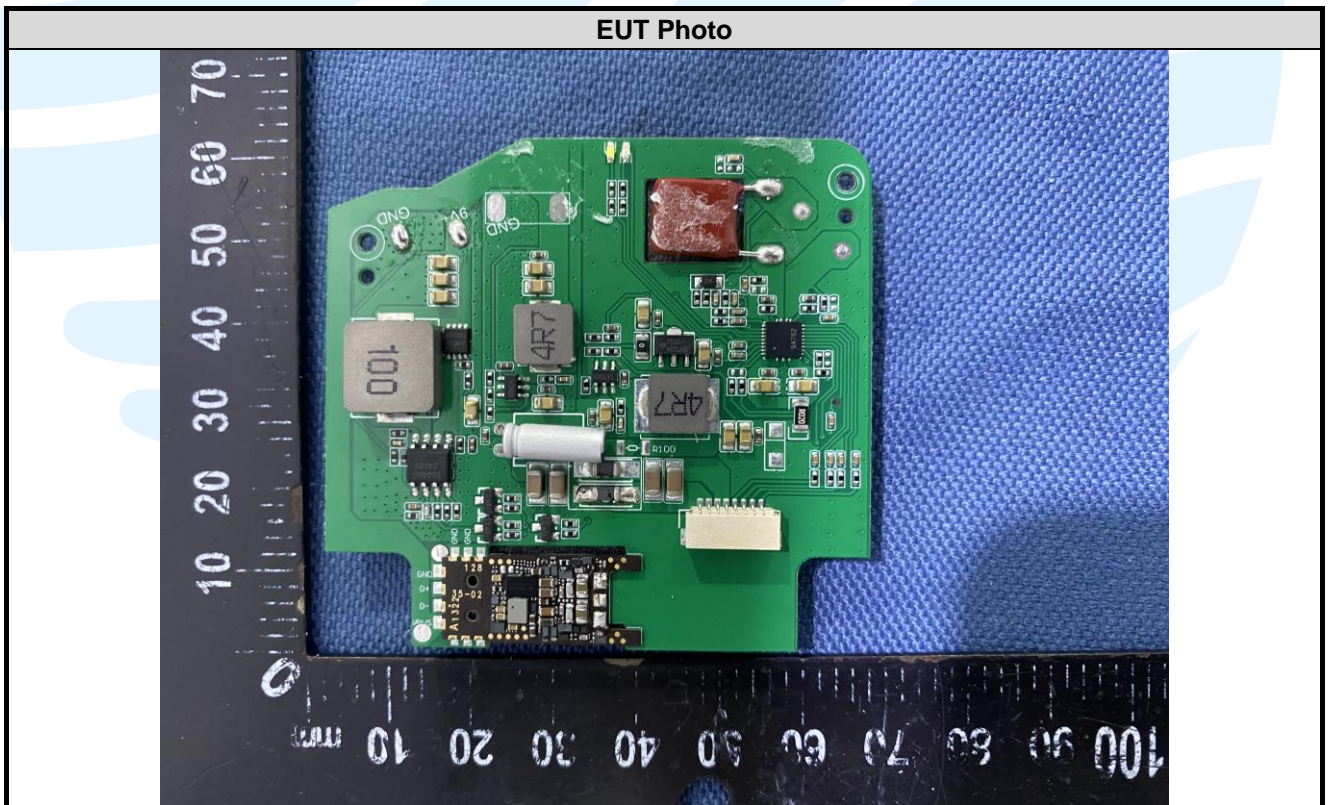

APPENDIX 2 PHOTOS OF EUT CONSTRUCTIONAL DETAILS
EUT INTERNAL PHOTOS

Antenna 1(5W): 115 – 205 kHz

EUT Photo

EUT Photo

Antenna 2(5W): 326.5 kHz

Antenna 3(15W):
127kHz / 362.5kHz