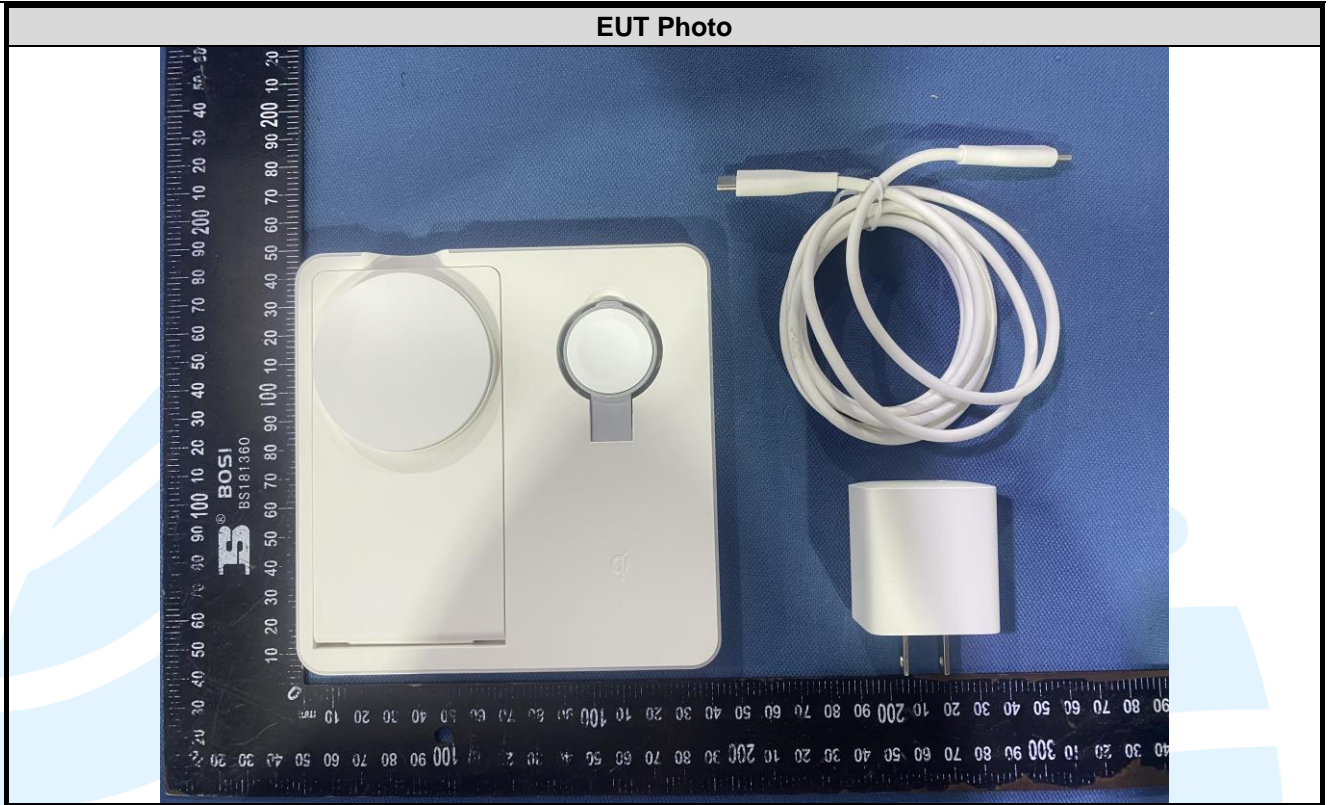

APPENDIX 2 PHOTOS OF EUT CONSTRUCTIONAL DETAILS
EUT EXTERNAL PHOTOS

Shenzhen UnionTrust Quality and Technology Co., Ltd.

Address: Unit D/E of 9/F and 16/F, Block A, Building 6, Baoneng science and Technology Park, Longhua district, Shenzhen, China