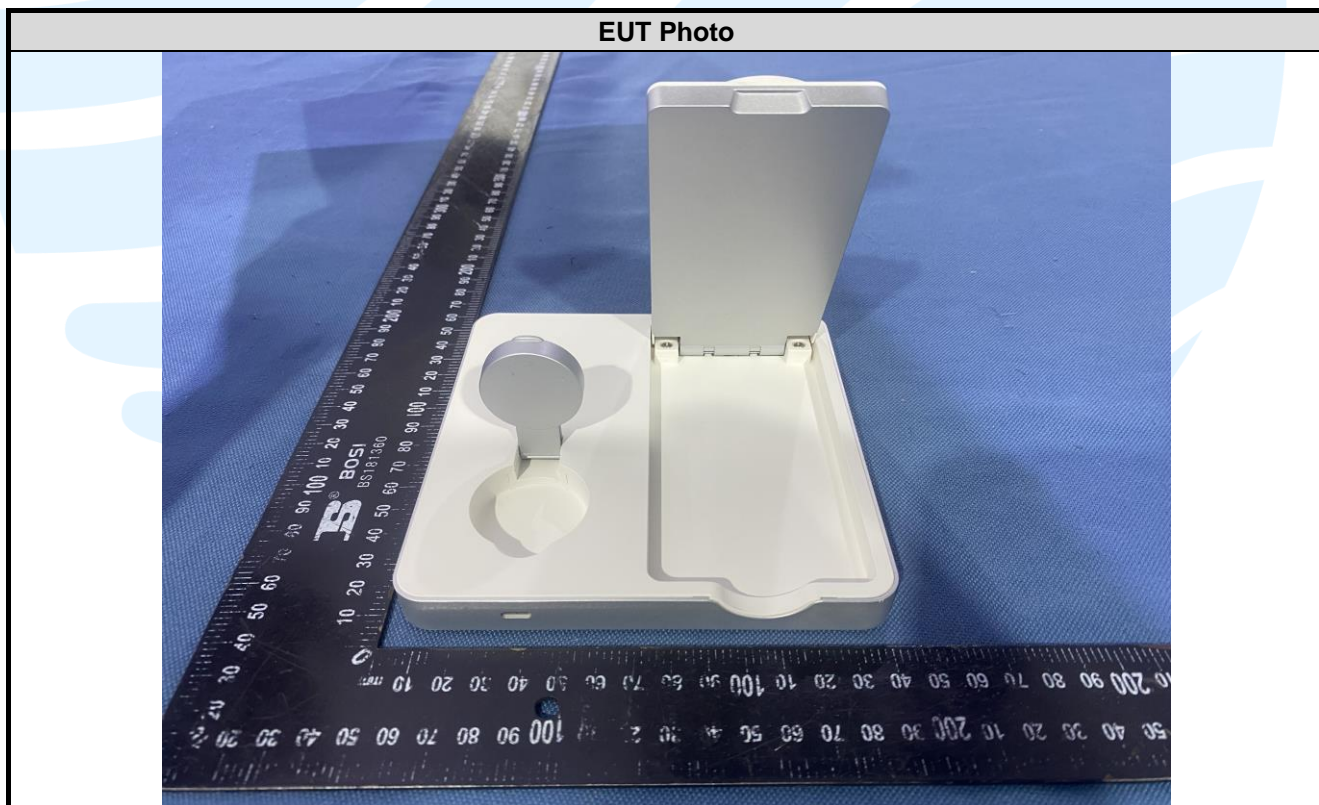

APPENDIX 2 PHOTOS OF EUT CONSTRUCTIONAL DETAILS
EUT EXTERNAL PHOTOS

Shenzhen UnionTrust Quality and Technology Co., Ltd.

Address: Unit D/E of 9/F and 16/F, Block A, Building 6, Baoneng science and Technology Park, Longhua district, Shenzhen, China