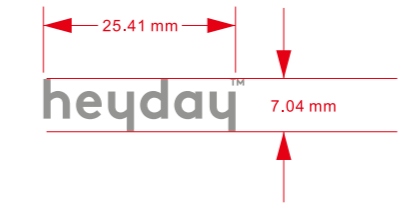

丝印颜色:冷灰8C
Silkscreen color: Cool Gray 8C