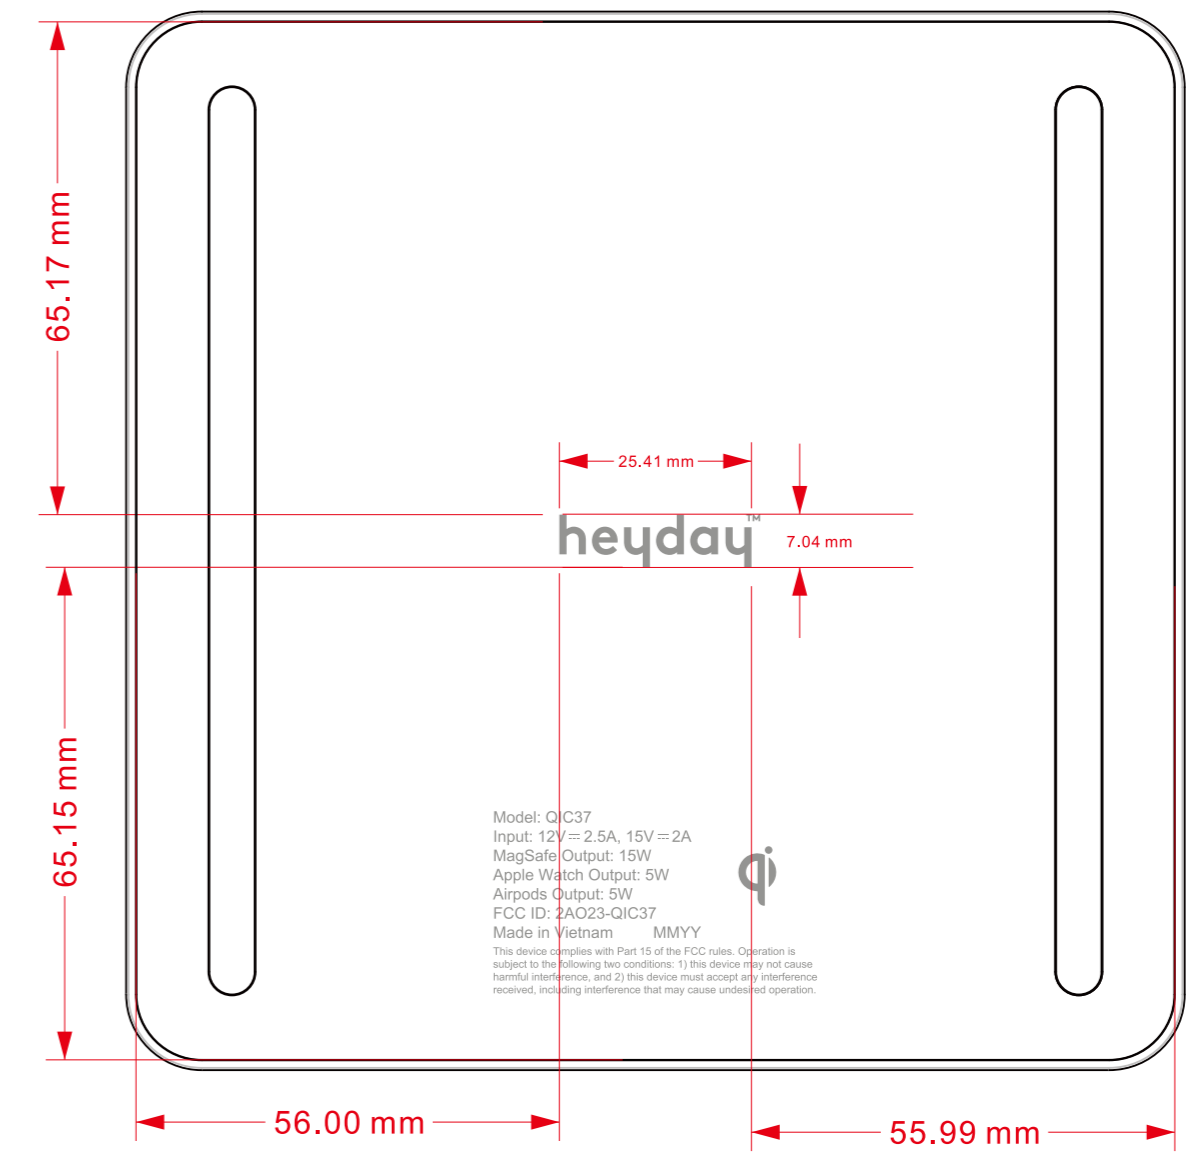

丝印颜色:冷灰8C
Silkscreen color: Cool Gray 8C

42.8mm
24.4mm
7.9mm
5.0mm
Model: QIC37
Input: 12V=2.5A, 15V=2A
MagSafe Output: 15W
Apple Watch Output: 5W
Airpods Output: 5W
FCC ID: 2A023-QIC37
Made in Vietnam MMY
月份+年份 (month+year)
根据生产订单批次变化 (according to order batch)