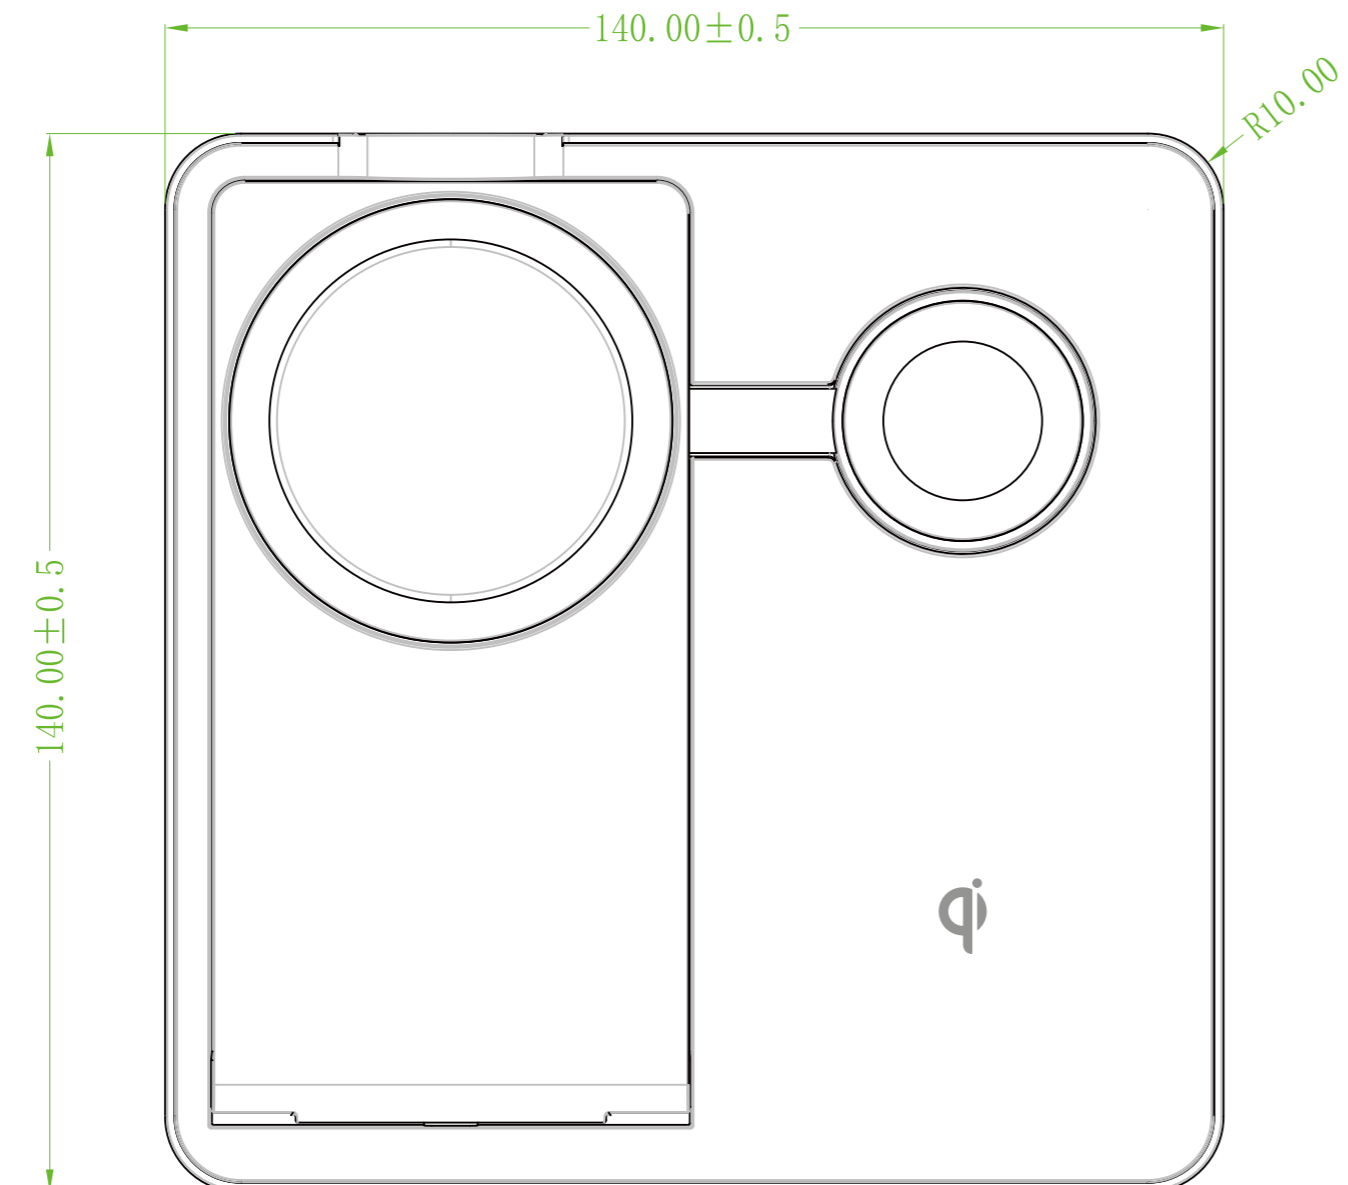

0.90

丝印颜色:冷灰8C
Silkscreen color: Cool Gray 8C

42.8mm
24.4mm
7.9mm
5.0mm
Model: QIC37
Input: 12V=2.5A, 15V=2A
MagSafe Output: 15W
Apple Watch Output: 5W
Airpods Output: 5W
FCC ID: 2A023-QIC37
Made in Vietnam MMY
月份+年份 (month+year)
根据生产订单批次变化 (according to order batch)