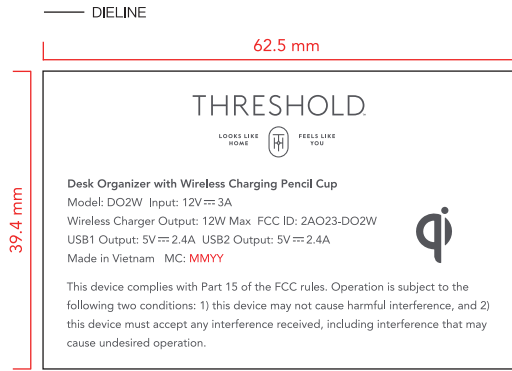

Content

Placement only (bottom)