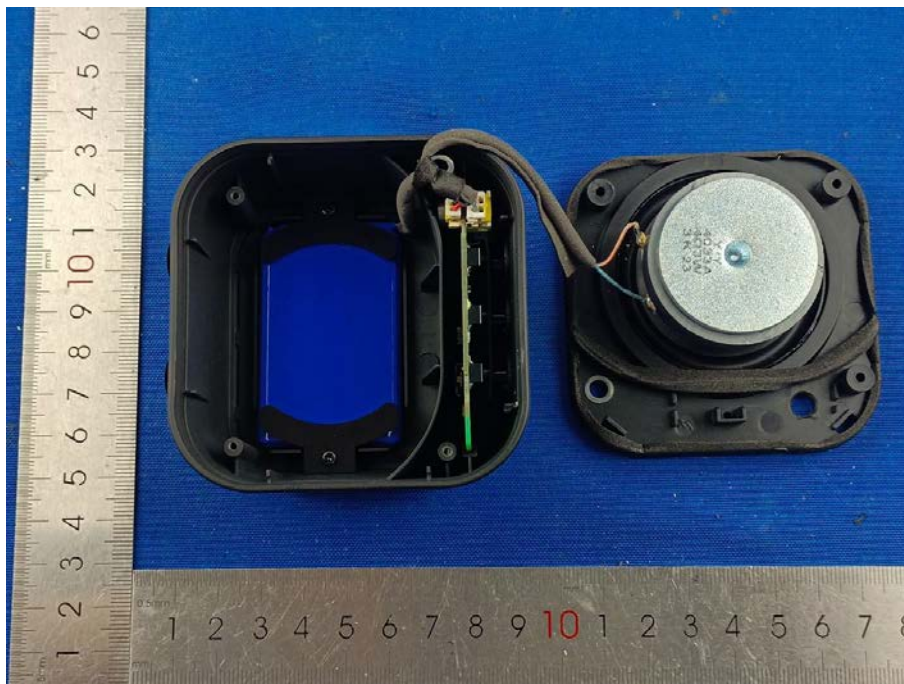

Photographs of the EUT (Internal Photos)

Model: BTSP2

antenna