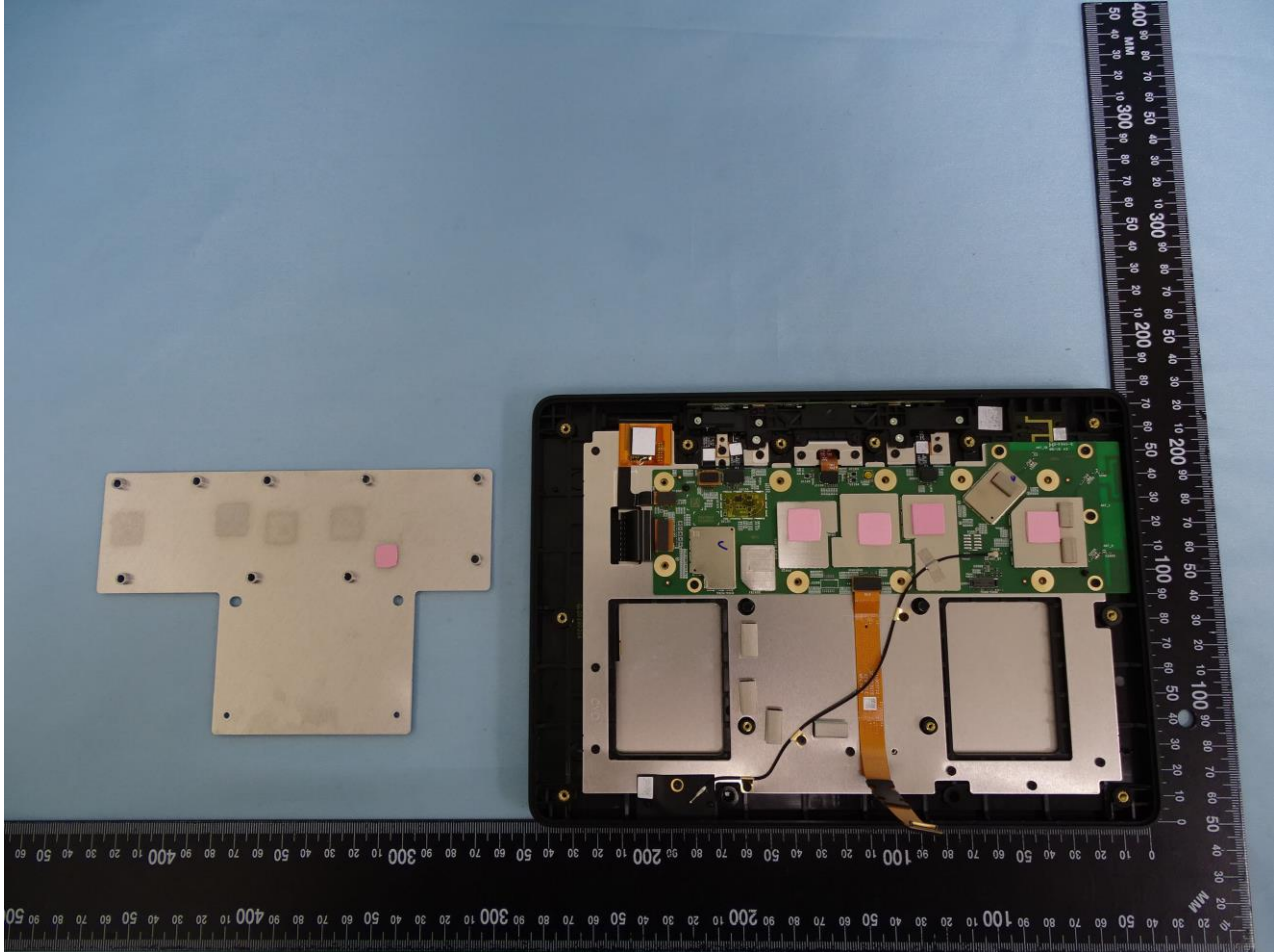

3. Internal Photograph of EUT

Model Name: DW84JL

Model Name: DW84JL

Model Name: DW84JL

Model Name: DW84JL

Model Name: DW84JL

Model Name: DW84JL

Model Name: DW84JL

Model Name: DW84JL

Model Name: DW84JL

WLAN Antenna 1

Model Name: DW84JL

Model Name: DW84JL

WLAN Antenna 2

Model Name: DW84JL

Model Name: DW84JL