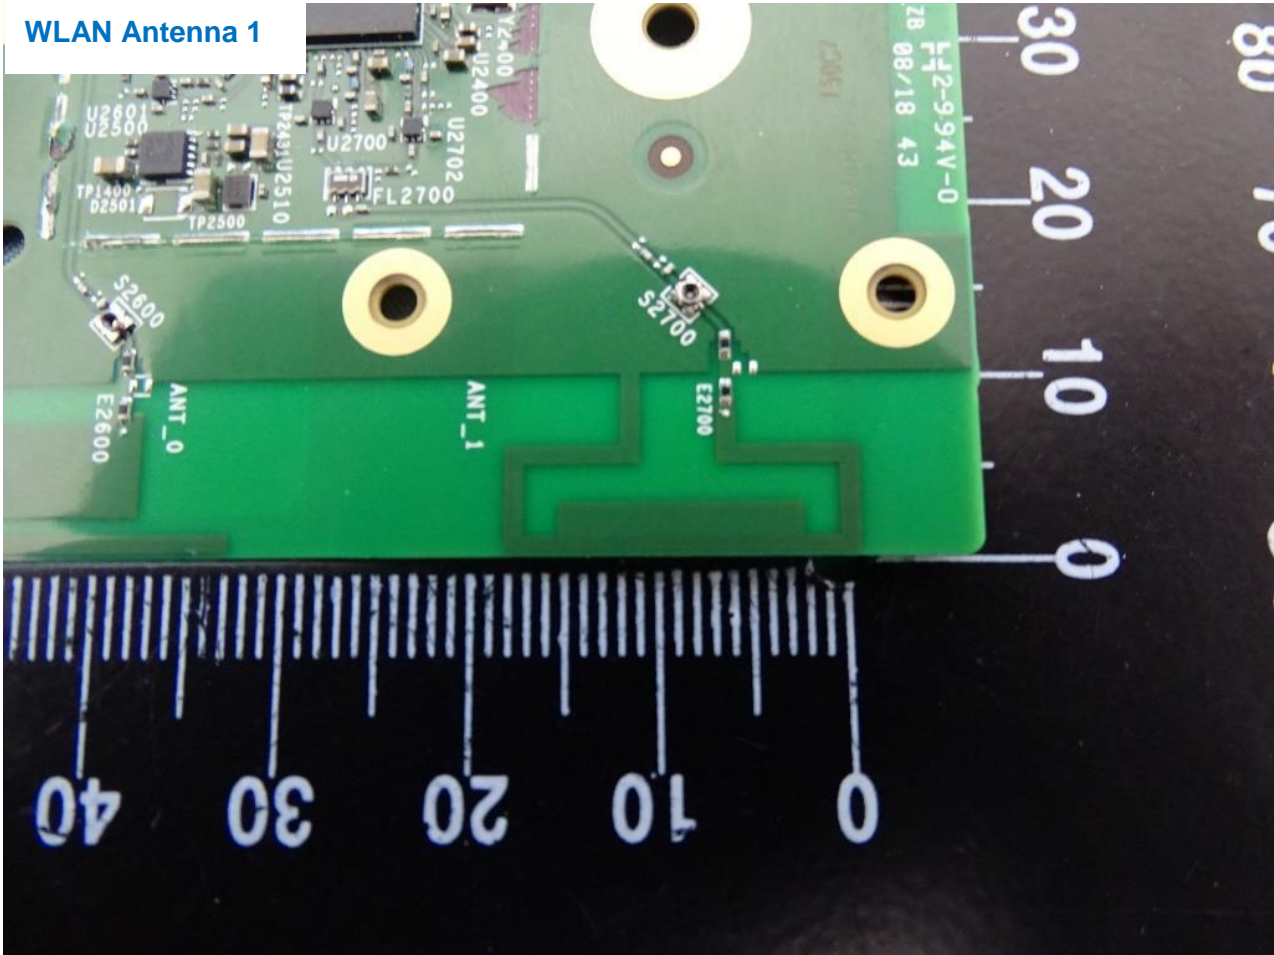

3. Internal Photograph of EUT

Model Name: DW84JL

Model Name: DW84JL

Model Name: DW84JL

Model Name: DW84JL

Model Name: DW84JL

Model Name: DW84JL

Model Name: DW84JL

Model Name: DW84JL

Model Name: DW84JL

WLAN Antenna 1

Model Name: DW84JL

Model Name: DW84JL

WLAN Antenna 2

Model Name: DW84JL

Model Name: DW84JL