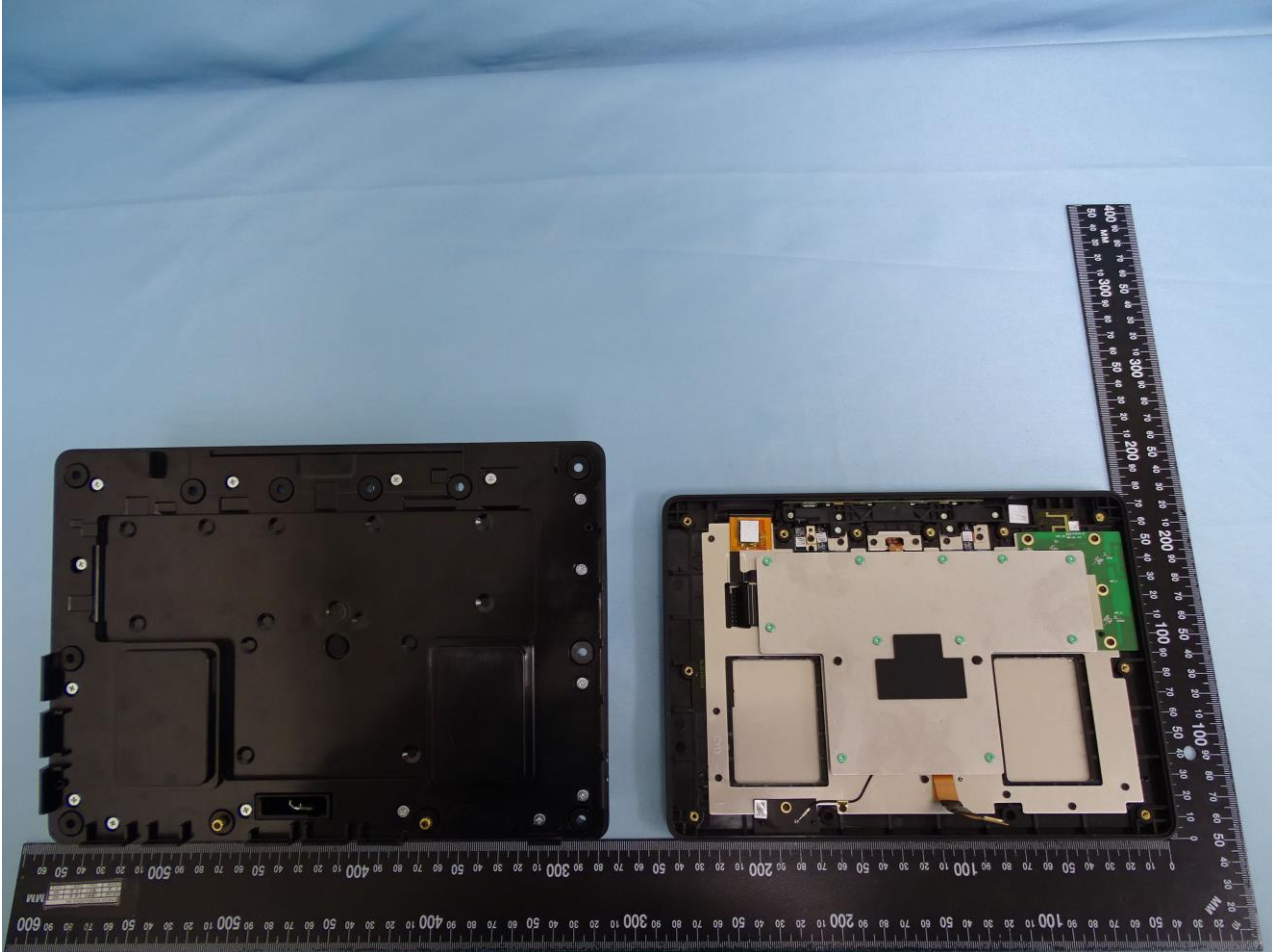

3. Internal Photograph of EUT

Model Name: DW84JL

Model Name: DW84JL

Model Name: DW84JL

Model Name: DW84JL

Model Name: DW84JL

Model Name: DW84JL

Model Name: DW84JL

Model Name: DW84JL

Model Name: DW84JL

WLAN Antenna 1

Model Name: DW84JL

Model Name: DW84JL

WLAN Antenna 2

Model Name: DW84JL

Model Name: DW84JL