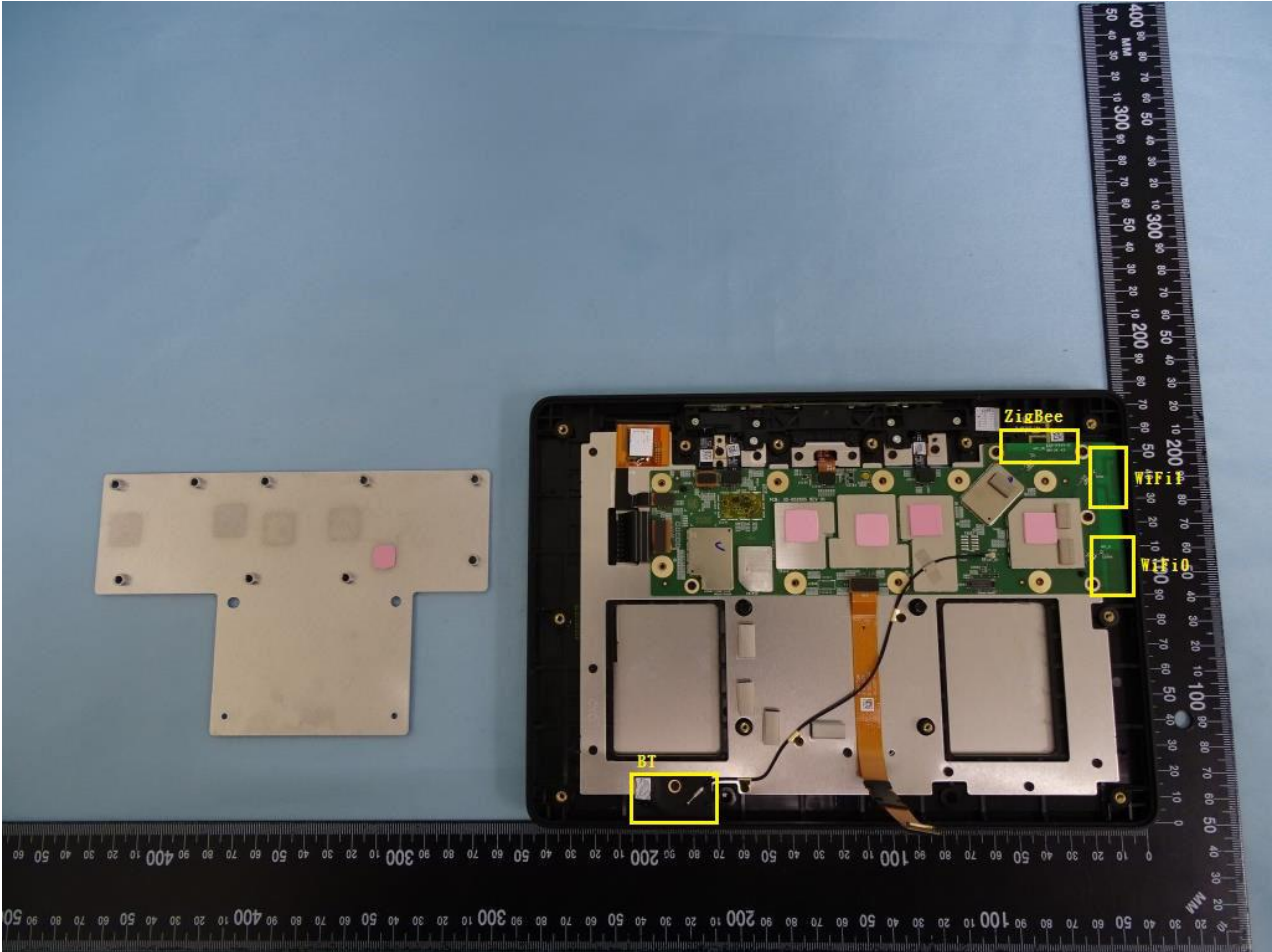

3. Internal Photograph of EUT

Model Name: DW84JL

Model Name: DW84JL

Model Name: DW84JL

Model Name: DW84JL

Model Name: DW84JL

Model Name: DW84JL

Model Name: DW84JL

Model Name: DW84JL

Model Name: DW84JL

WLAN Antenna 1

Model Name: DW84JL

Model Name: DW84JL

WLAN Antenna 2

Model Name: DW84JL

Model Name: DW84JL