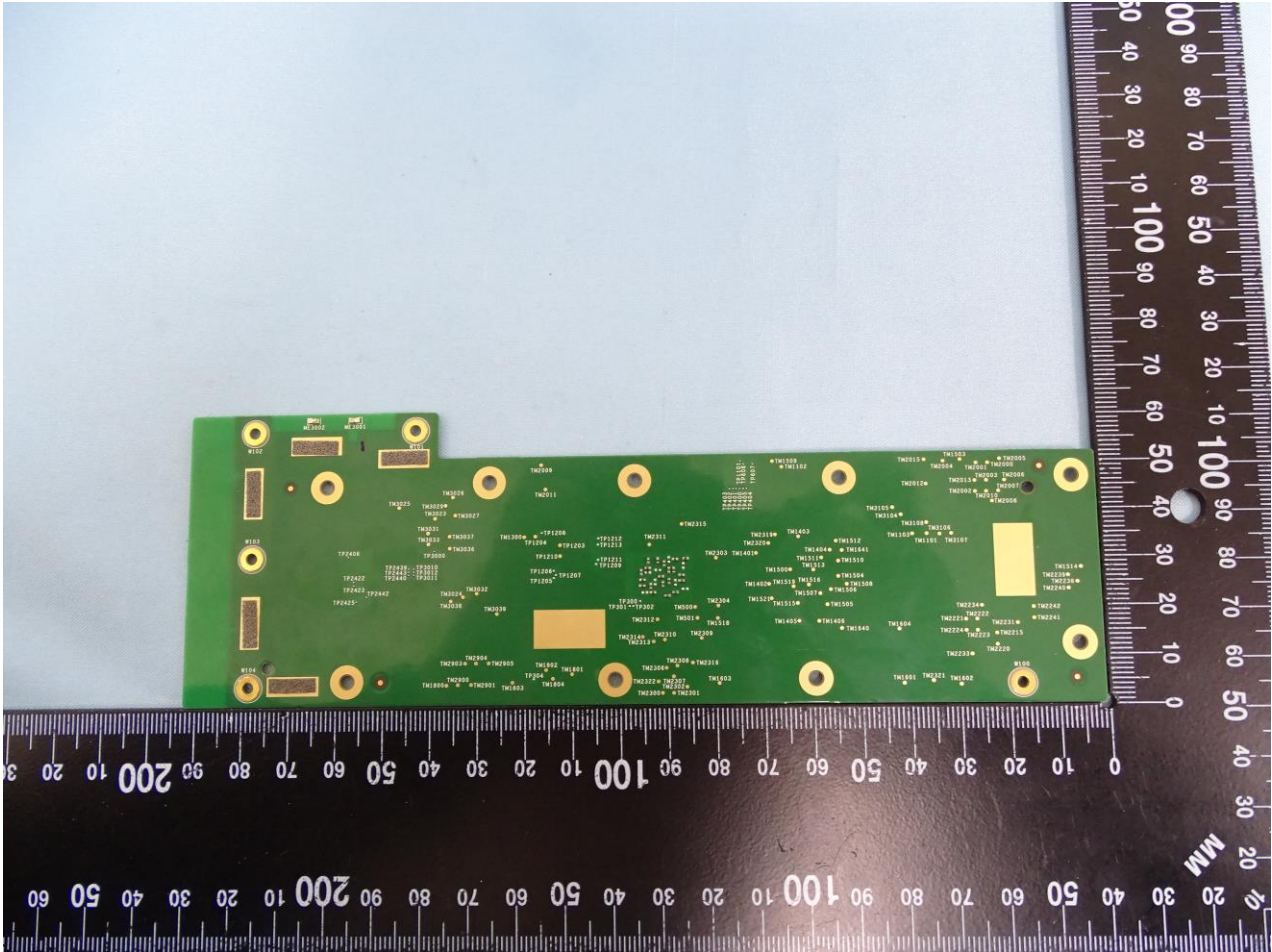

3. Internal Photograph of EUT

Model Name: DW84JL

Model Name: DW84JL

Model Name: DW84JL

Model Name: DW84JL

Model Name: DW84JL

Model Name: DW84JL

Model Name: DW84JL

Model Name: DW84JL

Model Name: DW84JL

WLAN Antenna 1

Model Name: DW84JL

Model Name: DW84JL

WLAN Antenna 2

Model Name: DW84JL

Model Name: DW84JL