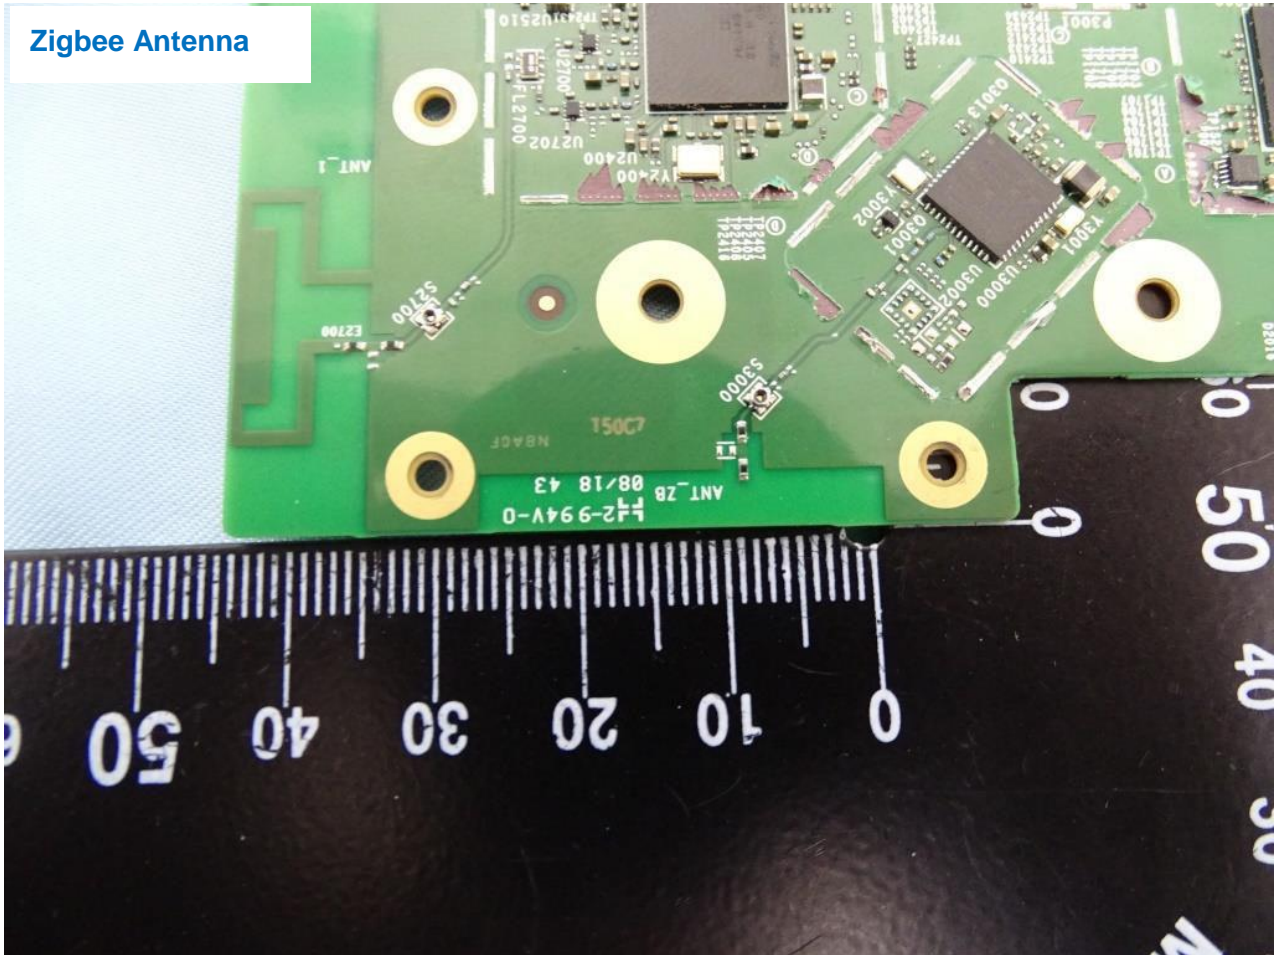

Bluetooth Antenna

Model Name: DW84JL

Model Name: DW84JL

Zigbee Antenna

Model Name: DW84JL