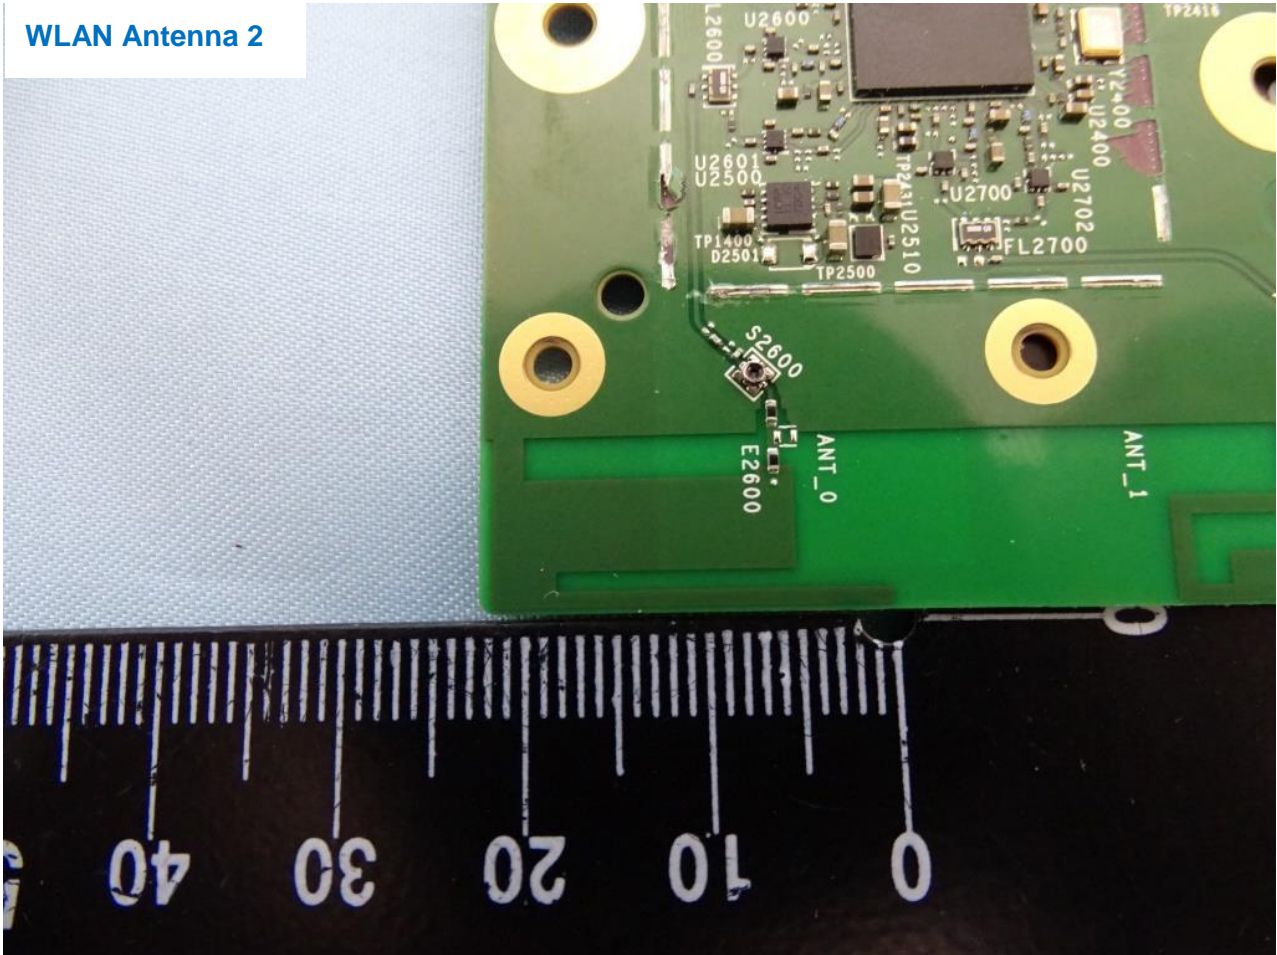

Model Name: DW84JL

Model Name: DW84JL

WLAN Antenna 1

Model Name: DW84JL

Model Name: DW84JL

WLAN Antenna 2

Model Name: DW84JL

Model Name: DW84JL