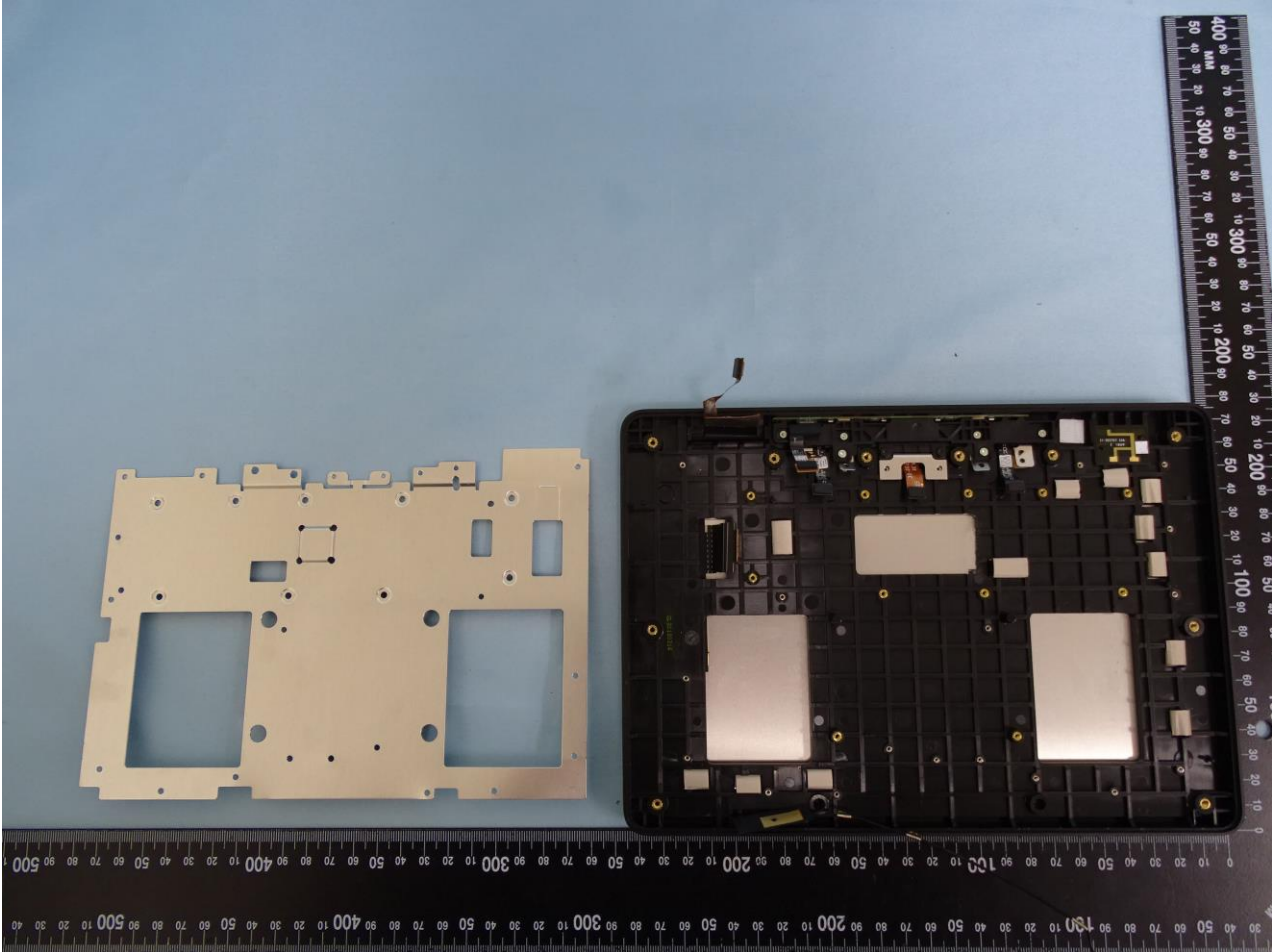

3. Internal Photograph of EUT

Model Name: DW84JL

Model Name: DW84JL

Model Name: DW84JL

Model Name: DW84JL

Model Name: DW84JL

Model Name: DW84JL

Model Name: DW84JL

Model Name: DW84JL

Model Name: DW84JL

WLAN Antenna 1

Model Name: DW84JL

Model Name: DW84JL

WLAN Antenna 2

Model Name: DW84JL

Model Name: DW84JL