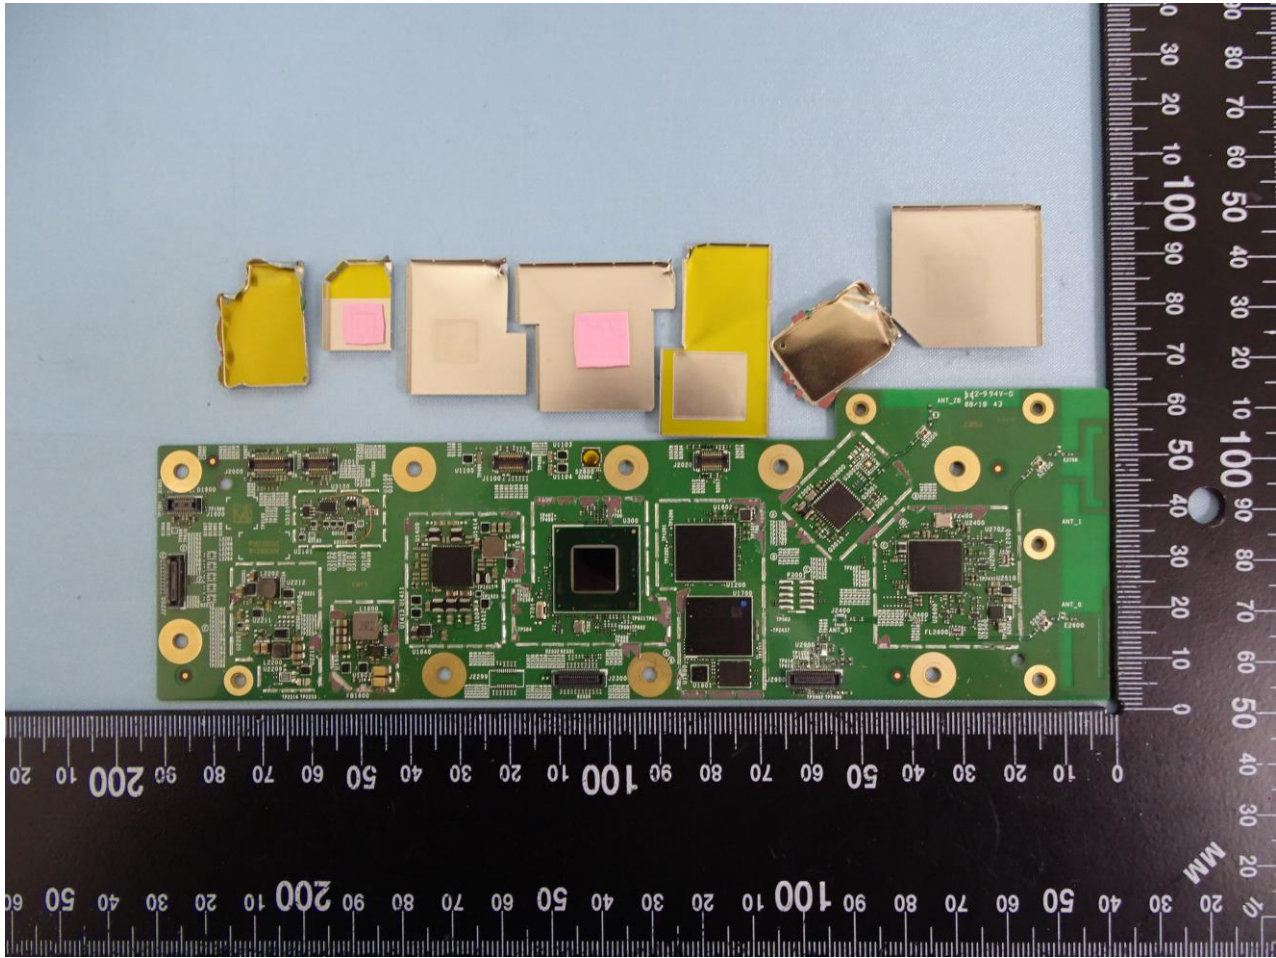

3. Internal Photograph of EUT

Model Name: DW84JL

Model Name: DW84JL

Model Name: DW84JL

Model Name: DW84JL

Model Name: DW84JL

Model Name: DW84JL

Model Name: DW84JL

Model Name: DW84JL

Model Name: DW84JL

WLAN Antenna 1

Model Name: DW84JL

Model Name: DW84JL

WLAN Antenna 2

Model Name: DW84JL

Model Name: DW84JL