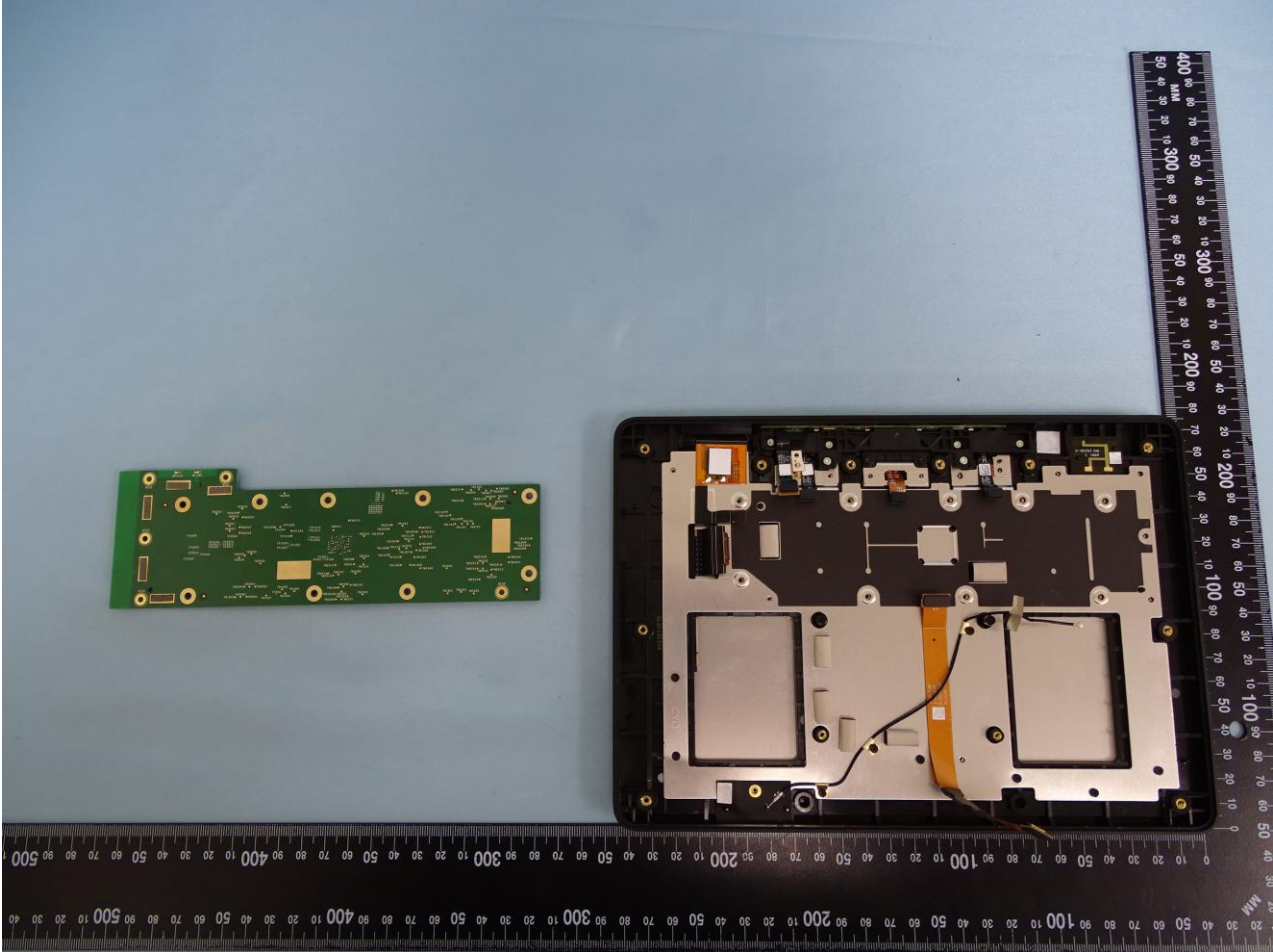

3. Internal Photograph of EUT

Model Name: DW84JL

Model Name: DW84JL

Model Name: DW84JL

Model Name: DW84JL

Model Name: DW84JL

Model Name: DW84JL

Model Name: DW84JL

Model Name: DW84JL

Model Name: DW84JL

WLAN Antenna 1

Model Name: DW84JL

Model Name: DW84JL

WLAN Antenna 2

Model Name: DW84JL

Model Name: DW84JL