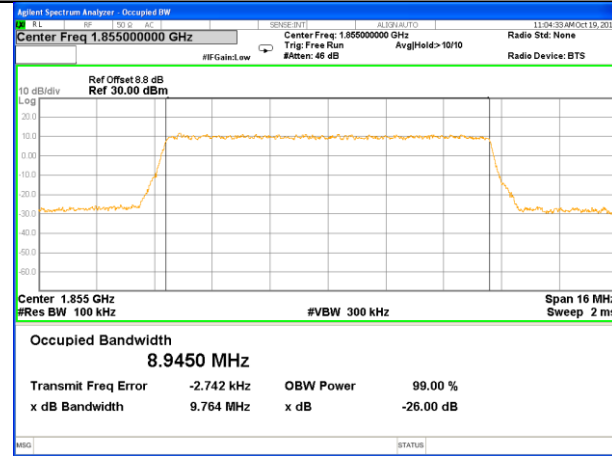

Middle Channel / 3MHz / 16QAM

Highest Channel / 3MHz / QPSK

Highest Channel / 3MHz / 16QAM

LTE band 2

LTE band 2 (99% and -26 Bandwidth)

Lowest Channel / 5MHz / QPSK

Lowest Channel / 5MHz / 16QAM

Middle Channel / 5MHz / QPSK

Middle Channel / 5MHz / 16QAM

Highest Channel / 5MHz / QPSK

Highest Channel / 5MHz / 16QAM

LTE band 2

LTE band 2 (99% and -26 Bandwidth)

Lowest Channel / 10MHz / QPSK

Lowest Channel / 10MHz / 16QAM

Middle Channel / 10MHz / QPSK

Middle Channel / 10MHz / 16QAM

Highest Channel / 10MHz / QPSK

Highest Channel / 10MHz / 16QAM

LTE band 2

LTE band 2 (99% and -26 Bandwidth)

Lowest Channel / 15MHz / QPSK

Lowest Channel / 15MHz / 16QAM

Middle Channel / 15MHz / QPSK

Middle Channel / 15MHz / 16QAM

Highest Channel / 15MHz / QPSK

Highest Channel / 15MHz / 16QAM

LTE band 2

LTE band 2 (99% and -26 Bandwidth)

Lowest Channel / 20MHz / QPSK

Lowest Channel / 20MHz / 16QAM

Middle Channel / 20MHz / QPSK