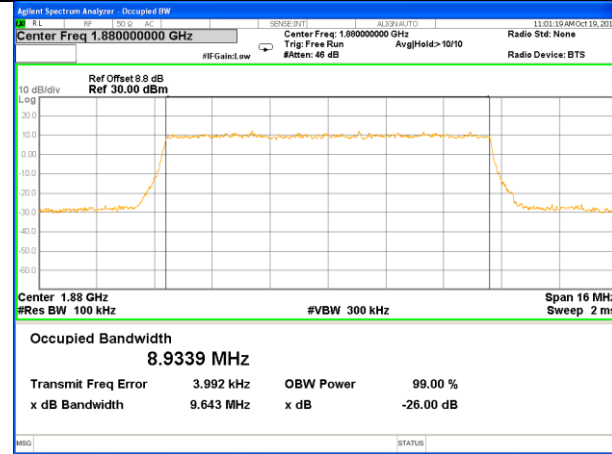

Middle Channel / 3MHz / 16QAM

Highest Channel / 3MHz / QPSK

Highest Channel / 3MHz / 16QAM

LTE band 2

LTE band 2 (99% and -26 Bandwidth)

Lowest Channel / 5MHz / QPSK

Lowest Channel / 5MHz / 16QAM

Middle Channel / 5MHz / QPSK

Middle Channel / 5MHz / 16QAM

Highest Channel / 5MHz / QPSK

Highest Channel / 5MHz / 16QAM

LTE band 2

LTE band 2 (99% and -26 Bandwidth)

Lowest Channel / 10MHz / QPSK

Lowest Channel / 10MHz / 16QAM

Middle Channel / 10MHz / QPSK

Middle Channel / 10MHz / 16QAM

Highest Channel / 10MHz / QPSK

Highest Channel / 10MHz / 16QAM

LTE band 2

LTE band 2 (99% and -26 Bandwidth)

Lowest Channel / 15MHz / QPSK

Lowest Channel / 15MHz / 16QAM

Middle Channel / 15MHz / QPSK