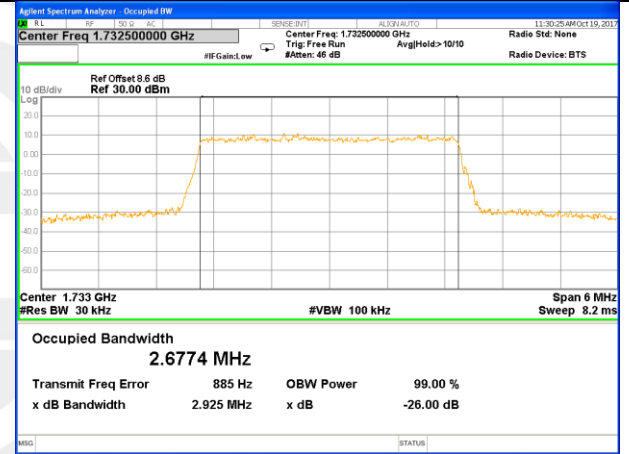

Middle Channel / 15MHz / 16QAM

Highest Channel / 15MHz / QPSK

Highest Channel / 15MHz / 16QAM

LTE band 2

LTE band 2 (99% and -26 Bandwidth)

Lowest Channel / 20MHz / QPSK

Lowest Channel / 20MHz / 16QAM

Middle Channel / 20MHz / QPSK

Middle Channel / 20MHz / 16QAM

Highest Channel / 20MHz / QPSK

Highest Channel / 20MHz / 16QAM

LTE band 4

LTE band 4

LTE band 4 (99% and -26 Bandwidth)

Lowest Channel / 3MHz / QPSK

Lowest Channel / 3MHz / 16QAM

Middle Channel / 3MHz / QPSK

Middle Channel / 3MHz / 16QAM

Highest Channel / 3MHz / QPSK

Highest Channel / 3MHz / 16QAM

LTE band 4

LTE band 4 (99% and -26 Bandwidth)

Lowest Channel / 5MHz / QPSK

Lowest Channel / 5MHz / 16QAM