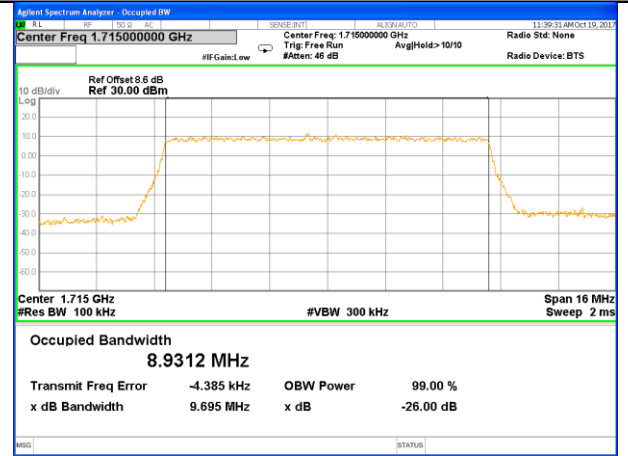

Middle Channel / 3MHz / QPSK

Middle Channel / 3MHz / 16QAM

Highest Channel / 3MHz / QPSK

Highest Channel / 3MHz / 16QAM

LTE band 4

LTE band 4 (99% and -26 Bandwidth)

Lowest Channel / 5MHz / QPSK

Lowest Channel / 5MHz / 16QAM

Middle Channel / 5MHz / QPSK

Middle Channel / 5MHz / 16QAM

Highest Channel / 5MHz / QPSK

Highest Channel / 5MHz / 16QAM

LTE band 4

LTE band 4 (99% and -26 Bandwidth)

Lowest Channel / 10MHz / QPSK

Lowest Channel / 10MHz / 16QAM

Middle Channel / 10MHz / QPSK

Middle Channel / 10MHz / 16QAM

Highest Channel / 10MHz / QPSK

Highest Channel / 10MHz / 16QAM

LTE band 4

LTE band 4 (99% and -26 Bandwidth)

Lowest Channel / 15MHz / QPSK

Lowest Channel / 15MHz / 16QAM