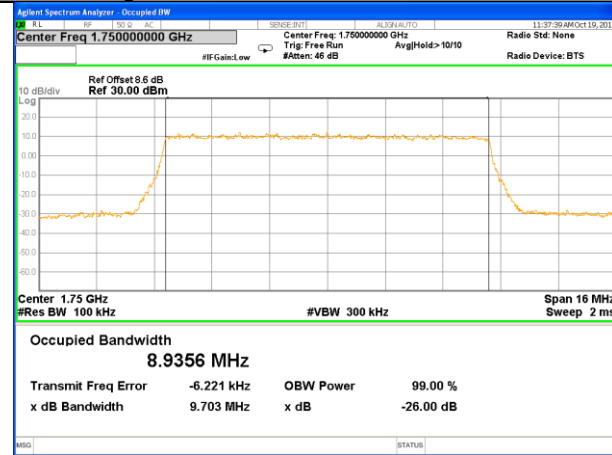

Middle Channel / 3MHz / QPSK

Middle Channel / 3MHz / 16QAM

Highest Channel / 3MHz / QPSK

Highest Channel / 3MHz / 16QAM

LTE band 4

LTE band 4 (99% and -26 Bandwidth)

Lowest Channel / 5MHz / QPSK

Lowest Channel / 5MHz / 16QAM

Middle Channel / 5MHz / QPSK

Middle Channel / 5MHz / 16QAM

Highest Channel / 5MHz / QPSK

Highest Channel / 5MHz / 16QAM

LTE band 4

LTE band 4 (99% and -26 Bandwidth)

Lowest Channel / 10MHz / QPSK

Lowest Channel / 10MHz / 16QAM

Middle Channel / 10MHz / QPSK

Middle Channel / 10MHz / 16QAM

Highest Channel / 10MHz / QPSK

Highest Channel / 10MHz / 16QAM

LTE band 4

LTE band 4 (99% and -26 Bandwidth)

Lowest Channel / 15MHz / QPSK

Lowest Channel / 15MHz / 16QAM