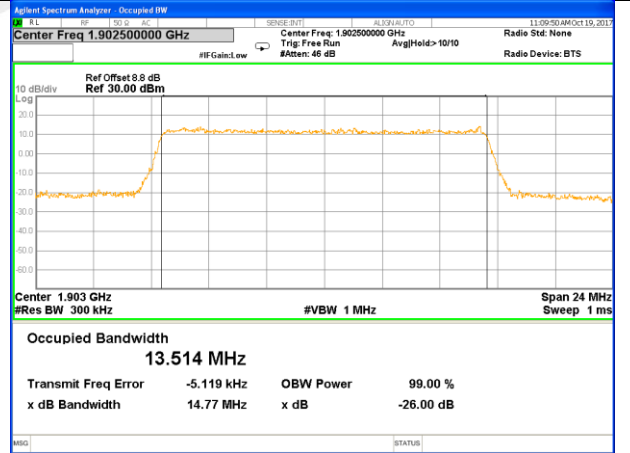

Middle Channel / 5MHz / 16QAM

Highest Channel / 5MHz / QPSK

Highest Channel / 5MHz / 16QAM

LTE band 2

LTE band 2 (99% and -26 Bandwidth)

Lowest Channel / 10MHz / QPSK

Lowest Channel / 10MHz / 16QAM

Middle Channel / 10MHz / QPSK

Middle Channel / 10MHz / 16QAM

Highest Channel / 10MHz / QPSK

Highest Channel / 10MHz / 16QAM

LTE band 2

LTE band 2 (99% and -26 Bandwidth)

Lowest Channel / 15MHz / QPSK

Lowest Channel / 15MHz / 16QAM

Middle Channel / 15MHz / QPSK

Middle Channel / 15MHz / 16QAM

Highest Channel / 15MHz / QPSK

Highest Channel / 15MHz / 16QAM

LTE band 2

LTE band 2 (99% and -26 Bandwidth)

Lowest Channel / 20MHz / QPSK

Lowest Channel / 20MHz / 16QAM

Middle Channel / 20MHz / QPSK

Middle Channel / 20MHz / 16QAM

Highest Channel / 20MHz / QPSK

Highest Channel / 20MHz / 16QAM

LTE band 4

LTE band 4

LTE band 4 (99% and -26 Bandwidth)

Lowest Channel / 3MHz / QPSK

Lowest Channel / 3MHz / 16QAM