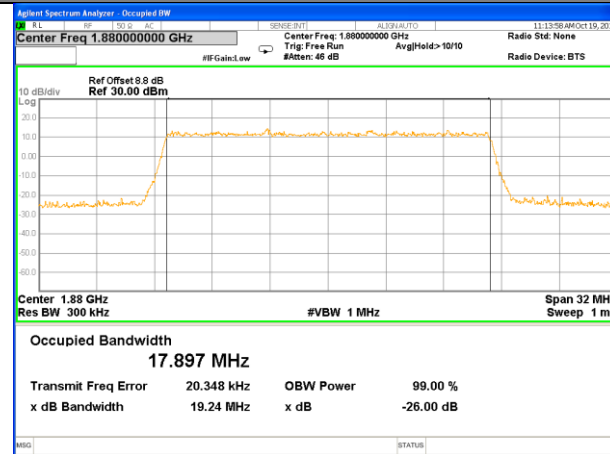

Middle Channel / 10MHz / 16QAM

Highest Channel / 10MHz / QPSK

Highest Channel / 10MHz / 16QAM

LTE band 2

LTE band 2 (99% and -26 Bandwidth)

Lowest Channel / 15MHz / QPSK

Lowest Channel / 15MHz / 16QAM

Middle Channel / 15MHz / QPSK

Middle Channel / 15MHz / 16QAM

Highest Channel / 15MHz / QPSK

Highest Channel / 15MHz / 16QAM

LTE band 2

LTE band 2 (99% and -26 Bandwidth)

Lowest Channel / 20MHz / QPSK

Lowest Channel / 20MHz / 16QAM

Middle Channel / 20MHz / QPSK

Middle Channel / 20MHz / 16QAM

Highest Channel / 20MHz / QPSK

Highest Channel / 20MHz / 16QAM

LTE band 4

LTE band 4

LTE band 4 (99% and -26 Bandwidth)

Lowest Channel / 3MHz / QPSK

Lowest Channel / 3MHz / 16QAM