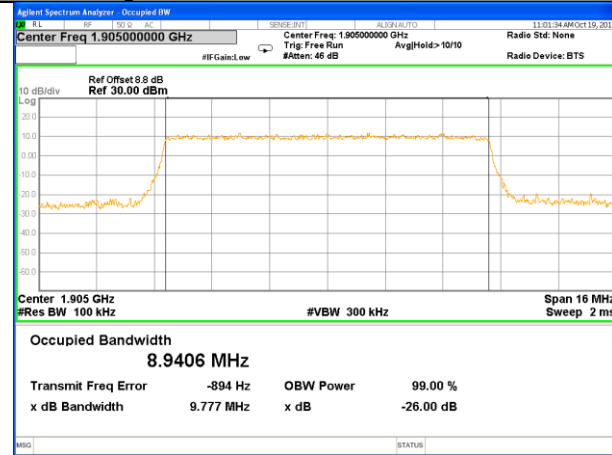

Middle Channel / 3MHz / 16QAM

Highest Channel / 3MHz / QPSK

Highest Channel / 3MHz / 16QAM

LTE band 2

LTE band 2 (99% and -26 Bandwidth)

Lowest Channel / 5MHz / QPSK

Lowest Channel / 5MHz / 16QAM

Middle Channel / 5MHz / QPSK

Middle Channel / 5MHz / 16QAM

Highest Channel / 5MHz / QPSK

Highest Channel / 5MHz / 16QAM

LTE band 2

LTE band 2 (99% and -26 Bandwidth)

Lowest Channel / 10MHz / QPSK

Lowest Channel / 10MHz / 16QAM

Middle Channel / 10MHz / QPSK

Middle Channel / 10MHz / 16QAM

Highest Channel / 10MHz / QPSK

Highest Channel / 10MHz / 16QAM

LTE band 2

LTE band 2 (99% and -26 Bandwidth)

Lowest Channel / 15MHz / QPSK

Lowest Channel / 15MHz / 16QAM

Middle Channel / 15MHz / QPSK