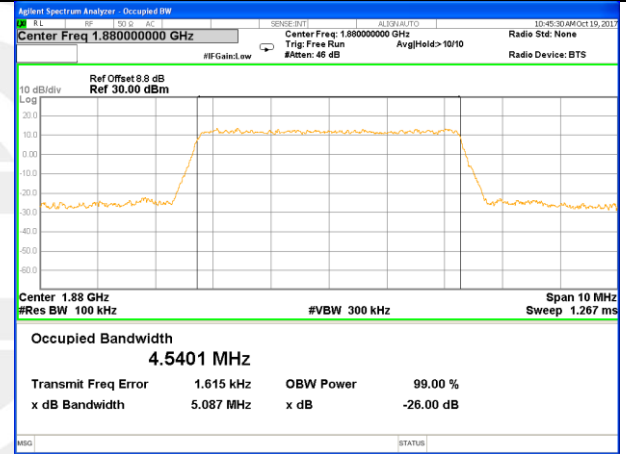

Middle Channel / 3MHz / 16QAM

Highest Channel / 3MHz / QPSK

Highest Channel / 3MHz / 16QAM

LTE band 2

LTE band 2 (99% and -26 Bandwidth)

Lowest Channel / 5MHz / QPSK

Lowest Channel / 5MHz / 16QAM

Middle Channel / 5MHz / QPSK

Middle Channel / 5MHz / 16QAM

Highest Channel / 5MHz / QPSK

Highest Channel / 5MHz / 16QAM

LTE band 2

LTE band 2 (99% and -26 Bandwidth)

Lowest Channel / 10MHz / QPSK

Lowest Channel / 10MHz / 16QAM

Middle Channel / 10MHz / QPSK