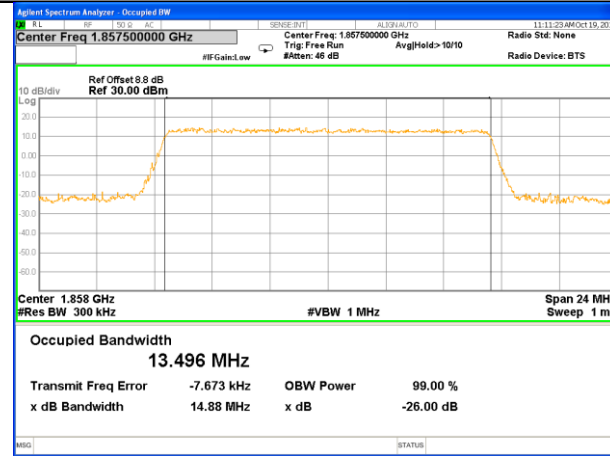

Middle Channel / 5MHz / 16QAM

Highest Channel / 5MHz / QPSK

Highest Channel / 5MHz / 16QAM

LTE band 2

LTE band 2 (99% and -26 Bandwidth)

Lowest Channel / 10MHz / QPSK

Lowest Channel / 10MHz / 16QAM

Middle Channel / 10MHz / QPSK

Middle Channel / 10MHz / 16QAM

Highest Channel / 10MHz / QPSK

Highest Channel / 10MHz / 16QAM

LTE band 2

LTE band 2 (99% and -26 Bandwidth)

Lowest Channel / 15MHz / QPSK

Lowest Channel / 15MHz / 16QAM

Middle Channel / 15MHz / QPSK

Middle Channel / 15MHz / 16QAM

Highest Channel / 15MHz / QPSK

Highest Channel / 15MHz / 16QAM

LTE band 2

LTE band 2 (99% and -26 Bandwidth)

Lowest Channel / 20MHz / QPSK

Lowest Channel / 20MHz / 16QAM

Middle Channel / 20MHz / QPSK

Middle Channel / 20MHz / 16QAM

Highest Channel / 20MHz / QPSK

Highest Channel / 20MHz / 16QAM

LTE band 4

LTE band 4

LTE band 4 (99% and -26 Bandwidth)

Lowest Channel / 3MHz / QPSK

Lowest Channel / 3MHz / 16QAM