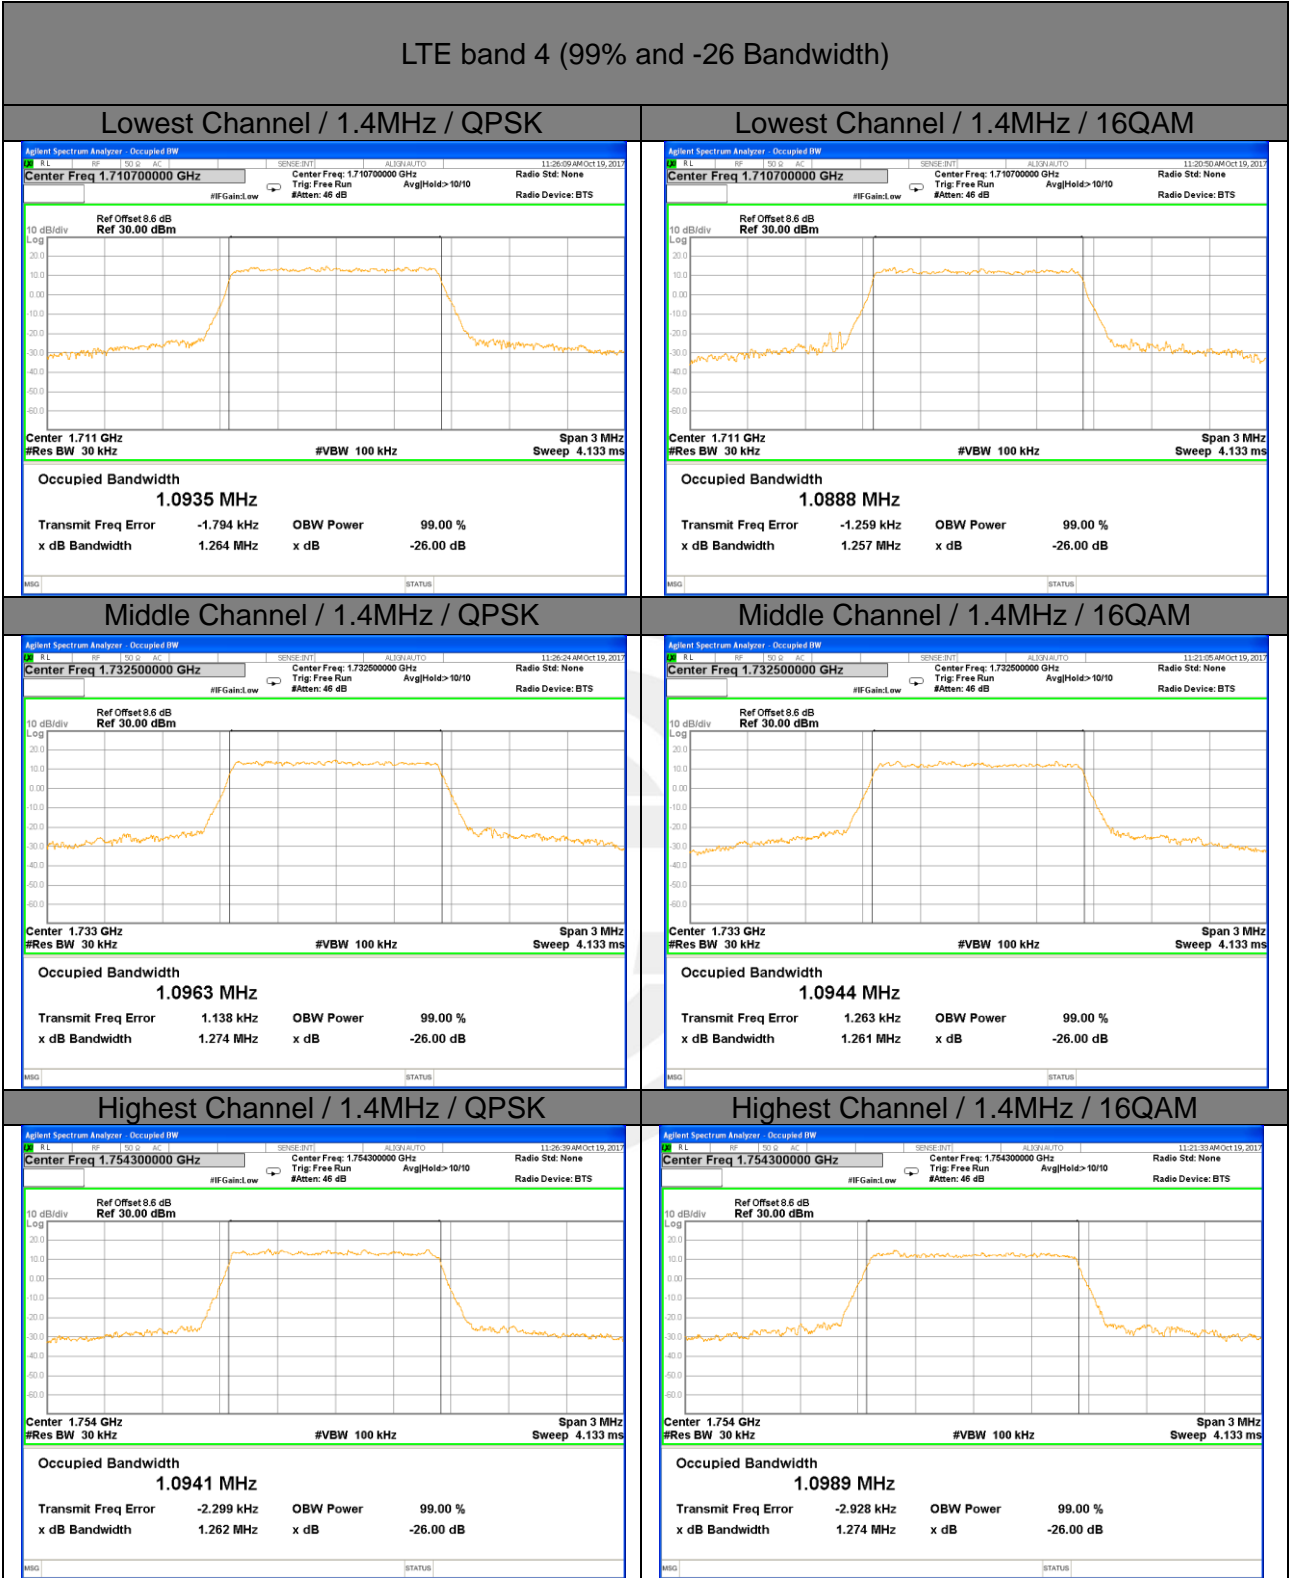

Middle Channel / 15MHz / 16QAM

Highest Channel / 15MHz / QPSK

Highest Channel / 15MHz / 16QAM

LTE band 2

LTE band 2 (99% and -26 Bandwidth)

Lowest Channel / 20MHz / QPSK

Lowest Channel / 20MHz / 16QAM

Middle Channel / 20MHz / QPSK

Middle Channel / 20MHz / 16QAM

Highest Channel / 20MHz / QPSK

Highest Channel / 20MHz / 16QAM

LTE band 4

LTE band 4

LTE band 4 (99% and -26 Bandwidth)

Lowest Channel / 3MHz / QPSK

Lowest Channel / 3MHz / 16QAM

Middle Channel / 3MHz / QPSK

Middle Channel / 3MHz / 16QAM

Highest Channel / 3MHz / QPSK

Highest Channel / 3MHz / 16QAM

LTE band 4

LTE band 4 (99% and -26 Bandwidth)

Lowest Channel / 5MHz / QPSK

Lowest Channel / 5MHz / 16QAM

Middle Channel / 5MHz / QPSK

Middle Channel / 5MHz / 16QAM

Highest Channel / 5MHz / QPSK

Highest Channel / 5MHz / 16QAM

LTE band 4

LTE band 4 (99% and -26 Bandwidth)

Lowest Channel / 10MHz / QPSK

Lowest Channel / 10MHz / 16QAM