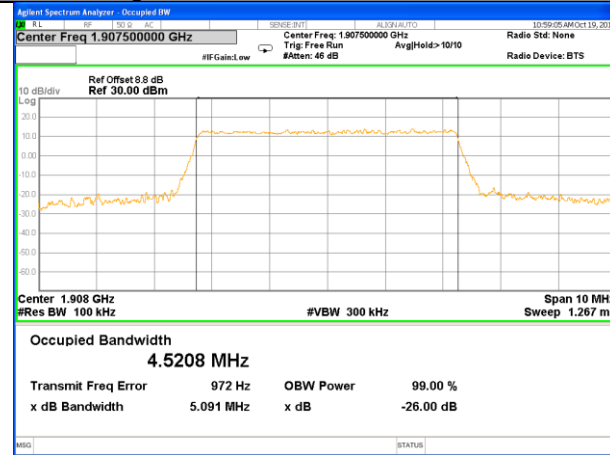

Middle Channel / 3MHz / 16QAM

Highest Channel / 3MHz / QPSK

Highest Channel / 3MHz / 16QAM

LTE band 2

LTE band 2 (99% and -26 Bandwidth)

Lowest Channel / 5MHz / QPSK

Lowest Channel / 5MHz / 16QAM

Middle Channel / 5MHz / QPSK

Middle Channel / 5MHz / 16QAM

Highest Channel / 5MHz / QPSK

Highest Channel / 5MHz / 16QAM

LTE band 2

LTE band 2 (99% and -26 Bandwidth)

Lowest Channel / 10MHz / QPSK

Lowest Channel / 10MHz / 16QAM

Middle Channel / 10MHz / QPSK

Middle Channel / 10MHz / 16QAM

Highest Channel / 10MHz / QPSK

Highest Channel / 10MHz / 16QAM

LTE band 2

LTE band 2 (99% and -26 Bandwidth)

Lowest Channel / 15MHz / QPSK

Lowest Channel / 15MHz / 16QAM

Middle Channel / 15MHz / QPSK