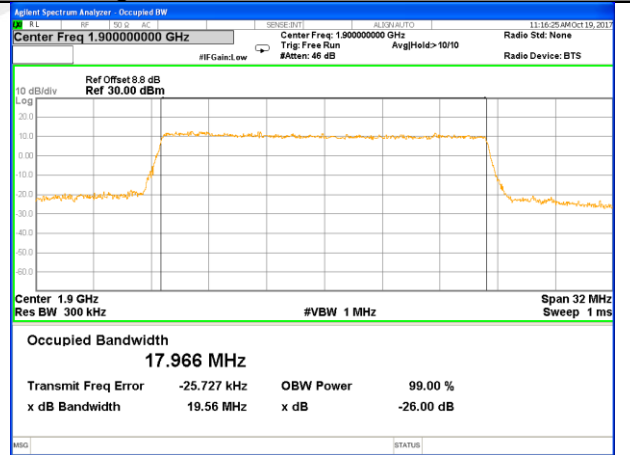

Middle Channel / 10MHz / 16QAM

Highest Channel / 10MHz / QPSK

Highest Channel / 10MHz / 16QAM

LTE band 2

LTE band 2 (99% and -26 Bandwidth)

Lowest Channel / 15MHz / QPSK

Lowest Channel / 15MHz / 16QAM

Middle Channel / 15MHz / QPSK

Middle Channel / 15MHz / 16QAM

Highest Channel / 15MHz / QPSK

Highest Channel / 15MHz / 16QAM

LTE band 2

LTE band 2 (99% and -26 Bandwidth)

Lowest Channel / 20MHz / QPSK

Lowest Channel / 20MHz / 16QAM

Middle Channel / 20MHz / QPSK

Middle Channel / 20MHz / 16QAM

Highest Channel / 20MHz / QPSK

Highest Channel / 20MHz / 16QAM

LTE band 4

LTE band 4

LTE band 4 (99% and -26 Bandwidth)

Lowest Channel / 3MHz / QPSK

Lowest Channel / 3MHz / 16QAM