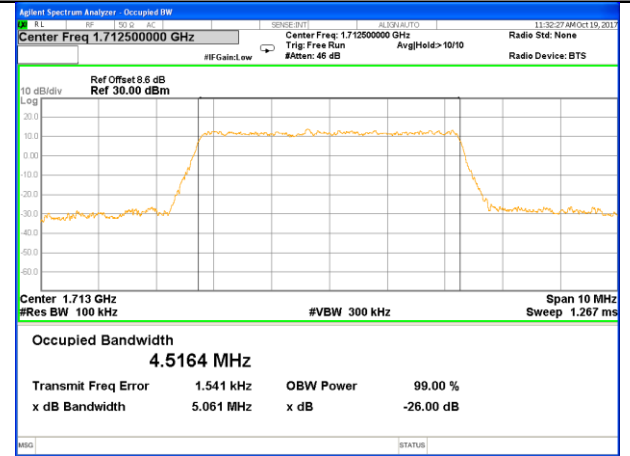

Middle Channel / 20MHz / 16QAM

Highest Channel / 20MHz / QPSK

Highest Channel / 20MHz / 16QAM

LTE band 4

LTE band 4

LTE band 4 (99% and -26 Bandwidth)

Lowest Channel / 3MHz / QPSK

Lowest Channel / 3MHz / 16QAM

Middle Channel / 3MHz / QPSK

Middle Channel / 3MHz / 16QAM

Highest Channel / 3MHz / QPSK

Highest Channel / 3MHz / 16QAM

LTE band 4

LTE band 4 (99% and -26 Bandwidth)

Lowest Channel / 5MHz / QPSK

Lowest Channel / 5MHz / 16QAM

Middle Channel / 5MHz / QPSK

Middle Channel / 5MHz / 16QAM

Highest Channel / 5MHz / QPSK

Highest Channel / 5MHz / 16QAM

LTE band 4

LTE band 4 (99% and -26 Bandwidth)

Lowest Channel / 10MHz / QPSK

Lowest Channel / 10MHz / 16QAM