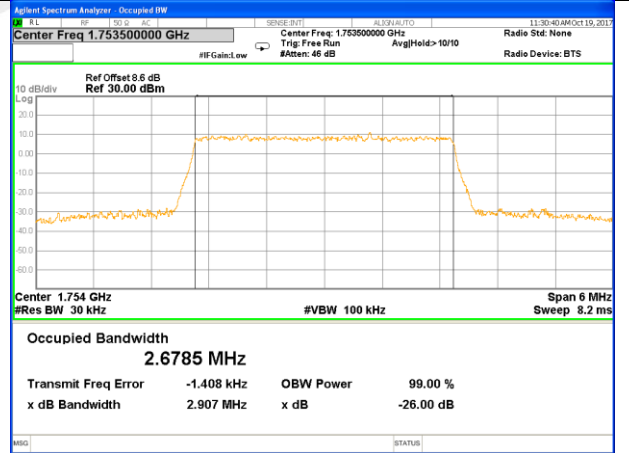

Middle Channel / 20MHz / 16QAM

Highest Channel / 20MHz / QPSK

Highest Channel / 20MHz / 16QAM

LTE band 4

LTE band 4

LTE band 4 (99% and -26 Bandwidth)

Lowest Channel / 3MHz / QPSK

Lowest Channel / 3MHz / 16QAM

Middle Channel / 3MHz / QPSK

Middle Channel / 3MHz / 16QAM

Highest Channel / 3MHz / QPSK

Highest Channel / 3MHz / 16QAM

LTE band 4

LTE band 4 (99% and -26 Bandwidth)

Lowest Channel / 5MHz / QPSK

Lowest Channel / 5MHz / 16QAM

Middle Channel / 5MHz / QPSK

Middle Channel / 5MHz / 16QAM

Highest Channel / 5MHz / QPSK

Highest Channel / 5MHz / 16QAM

LTE band 4

LTE band 4 (99% and -26 Bandwidth)

Lowest Channel / 10MHz / QPSK

Lowest Channel / 10MHz / 16QAM