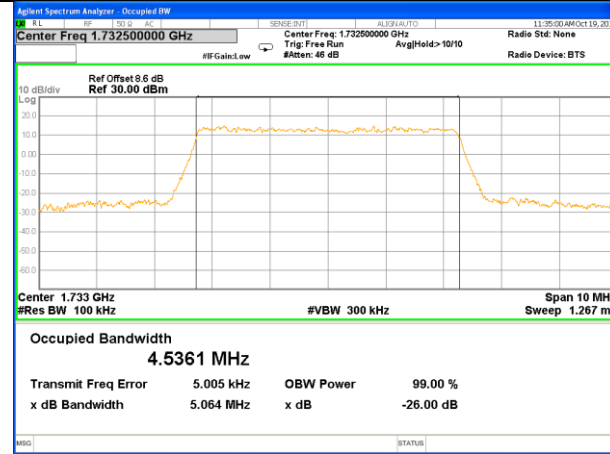

Middle Channel / 20MHz / 16QAM

Highest Channel / 20MHz / QPSK

Highest Channel / 20MHz / 16QAM

LTE band 4

LTE band 4

LTE band 4 (99% and -26 Bandwidth)

Lowest Channel / 3MHz / QPSK

Lowest Channel / 3MHz / 16QAM

Middle Channel / 3MHz / QPSK

Middle Channel / 3MHz / 16QAM

Highest Channel / 3MHz / QPSK

Highest Channel / 3MHz / 16QAM

LTE band 4

LTE band 4 (99% and -26 Bandwidth)

Lowest Channel / 5MHz / QPSK

Lowest Channel / 5MHz / 16QAM

Middle Channel / 5MHz / QPSK

Middle Channel / 5MHz / 16QAM

Highest Channel / 5MHz / QPSK

Highest Channel / 5MHz / 16QAM

LTE band 4

LTE band 4 (99% and -26 Bandwidth)

Lowest Channel / 10MHz / QPSK

Lowest Channel / 10MHz / 16QAM