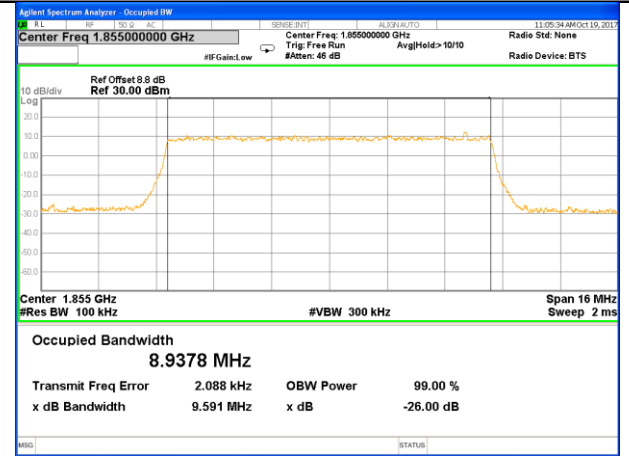

Middle Channel / 3MHz / 16QAM

Highest Channel / 3MHz / QPSK

Highest Channel / 3MHz / 16QAM

LTE band 2

LTE band 2 (99% and -26 Bandwidth)

Lowest Channel / 5MHz / QPSK

Lowest Channel / 5MHz / 16QAM

Middle Channel / 5MHz / QPSK

Middle Channel / 5MHz / 16QAM

Highest Channel / 5MHz / QPSK

Highest Channel / 5MHz / 16QAM

LTE band 2

LTE band 2 (99% and -26 Bandwidth)

Lowest Channel / 10MHz / QPSK

Lowest Channel / 10MHz / 16QAM

Middle Channel / 10MHz / QPSK

Middle Channel / 10MHz / 16QAM

Highest Channel / 10MHz / QPSK

Highest Channel / 10MHz / 16QAM

LTE band 2

LTE band 2 (99% and -26 Bandwidth)

Lowest Channel / 15MHz / QPSK

Lowest Channel / 15MHz / 16QAM

Middle Channel / 15MHz / QPSK

Middle Channel / 15MHz / 16QAM

Highest Channel / 15MHz / QPSK

Highest Channel / 15MHz / 16QAM

LTE band 2

LTE band 2 (99% and -26 Bandwidth)

Lowest Channel / 20MHz / QPSK

Lowest Channel / 20MHz / 16QAM

Middle Channel / 20MHz / QPSK