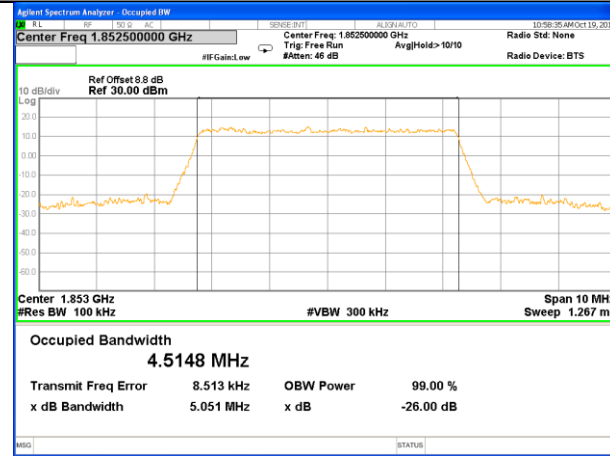

Middle Channel / 3MHz / 16QAM

Highest Channel / 3MHz / QPSK

Highest Channel / 3MHz / 16QAM

LTE band 2

LTE band 2 (99% and -26 Bandwidth)

Lowest Channel / 5MHz / QPSK

Lowest Channel / 5MHz / 16QAM

Middle Channel / 5MHz / QPSK

Middle Channel / 5MHz / 16QAM

Highest Channel / 5MHz / QPSK

Highest Channel / 5MHz / 16QAM

LTE band 2

LTE band 2 (99% and -26 Bandwidth)

Lowest Channel / 10MHz / QPSK

Lowest Channel / 10MHz / 16QAM

Middle Channel / 10MHz / QPSK

Middle Channel / 10MHz / 16QAM

Highest Channel / 10MHz / QPSK

Highest Channel / 10MHz / 16QAM

LTE band 2

LTE band 2 (99% and -26 Bandwidth)

Lowest Channel / 15MHz / QPSK

Lowest Channel / 15MHz / 16QAM

Middle Channel / 15MHz / QPSK