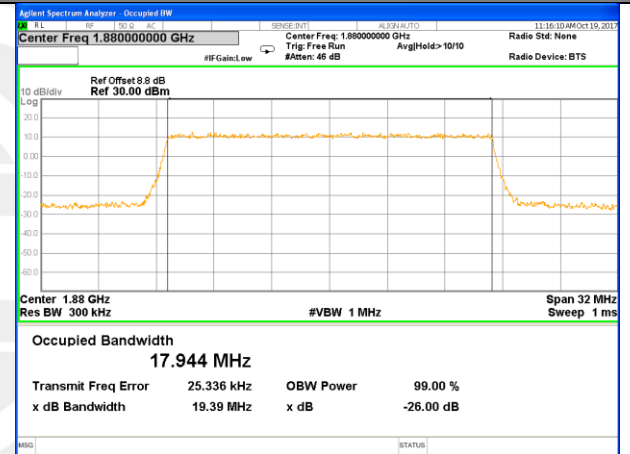

Middle Channel / 10MHz / 16QAM

Highest Channel / 10MHz / QPSK

Highest Channel / 10MHz / 16QAM

LTE band 2

LTE band 2 (99% and -26 Bandwidth)

Lowest Channel / 15MHz / QPSK

Lowest Channel / 15MHz / 16QAM

Middle Channel / 15MHz / QPSK

Middle Channel / 15MHz / 16QAM

Highest Channel / 15MHz / QPSK

Highest Channel / 15MHz / 16QAM

LTE band 2

LTE band 2 (99% and -26 Bandwidth)

Lowest Channel / 20MHz / QPSK

Lowest Channel / 20MHz / 16QAM

Middle Channel / 20MHz / QPSK

Middle Channel / 20MHz / 16QAM

Highest Channel / 20MHz / QPSK

Highest Channel / 20MHz / 16QAM

LTE band 4

LTE band 4

LTE band 4 (99% and -26 Bandwidth)

Lowest Channel / 3MHz / QPSK

Lowest Channel / 3MHz / 16QAM