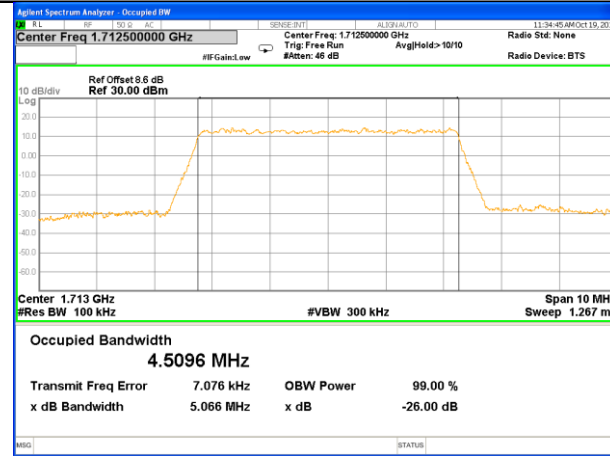

Middle Channel / 20MHz / 16QAM

Highest Channel / 20MHz / QPSK

Highest Channel / 20MHz / 16QAM

LTE band 4

LTE band 4

LTE band 4 (99% and -26 Bandwidth)

Lowest Channel / 3MHz / QPSK

Lowest Channel / 3MHz / 16QAM

Middle Channel / 3MHz / QPSK

Middle Channel / 3MHz / 16QAM

Highest Channel / 3MHz / QPSK

Highest Channel / 3MHz / 16QAM

LTE band 4

LTE band 4 (99% and -26 Bandwidth)

Lowest Channel / 5MHz / QPSK

Lowest Channel / 5MHz / 16QAM

Middle Channel / 5MHz / QPSK

Middle Channel / 5MHz / 16QAM

Highest Channel / 5MHz / QPSK

Highest Channel / 5MHz / 16QAM

LTE band 4

LTE band 4 (99% and -26 Bandwidth)

Lowest Channel / 10MHz / QPSK

Lowest Channel / 10MHz / 16QAM