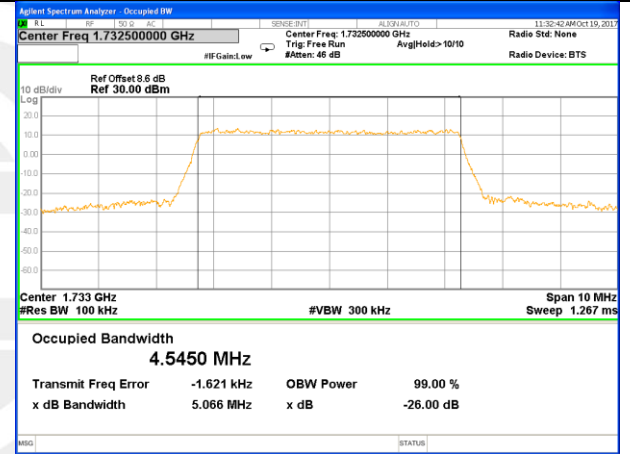

Middle Channel / 20MHz / 16QAM

Highest Channel / 20MHz / QPSK

Highest Channel / 20MHz / 16QAM

LTE band 4

LTE band 4

LTE band 4 (99% and -26 Bandwidth)

Lowest Channel / 3MHz / QPSK

Lowest Channel / 3MHz / 16QAM

Middle Channel / 3MHz / QPSK

Middle Channel / 3MHz / 16QAM

Highest Channel / 3MHz / QPSK

Highest Channel / 3MHz / 16QAM

LTE band 4

LTE band 4 (99% and -26 Bandwidth)

Lowest Channel / 5MHz / QPSK

Lowest Channel / 5MHz / 16QAM

Middle Channel / 5MHz / QPSK

Middle Channel / 5MHz / 16QAM

Highest Channel / 5MHz / QPSK

Highest Channel / 5MHz / 16QAM

LTE band 4

LTE band 4 (99% and -26 Bandwidth)

Lowest Channel / 10MHz / QPSK

Lowest Channel / 10MHz / 16QAM