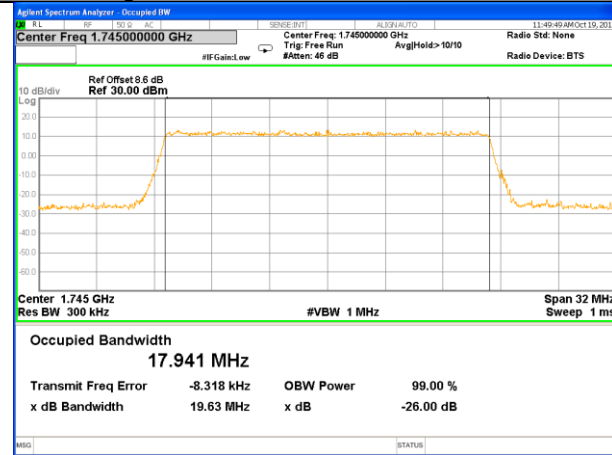

Highest Channel / 20MHz / QPSK