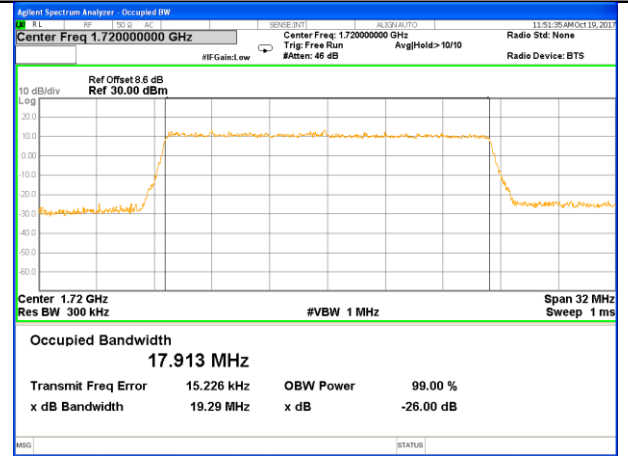

Middle Channel / 10MHz / QPSK

Middle Channel / 10MHz / 16QAM

Highest Channel / 10MHz / QPSK

Highest Channel / 10MHz / 16QAM

LTE band 4

LTE band 4 (99% and -26 Bandwidth)

Lowest Channel / 15MHz / QPSK

Lowest Channel / 15MHz / 16QAM

Middle Channel / 15MHz / QPSK

Middle Channel / 15MHz / 16QAM

Highest Channel / 15MHz / QPSK

Highest Channel / 15MHz / 16QAM

LTE band 4

LTE band 4 (99% and -26 Bandwidth)

Lowest Channel / 20MHz / QPSK

Lowest Channel / 20MHz / 16QAM