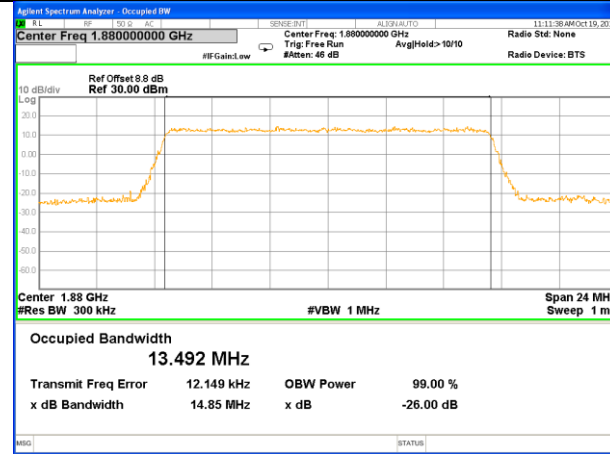

Middle Channel / 5MHz / 16QAM

Highest Channel / 5MHz / QPSK

Highest Channel / 5MHz / 16QAM

LTE band 2

LTE band 2 (99% and -26 Bandwidth)

Lowest Channel / 10MHz / QPSK

Lowest Channel / 10MHz / 16QAM

Middle Channel / 10MHz / QPSK

Middle Channel / 10MHz / 16QAM

Highest Channel / 10MHz / QPSK

Highest Channel / 10MHz / 16QAM

LTE band 2

LTE band 2 (99% and -26 Bandwidth)

Lowest Channel / 15MHz / QPSK

Lowest Channel / 15MHz / 16QAM

Middle Channel / 15MHz / QPSK

Middle Channel / 15MHz / 16QAM

Highest Channel / 15MHz / QPSK

Highest Channel / 15MHz / 16QAM

LTE band 2

LTE band 2 (99% and -26 Bandwidth)

Lowest Channel / 20MHz / QPSK

Lowest Channel / 20MHz / 16QAM

Middle Channel / 20MHz / QPSK

Middle Channel / 20MHz / 16QAM

Highest Channel / 20MHz / QPSK

Highest Channel / 20MHz / 16QAM

LTE band 4

LTE band 4

LTE band 4 (99% and -26 Bandwidth)

Lowest Channel / 3MHz / QPSK

Lowest Channel / 3MHz / 16QAM