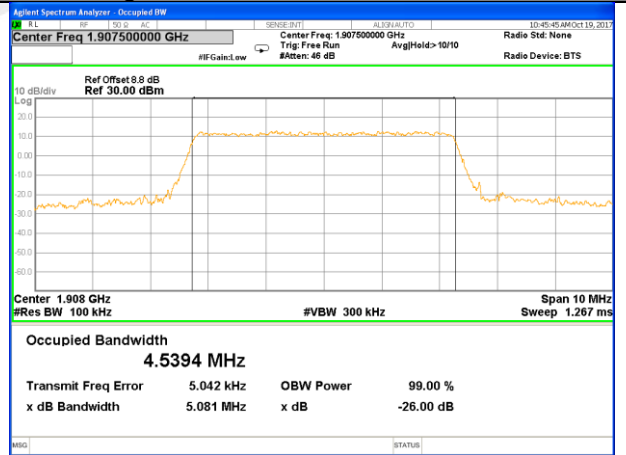

Middle Channel / 3MHz / 16QAM

Highest Channel / 3MHz / QPSK

Highest Channel / 3MHz / 16QAM

LTE band 2

LTE band 2 (99% and -26 Bandwidth)

Lowest Channel / 5MHz / QPSK

Lowest Channel / 5MHz / 16QAM

Middle Channel / 5MHz / QPSK

Middle Channel / 5MHz / 16QAM

Highest Channel / 5MHz / QPSK

Highest Channel / 5MHz / 16QAM

LTE band 2

LTE band 2 (99% and -26 Bandwidth)

Lowest Channel / 10MHz / QPSK

Lowest Channel / 10MHz / 16QAM

Middle Channel / 10MHz / QPSK