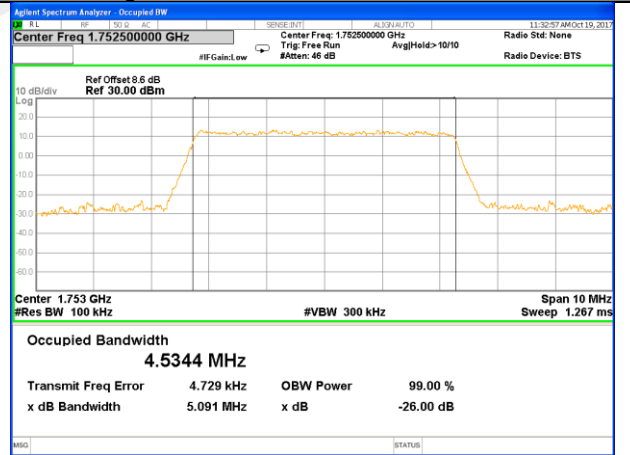

Middle Channel / 3MHz / QPSK

Middle Channel / 3MHz / 16QAM

Highest Channel / 3MHz / QPSK

Highest Channel / 3MHz / 16QAM

LTE band 4

LTE band 4 (99% and -26 Bandwidth)

Lowest Channel / 5MHz / QPSK

Lowest Channel / 5MHz / 16QAM

Middle Channel / 5MHz / QPSK

Middle Channel / 5MHz / 16QAM

Highest Channel / 5MHz / QPSK

Highest Channel / 5MHz / 16QAM

LTE band 4

LTE band 4 (99% and -26 Bandwidth)

Lowest Channel / 10MHz / QPSK

Lowest Channel / 10MHz / 16QAM

Middle Channel / 10MHz / QPSK

Middle Channel / 10MHz / 16QAM

Highest Channel / 10MHz / QPSK

Highest Channel / 10MHz / 16QAM

LTE band 4

LTE band 4 (99% and -26 Bandwidth)

Lowest Channel / 15MHz / QPSK

Lowest Channel / 15MHz / 16QAM