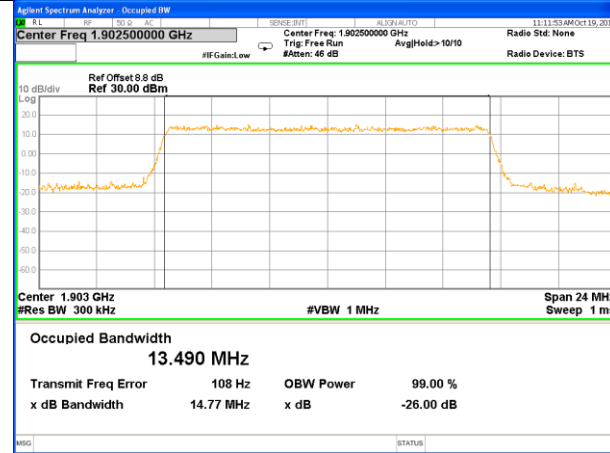

Middle Channel / 5MHz / 16QAM

Highest Channel / 5MHz / QPSK

Highest Channel / 5MHz / 16QAM

LTE band 2

LTE band 2 (99% and -26 Bandwidth)

Lowest Channel / 10MHz / QPSK

Lowest Channel / 10MHz / 16QAM

Middle Channel / 10MHz / QPSK

Middle Channel / 10MHz / 16QAM

Highest Channel / 10MHz / QPSK

Highest Channel / 10MHz / 16QAM

LTE band 2

LTE band 2 (99% and -26 Bandwidth)

Lowest Channel / 15MHz / QPSK

Lowest Channel / 15MHz / 16QAM

Middle Channel / 15MHz / QPSK

Middle Channel / 15MHz / 16QAM

Highest Channel / 15MHz / QPSK

Highest Channel / 15MHz / 16QAM

LTE band 2

LTE band 2 (99% and -26 Bandwidth)

Lowest Channel / 20MHz / QPSK

Lowest Channel / 20MHz / 16QAM

Middle Channel / 20MHz / QPSK