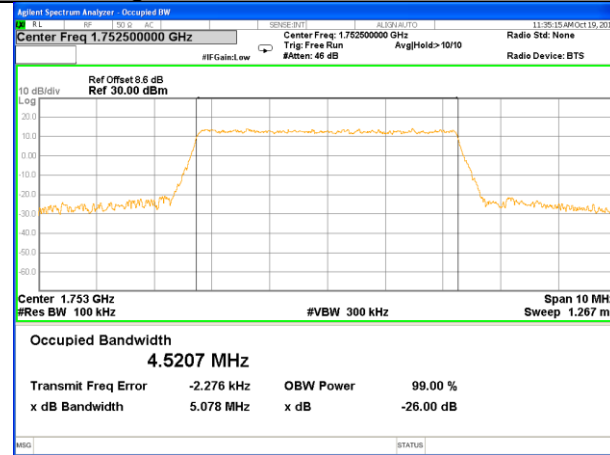

Middle Channel / 20MHz / 16QAM

Highest Channel / 20MHz / QPSK

Highest Channel / 20MHz / 16QAM

LTE band 4

LTE band 4

LTE band 4 (99% and -26 Bandwidth)

Lowest Channel / 3MHz / QPSK

Lowest Channel / 3MHz / 16QAM

Middle Channel / 3MHz / QPSK

Middle Channel / 3MHz / 16QAM

Highest Channel / 3MHz / QPSK

Highest Channel / 3MHz / 16QAM

LTE band 4

LTE band 4 (99% and -26 Bandwidth)

Lowest Channel / 5MHz / QPSK

Lowest Channel / 5MHz / 16QAM

Middle Channel / 5MHz / QPSK

Middle Channel / 5MHz / 16QAM

Highest Channel / 5MHz / QPSK

Highest Channel / 5MHz / 16QAM

LTE band 4

LTE band 4 (99% and -26 Bandwidth)

Lowest Channel / 10MHz / QPSK

Lowest Channel / 10MHz / 16QAM