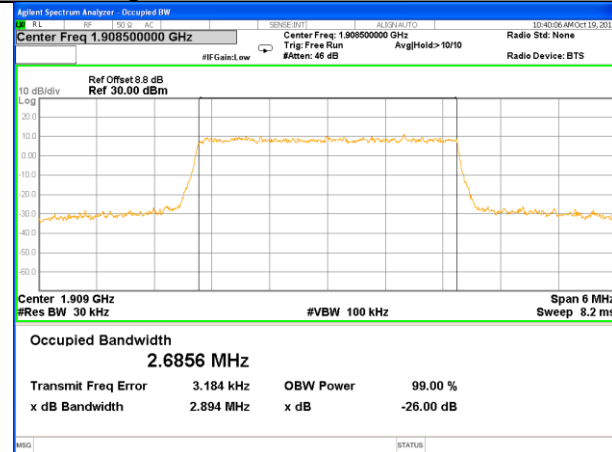

OCCUPIED BANDWIDTH

LTE band 2

LTE band 2 (99% and -26 Bandwidth)

LTE band 2

LTE band 2 (99% and -26 Bandwidth)

Lowest Channel / 3MHz / QPSK

Lowest Channel / 3MHz / 16QAM

Middle Channel / 3MHz / QPSK

Middle Channel / 3MHz / 16QAM

Highest Channel / 3MHz / QPSK

Highest Channel / 3MHz / 16QAM

LTE band 2

LTE band 2 (99% and -26 Bandwidth)

Lowest Channel / 5MHz / QPSK

Lowest Channel / 5MHz / 16QAM

Middle Channel / 5MHz / QPSK