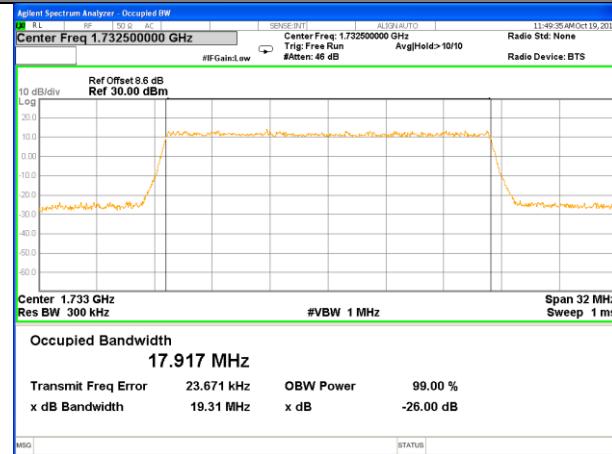

Middle Channel / 20MHz / QPSK