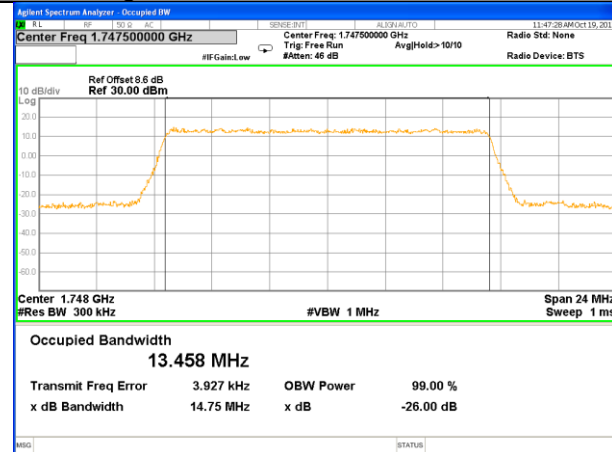

Middle Channel / 5MHz / QPSK

Middle Channel / 5MHz / 16QAM

Highest Channel / 5MHz / QPSK

Highest Channel / 5MHz / 16QAM

LTE band 4

LTE band 4 (99% and -26 Bandwidth)

Lowest Channel / 10MHz / QPSK

Lowest Channel / 10MHz / 16QAM

Middle Channel / 10MHz / QPSK

Middle Channel / 10MHz / 16QAM

Highest Channel / 10MHz / QPSK

Highest Channel / 10MHz / 16QAM

LTE band 4

LTE band 4 (99% and -26 Bandwidth)

Lowest Channel / 15MHz / QPSK

Lowest Channel / 15MHz / 16QAM

Middle Channel / 15MHz / QPSK

Middle Channel / 15MHz / 16QAM

Highest Channel / 15MHz / QPSK

Highest Channel / 15MHz / 16QAM

LTE band 4

LTE band 4 (99% and -26 Bandwidth)

Lowest Channel / 20MHz / QPSK

Lowest Channel / 20MHz / 16QAM