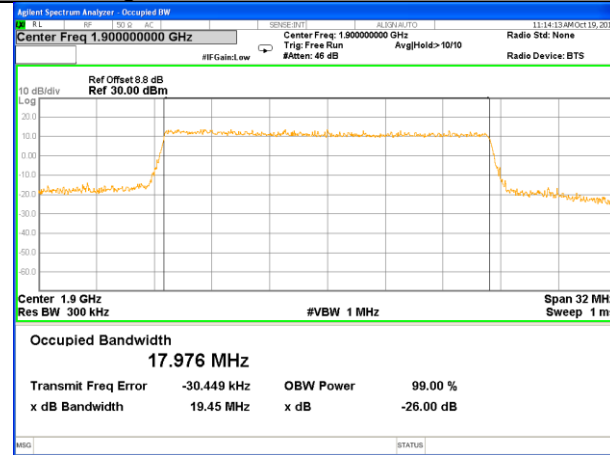

Middle Channel / 10MHz / 16QAM

Highest Channel / 10MHz / QPSK

Highest Channel / 10MHz / 16QAM

LTE band 2

LTE band 2 (99% and -26 Bandwidth)

Lowest Channel / 15MHz / QPSK

Lowest Channel / 15MHz / 16QAM

Middle Channel / 15MHz / QPSK

Middle Channel / 15MHz / 16QAM

Highest Channel / 15MHz / QPSK

Highest Channel / 15MHz / 16QAM

LTE band 2

LTE band 2 (99% and -26 Bandwidth)

Lowest Channel / 20MHz / QPSK

Lowest Channel / 20MHz / 16QAM

Middle Channel / 20MHz / QPSK

Middle Channel / 20MHz / 16QAM

Highest Channel / 20MHz / QPSK

Highest Channel / 20MHz / 16QAM

LTE band 4

LTE band 4

LTE band 4 (99% and -26 Bandwidth)

Lowest Channel / 3MHz / QPSK

Lowest Channel / 3MHz / 16QAM