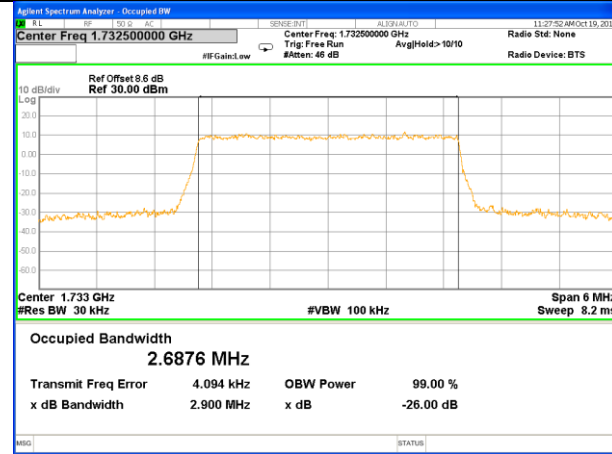

Middle Channel / 15MHz / 16QAM

Highest Channel / 15MHz / QPSK

Highest Channel / 15MHz / 16QAM

LTE band 2

LTE band 2 (99% and -26 Bandwidth)

Lowest Channel / 20MHz / QPSK

Lowest Channel / 20MHz / 16QAM

Middle Channel / 20MHz / QPSK

Middle Channel / 20MHz / 16QAM

Highest Channel / 20MHz / QPSK

Highest Channel / 20MHz / 16QAM

LTE band 4

LTE band 4

LTE band 4 (99% and -26 Bandwidth)

Lowest Channel / 3MHz / QPSK

Lowest Channel / 3MHz / 16QAM

Middle Channel / 3MHz / QPSK

Middle Channel / 3MHz / 16QAM

Highest Channel / 3MHz / QPSK

Highest Channel / 3MHz / 16QAM

LTE band 4

LTE band 4 (99% and -26 Bandwidth)

Lowest Channel / 5MHz / QPSK

Lowest Channel / 5MHz / 16QAM