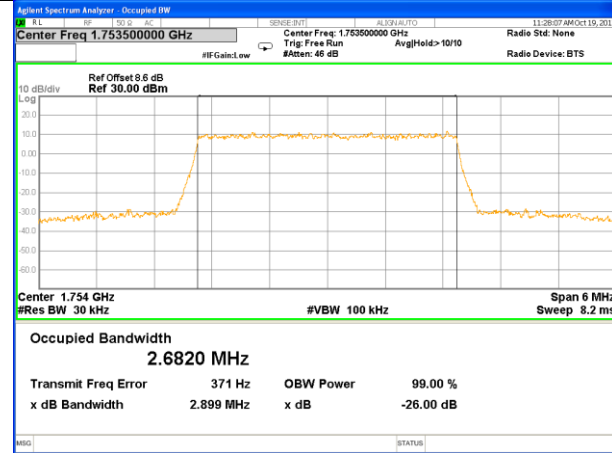

Middle Channel / 15MHz / 16QAM

Highest Channel / 15MHz / QPSK

Highest Channel / 15MHz / 16QAM

LTE band 2

LTE band 2 (99% and -26 Bandwidth)

Lowest Channel / 20MHz / QPSK

Lowest Channel / 20MHz / 16QAM

Middle Channel / 20MHz / QPSK

Middle Channel / 20MHz / 16QAM

Highest Channel / 20MHz / QPSK

Highest Channel / 20MHz / 16QAM

LTE band 4

LTE band 4

LTE band 4 (99% and -26 Bandwidth)

Lowest Channel / 3MHz / QPSK

Lowest Channel / 3MHz / 16QAM

Middle Channel / 3MHz / QPSK

Middle Channel / 3MHz / 16QAM

Highest Channel / 3MHz / QPSK

Highest Channel / 3MHz / 16QAM

LTE band 4

LTE band 4 (99% and -26 Bandwidth)

Lowest Channel / 5MHz / QPSK

Lowest Channel / 5MHz / 16QAM