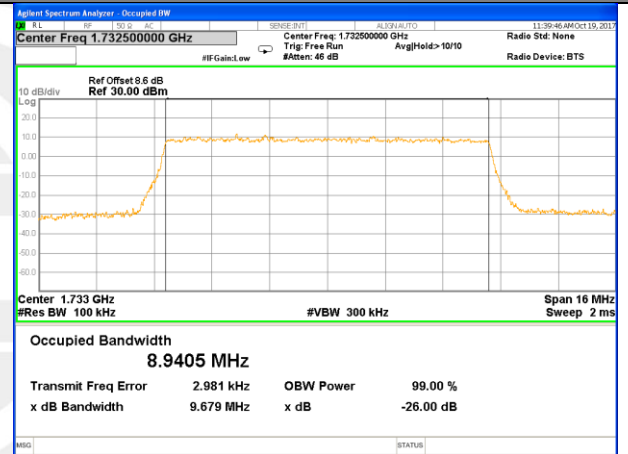

Middle Channel / 3MHz / QPSK

Middle Channel / 3MHz / 16QAM

Highest Channel / 3MHz / QPSK

Highest Channel / 3MHz / 16QAM

LTE band 4

LTE band 4 (99% and -26 Bandwidth)

Lowest Channel / 5MHz / QPSK

Lowest Channel / 5MHz / 16QAM

Middle Channel / 5MHz / QPSK

Middle Channel / 5MHz / 16QAM

Highest Channel / 5MHz / QPSK

Highest Channel / 5MHz / 16QAM

LTE band 4

LTE band 4 (99% and -26 Bandwidth)

Lowest Channel / 10MHz / QPSK

Lowest Channel / 10MHz / 16QAM

Middle Channel / 10MHz / QPSK

Middle Channel / 10MHz / 16QAM

Highest Channel / 10MHz / QPSK

Highest Channel / 10MHz / 16QAM

LTE band 4

LTE band 4 (99% and -26 Bandwidth)

Lowest Channel / 15MHz / QPSK

Lowest Channel / 15MHz / 16QAM