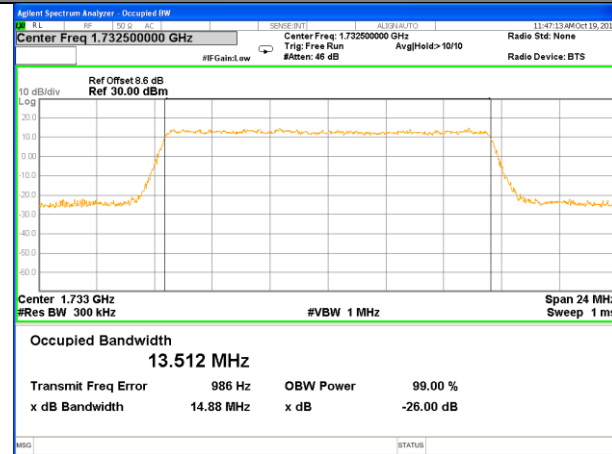

Middle Channel / 5MHz / QPSK

Middle Channel / 5MHz / 16QAM

Highest Channel / 5MHz / QPSK

Highest Channel / 5MHz / 16QAM

LTE band 4

LTE band 4 (99% and -26 Bandwidth)

Lowest Channel / 10MHz / QPSK

Lowest Channel / 10MHz / 16QAM

Middle Channel / 10MHz / QPSK

Middle Channel / 10MHz / 16QAM

Highest Channel / 10MHz / QPSK

Highest Channel / 10MHz / 16QAM

LTE band 4

LTE band 4 (99% and -26 Bandwidth)

Lowest Channel / 15MHz / QPSK

Lowest Channel / 15MHz / 16QAM

Middle Channel / 15MHz / QPSK

Middle Channel / 15MHz / 16QAM

Highest Channel / 15MHz / QPSK

Highest Channel / 15MHz / 16QAM

LTE band 4

LTE band 4 (99% and -26 Bandwidth)

Lowest Channel / 20MHz / QPSK

Lowest Channel / 20MHz / 16QAM