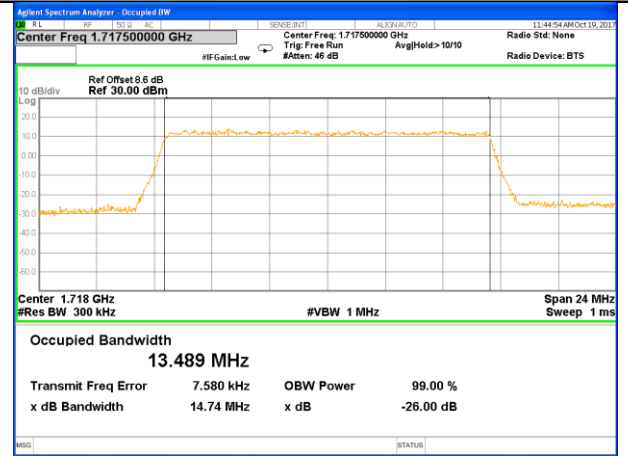

Middle Channel / 5MHz / QPSK

Middle Channel / 5MHz / 16QAM

Highest Channel / 5MHz / QPSK

Highest Channel / 5MHz / 16QAM

LTE band 4

LTE band 4 (99% and -26 Bandwidth)

Lowest Channel / 10MHz / QPSK

Lowest Channel / 10MHz / 16QAM

Middle Channel / 10MHz / QPSK

Middle Channel / 10MHz / 16QAM

Highest Channel / 10MHz / QPSK

Highest Channel / 10MHz / 16QAM

LTE band 4

LTE band 4 (99% and -26 Bandwidth)

Lowest Channel / 15MHz / QPSK

Lowest Channel / 15MHz / 16QAM

Middle Channel / 15MHz / QPSK

Middle Channel / 15MHz / 16QAM

Highest Channel / 15MHz / QPSK

Highest Channel / 15MHz / 16QAM

LTE band 4

LTE band 4 (99% and -26 Bandwidth)

Lowest Channel / 20MHz / QPSK

Lowest Channel / 20MHz / 16QAM