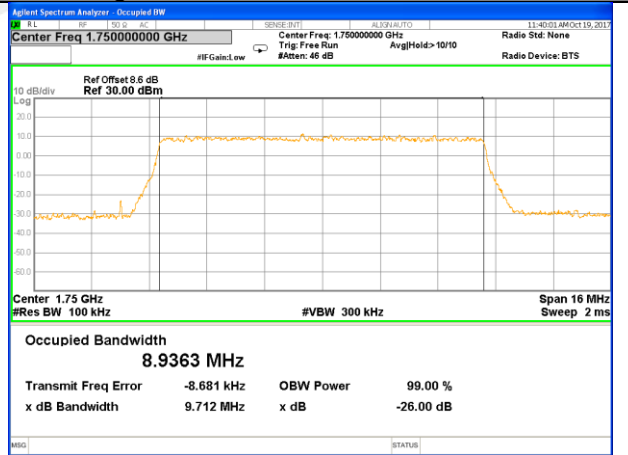

Middle Channel / 5MHz / QPSK

Middle Channel / 5MHz / 16QAM

Highest Channel / 5MHz / QPSK

Highest Channel / 5MHz / 16QAM

LTE band 4

LTE band 4 (99% and -26 Bandwidth)

Lowest Channel / 10MHz / QPSK

Lowest Channel / 10MHz / 16QAM

Middle Channel / 10MHz / QPSK

Middle Channel / 10MHz / 16QAM

Highest Channel / 10MHz / QPSK

Highest Channel / 10MHz / 16QAM

LTE band 4

LTE band 4 (99% and -26 Bandwidth)

Lowest Channel / 15MHz / QPSK

Lowest Channel / 15MHz / 16QAM

Middle Channel / 15MHz / QPSK

Middle Channel / 15MHz / 16QAM

Highest Channel / 15MHz / QPSK

Highest Channel / 15MHz / 16QAM

LTE band 4

LTE band 4 (99% and -26 Bandwidth)

Lowest Channel / 20MHz / QPSK

Lowest Channel / 20MHz / 16QAM