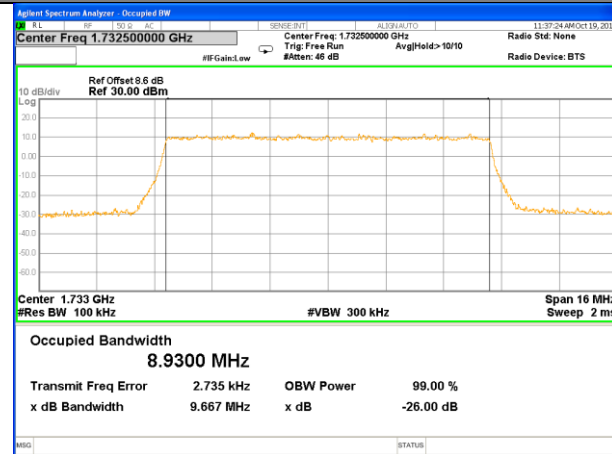

Middle Channel / 3MHz / QPSK

Middle Channel / 3MHz / 16QAM

Highest Channel / 3MHz / QPSK

Highest Channel / 3MHz / 16QAM

LTE band 4

LTE band 4 (99% and -26 Bandwidth)

Lowest Channel / 5MHz / QPSK

Lowest Channel / 5MHz / 16QAM

Middle Channel / 5MHz / QPSK

Middle Channel / 5MHz / 16QAM

Highest Channel / 5MHz / QPSK

Highest Channel / 5MHz / 16QAM

LTE band 4

LTE band 4 (99% and -26 Bandwidth)

Lowest Channel / 10MHz / QPSK

Lowest Channel / 10MHz / 16QAM

Middle Channel / 10MHz / QPSK

Middle Channel / 10MHz / 16QAM

Highest Channel / 10MHz / QPSK

Highest Channel / 10MHz / 16QAM

LTE band 4

LTE band 4 (99% and -26 Bandwidth)

Lowest Channel / 15MHz / QPSK

Lowest Channel / 15MHz / 16QAM