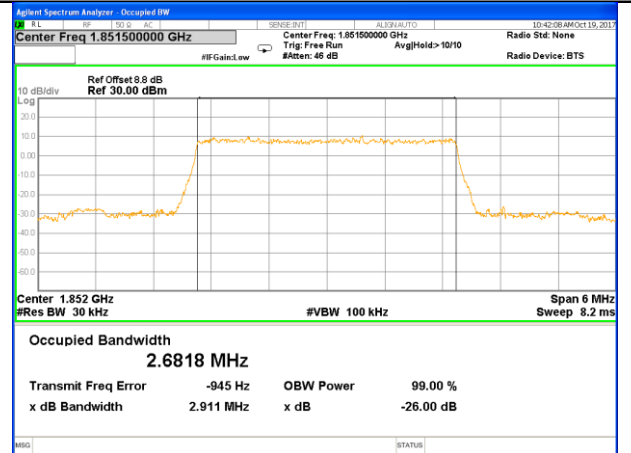

OCCUPIED BANDWIDTH

LTE band 2

LTE band 2 (99% and -26 Bandwidth)

LTE band 2

LTE band 2 (99% and -26 Bandwidth)

Lowest Channel / 3MHz / QPSK

Lowest Channel / 3MHz / 16QAM

Middle Channel / 3MHz / QPSK

Middle Channel / 3MHz / 16QAM

Highest Channel / 3MHz / QPSK

Highest Channel / 3MHz / 16QAM

LTE band 2

LTE band 2 (99% and -26 Bandwidth)

Lowest Channel / 5MHz / QPSK

Lowest Channel / 5MHz / 16QAM

Middle Channel / 5MHz / QPSK

Middle Channel / 5MHz / 16QAM

Highest Channel / 5MHz / QPSK

Highest Channel / 5MHz / 16QAM

LTE band 2

LTE band 2 (99% and -26 Bandwidth)

Lowest Channel / 10MHz / QPSK

Lowest Channel / 10MHz / 16QAM

Middle Channel / 10MHz / QPSK