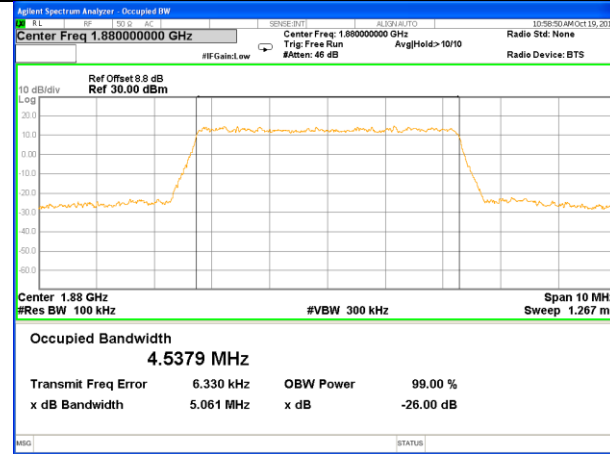

Middle Channel / 3MHz / 16QAM

Highest Channel / 3MHz / QPSK

Highest Channel / 3MHz / 16QAM

LTE band 2

LTE band 2 (99% and -26 Bandwidth)

Lowest Channel / 5MHz / QPSK

Lowest Channel / 5MHz / 16QAM

Middle Channel / 5MHz / QPSK

Middle Channel / 5MHz / 16QAM

Highest Channel / 5MHz / QPSK

Highest Channel / 5MHz / 16QAM

LTE band 2

LTE band 2 (99% and -26 Bandwidth)

Lowest Channel / 10MHz / QPSK

Lowest Channel / 10MHz / 16QAM

Middle Channel / 10MHz / QPSK