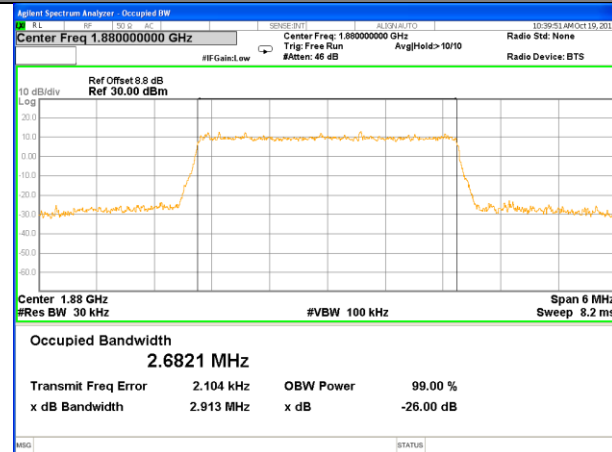

OCCUPIED BANDWIDTH

LTE band 2

LTE band 2 (99% and -26 Bandwidth)

LTE band 2

LTE band 2 (99% and -26 Bandwidth)

Lowest Channel / 3MHz / QPSK

Lowest Channel / 3MHz / 16QAM

Middle Channel / 3MHz / QPSK

Middle Channel / 3MHz / 16QAM

Highest Channel / 3MHz / QPSK

Highest Channel / 3MHz / 16QAM

LTE band 2

LTE band 2 (99% and -26 Bandwidth)

Lowest Channel / 5MHz / QPSK

Lowest Channel / 5MHz / 16QAM

Middle Channel / 5MHz / QPSK