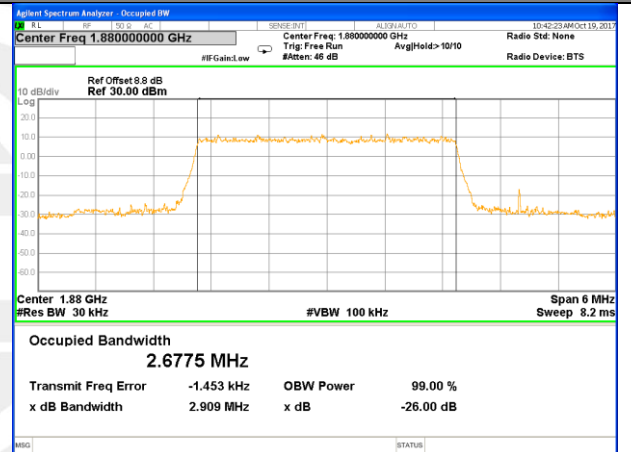

OCCUPIED BANDWIDTH

LTE band 2

LTE band 2 (99% and -26 Bandwidth)

LTE band 2

LTE band 2 (99% and -26 Bandwidth)

Lowest Channel / 3MHz / QPSK

Lowest Channel / 3MHz / 16QAM

Middle Channel / 3MHz / QPSK

Middle Channel / 3MHz / 16QAM

Highest Channel / 3MHz / QPSK

Highest Channel / 3MHz / 16QAM

LTE band 2

LTE band 2 (99% and -26 Bandwidth)

Lowest Channel / 5MHz / QPSK

Lowest Channel / 5MHz / 16QAM

Middle Channel / 5MHz / QPSK