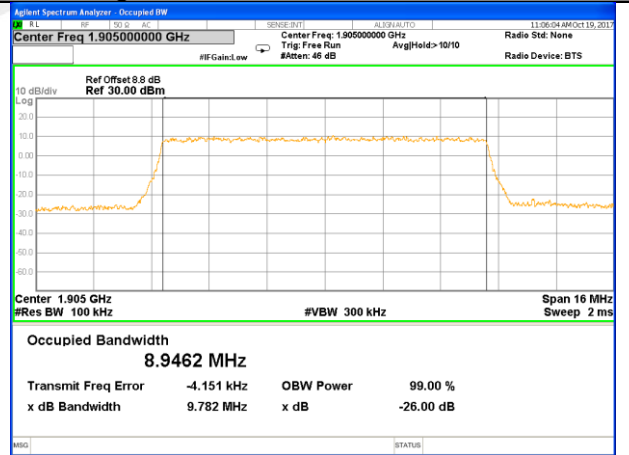

Middle Channel / 3MHz / 16QAM

Highest Channel / 3MHz / QPSK

Highest Channel / 3MHz / 16QAM

LTE band 2

LTE band 2 (99% and -26 Bandwidth)

Lowest Channel / 5MHz / QPSK

Lowest Channel / 5MHz / 16QAM

Middle Channel / 5MHz / QPSK

Middle Channel / 5MHz / 16QAM

Highest Channel / 5MHz / QPSK

Highest Channel / 5MHz / 16QAM

LTE band 2

LTE band 2 (99% and -26 Bandwidth)

Lowest Channel / 10MHz / QPSK

Lowest Channel / 10MHz / 16QAM

Middle Channel / 10MHz / QPSK

Middle Channel / 10MHz / 16QAM

Highest Channel / 10MHz / QPSK

Highest Channel / 10MHz / 16QAM

LTE band 2

LTE band 2 (99% and -26 Bandwidth)

Lowest Channel / 15MHz / QPSK

Lowest Channel / 15MHz / 16QAM

Middle Channel / 15MHz / QPSK