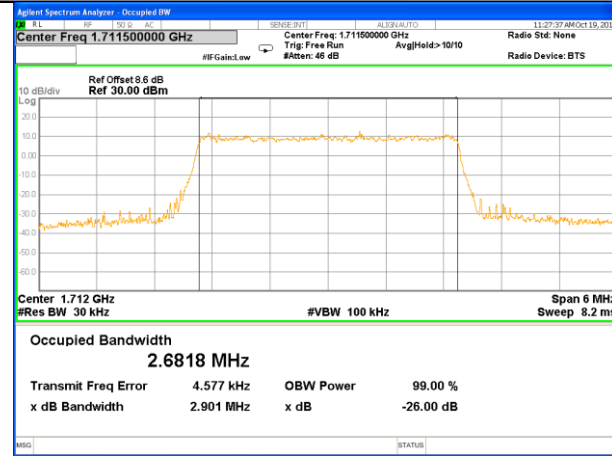

Middle Channel / 15MHz / 16QAM

Highest Channel / 15MHz / QPSK

Highest Channel / 15MHz / 16QAM

LTE band 2

LTE band 2 (99% and -26 Bandwidth)

Lowest Channel / 20MHz / QPSK

Lowest Channel / 20MHz / 16QAM

Middle Channel / 20MHz / QPSK

Middle Channel / 20MHz / 16QAM

Highest Channel / 20MHz / QPSK

Highest Channel / 20MHz / 16QAM

LTE band 4

LTE band 4

LTE band 4 (99% and -26 Bandwidth)

Lowest Channel / 3MHz / QPSK

Lowest Channel / 3MHz / 16QAM

Middle Channel / 3MHz / QPSK

Middle Channel / 3MHz / 16QAM

Highest Channel / 3MHz / QPSK

Highest Channel / 3MHz / 16QAM

LTE band 4

LTE band 4 (99% and -26 Bandwidth)

Lowest Channel / 5MHz / QPSK

Lowest Channel / 5MHz / 16QAM