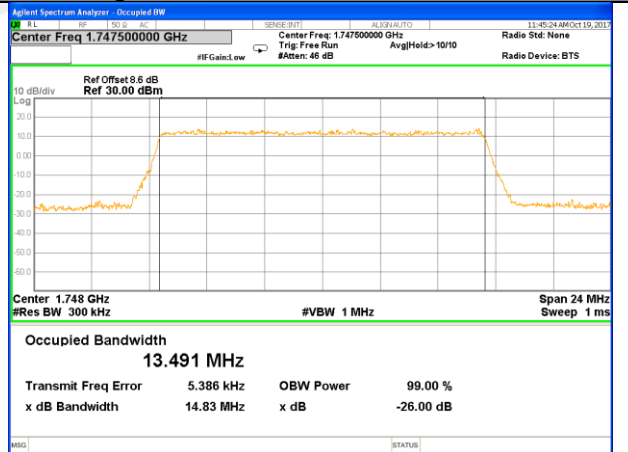

Middle Channel / 10MHz / QPSK

Middle Channel / 10MHz / 16QAM

Highest Channel / 10MHz / QPSK

Highest Channel / 10MHz / 16QAM

LTE band 4

LTE band 4 (99% and -26 Bandwidth)

Lowest Channel / 15MHz / QPSK

Lowest Channel / 15MHz / 16QAM

Middle Channel / 15MHz / QPSK

Middle Channel / 15MHz / 16QAM

Highest Channel / 15MHz / QPSK

Highest Channel / 15MHz / 16QAM

LTE band 4

LTE band 4 (99% and -26 Bandwidth)

Lowest Channel / 20MHz / QPSK

Lowest Channel / 20MHz / 16QAM