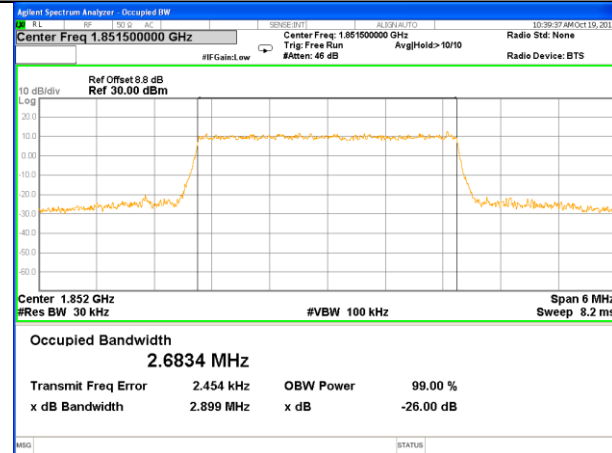

OCCUPIED BANDWIDTH

LTE band 2

LTE band 2 (99% and -26 Bandwidth)

LTE band 2

LTE band 2 (99% and -26 Bandwidth)

Lowest Channel / 3MHz / QPSK

Lowest Channel / 3MHz / 16QAM

Middle Channel / 3MHz / QPSK

Middle Channel / 3MHz / 16QAM

Highest Channel / 3MHz / QPSK

Highest Channel / 3MHz / 16QAM

LTE band 2

LTE band 2 (99% and -26 Bandwidth)

Lowest Channel / 5MHz / QPSK

Lowest Channel / 5MHz / 16QAM

Middle Channel / 5MHz / QPSK

Middle Channel / 5MHz / 16QAM

Highest Channel / 5MHz / QPSK

Highest Channel / 5MHz / 16QAM

LTE band 2

LTE band 2 (99% and -26 Bandwidth)

Lowest Channel / 10MHz / QPSK

Lowest Channel / 10MHz / 16QAM

Middle Channel / 10MHz / QPSK