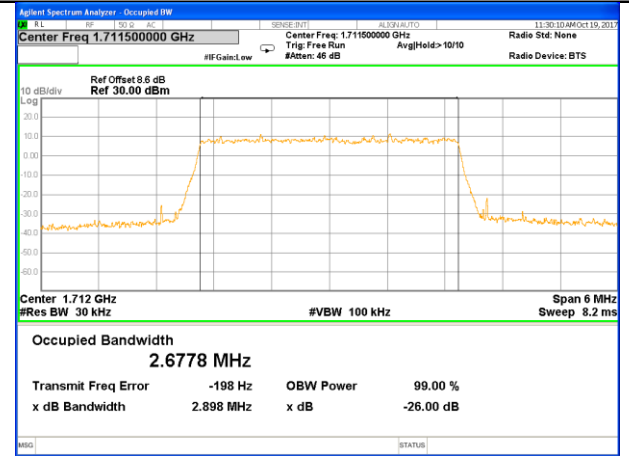

Middle Channel / 15MHz / 16QAM

Highest Channel / 15MHz / QPSK

Highest Channel / 15MHz / 16QAM

LTE band 2

LTE band 2 (99% and -26 Bandwidth)

Lowest Channel / 20MHz / QPSK

Lowest Channel / 20MHz / 16QAM

Middle Channel / 20MHz / QPSK

Middle Channel / 20MHz / 16QAM

Highest Channel / 20MHz / QPSK

Highest Channel / 20MHz / 16QAM

LTE band 4

LTE band 4

LTE band 4 (99% and -26 Bandwidth)

Lowest Channel / 3MHz / QPSK

Lowest Channel / 3MHz / 16QAM

Middle Channel / 3MHz / QPSK

Middle Channel / 3MHz / 16QAM

Highest Channel / 3MHz / QPSK

Highest Channel / 3MHz / 16QAM

LTE band 4

LTE band 4 (99% and -26 Bandwidth)

Lowest Channel / 5MHz / QPSK

Lowest Channel / 5MHz / 16QAM