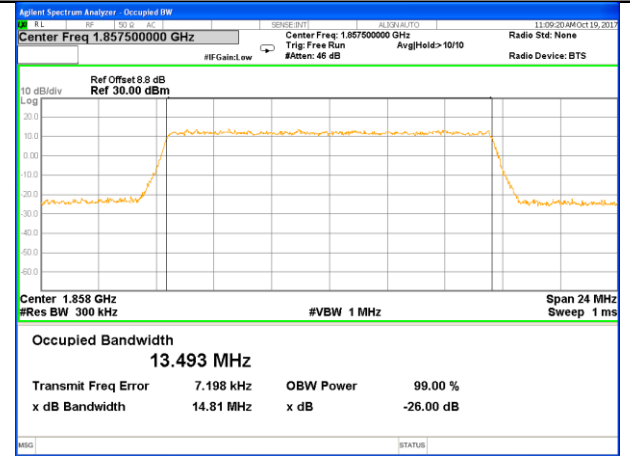

Middle Channel / 5MHz / 16QAM

Highest Channel / 5MHz / QPSK

Highest Channel / 5MHz / 16QAM

LTE band 2

LTE band 2 (99% and -26 Bandwidth)

Lowest Channel / 10MHz / QPSK

Lowest Channel / 10MHz / 16QAM

Middle Channel / 10MHz / QPSK

Middle Channel / 10MHz / 16QAM

Highest Channel / 10MHz / QPSK

Highest Channel / 10MHz / 16QAM

LTE band 2

LTE band 2 (99% and -26 Bandwidth)

Lowest Channel / 15MHz / QPSK

Lowest Channel / 15MHz / 16QAM

Middle Channel / 15MHz / QPSK

Middle Channel / 15MHz / 16QAM

Highest Channel / 15MHz / QPSK

Highest Channel / 15MHz / 16QAM

LTE band 2

LTE band 2 (99% and -26 Bandwidth)

Lowest Channel / 20MHz / QPSK

Lowest Channel / 20MHz / 16QAM

Middle Channel / 20MHz / QPSK

Middle Channel / 20MHz / 16QAM

Highest Channel / 20MHz / QPSK

Highest Channel / 20MHz / 16QAM

LTE band 4

LTE band 4

LTE band 4 (99% and -26 Bandwidth)

Lowest Channel / 3MHz / QPSK

Lowest Channel / 3MHz / 16QAM