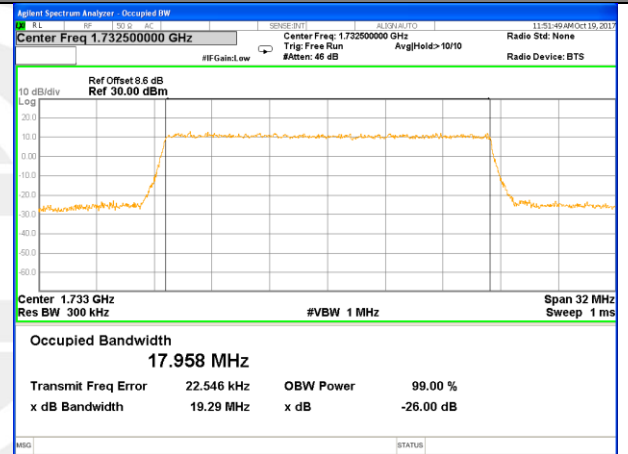

Middle Channel / 20MHz / 16QAM