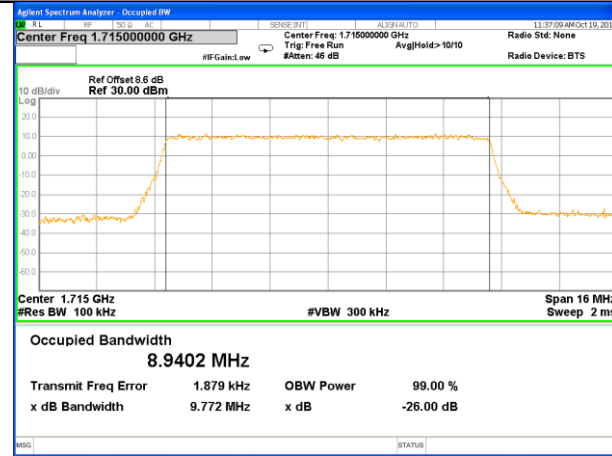

Middle Channel / 3MHz / QPSK

Middle Channel / 3MHz / 16QAM

Highest Channel / 3MHz / QPSK

Highest Channel / 3MHz / 16QAM

LTE band 4

LTE band 4 (99% and -26 Bandwidth)

Lowest Channel / 5MHz / QPSK

Lowest Channel / 5MHz / 16QAM

Middle Channel / 5MHz / QPSK

Middle Channel / 5MHz / 16QAM

Highest Channel / 5MHz / QPSK

Highest Channel / 5MHz / 16QAM

LTE band 4

LTE band 4 (99% and -26 Bandwidth)

Lowest Channel / 10MHz / QPSK

Lowest Channel / 10MHz / 16QAM

Middle Channel / 10MHz / QPSK

Middle Channel / 10MHz / 16QAM

Highest Channel / 10MHz / QPSK

Highest Channel / 10MHz / 16QAM

LTE band 4

LTE band 4 (99% and -26 Bandwidth)

Lowest Channel / 15MHz / QPSK

Lowest Channel / 15MHz / 16QAM