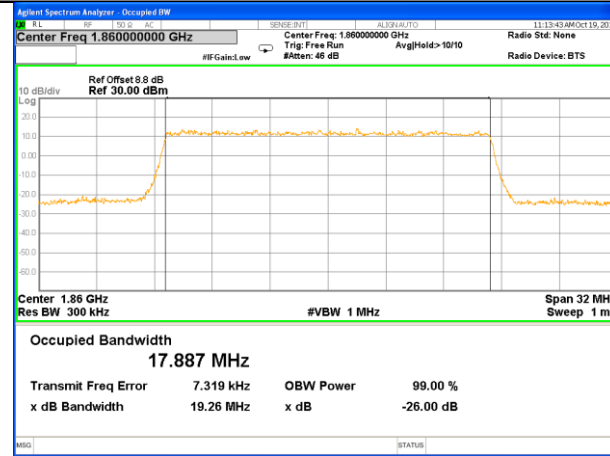

Middle Channel / 10MHz / 16QAM

Highest Channel / 10MHz / QPSK

Highest Channel / 10MHz / 16QAM

LTE band 2

LTE band 2 (99% and -26 Bandwidth)

Lowest Channel / 15MHz / QPSK

Lowest Channel / 15MHz / 16QAM

Middle Channel / 15MHz / QPSK

Middle Channel / 15MHz / 16QAM

Highest Channel / 15MHz / QPSK

Highest Channel / 15MHz / 16QAM

LTE band 2

LTE band 2 (99% and -26 Bandwidth)

Lowest Channel / 20MHz / QPSK

Lowest Channel / 20MHz / 16QAM

Middle Channel / 20MHz / QPSK

Middle Channel / 20MHz / 16QAM

Highest Channel / 20MHz / QPSK

Highest Channel / 20MHz / 16QAM

LTE band 4

LTE band 4

LTE band 4 (99% and -26 Bandwidth)

Lowest Channel / 3MHz / QPSK

Lowest Channel / 3MHz / 16QAM