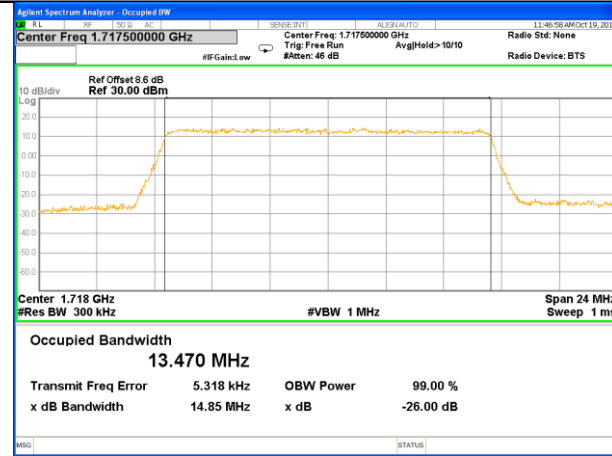

Middle Channel / 5MHz / QPSK

Middle Channel / 5MHz / 16QAM

Highest Channel / 5MHz / QPSK

Highest Channel / 5MHz / 16QAM

LTE band 4

LTE band 4 (99% and -26 Bandwidth)

Lowest Channel / 10MHz / QPSK

Lowest Channel / 10MHz / 16QAM

Middle Channel / 10MHz / QPSK

Middle Channel / 10MHz / 16QAM

Highest Channel / 10MHz / QPSK

Highest Channel / 10MHz / 16QAM

LTE band 4

LTE band 4 (99% and -26 Bandwidth)

Lowest Channel / 15MHz / QPSK

Lowest Channel / 15MHz / 16QAM

Middle Channel / 15MHz / QPSK

Middle Channel / 15MHz / 16QAM

Highest Channel / 15MHz / QPSK

Highest Channel / 15MHz / 16QAM

LTE band 4

LTE band 4 (99% and -26 Bandwidth)

Lowest Channel / 20MHz / QPSK

Lowest Channel / 20MHz / 16QAM