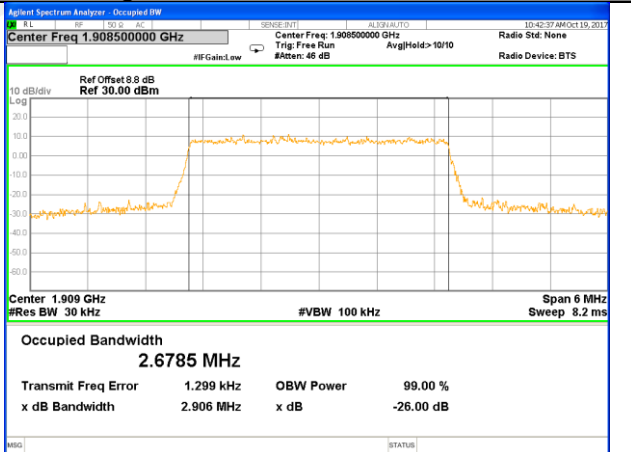

OCCUPIED BANDWIDTH

LTE band 2

LTE band 2 (99% and -26 Bandwidth)

LTE band 2

LTE band 2 (99% and -26 Bandwidth)

Lowest Channel / 3MHz / QPSK

Lowest Channel / 3MHz / 16QAM

Middle Channel / 3MHz / QPSK

Middle Channel / 3MHz / 16QAM

Highest Channel / 3MHz / QPSK

Highest Channel / 3MHz / 16QAM

LTE band 2

LTE band 2 (99% and -26 Bandwidth)

Lowest Channel / 5MHz / QPSK

Lowest Channel / 5MHz / 16QAM

Middle Channel / 5MHz / QPSK

Middle Channel / 5MHz / 16QAM

Highest Channel / 5MHz / QPSK

Highest Channel / 5MHz / 16QAM

LTE band 2

LTE band 2 (99% and -26 Bandwidth)

Lowest Channel / 10MHz / QPSK

Lowest Channel / 10MHz / 16QAM

Middle Channel / 10MHz / QPSK