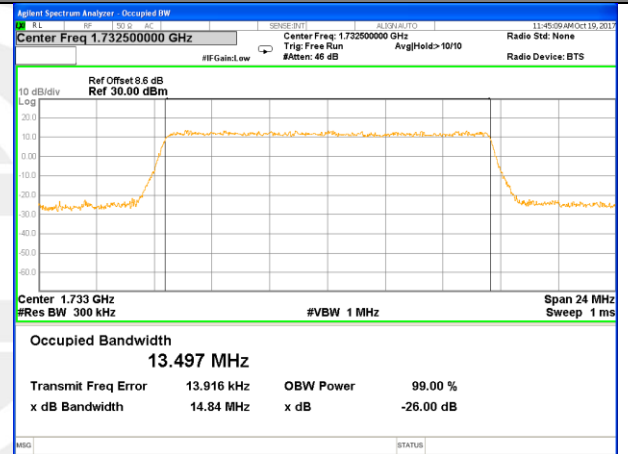

Middle Channel / 5MHz / QPSK

Middle Channel / 5MHz / 16QAM

Highest Channel / 5MHz / QPSK

Highest Channel / 5MHz / 16QAM

LTE band 4

LTE band 4 (99% and -26 Bandwidth)

Lowest Channel / 10MHz / QPSK

Lowest Channel / 10MHz / 16QAM

Middle Channel / 10MHz / QPSK

Middle Channel / 10MHz / 16QAM

Highest Channel / 10MHz / QPSK

Highest Channel / 10MHz / 16QAM

LTE band 4

LTE band 4 (99% and -26 Bandwidth)

Lowest Channel / 15MHz / QPSK

Lowest Channel / 15MHz / 16QAM

Middle Channel / 15MHz / QPSK

Middle Channel / 15MHz / 16QAM

Highest Channel / 15MHz / QPSK

Highest Channel / 15MHz / 16QAM

LTE band 4

LTE band 4 (99% and -26 Bandwidth)

Lowest Channel / 20MHz / QPSK

Lowest Channel / 20MHz / 16QAM