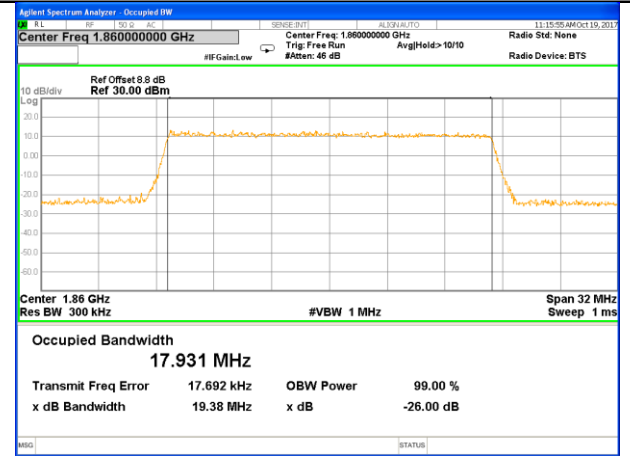

Middle Channel / 10MHz / 16QAM

Highest Channel / 10MHz / QPSK

Highest Channel / 10MHz / 16QAM

LTE band 2

LTE band 2 (99% and -26 Bandwidth)

Lowest Channel / 15MHz / QPSK

Lowest Channel / 15MHz / 16QAM

Middle Channel / 15MHz / QPSK

Middle Channel / 15MHz / 16QAM

Highest Channel / 15MHz / QPSK

Highest Channel / 15MHz / 16QAM

LTE band 2

LTE band 2 (99% and -26 Bandwidth)

Lowest Channel / 20MHz / QPSK

Lowest Channel / 20MHz / 16QAM

Middle Channel / 20MHz / QPSK

Middle Channel / 20MHz / 16QAM

Highest Channel / 20MHz / QPSK

Highest Channel / 20MHz / 16QAM

LTE band 4

LTE band 4

LTE band 4 (99% and -26 Bandwidth)

Lowest Channel / 3MHz / QPSK

Lowest Channel / 3MHz / 16QAM