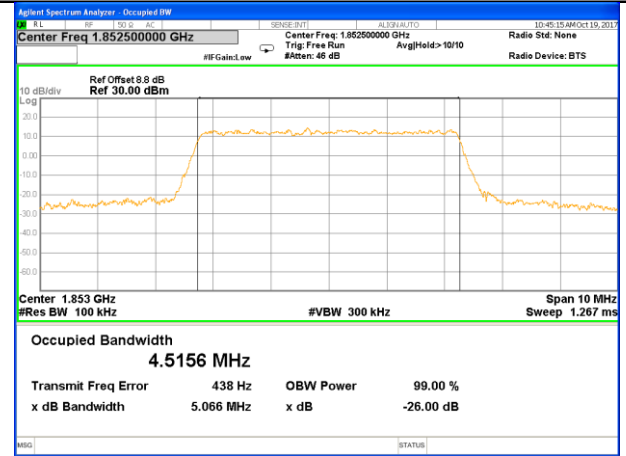

Middle Channel / 3MHz / 16QAM

Highest Channel / 3MHz / QPSK

Highest Channel / 3MHz / 16QAM

LTE band 2

LTE band 2 (99% and -26 Bandwidth)

Lowest Channel / 5MHz / QPSK

Lowest Channel / 5MHz / 16QAM

Middle Channel / 5MHz / QPSK

Middle Channel / 5MHz / 16QAM

Highest Channel / 5MHz / QPSK

Highest Channel / 5MHz / 16QAM

LTE band 2

LTE band 2 (99% and -26 Bandwidth)

Lowest Channel / 10MHz / QPSK

Lowest Channel / 10MHz / 16QAM

Middle Channel / 10MHz / QPSK