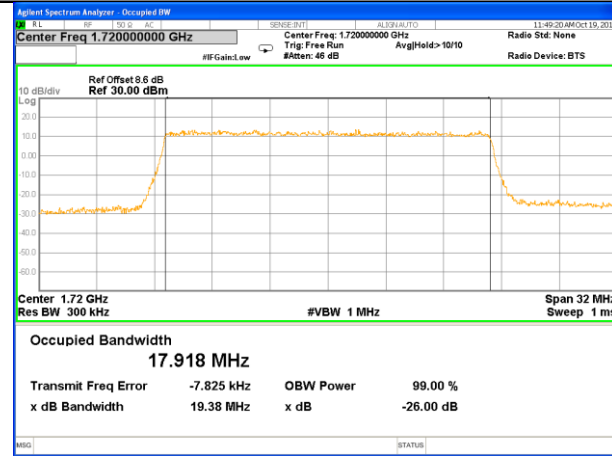

Middle Channel / 10MHz / QPSK

Middle Channel / 10MHz / 16QAM

Highest Channel / 10MHz / QPSK

Highest Channel / 10MHz / 16QAM

LTE band 4

LTE band 4 (99% and -26 Bandwidth)

Lowest Channel / 15MHz / QPSK

Lowest Channel / 15MHz / 16QAM

Middle Channel / 15MHz / QPSK

Middle Channel / 15MHz / 16QAM

Highest Channel / 15MHz / QPSK

Highest Channel / 15MHz / 16QAM

LTE band 4

LTE band 4 (99% and -26 Bandwidth)

Lowest Channel / 20MHz / QPSK

Lowest Channel / 20MHz / 16QAM