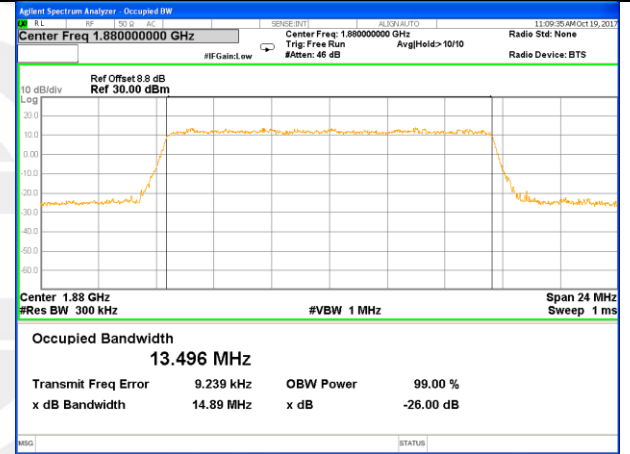

Middle Channel / 5MHz / 16QAM

Highest Channel / 5MHz / QPSK

Highest Channel / 5MHz / 16QAM

LTE band 2

LTE band 2 (99% and -26 Bandwidth)

Lowest Channel / 10MHz / QPSK

Lowest Channel / 10MHz / 16QAM

Middle Channel / 10MHz / QPSK

Middle Channel / 10MHz / 16QAM

Highest Channel / 10MHz / QPSK

Highest Channel / 10MHz / 16QAM

LTE band 2

LTE band 2 (99% and -26 Bandwidth)

Lowest Channel / 15MHz / QPSK

Lowest Channel / 15MHz / 16QAM

Middle Channel / 15MHz / QPSK

Middle Channel / 15MHz / 16QAM

Highest Channel / 15MHz / QPSK

Highest Channel / 15MHz / 16QAM

LTE band 2

LTE band 2 (99% and -26 Bandwidth)

Lowest Channel / 20MHz / QPSK

Lowest Channel / 20MHz / 16QAM

Middle Channel / 20MHz / QPSK

Middle Channel / 20MHz / 16QAM

Highest Channel / 20MHz / QPSK

Highest Channel / 20MHz / 16QAM

LTE band 4

LTE band 4

LTE band 4 (99% and -26 Bandwidth)

Lowest Channel / 3MHz / QPSK

Lowest Channel / 3MHz / 16QAM