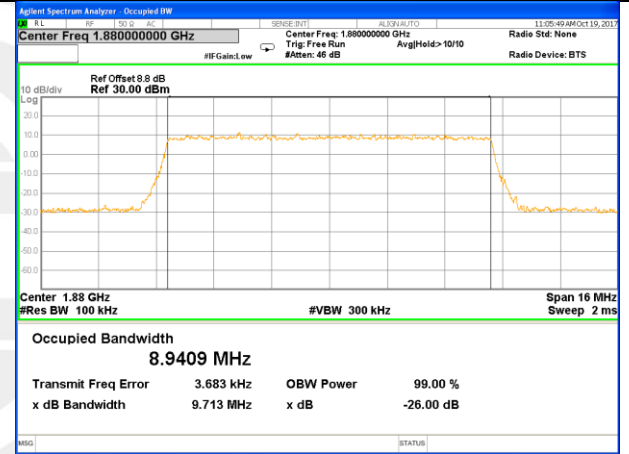

Middle Channel / 3MHz / 16QAM

Highest Channel / 3MHz / QPSK

Highest Channel / 3MHz / 16QAM

LTE band 2

LTE band 2 (99% and -26 Bandwidth)

Lowest Channel / 5MHz / QPSK

Lowest Channel / 5MHz / 16QAM

Middle Channel / 5MHz / QPSK

Middle Channel / 5MHz / 16QAM

Highest Channel / 5MHz / QPSK

Highest Channel / 5MHz / 16QAM

LTE band 2

LTE band 2 (99% and -26 Bandwidth)

Lowest Channel / 10MHz / QPSK

Lowest Channel / 10MHz / 16QAM

Middle Channel / 10MHz / QPSK

Middle Channel / 10MHz / 16QAM

Highest Channel / 10MHz / QPSK

Highest Channel / 10MHz / 16QAM

LTE band 2

LTE band 2 (99% and -26 Bandwidth)

Lowest Channel / 15MHz / QPSK

Lowest Channel / 15MHz / 16QAM

Middle Channel / 15MHz / QPSK