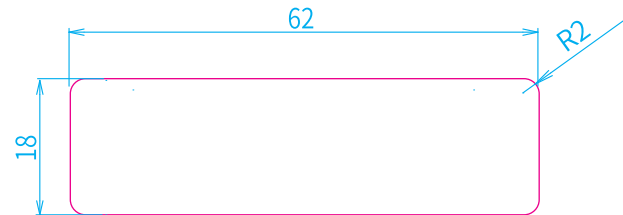

RS-301_English label

NOTE

1. DESIGNER'S APPROVAL REQUIRED BEFORE MASS PRODUCTION.
2. NO SCRATCH, STAIN OF SURFACE ARE ALLOWED.

This part should not contain prohibited hazardous substances(Pb,Cd,Cr+6,Hg,PBB,PBDE) and details should comply with Eco-SCM LG(31)-F-1000 standard

Engineering Notify		APPLICATION		M-P	EVENT	DPP (●) LPP ( )	
Material	RS-301 A RT PAPER 0.2T LAMI BK	SCALE	UNIT	PREPARED 2017.11.03		DESCRIPTION	
Printed	BLACK	1:1	mm	M.J.Jung			
Treatment	NONG LOSSY LAMIN ATE	CI TECH		CHECKED		MODEL NO.	RS-301
				APPROVED		PART NO.