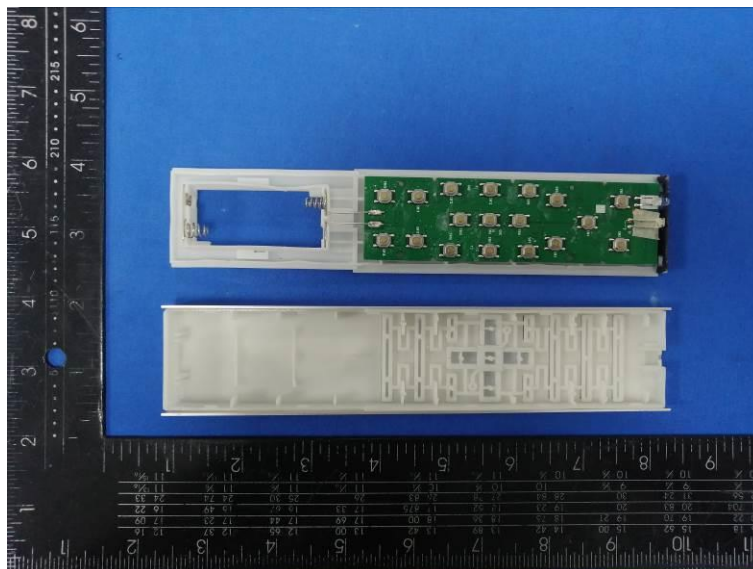

GS-R18E (RC850) Internal Photos of the EUT

Photo 1

Photo 2

Photo 3

Photo 4

Photo 5

Photo 6

Photo 7

BLE Antenna