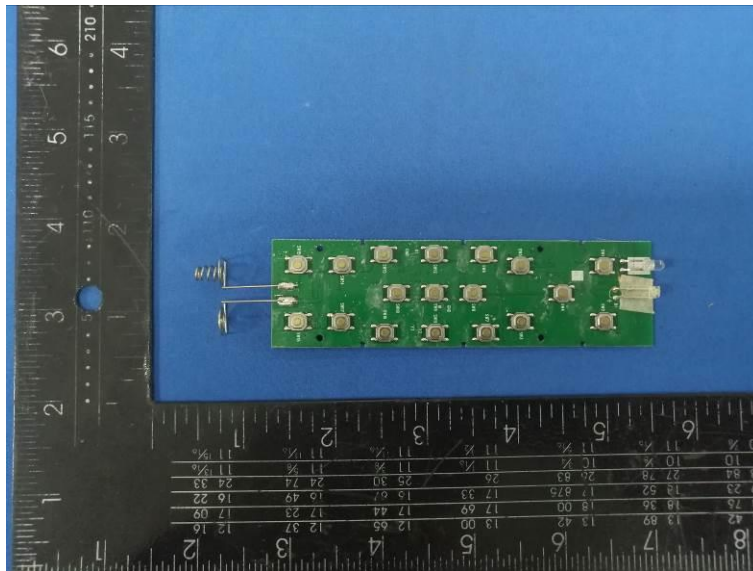

GS-R18E (RC850) Internal Photos of the EUT

Photo 1

Photo 2

Photo 3

Photo 4

Photo 5

Photo 6

Photo 7

BLE Antenna