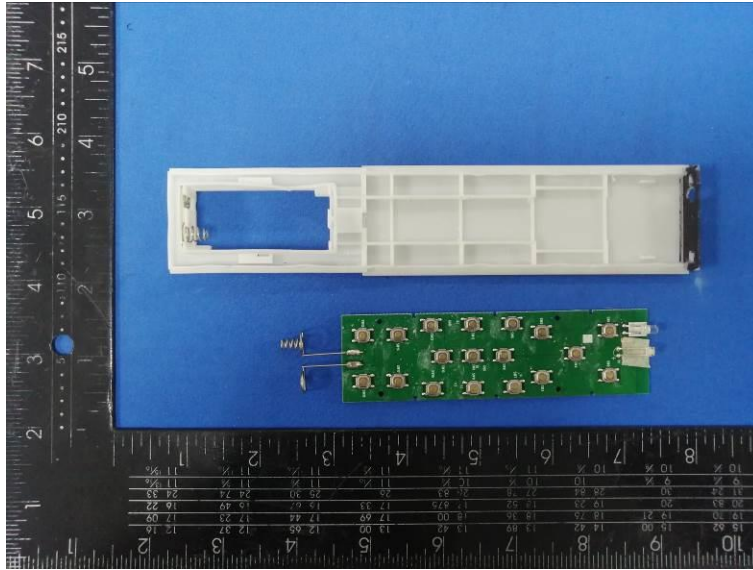

GS-R18E (RC850) Internal Photos of the EUT

Photo 1

Photo 2

Photo 3

Photo 4

Photo 5

Photo 6

Photo 7

BLE Antenna