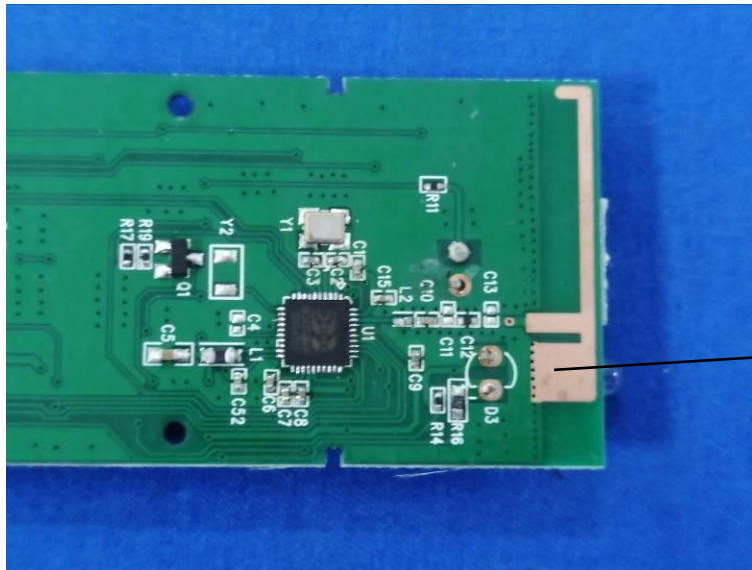

GS-R18E (RC850) Internal Photos of the EUT

Photo 1

Photo 2

Photo 3

Photo 4

Photo 5

Photo 6

Photo 7

BLE Antenna