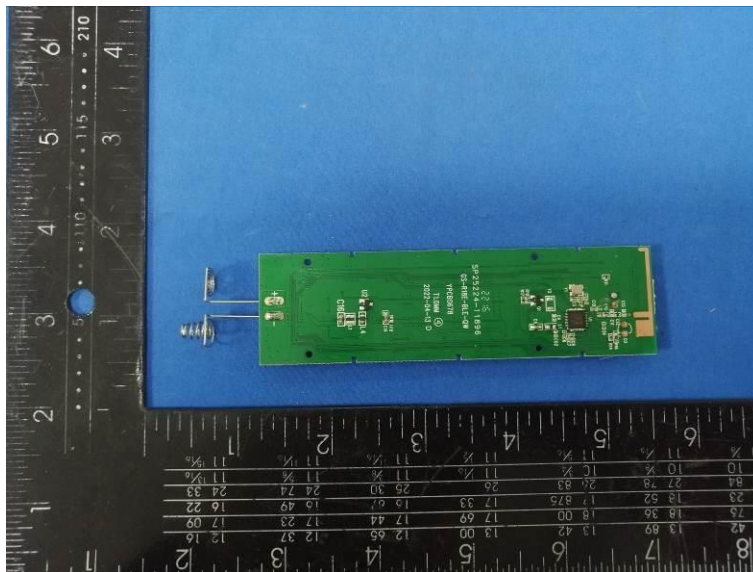

GS-R18E (RC850) Internal Photos of the EUT

Photo 1

Photo 2

Photo 3

Photo 4

Photo 5

Photo 6

Photo 7

BLE Antenna