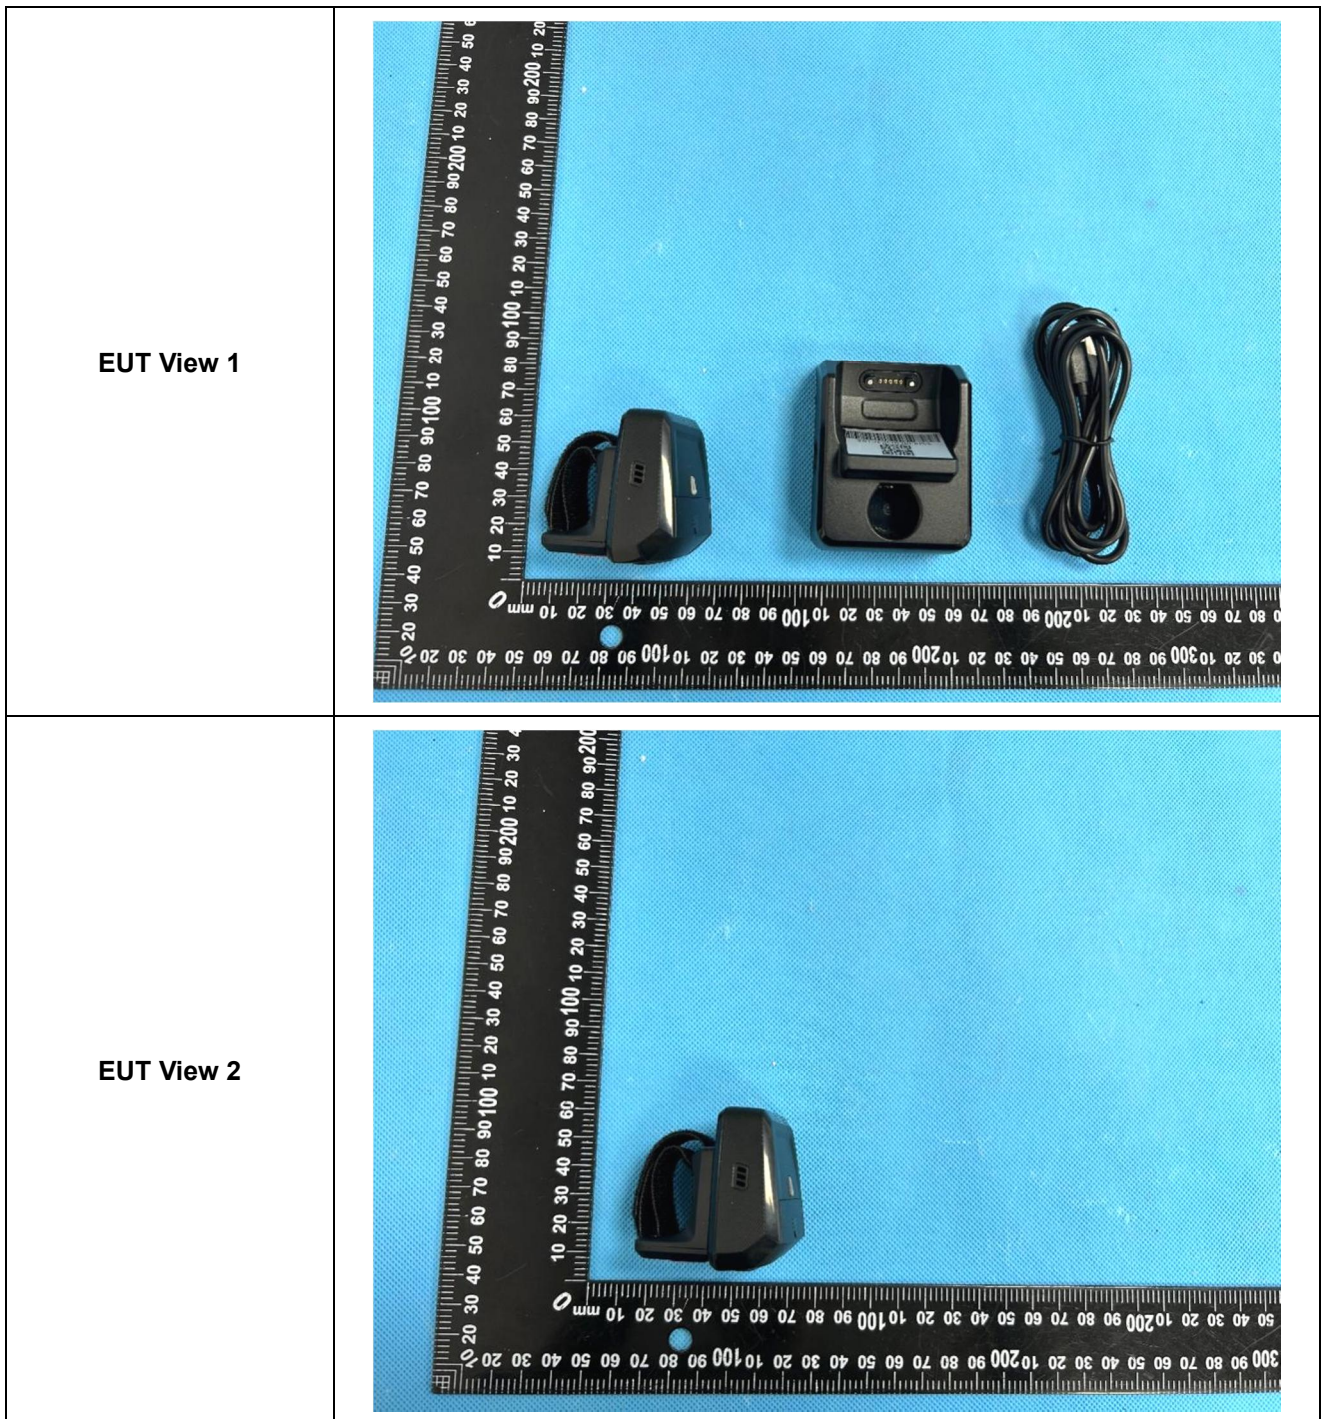

EXHIBIT 2 - EUT EXTERNAL PHOTOGRAPHS

<p>EUT View 3</p>	 A black electronic device with a strap is shown next to a ruler for scale. The ruler is marked in millimeters and centimeters. The device is positioned vertically, and the ruler is placed horizontally next to it. The background is a light blue textured surface.
<p>EUT View 4</p>	 A black electronic device with a red button is shown next to a ruler for scale. The ruler is marked in millimeters and centimeters. The device is positioned horizontally, and the ruler is placed vertically next to it. The background is a light blue textured surface.

<p>EUT View 5</p>	
<p>EUT View 6</p>	

EUT View 7