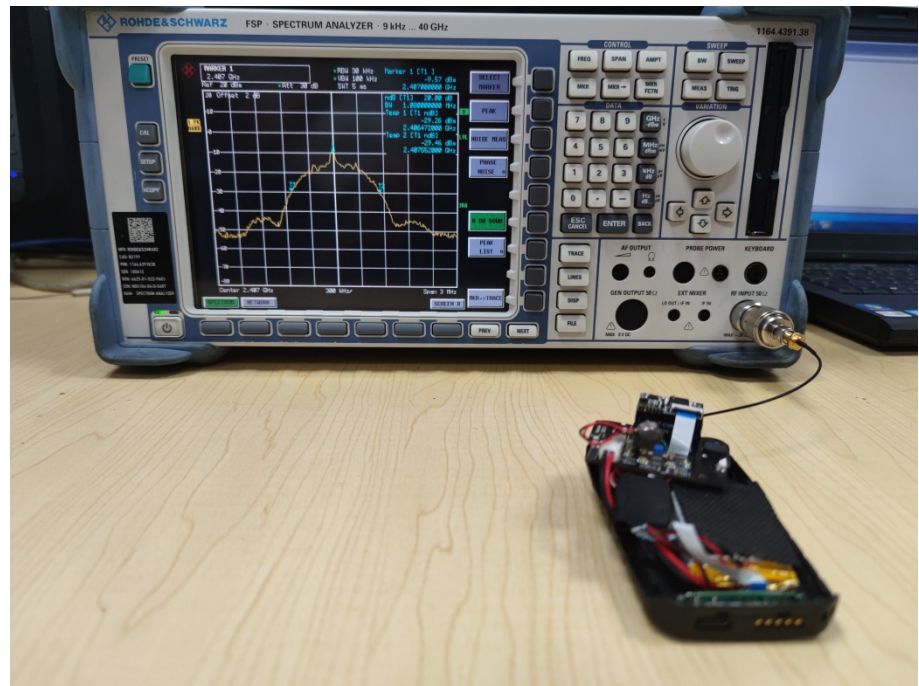

EXHIBIT 4 - TEST SETUP PHOTOGRAPHS

**Conducted Emission
Test Setup**

**Radiation Emission Test
Setup (Below 30MHz)**

Radiation Emission Test Setup (30MHz to 1GHz)

Radiation Emission Test Setup (1GHz to 18GHz)

Radiation Emission Test Setup (Above 18GHz)

Radio Test Setup View (Bluetooth)

**Radio Test Setup View
(2.4GHz SRD)**

***** END OF REPORT *****