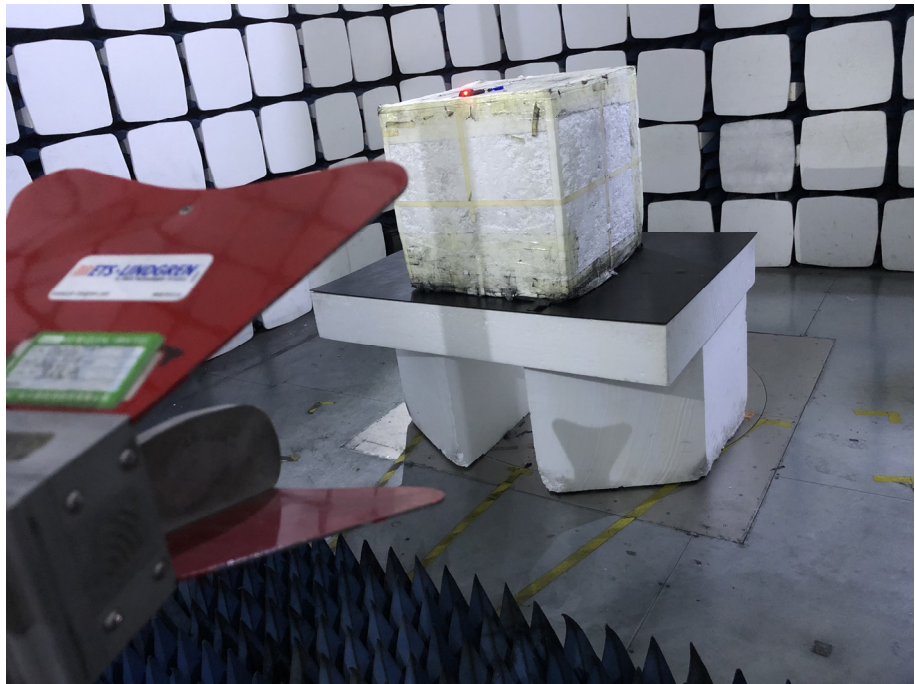

EXHIBIT 4 - TEST SETUP PHOTOGRAPHS

**Conducted Emission
Test Setup**

**Radiation Emission Test
Setup (Below 30MHz)**

Radiation Emission Test Setup (30MHz to 1GHz)

Radiation Emission Test Setup (1GHz to 18GHz)

Radiation Emission Test Setup (Above 18GHz)

Radio Test Setup View (Bluetooth)

**Radio Test Setup View
(2.4GHz SRD)**

***** END OF REPORT *****