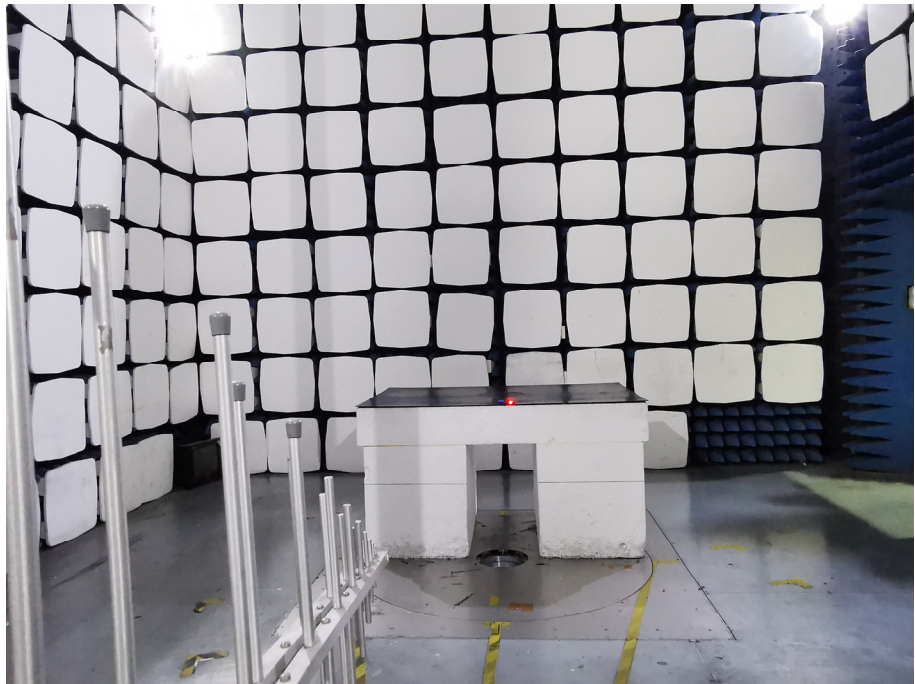

EXHIBIT 4 - TEST SETUP PHOTOGRAPHS

**Conducted Emission
Test Setup**

**Radiation Emission Test
Setup (Below 30MHz)**

Radiation Emission Test Setup (30MHz to 1GHz)

Radiation Emission Test Setup (1GHz to 18GHz)

Radiation Emission Test Setup (Above 18GHz)

Radio Test Setup View (Bluetooth)

**Radio Test Setup View
(2.4GHz SRD)**

***** END OF REPORT *****