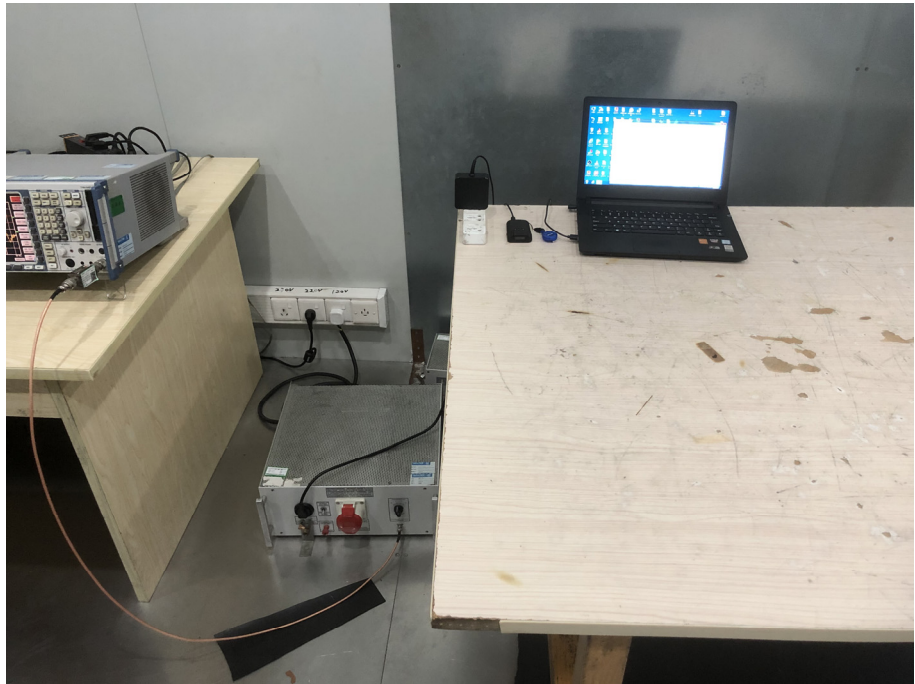

EXHIBIT 4 - TEST SETUP PHOTOGRAPHS

**Conducted Emission
Test Setup**

**Radiation Emission Test
Setup (Below 30MHz)**

Radiation Emission Test Setup (30MHz to 1GHz)

Radiation Emission Test Setup (1GHz to 18GHz)

Radiation Emission Test Setup (Above 18GHz)

Radio Test Setup View (Bluetooth)

**Radio Test Setup View
(2.4GHz SRD)**

***** END OF REPORT *****