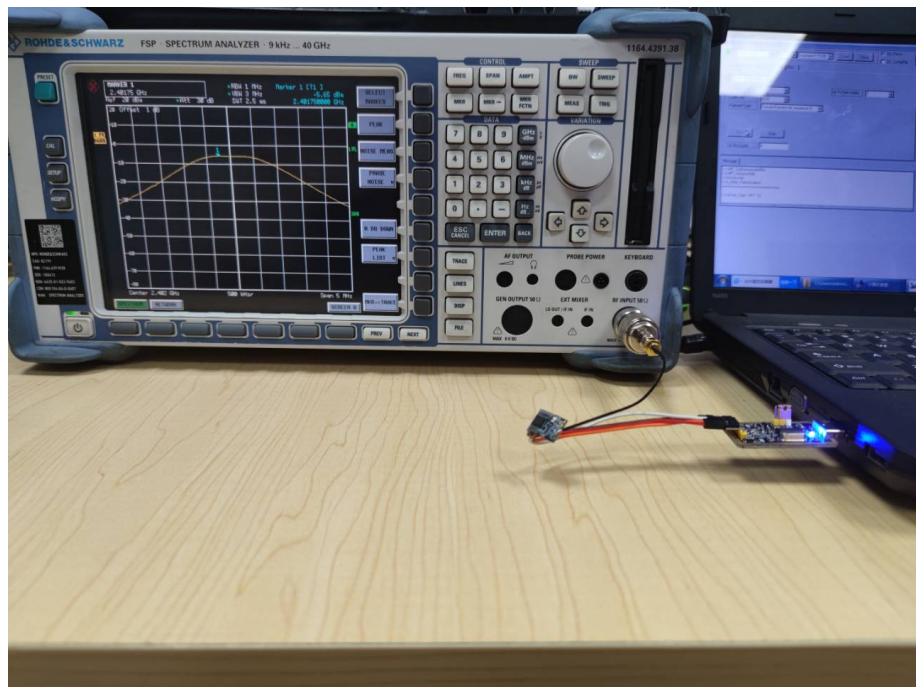

EXHIBIT 4 - TEST SETUP PHOTOGRAPHS

**Conducted Emission
Test Setup**

**Radiation Emission Test
Setup (Below 30MHz)**

Radiation Emission Test Setup (30MHz to 1GHz)

Radiation Emission Test Setup (1GHz to 18GHz)

Radiation Emission Test Setup (Above 18GHz)

Radio Test Setup View (Bluetooth)

**Radio Test Setup View
(2.4GHz SRD)**

***** END OF REPORT *****