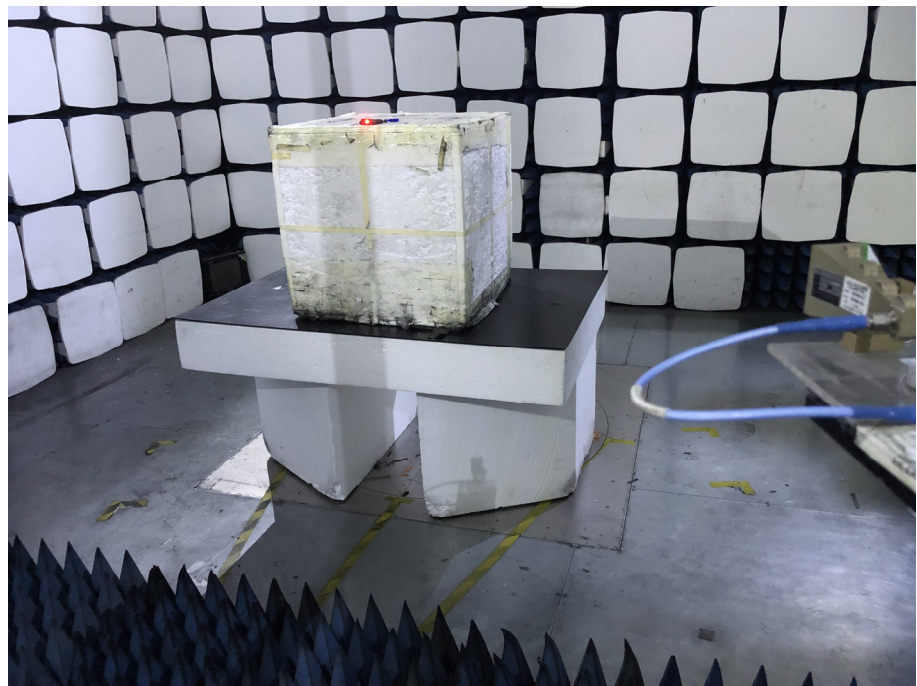

EXHIBIT 4 - TEST SETUP PHOTOGRAPHS

**Conducted Emission
Test Setup**

**Radiation Emission Test
Setup (Below 30MHz)**

Radiation Emission Test Setup (30MHz to 1GHz)

Radiation Emission Test Setup (1GHz to 18GHz)

Radiation Emission Test Setup (Above 18GHz)

Radio Test Setup View (Bluetooth)

**Radio Test Setup View
(2.4GHz SRD)**

***** END OF REPORT *****