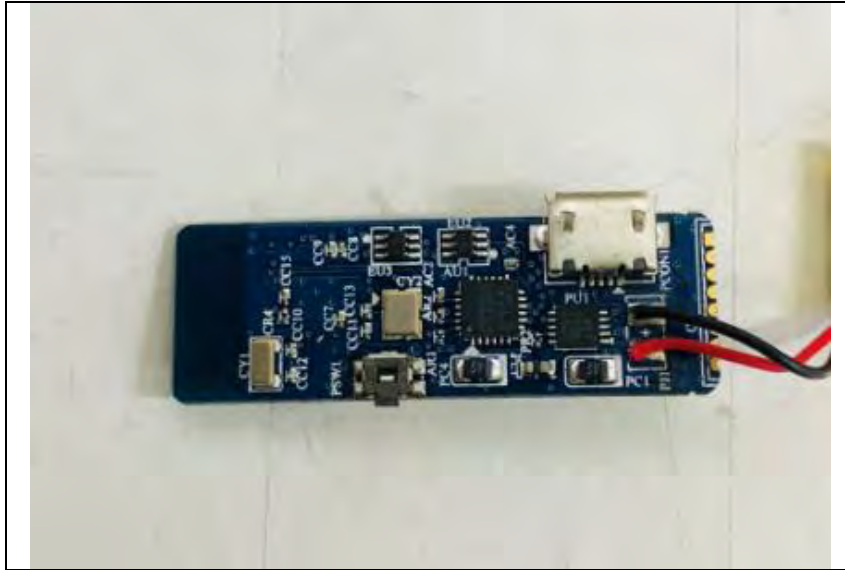

SGS

***Internal photos of EUT***

*Internal view of EUT*

*Top view of Main PCB*

*Bottom view of Main PCB*

## View of Bluetooth part

Bluetooth Low Energy chip