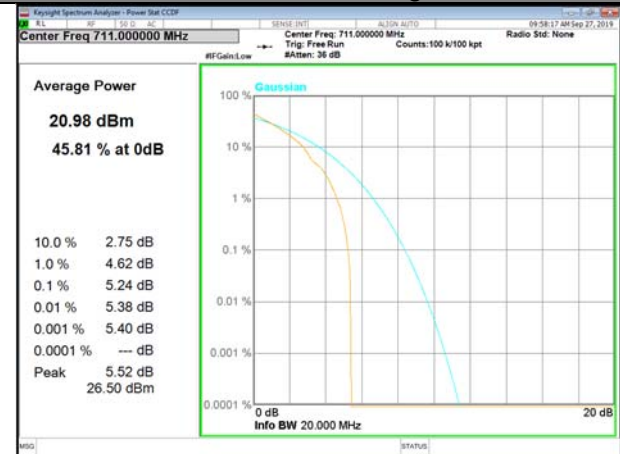

LTE\_FDD\_BAND-17

LTE\_FDD\_BAND-17

B17\_1\_Q16\_Middle\_

B17\_50\_Q16\_Middle\_

B17\_1\_QPSK\_High\_

B17\_50\_QPSK\_High\_

B17\_1\_Q16\_High\_

B17\_50\_Q16\_High\_