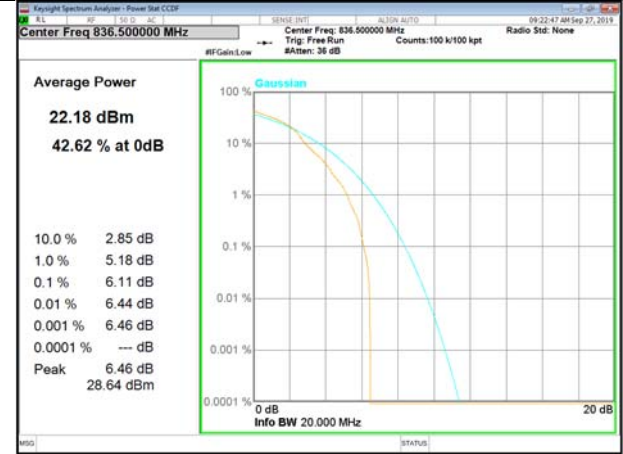

LTE_FDD_BAND-5

LTE_FDD_BAND-5

B5_1_Q16_Middle_