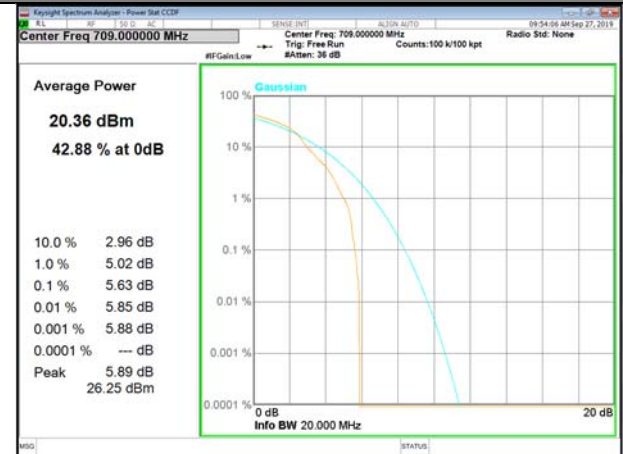

LTE\_FDD\_BAND-17

LTE\_FDD\_BAND-17

B17\_1\_QPSK\_Lower\_

B17\_50\_QPSK\_Lower\_

B17\_1\_Q16\_Lower\_

B17\_50\_Q16\_Lower\_

B17\_1\_QPSK\_Middle\_

B17\_50\_QPSK\_Middle\_