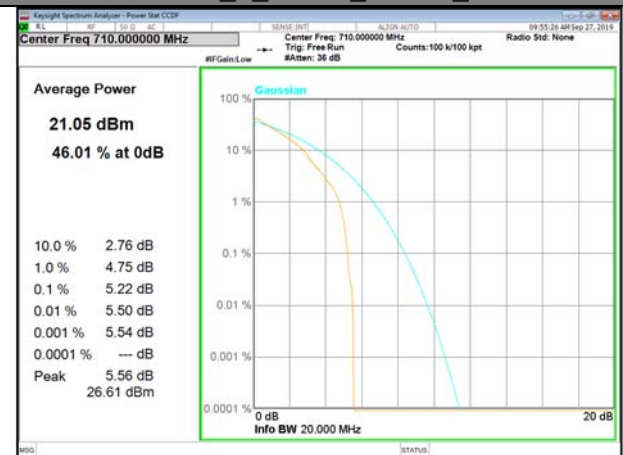

LTE\_FDD\_BAND-17

LTE\_FDD\_BAND-17

B17\_1\_QPSK\_Lower\_

B17\_50\_QPSK\_Lower\_

B17\_1\_Q16\_Lower\_

B17\_50\_Q16\_Lower\_

B17\_1\_QPSK\_Middle\_

B17\_50\_QPSK\_Middle\_