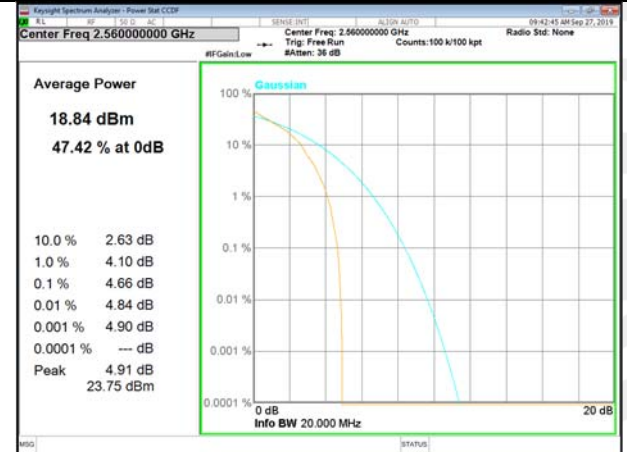

LTE\_FDD\_BAND-7

LTE\_FDD\_BAND-7

B7\_1\_Q16\_Middle\_

B7\_100\_Q16\_Middle\_

B7\_1\_QPSK\_High\_

B7\_100\_QPSK\_High\_

B7\_1\_Q16\_High\_

B7\_100\_Q16\_High\_