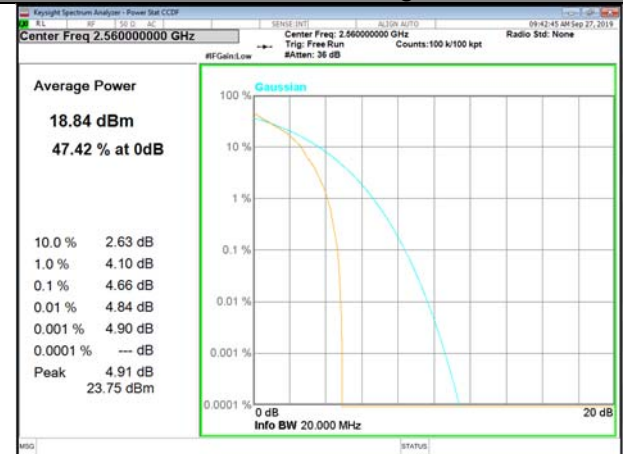

LTE\_FDD\_BAND-12

LTE\_FDD\_BAND-12

B7\_1\_Q16\_Middle\_

B7\_100\_Q16\_Middle\_

B7\_1\_QPSK\_High\_

B7\_100\_QPSK\_High\_

B7\_1\_Q16\_High\_

B7\_100\_Q16\_High\_