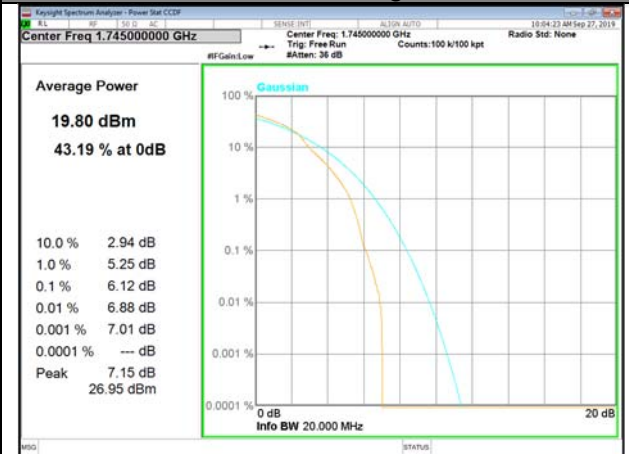

LTE\_FDD\_BAND-4

LTE\_FDD\_BAND-4

B4\_1\_Q16\_Middle\_

B4\_100\_Q16\_Middle\_

B4\_1\_QPSK\_High\_

B4\_100\_QPSK\_High\_

B4\_1\_Q16\_High\_

B4\_100\_Q16\_High\_