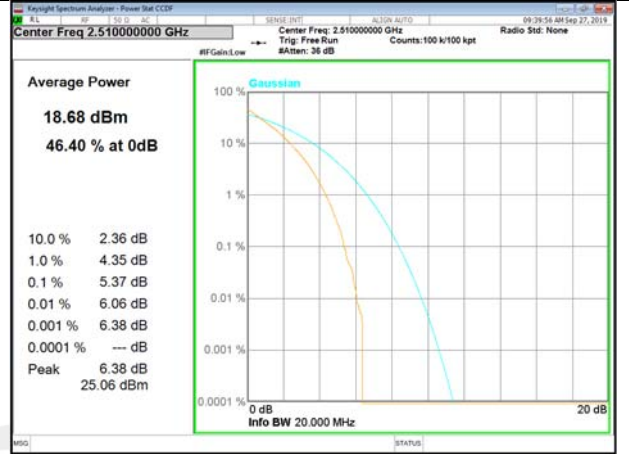

B7_100_QPSK_Lower_