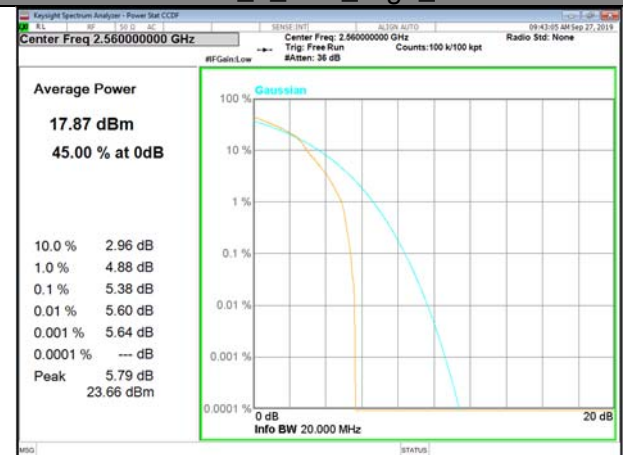

LTE\_FDD\_BAND-12

LTE\_FDD\_BAND-12

B7\_1\_Q16\_Middle\_

B7\_100\_Q16\_Middle\_

B7\_1\_QPSK\_High\_

B7\_100\_QPSK\_High\_

B7\_1\_Q16\_High\_

B7\_100\_Q16\_High\_