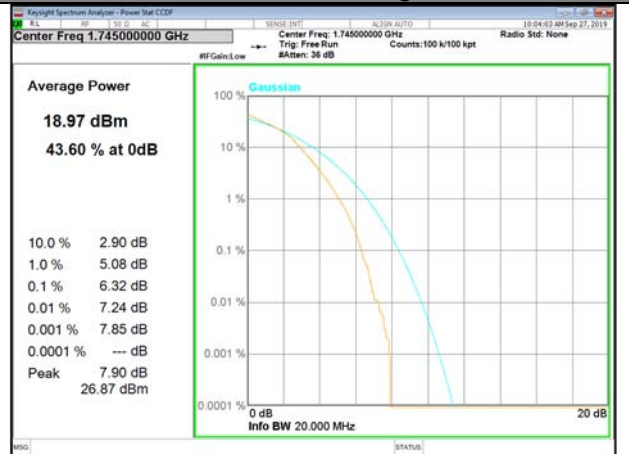

LTE\_FDD\_BAND-4

LTE\_FDD\_BAND-4

B4\_1\_Q16\_Middle\_

B4\_100\_Q16\_Middle\_

B4\_1\_QPSK\_High\_

B4\_100\_QPSK\_High\_

B4\_1\_Q16\_High\_

B4\_100\_Q16\_High\_