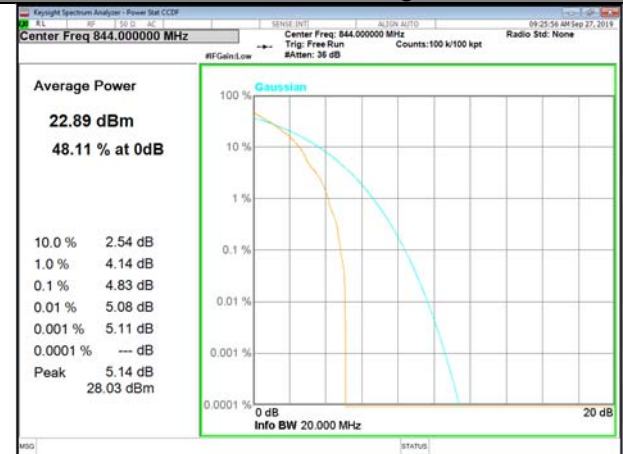

LTE\_FDD\_BAND-5

LTE\_FDD\_BAND-5

B5\_1\_Q16\_Middle\_

B5\_50\_Q16\_Middle\_

B5\_1\_QPSK\_High\_

B5\_50\_QPSK\_High\_

B5\_1\_Q16\_High\_

B5\_50\_Q16\_High\_