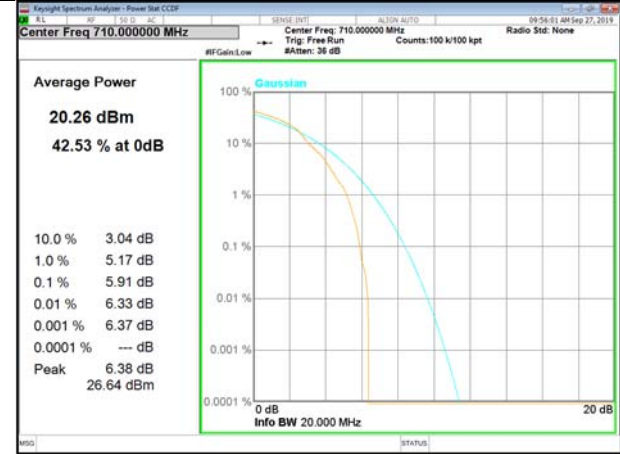

LTE_FDD_BAND-17

LTE_FDD_BAND-17

B17_1_Q16_Middle_