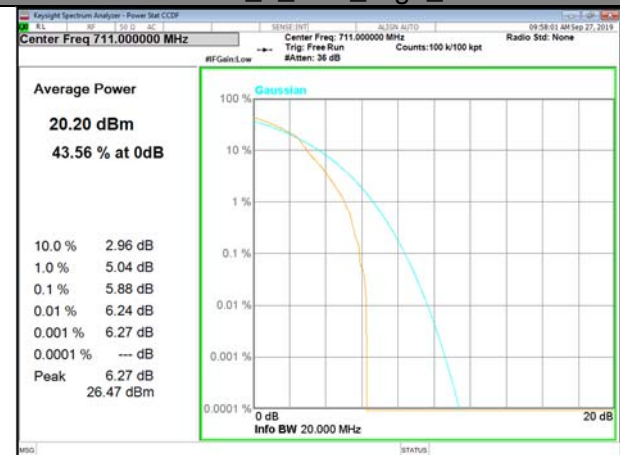

LTE\_FDD\_BAND-17

LTE\_FDD\_BAND-17

B17\_1\_Q16\_Middle\_

B17\_50\_Q16\_Middle\_

B17\_1\_QPSK\_High\_

B17\_50\_QPSK\_High\_

B17\_1\_Q16\_High\_

B17\_50\_Q16\_High\_