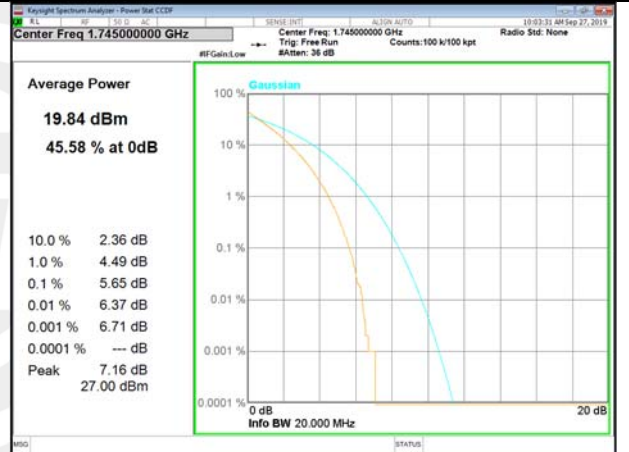

LTE\_FDD\_BAND-4

LTE\_FDD\_BAND-4

B4\_1\_Q16\_Middle\_

B4\_100\_Q16\_Middle\_

B4\_1\_QPSK\_High\_

B4\_100\_QPSK\_High\_

B4\_1\_Q16\_High\_

B4\_100\_Q16\_High\_