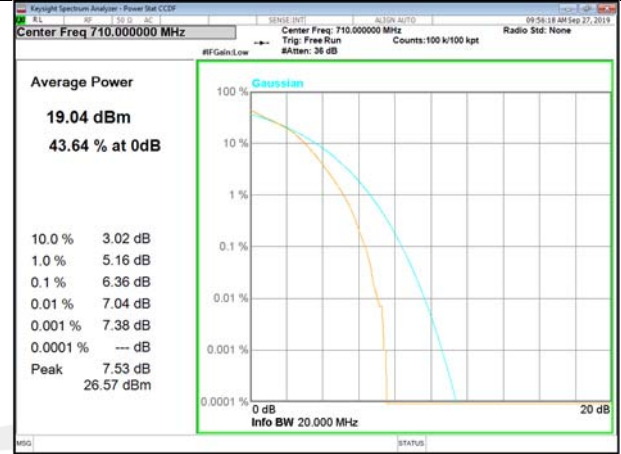

B17_50_Q16_Middle_