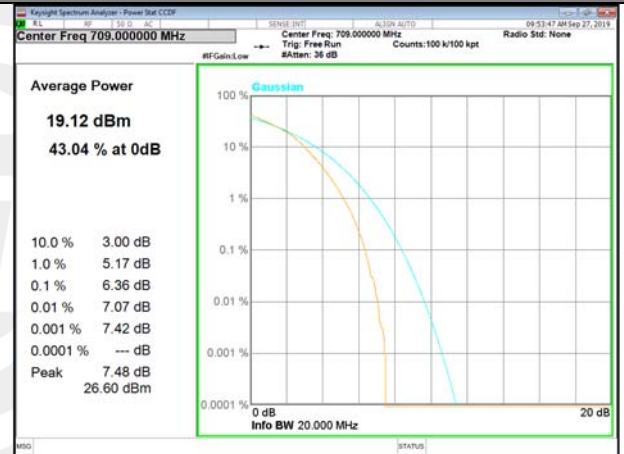

LTE\_FDD\_BAND-17

LTE\_FDD\_BAND-17

B17\_1\_QPSK\_Lower\_

B17\_50\_QPSK\_Lower\_

B17\_1\_Q16\_Lower\_

B17\_50\_Q16\_Lower\_

B17\_1\_QPSK\_Middle\_

B17\_50\_QPSK\_Middle\_