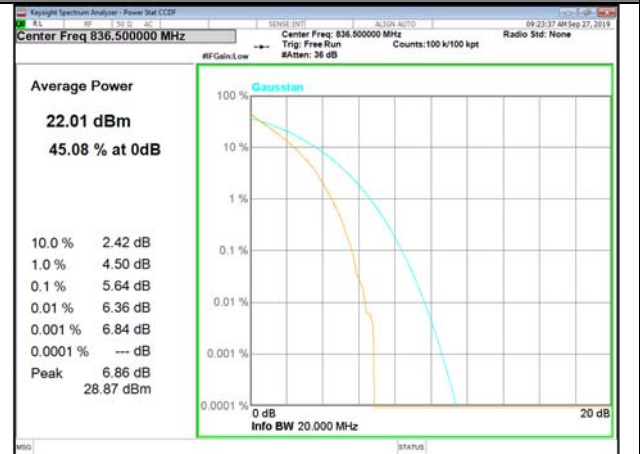

LTE\_FDD\_BAND-5

LTE\_FDD\_BAND-5

B5\_1\_QPSK\_Lower\_

B5\_50\_QPSK\_Lower\_

B5\_1\_Q16\_Lower\_

B5\_50\_Q16\_Lower\_

B5\_1\_QPSK\_Middle\_

B5\_50\_QPSK\_Middle\_