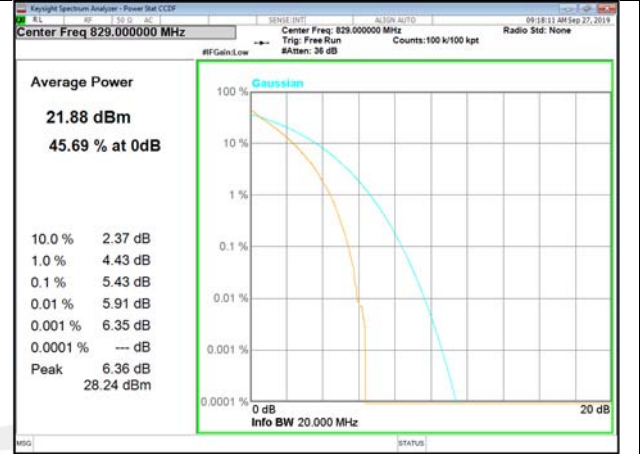

B5_50_QPSK_Lower_