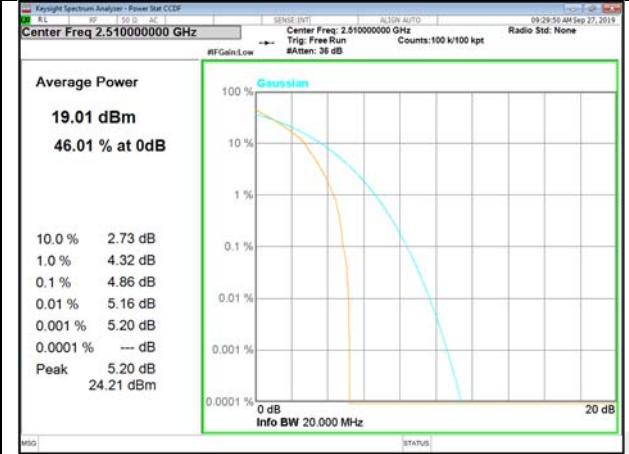

LTE_FDD_BAND-7

LTE_FDD_BAND-7

B7_1_QPSK_Lower_