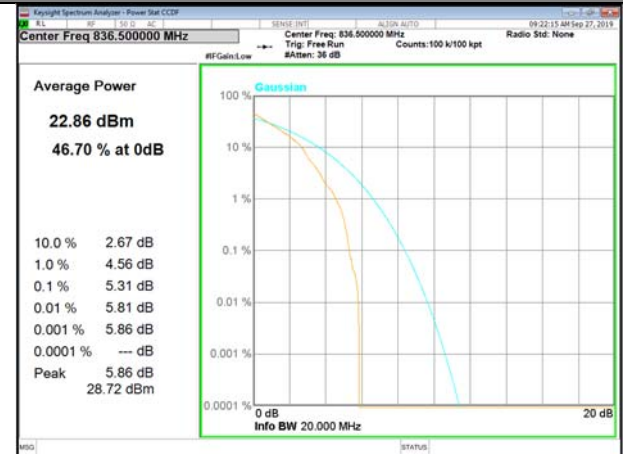

LTE\_FDD\_BAND-5

LTE\_FDD\_BAND-5

B5\_1\_QPSK\_Lower\_

B5\_50\_QPSK\_Lower\_

B5\_1\_Q16\_Lower\_

B5\_50\_Q16\_Lower\_

B5\_1\_QPSK\_Middle\_

B5\_50\_QPSK\_Middle\_