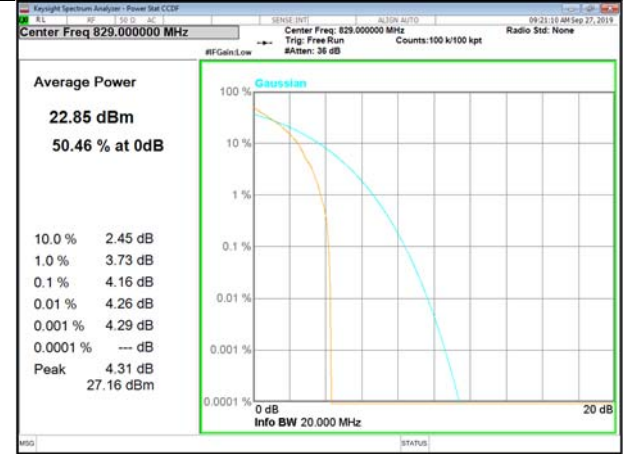

LTE_FDD_BAND-5

LTE_FDD_BAND-5

B5_1_QPSK_Lower_