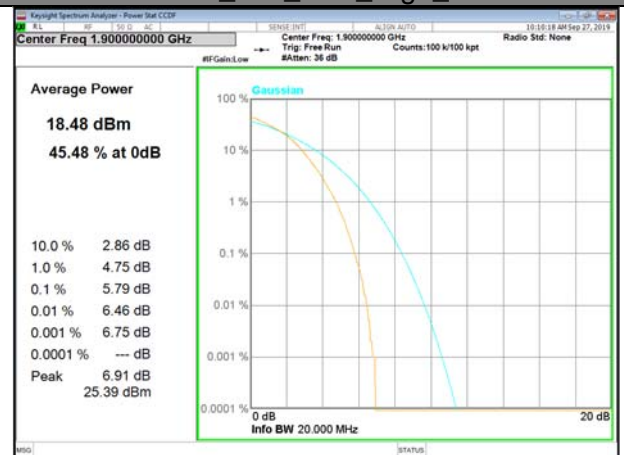

LTE\_FDD\_BAND-2

LTE\_FDD\_BAND-2

B2\_1\_Q16\_Middle\_

B2\_100\_Q16\_Middle\_

B2\_1\_QPSK\_High\_

B2\_100\_QPSK\_High\_

B2\_1\_Q16\_High\_

B2\_100\_Q16\_High\_