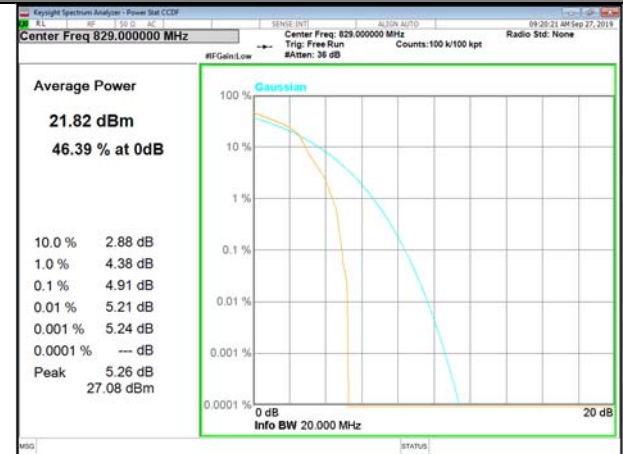

LTE\_FDD\_BAND-5

LTE\_FDD\_BAND-5

B5\_1\_QPSK\_Lower\_

B5\_50\_QPSK\_Lower\_

B5\_1\_Q16\_Lower\_

B5\_50\_Q16\_Lower\_

B5\_1\_QPSK\_Middle\_

B5\_50\_QPSK\_Middle\_