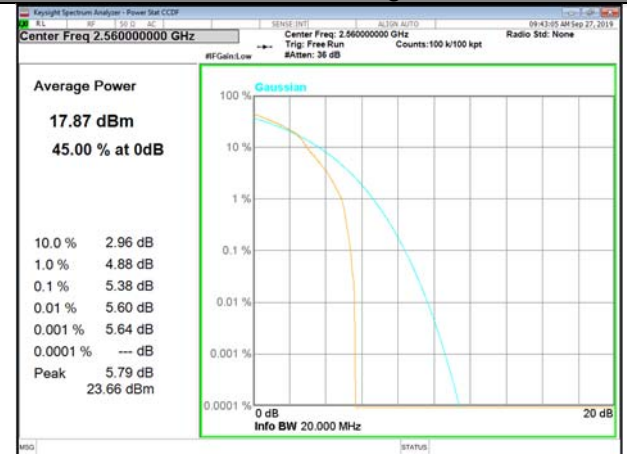

LTE\_FDD\_BAND-7

LTE\_FDD\_BAND-7

B7\_1\_Q16\_Middle\_

B7\_100\_Q16\_Middle\_

B7\_1\_QPSK\_High\_

B7\_100\_QPSK\_High\_

B7\_1\_Q16\_High\_

B7\_100\_Q16\_High\_