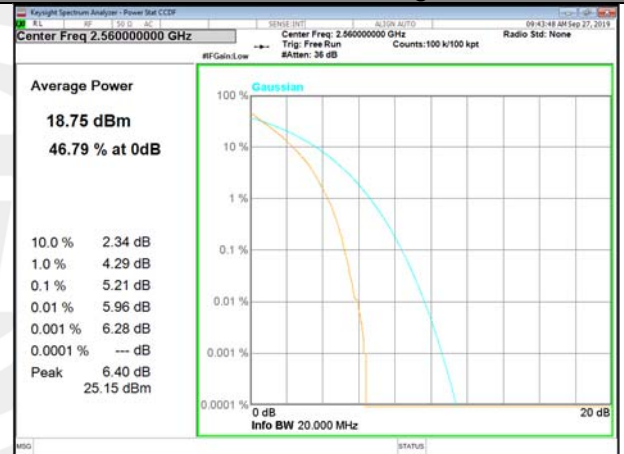

LTE\_FDD\_BAND-12

LTE\_FDD\_BAND-12

B7\_1\_Q16\_Middle\_

B7\_100\_Q16\_Middle\_

B7\_1\_QPSK\_High\_

B7\_100\_QPSK\_High\_

B7\_1\_Q16\_High\_

B7\_100\_Q16\_High\_