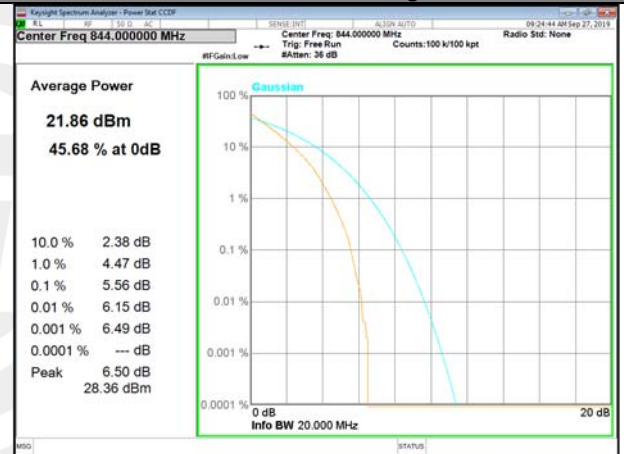

LTE\_FDD\_BAND-5

LTE\_FDD\_BAND-5

B5\_1\_Q16\_Middle\_

B5\_50\_Q16\_Middle\_

B5\_1\_QPSK\_High\_

B5\_50\_QPSK\_High\_

B5\_1\_Q16\_High\_

B5\_50\_Q16\_High\_