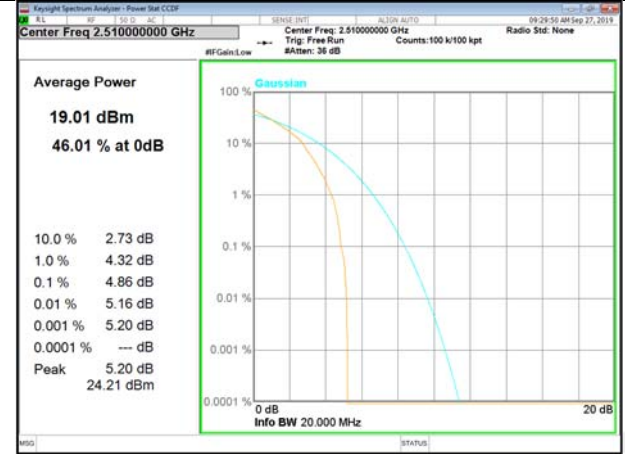

LTE_FDD_BAND-12

LTE_FDD_BAND-12

B7_1_QPSK_Lower_