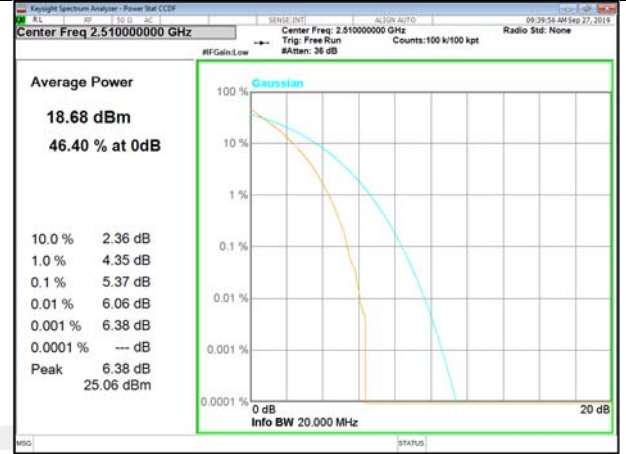

B7_100_QPSK_Lower_