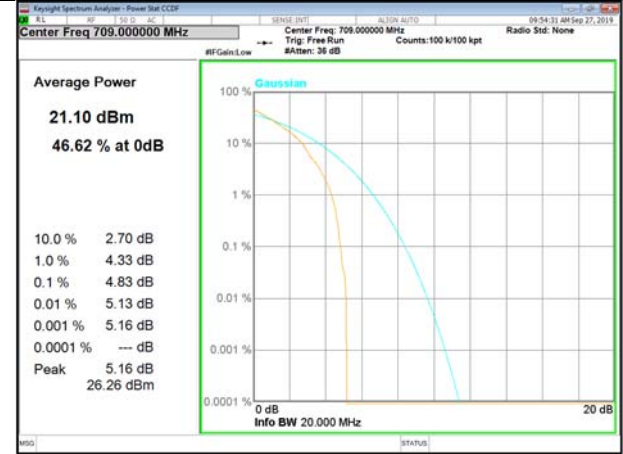

LTE_FDD_BAND-17

LTE_FDD_BAND-17

B17_1_QPSK_Lower_