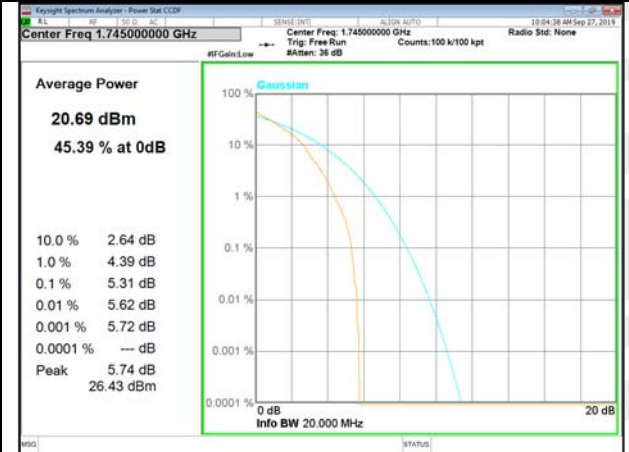

LTE\_FDD\_BAND-4

LTE\_FDD\_BAND-4

B4\_1\_Q16\_Middle\_

B4\_100\_Q16\_Middle\_

B4\_1\_QPSK\_High\_

B4\_100\_QPSK\_High\_

B4\_1\_Q16\_High\_

B4\_100\_Q16\_High\_