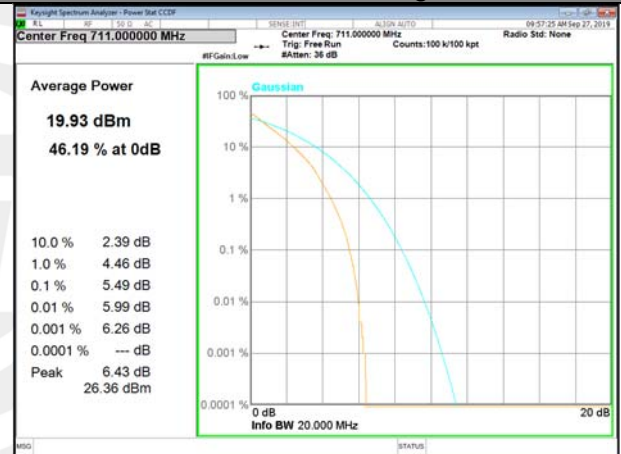

LTE\_FDD\_BAND-17

LTE\_FDD\_BAND-17

B17\_1\_Q16\_Middle\_

B17\_50\_Q16\_Middle\_

B17\_1\_QPSK\_High\_

B17\_50\_QPSK\_High\_

B17\_1\_Q16\_High\_

B17\_50\_Q16\_High\_