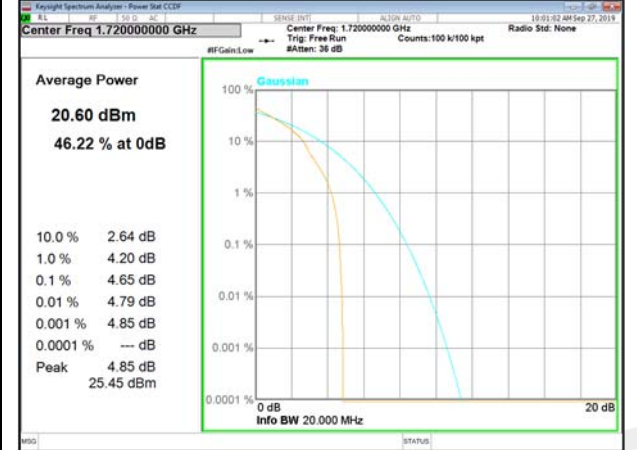

LTE_FDD_BAND-4

LTE_FDD_BAND-4

B4_1_QPSK_Lower_