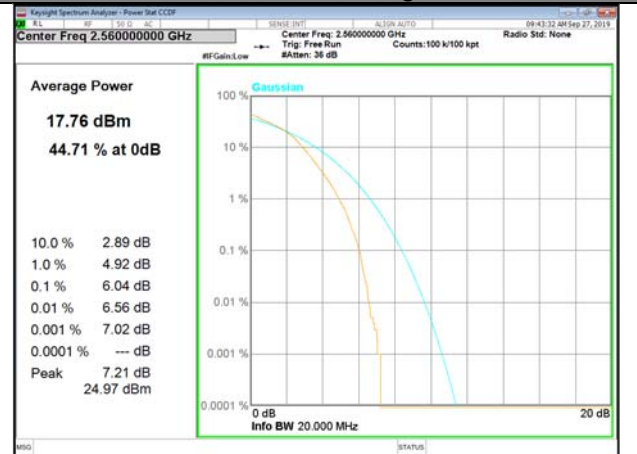

LTE\_FDD\_BAND-7

LTE\_FDD\_BAND-7

B7\_1\_Q16\_Middle\_

B7\_100\_Q16\_Middle\_

B7\_1\_QPSK\_High\_

B7\_100\_QPSK\_High\_

B7\_1\_Q16\_High\_

B7\_100\_Q16\_High\_