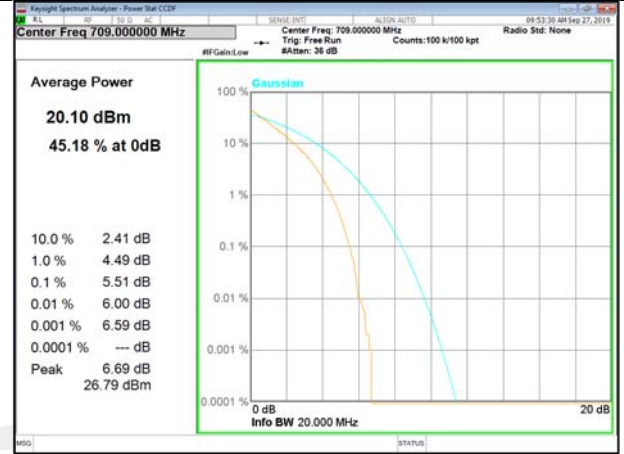

B17_50_QPSK_Lower_