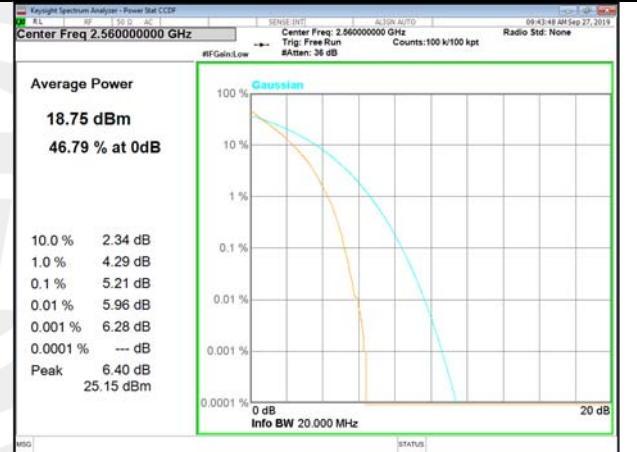

LTE\_FDD\_BAND-7

LTE\_FDD\_BAND-7

B7\_1\_Q16\_Middle\_

B7\_100\_Q16\_Middle\_

B7\_1\_QPSK\_High\_

B7\_100\_QPSK\_High\_

B7\_1\_Q16\_High\_

B7\_100\_Q16\_High\_