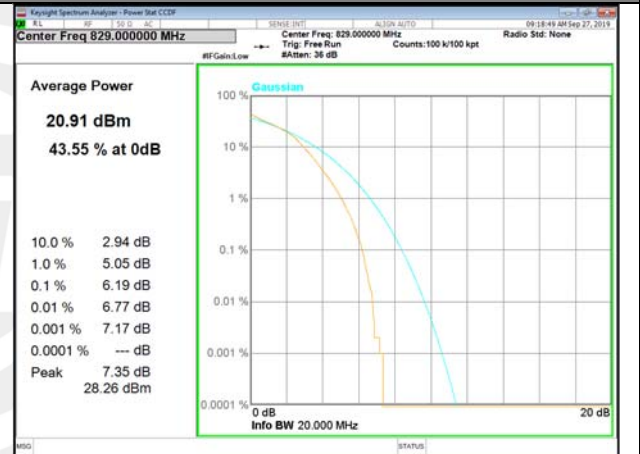

LTE\_FDD\_BAND-5

LTE\_FDD\_BAND-5

B5\_1\_QPSK\_Lower\_

B5\_50\_QPSK\_Lower\_

B5\_1\_Q16\_Lower\_

B5\_50\_Q16\_Lower\_

B5\_1\_QPSK\_Middle\_

B5\_50\_QPSK\_Middle\_