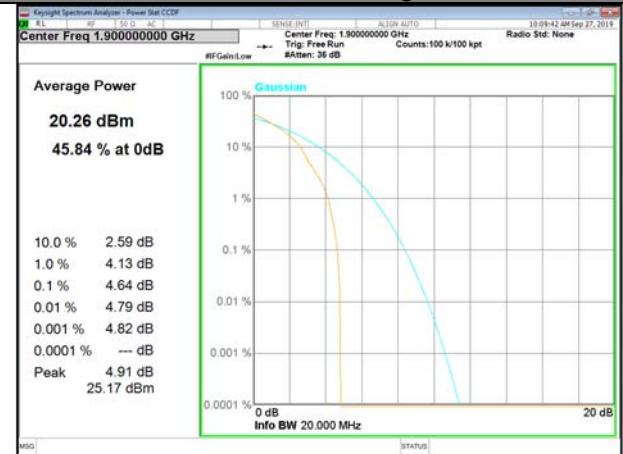

LTE\_FDD\_BAND-2

LTE\_FDD\_BAND-2

B2\_1\_Q16\_Middle\_

B2\_100\_Q16\_Middle\_

B2\_1\_QPSK\_High\_

B2\_100\_QPSK\_High\_

B2\_1\_Q16\_High\_

B2\_100\_Q16\_High\_