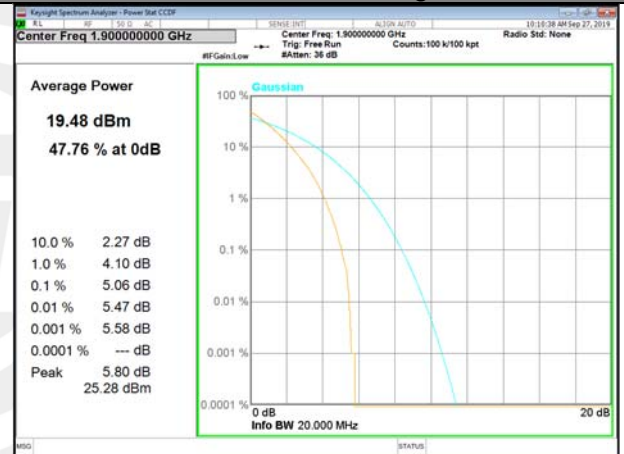

LTE\_FDD\_BAND-2

LTE\_FDD\_BAND-2

B2\_1\_Q16\_Middle\_

B2\_100\_Q16\_Middle\_

B2\_1\_QPSK\_High\_

B2\_100\_QPSK\_High\_

B2\_1\_Q16\_High\_

B2\_100\_Q16\_High\_