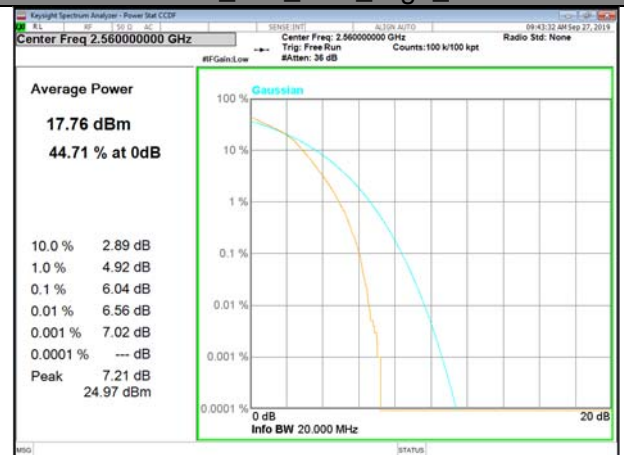

LTE\_FDD\_BAND-12

LTE\_FDD\_BAND-12

B7\_1\_Q16\_Middle\_

B7\_100\_Q16\_Middle\_

B7\_1\_QPSK\_High\_

B7\_100\_QPSK\_High\_

B7\_1\_Q16\_High\_

B7\_100\_Q16\_High\_