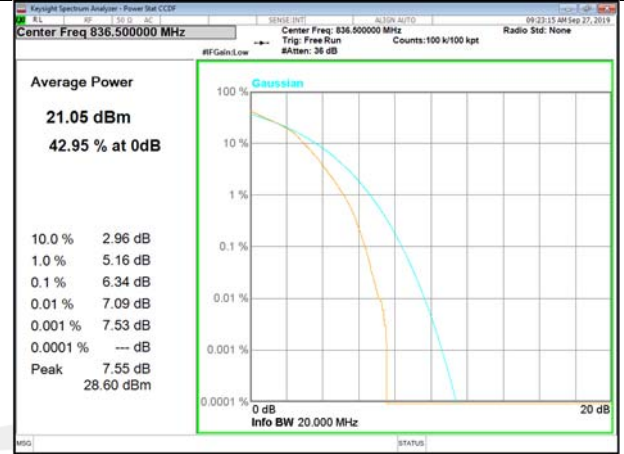

B5_50_Q16_Middle_