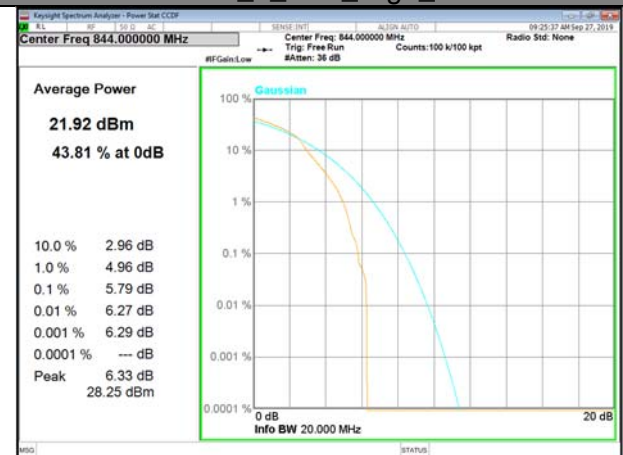

LTE\_FDD\_BAND-5

LTE\_FDD\_BAND-5

B5\_1\_Q16\_Middle\_

B5\_50\_Q16\_Middle\_

B5\_1\_QPSK\_High\_

B5\_50\_QPSK\_High\_

B5\_1\_Q16\_High\_

B5\_50\_Q16\_High\_