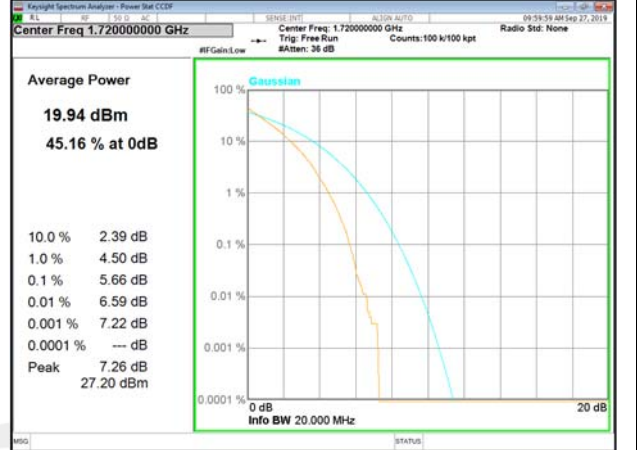

B4_100_QPSK_Lower_