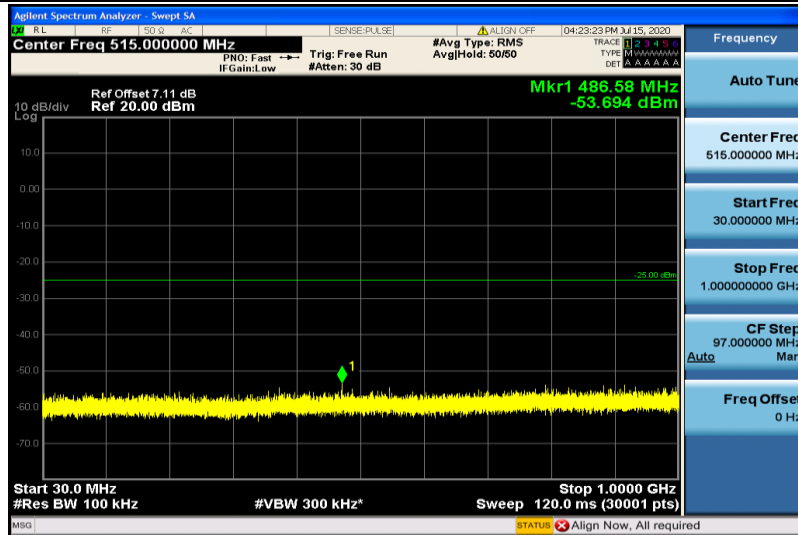

Band41-20MHz-QPSK-40340-1RB#0-30~1000MHz