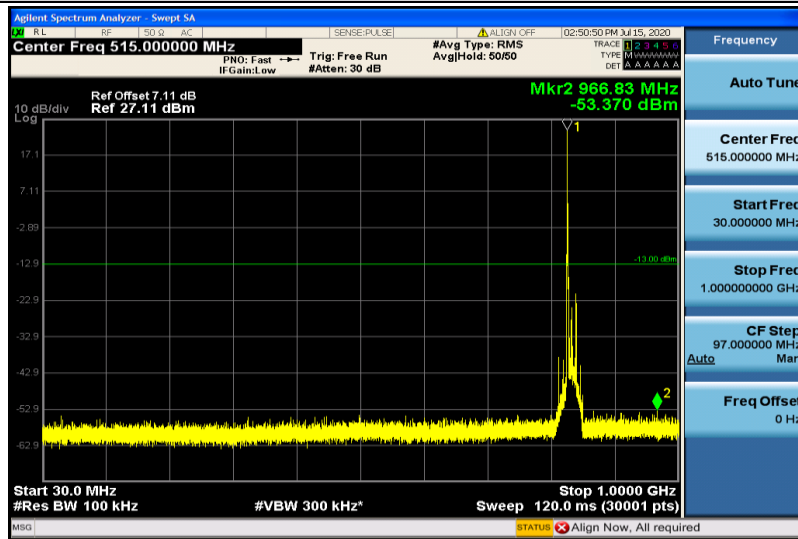

Band26-15MHz-16QAM-26915-1RB#0-30~1000MHz