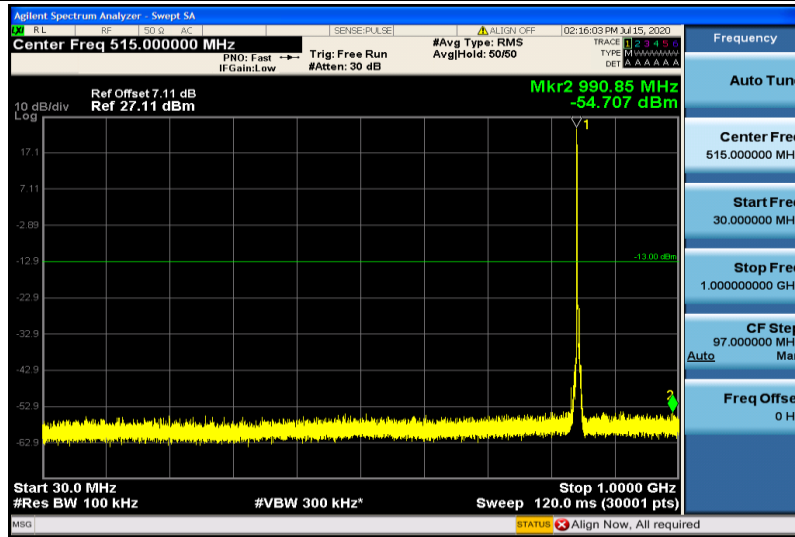

Band26-5MHz-16QAM-26815-1RB#0-30~1000MHz

Band26-5MHz-16QAM-26815-1RB#0-1000~26000MHz

Band26-5MHz-16QAM-26915-1RB#0-30~1000MHz

Band26-5MHz-16QAM-26915-1RB#0-1000~26000MHz

Band26-5MHz-16QAM-27015-1RB#0-30~1000MHz