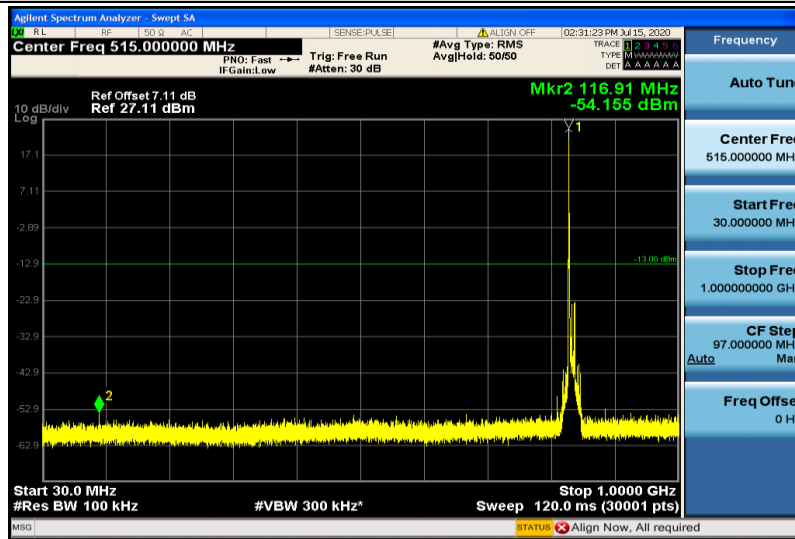

Band26-10MHz-QPSK-26915-1RB#0-30~1000MHz