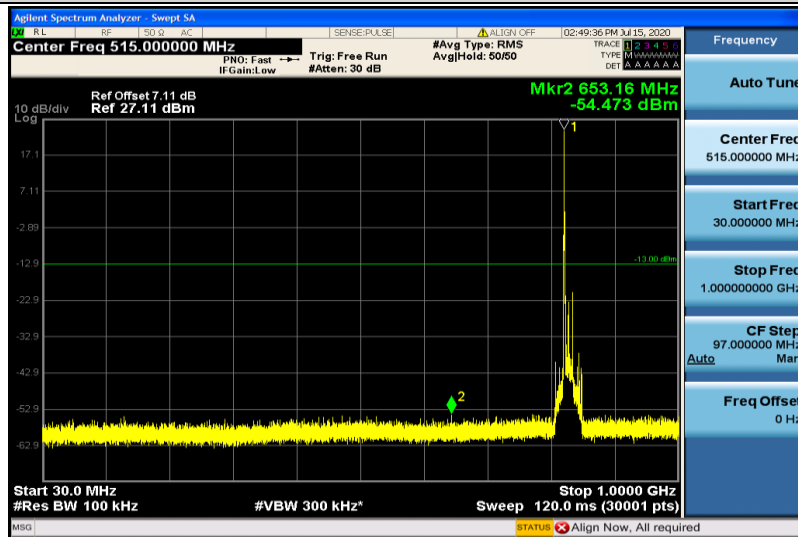

Band26-15MHz-QPSK-26915-1RB#0-30~1000MHz

Band26-15MHz-QPSK-26915-1RB#0-1000~26000MHz

Band26-15MHz-QPSK-26965-1RB#0-30~1000MHz

Band26-15MHz-QPSK-26965-1RB#0-1000~26000MHz

Band26-15MHz-16QAM-26865-1RB#0-30~1000MHz