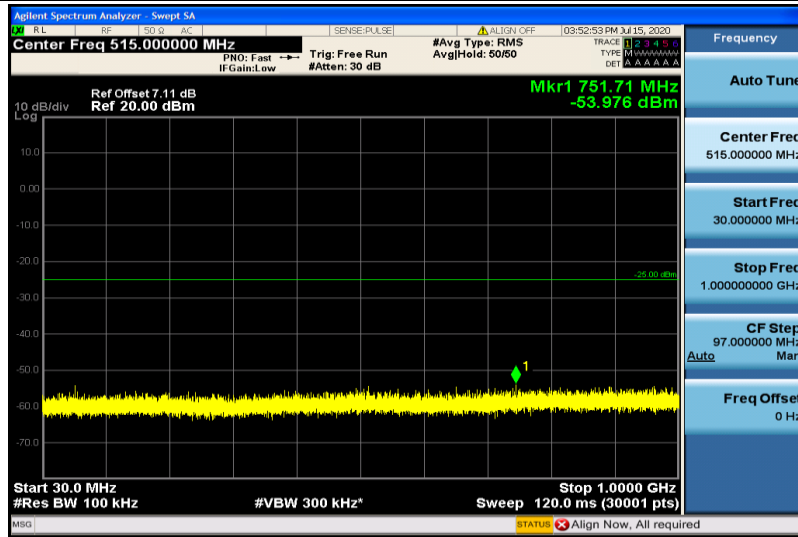

Band41-15MHz-16QAM-40315-1RB#0-30~1000MHz

Band41-15MHz-16QAM-40315-1RB#0-1000~26000MHz

Band41-15MHz-16QAM-40740-1RB#0-30~1000MHz

Band41-15MHz-16QAM-40740-1RB#0-1000~26000MHz

Band41-15MHz-16QAM-41165-1RB#0-30~1000MHz