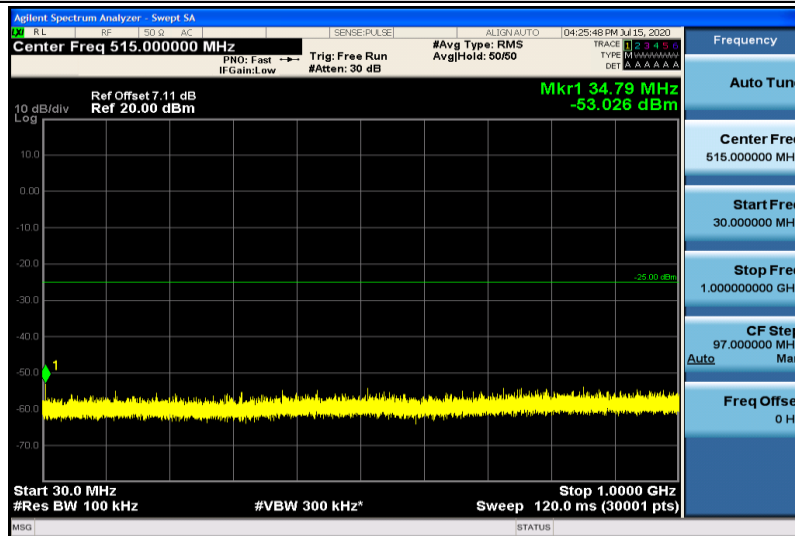

Band41-20MHz-QPSK-40740-1RB#0-30~1000MHz