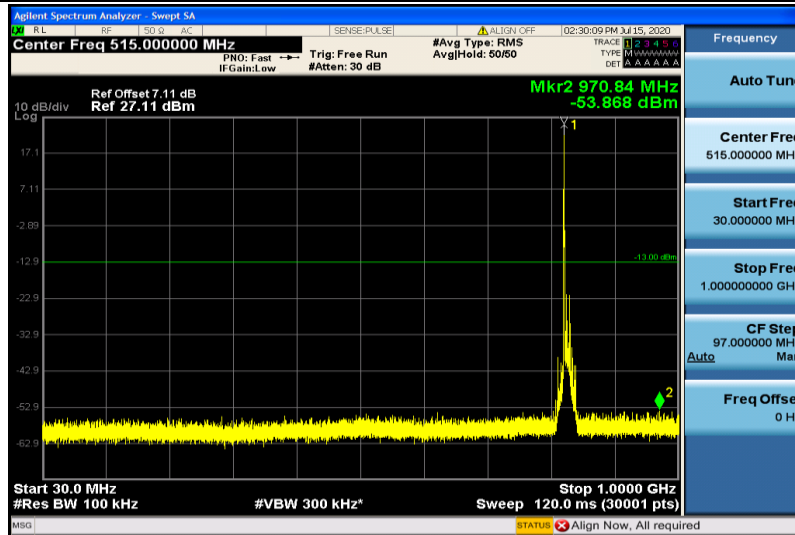

Band26-10MHz-QPSK-26840-1RB#0-30~1000MHz