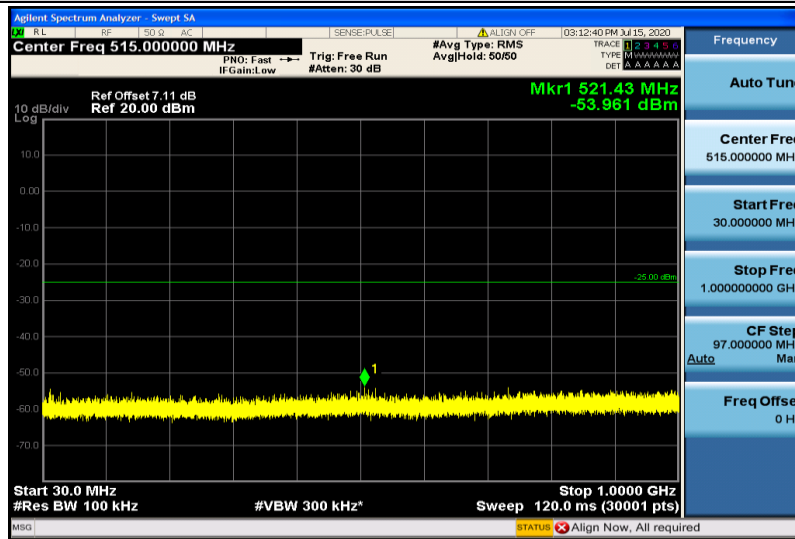

Band41-5MHz-QPSK-40740-1RB#0-30~1000MHz