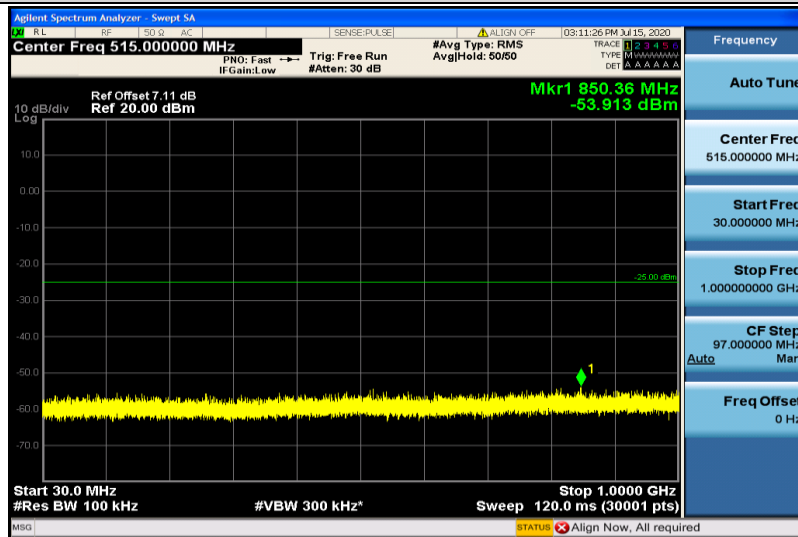

Band26-15MHz-16QAM-26865-1RB#0-1000~26000MHz

Band26-15MHz-16QAM-26915-1RB#0-30~1000MHz

Band26-15MHz-16QAM-26915-1RB#0-1000~26000MHz

Band26-15MHz-16QAM-26965-1RB#0-30~1000MHz

Band26-15MHz-16QAM-26965-1RB#0-1000~26000MHz