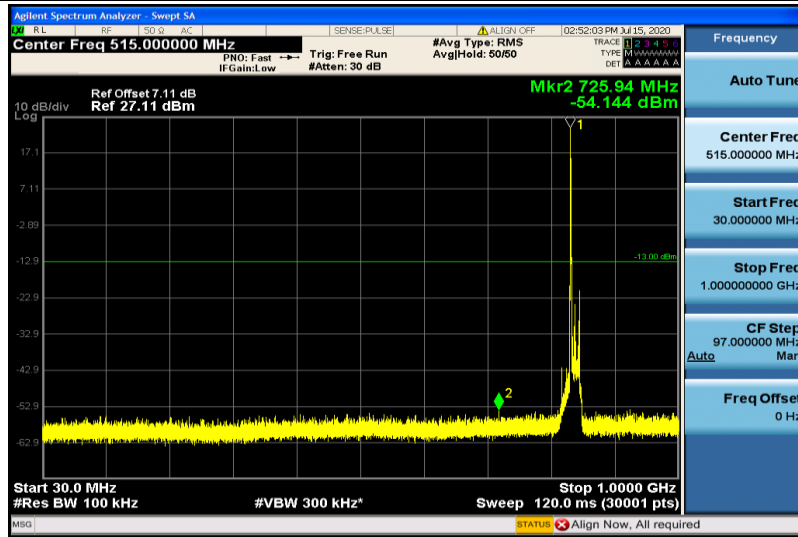

Band26-15MHz-16QAM-26965-1RB#0-30~1000MHz