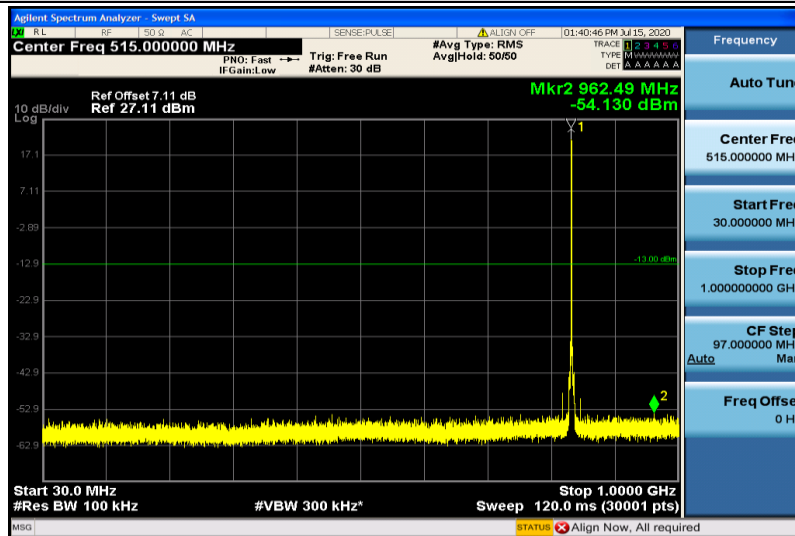

Band26-1.4MHz-16QAM-26797-1RB#0-1000~26000MHz

Band26-1.4MHz-16QAM-26915-1RB#0-30~1000MHz