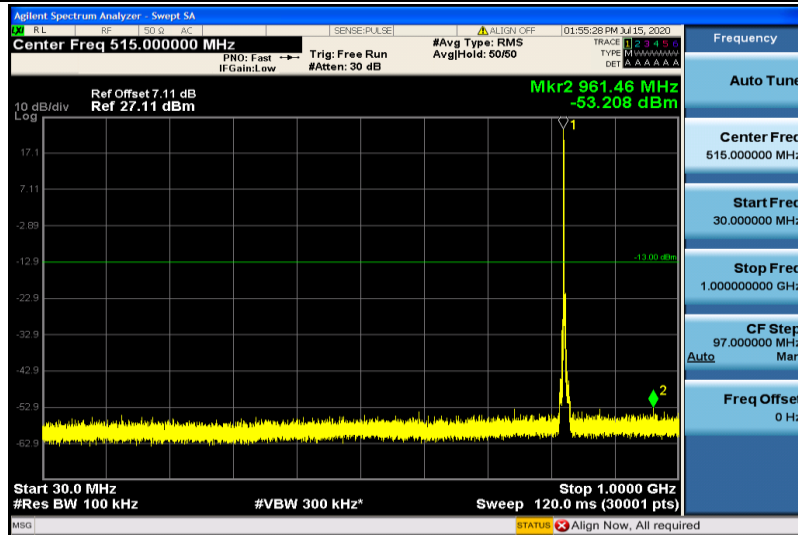

Band26-1.4MHz-16QAM-26797-1RB#0-1000~26000MHz

Band26-1.4MHz-16QAM-26915-1RB#0-30~1000MHz

Band26-1.4MHz-16QAM-26915-1RB#0-1000~26000MHz

Band26-1.4MHz-16QAM-27033-1RB#0-30~1000MHz

Band26-1.4MHz-16QAM-27033-1RB#0-100~26000MHz