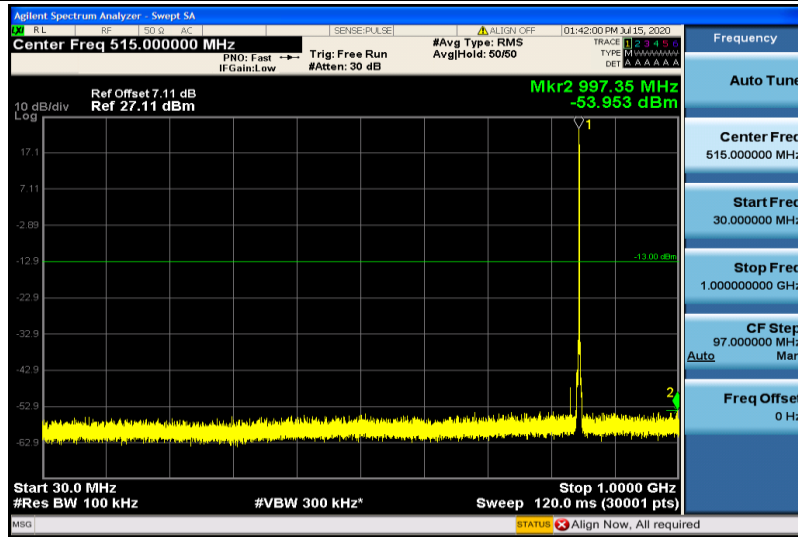

Band26-1.4MHz-16QAM-26915-1RB#0-1000~26000MHz

Band26-1.4MHz-16QAM-27033-1RB#0-30~1000MHz