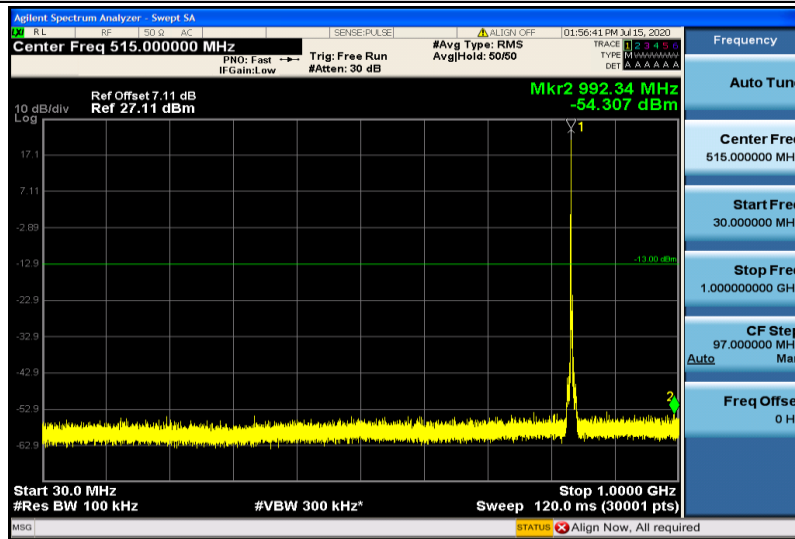

Band26-3MHz-QPSK-26805-1RB#0-1000~26000MHz

Band26-3MHz-QPSK-26915-1RB#0-30~1000MHz