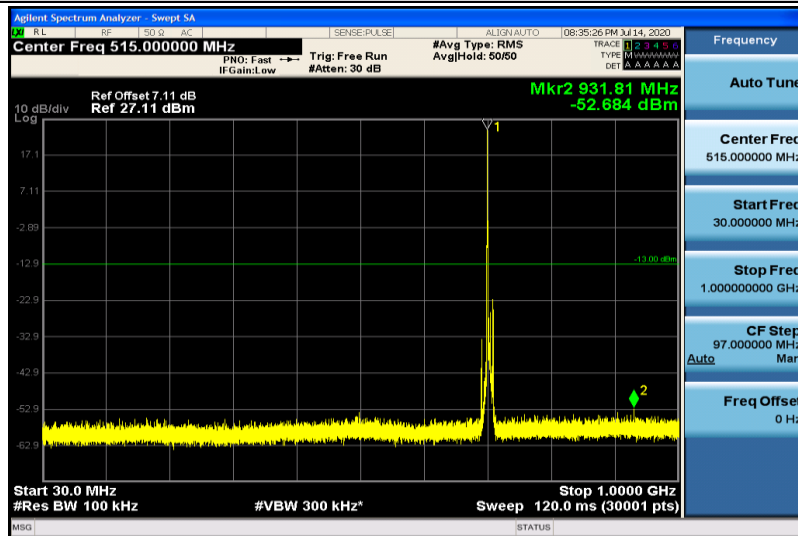

Band17-5MHz-QPSK-23755-1RB#0-1000~26000MHz

Band17-5MHz-QPSK-23790-1RB#0-30~1000MHz