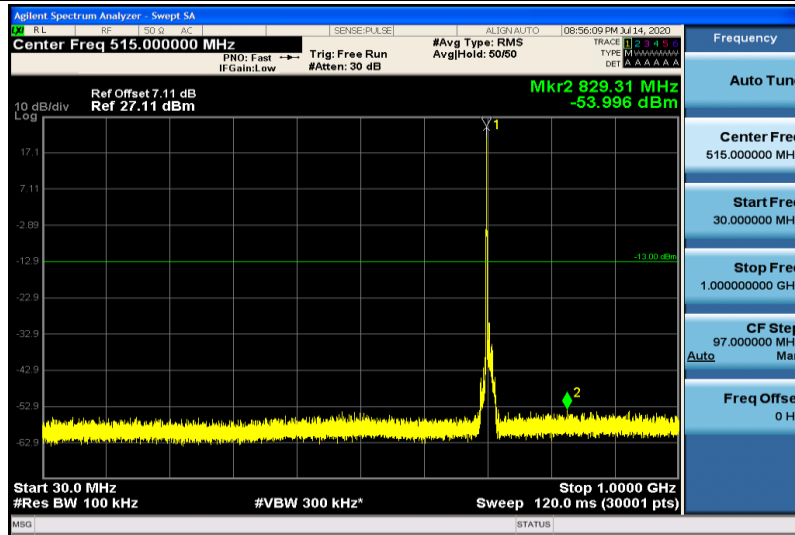

Band17-10MHz-16QAM-23790-1RB#0-1000~26000MHz

Band17-10MHz-16QAM-23800-1RB#0-30~1000MHz