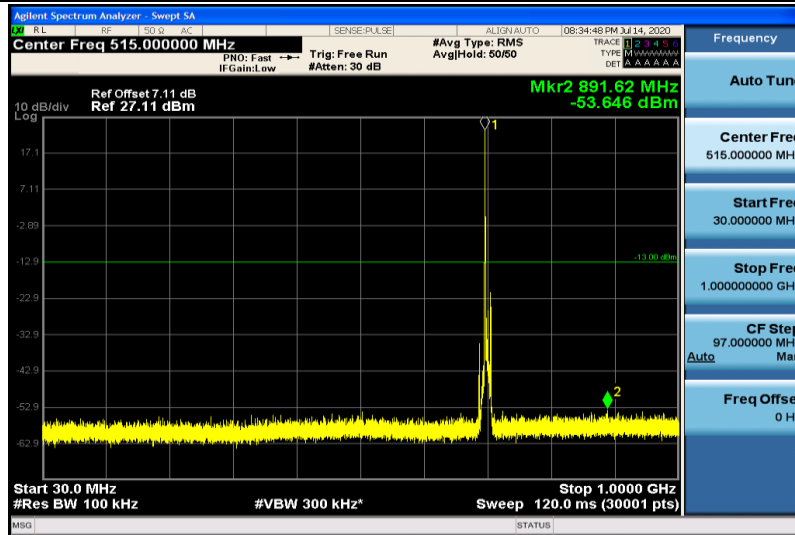

Band17-5MHz-QPSK-23825-1RB#0-1000~26000MHz

Band17-5MHz-16QAM-23755-1RB#0-30~1000MHz