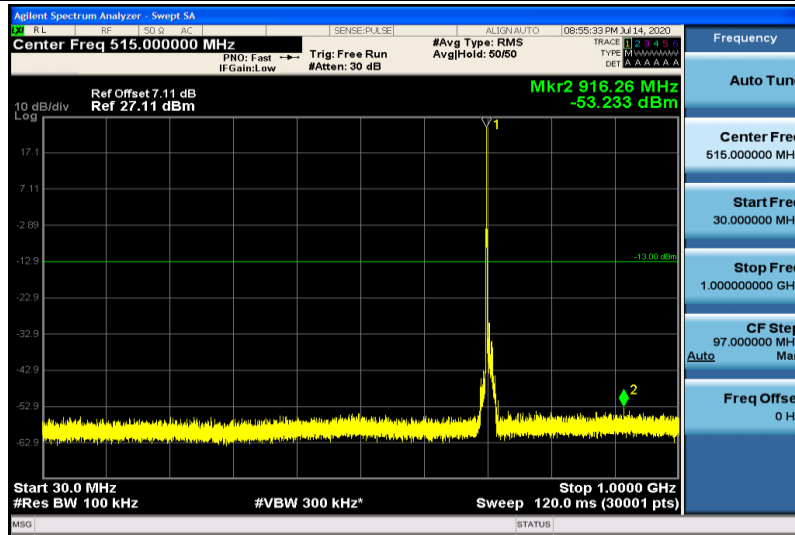

Band17-10MHz-QPSK-23790-1RB#0-1000~26000MHz

Band17-10MHz-QPSK-23800-1RB#0-30~1000MHz