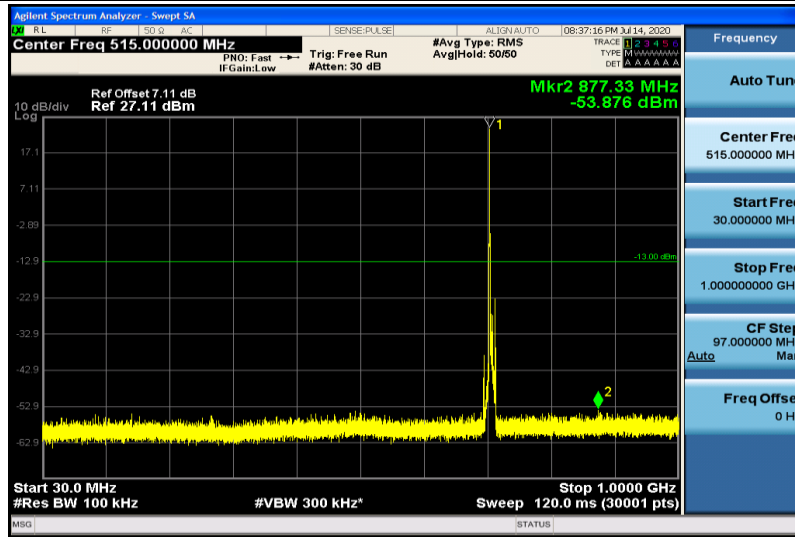

Band17-5MHz-QPSK-23825-1RB#0-1000~26000MHz

Band17-5MHz-16QAM-23755-1RB#0-30~1000MHz

Band17-5MHz-16QAM-23755-1RB#0-1000~26000MHz

Band17-5MHz-16QAM-23790-1RB#0-30~1000MHz

Band17-5MHz-16QAM-23790-1RB#0-1000~26000MHz