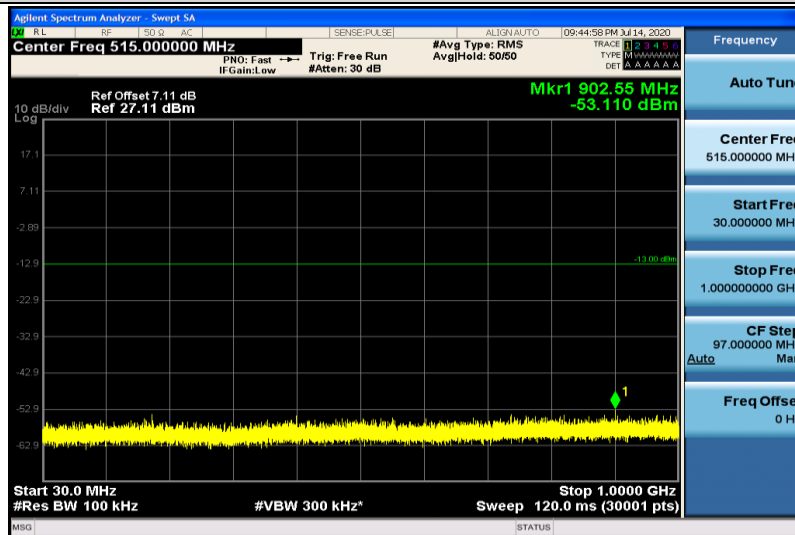

Band17-10MHz-16QAM-23790-1RB#0-30~1000MHz

Band17-10MHz-16QAM-23790-1RB#0-1000~26000MHz

Band17-10MHz-16QAM-23800-1RB#0-30~1000MHz

Band17-10MHz-16QAM-23800-1RB#0-1000~26000MHz

Band25-1.4MHz-QPSK-26047-1RB#0-30~1000MHz