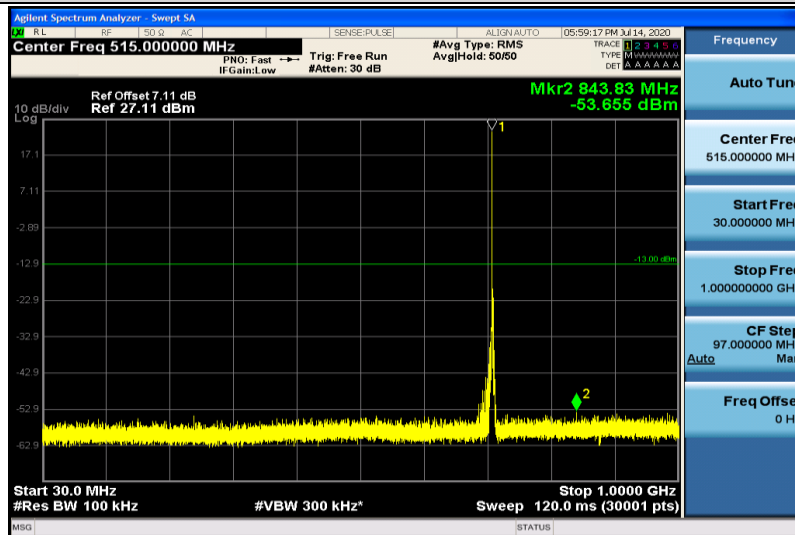

Band12-1.4MHz-16QAM-23095-1RB#0-100~26000MHz

Band12-1.4MHz-16QAM-23173-1RB#0-30~1000MHz