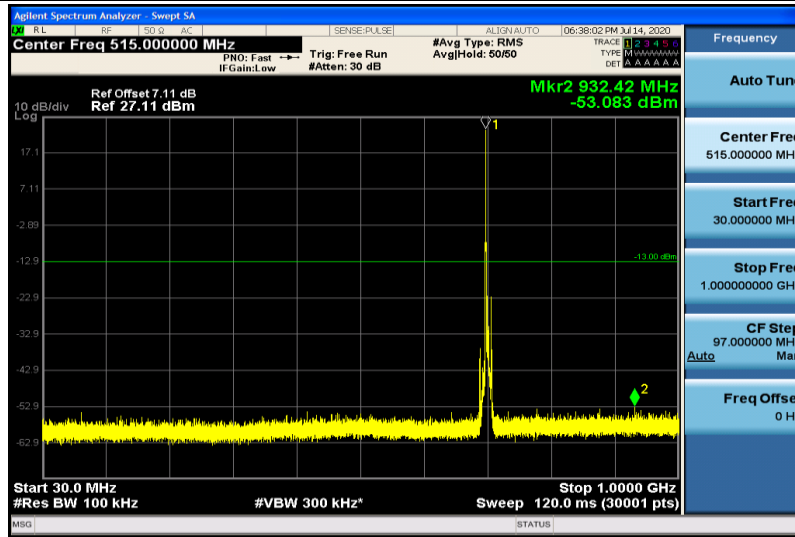

Band12-5MHz-16QAM-23035-1RB#0-1000~26000MHz

Band12-5MHz-16QAM-23095-1RB#0-30~1000MHz