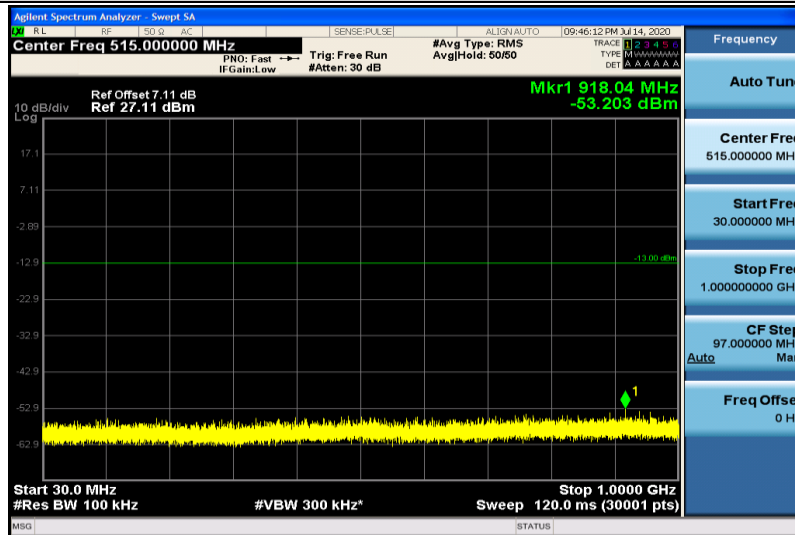

Band25-1.4MHz-QPSK-26047-1RB#0-1000~26000MHz

Band25-1.4MHz-QPSK-26365-1RB#0-30~1000MHz