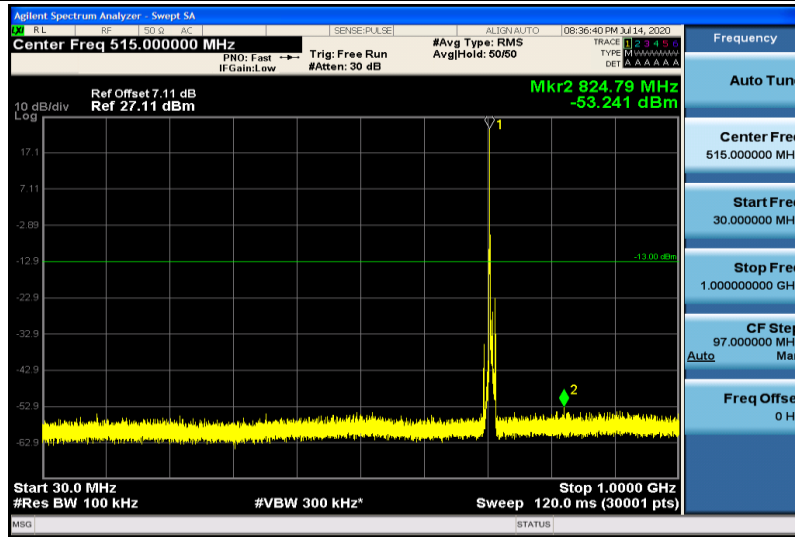

Band17-5MHz-QPSK-23755-1RB#0-30~1000MHz

Band17-5MHz-QPSK-23755-1RB#0-1000~26000MHz

Band17-5MHz-QPSK-23790-1RB#0-30~1000MHz

Band17-5MHz-QPSK-23790-1RB#0-1000~26000MHz

Band17-5MHz-QPSK-23825-1RB#0-30~1000MHz