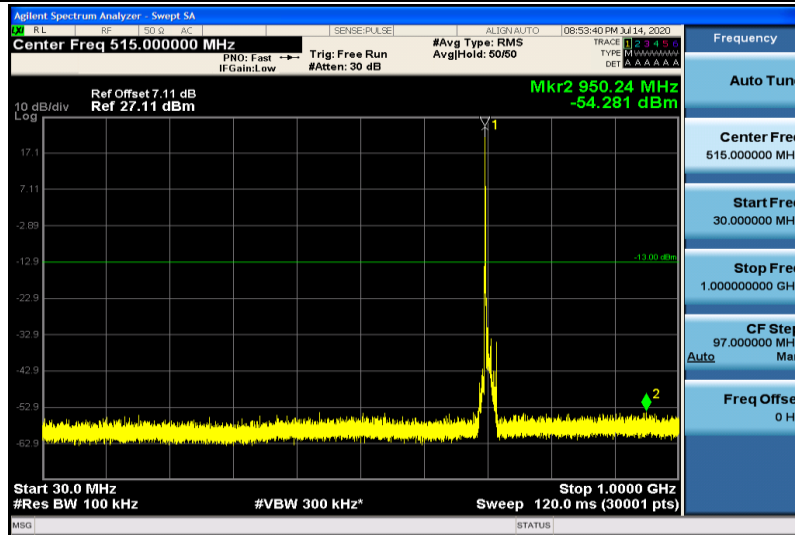

Band17-10MHz-QPSK-23800-1RB#0-1000~26000MHz

Band17-10MHz-16QAM-23780-1RB#0-30~1000MHz