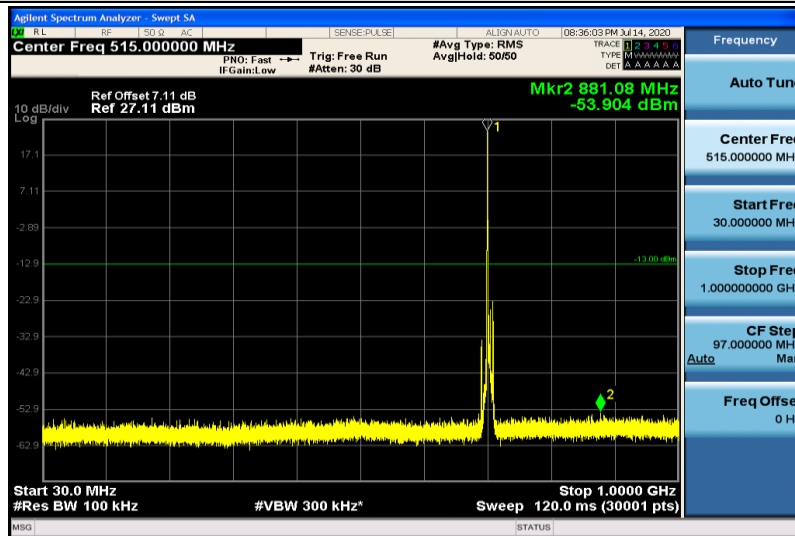

Band17-5MHz-16QAM-23755-1RB#0-1000~26000MHz

Band17-5MHz-16QAM-23790-1RB#0-30~1000MHz