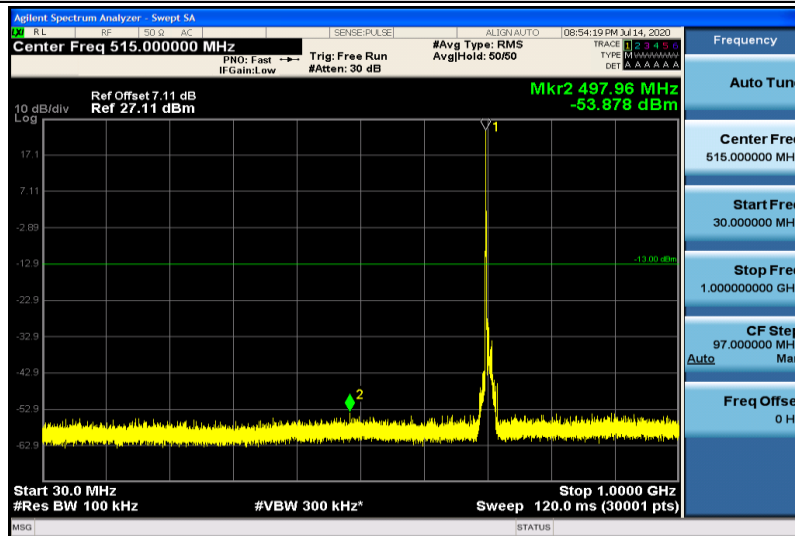

Band17-5MHz-16QAM-23825-1RB#0-30~1000MHz

Band17-5MHz-16QAM-23825-1RB#0-1000~26000MHz

Band17-10MHz-QPSK-23780-1RB#0-30~1000MHz

Band17-10MHz-QPSK-23780-1RB#0-1000~26000MHz

Band17-10MHz-QPSK-23790-1RB#0-30~1000MHz