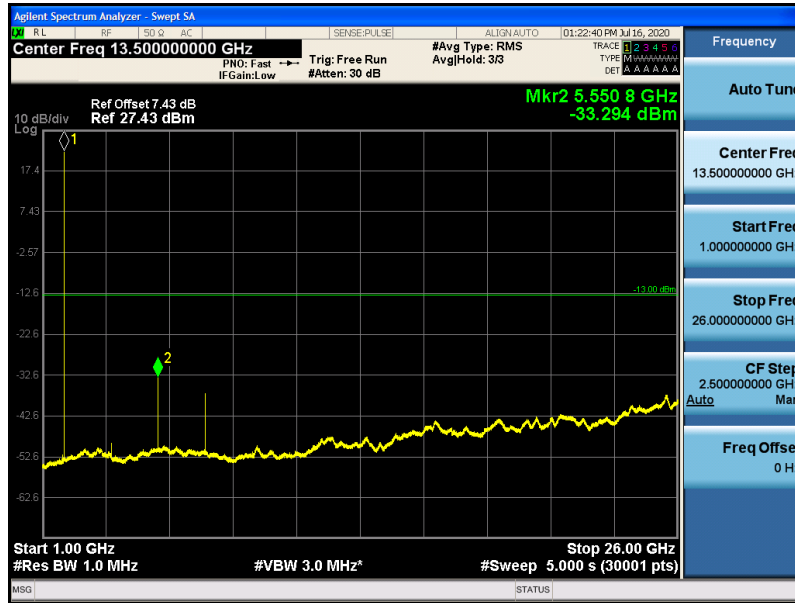

Band17-10MHz-16QAM-23790-1RB#0-30~1000MHz

Band17-10MHz-16QAM-23790-1RB#0-1000~26000MHz

Band17-10MHz-16QAM-23800-1RB#0-30~1000MHz

Band17-10MHz-16QAM-23800-1RB#0-1000~26000MHz

Band25-1.4MHz-QPSK-26047-1RB#0-30~1000MHz