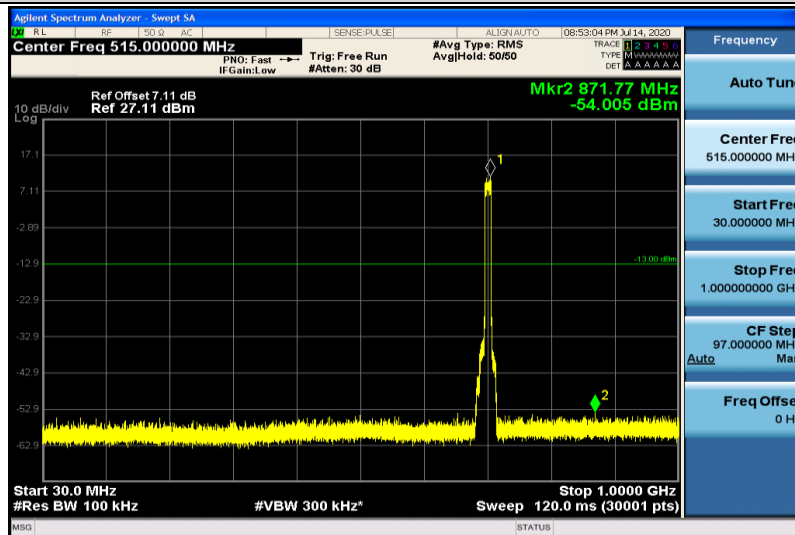

Band17-5MHz-16QAM-23825-1RB#0-1000~26000MHz

Band17-10MHz-QPSK-23780-1RB#0-30~1000MHz