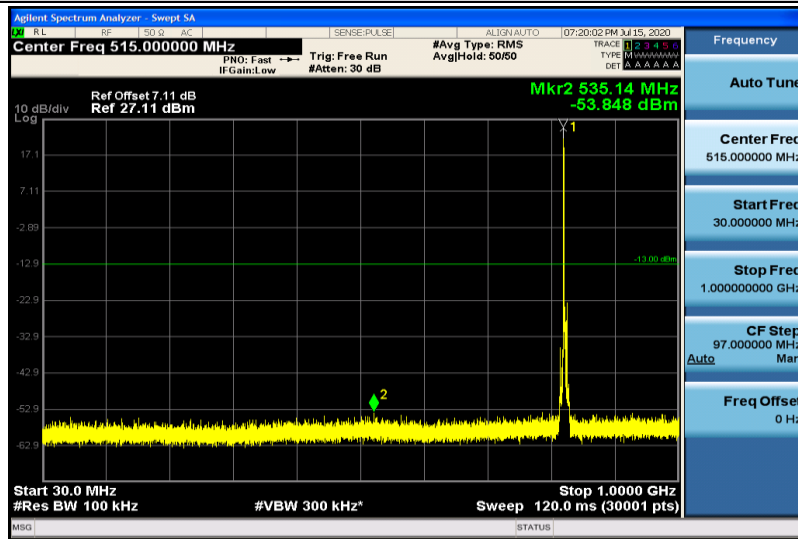

Band5-1.4MHz-16QAM-20643-1RB#0-1000~26000MHz

Band5-3MHz-QPSK-20415-1RB#0-30~100MHz