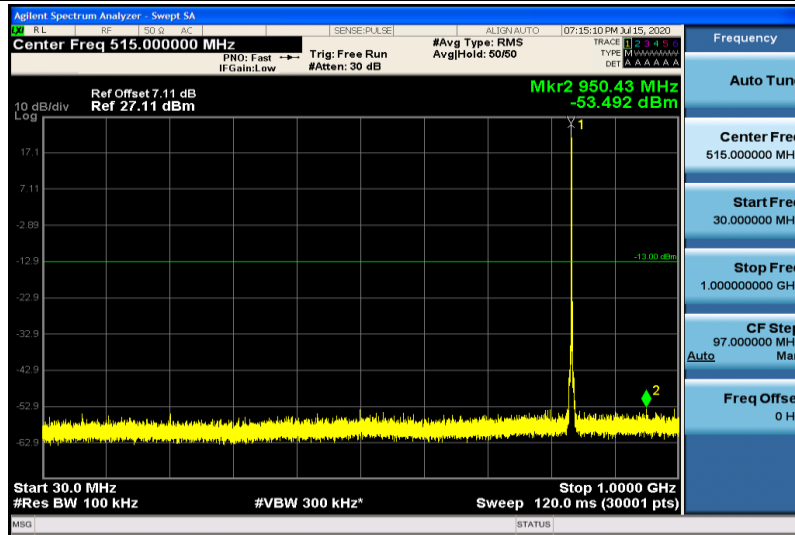

Band5-1.4MHz-16QAM-20407-1RB#0-1000~26000MHz

Band5-1.4MHz-16QAM-20525-1RB#0-30~1000MHz