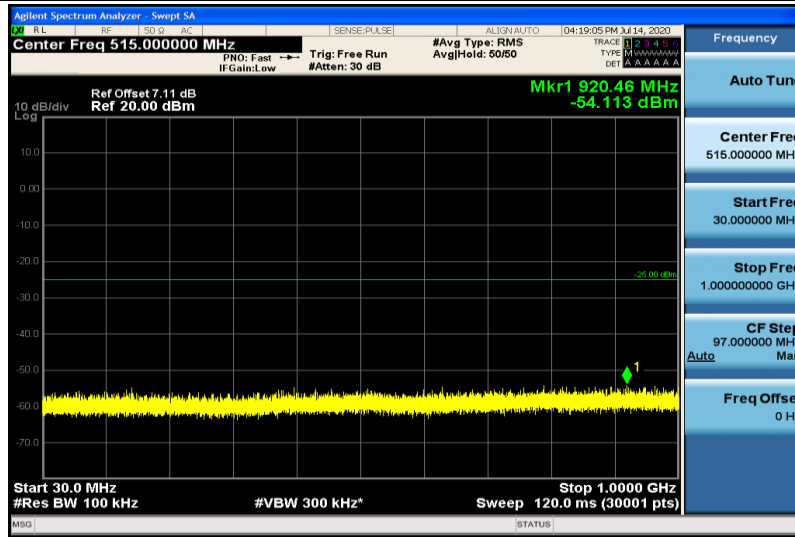

Band7-15MHz-16QAM-20825-1RB#0-1000~26000MHz

Band7-15MHz-16QAM-21100-1RB#0-30~1000MHz