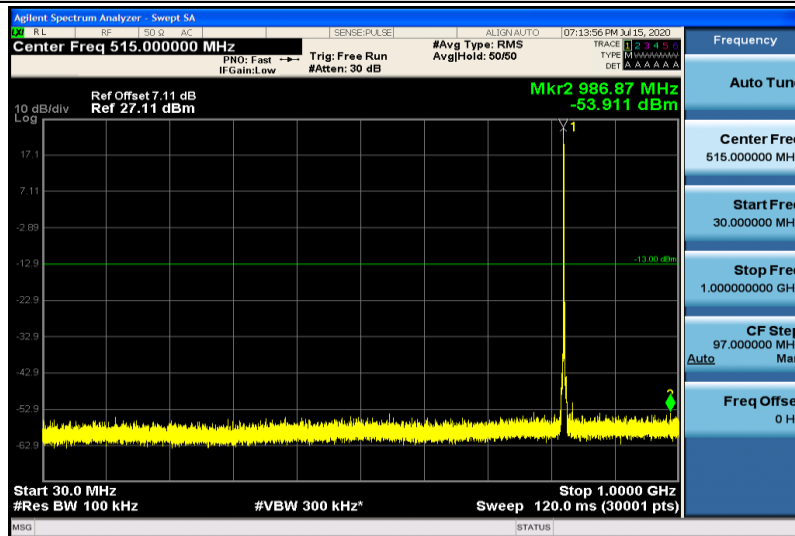

Band5-1.4MHz-QPSK-20643-1RB#0-1000~26000MHz

Band5-1.4MHz-16QAM-20407-1RB#0-30~1000MHz