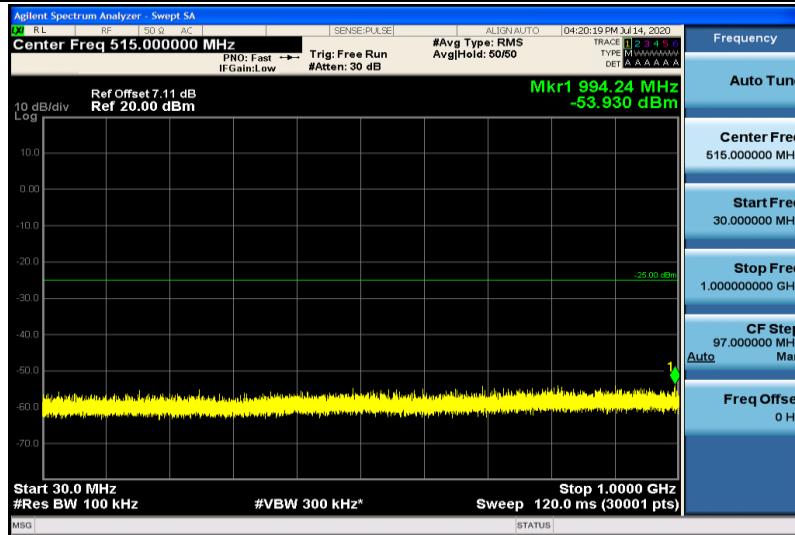

Band7-15MHz-16QAM-21100-1RB#0-1000~26000MHz

Band7-15MHz-16QAM-21375-1RB#0-30~1000MHz