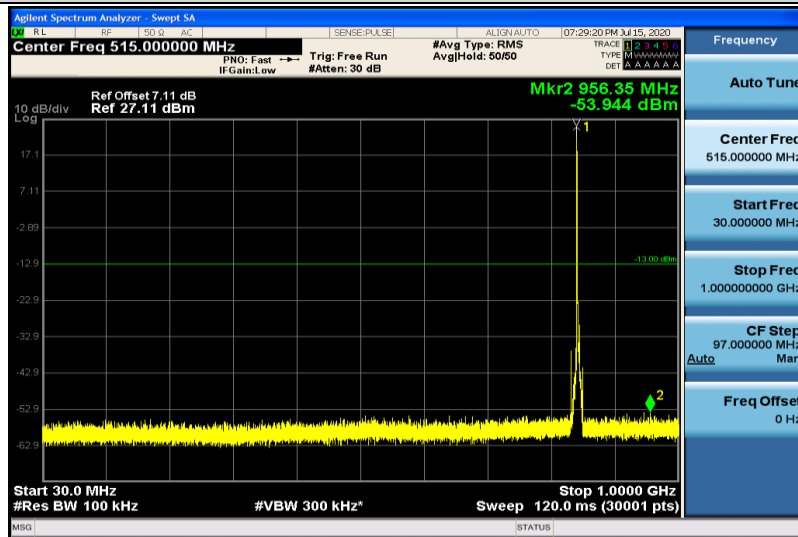

Band5-5MHz-16QAM-20525-1RB#0-1000~26000MHz

Band5-5MHz-16QAM-20625-1RB#0-30~1000MHz