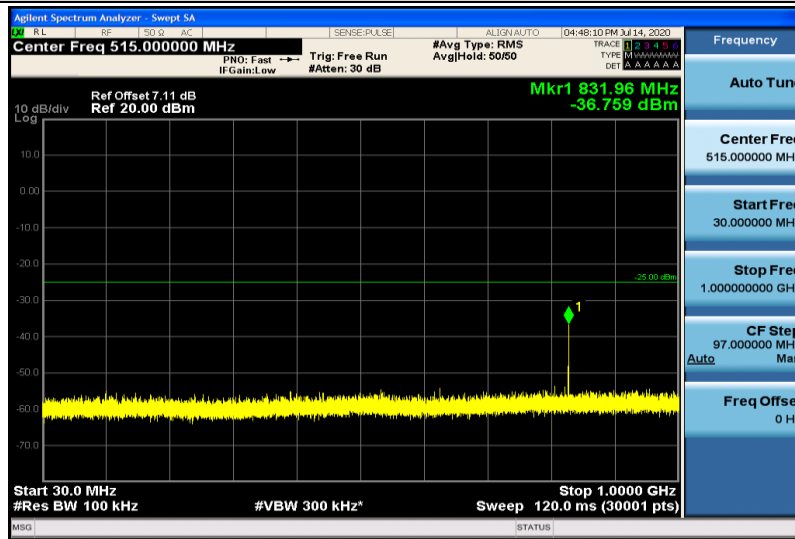

Band7-15MHz-16QAM-20825-1RB#0-1000~26000MHz

Band7-15MHz-16QAM-21100-1RB#0-30~1000MHz

Band7-15MHz-16QAM-21100-1RB#0-1000~26000MHz

Band7-15MHz-16QAM-21375-1RB#0-30~1000MHz

Band7-15MHz-16QAM-21375-1RB#0-1000~26000MHz