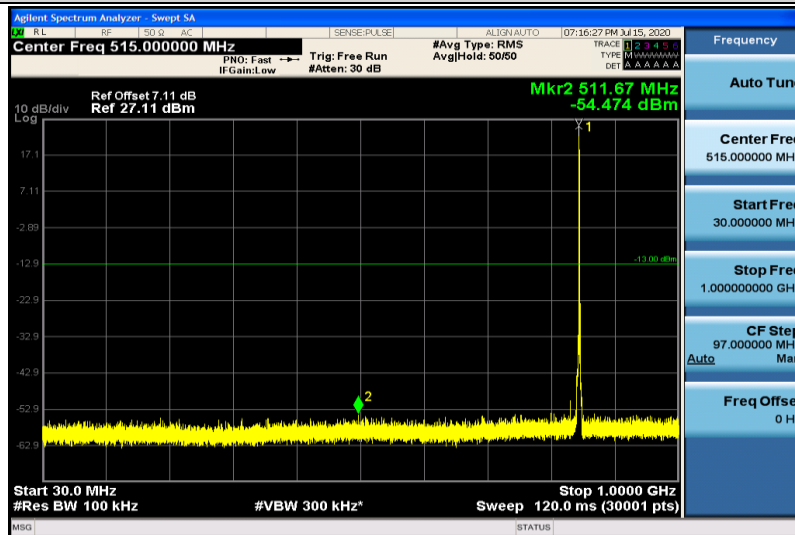

Band5-1.4MHz-QPSK-20643-1RB#0-1000~26000MHz

Band5-1.4MHz-16QAM-20407-1RB#0-30~1000MHz

Band5-1.4MHz-16QAM-20407-1RB#0-1000~26000MHz

Band5-1.4MHz-16QAM-20525-1RB#0-30~1000MHz

Band5-1.4MHz-16QAM-20525-1RB#0-1000~26000MHz