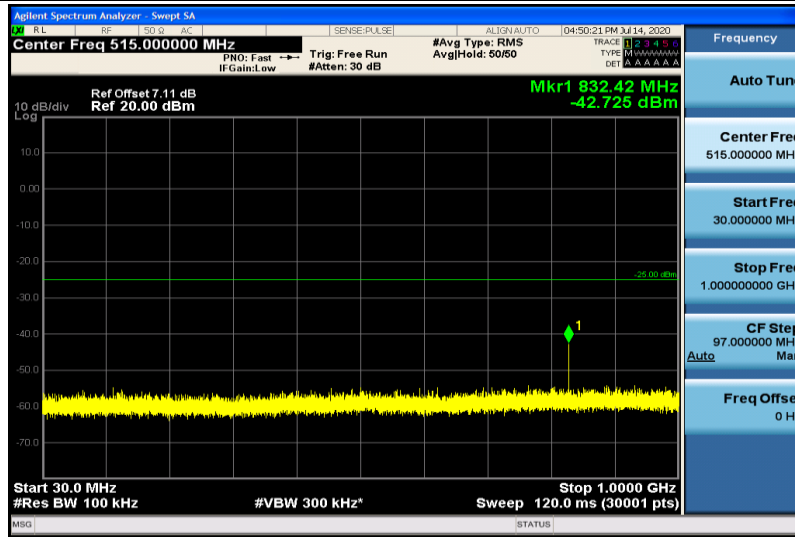

Band7-20MHz-QPSK-20850-1RB#0-1000~26000MHz

Band7-20MHz-QPSK-21100-1RB#0-30~1000MHz