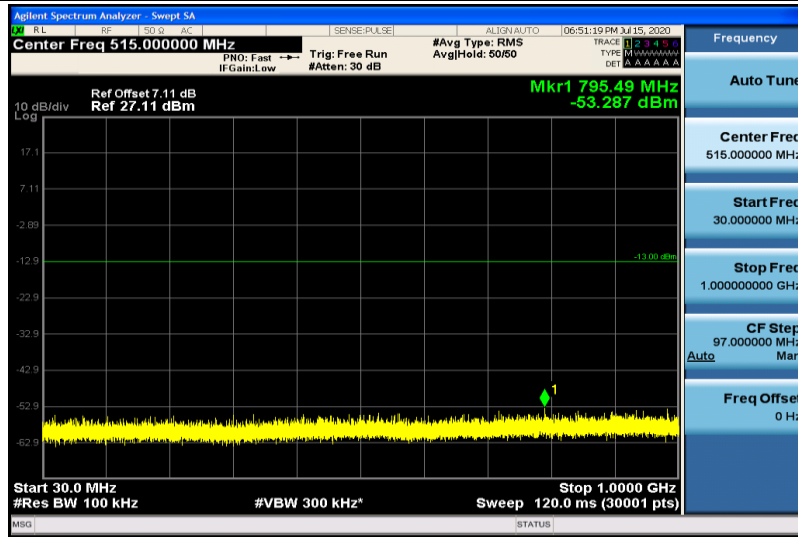

Band4-15MHz-QPSK-20325-1RB#0-30~1000MHz

Band4-15MHz-QPSK-20325-1RB#0-1000~26000MHz

Band4-15MHz-16QAM-20025-1RB#0-30~10000MHz

Band4-15MHz-16QAM-20025-1RB#0-1000~26000MHz

Band4-15MHz-16QAM-20175-1RB#0-30~1000MHz