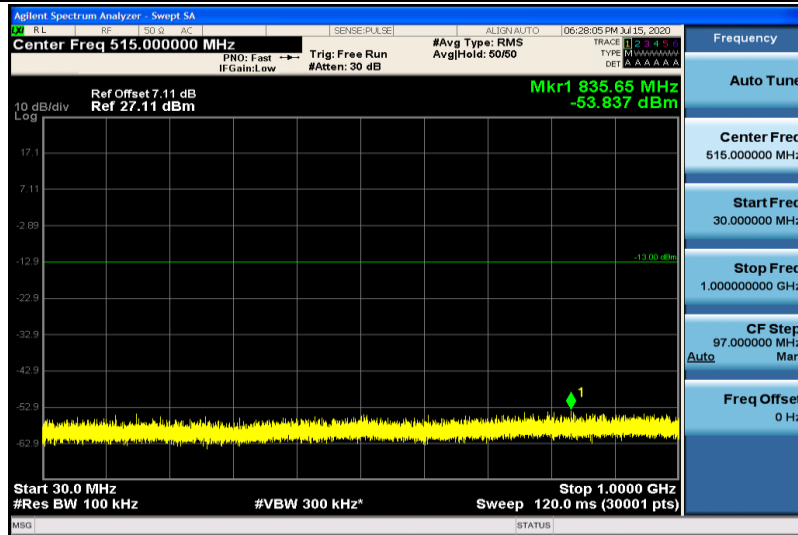

Band4-1.4MHz-16QAM-20175-1RB#0-1000~26000MHz

Band4-1.4MHz-16QAM-20393-1RB#0-30~1000MHz