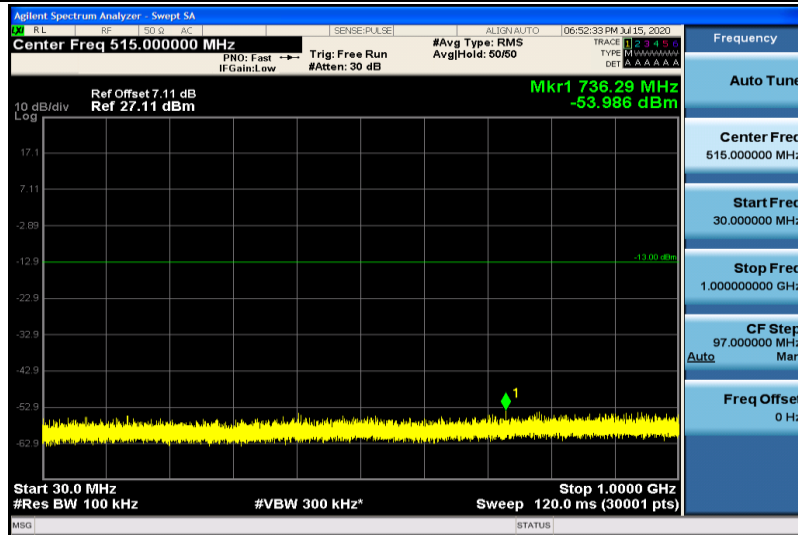

Band4-15MHz-16QAM-20175-1RB#0-1000~26000MHz

Band4-15MHz-16QAM-20325-1RB#0-30~1000MHz