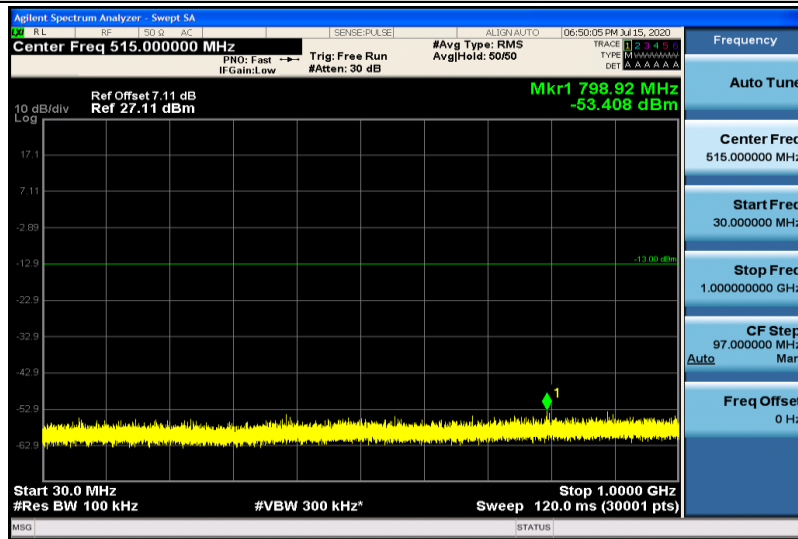

Band4-15MHz-QPSK-20325-1RB#0-1000~26000MHz

Band4-15MHz-16QAM-20025-1RB#0-30~10000MHz