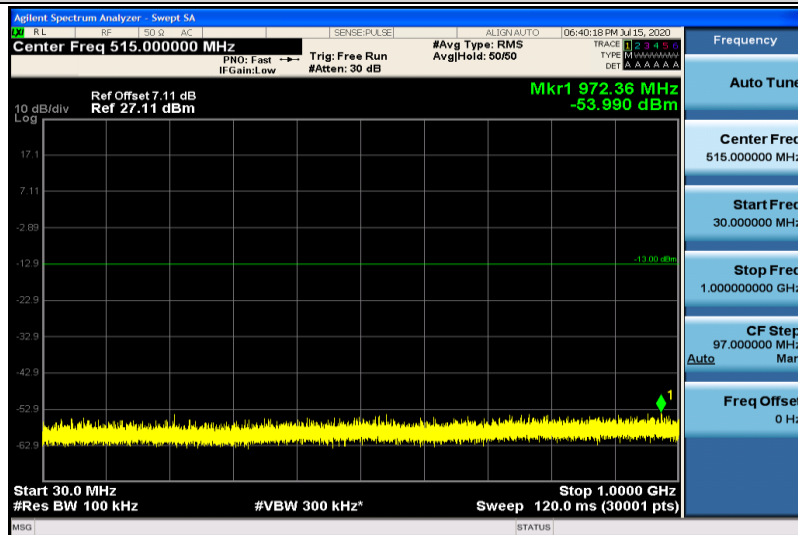

Band4-5MHz-16QAM-20175-1RB#0-1000~26000MHz

Band4-5MHz-16QAM-20375-1RB#0-30~1000MHz