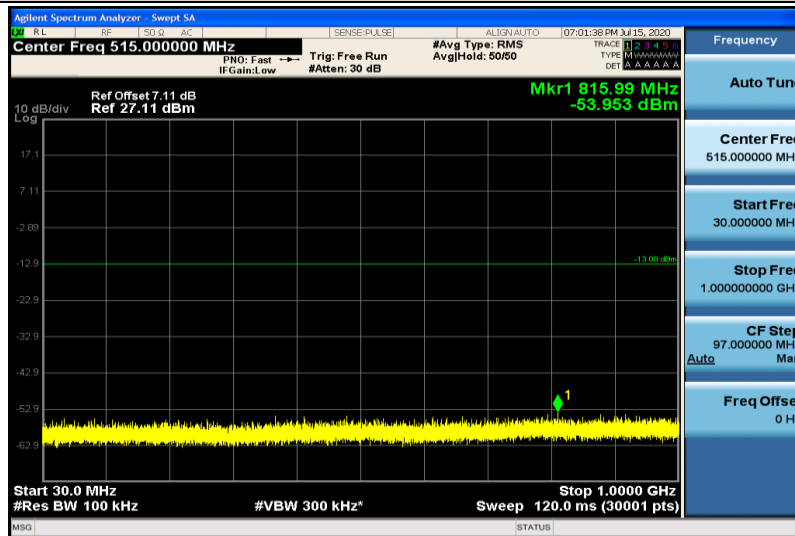

Band4-15MHz-16QAM-20325-1RB#0-1000~26000MHz

Band4-20MHz-QPSK-20050-1RB#0-30~1000MHz