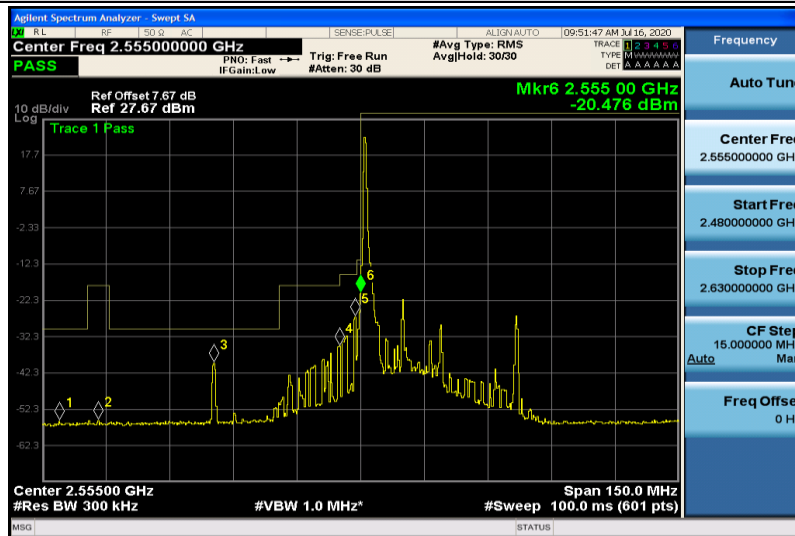

Band41-15MHz-16QAM-40315-1RB#0

Band41-15MHz-16QAM-40315-75RB#0

Band41-15MHz-16QAM-40740-1RB#74

Band41-15MHz-16QAM-40740-75RB#0

Band41-15MHz-16QAM-41165-1RB#74

Band41-15MHz-16QAM-41165-75RB#0

Band41-20MHz-QPSK-40340-1RB#0