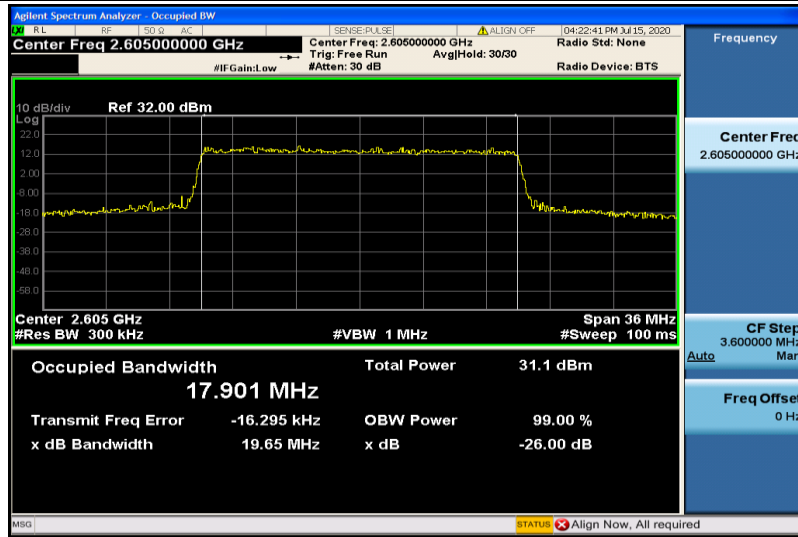

Band41-15MHz-QPSK-40740-75RB#0-13.457

Band41-15MHz-QPSK-41165-75RB#0-13.495

Band41-15MHz-16QAM-40315-75RB#0-13.521

Band41-15MHz-16QAM-40740-75RB#0-13.489

Band41-15MHz-16QAM-41165-75RB#0-13.495

Band41-20MHz-QPSK-40340-100RB#0-17.927