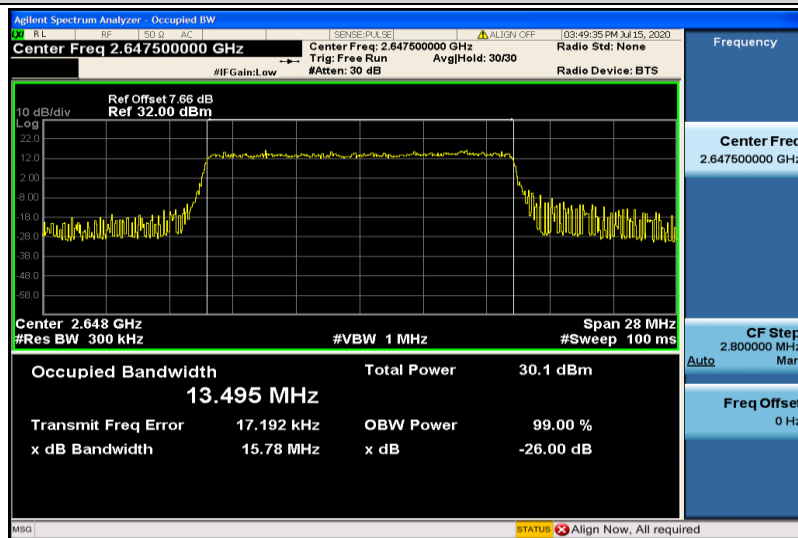

Band41-15MHz-QPSK-40740-75RB#0-13.457

Band41-15MHz-QPSK-41165-75RB#0-13.495

Band41-15MHz-16QAM-40315-75RB#0-13.521

Band41-15MHz-16QAM-40740-75RB#0-13.489

Band41-15MHz-16QAM-41165-75RB#0-13.495

Band41-20MHz-QPSK-40340-100RB#0-17.927