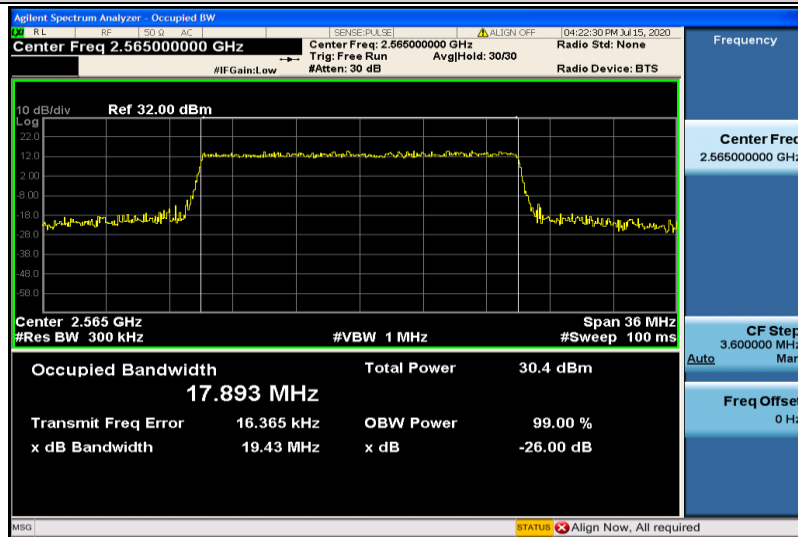

Band41-20MHz-16QAM-40340-100RB#0-17.893