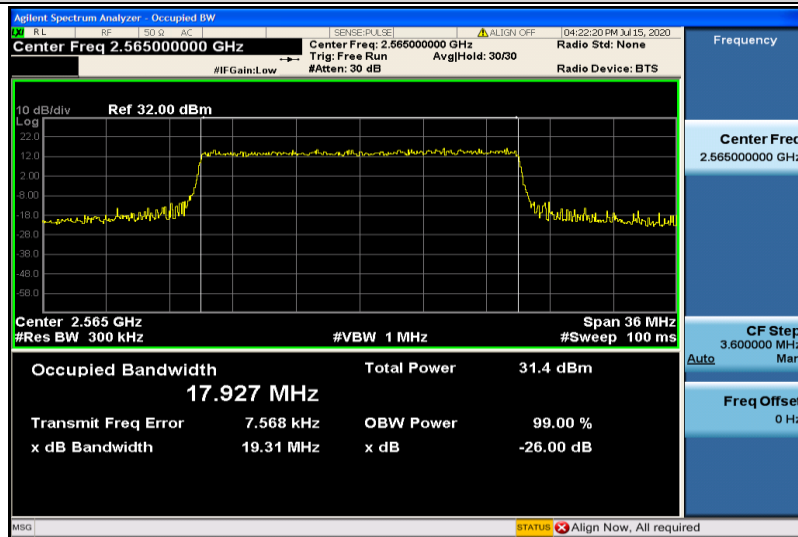

Band41-15MHz-QPSK-40740-75RB#0-13.457

Band41-15MHz-QPSK-41165-75RB#0-13.495

Band41-15MHz-16QAM-40315-75RB#0-13.521

Band41-15MHz-16QAM-40740-75RB#0-13.489

Band41-15MHz-16QAM-41165-75RB#0-13.495

Band41-20MHz-QPSK-40340-100RB#0-17.927