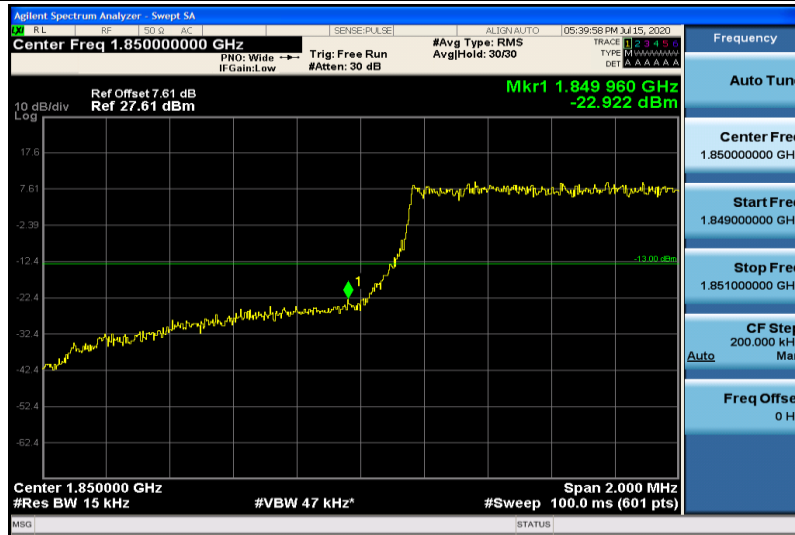

Band2-1.4MHz-QPSK-18607-6RB#0