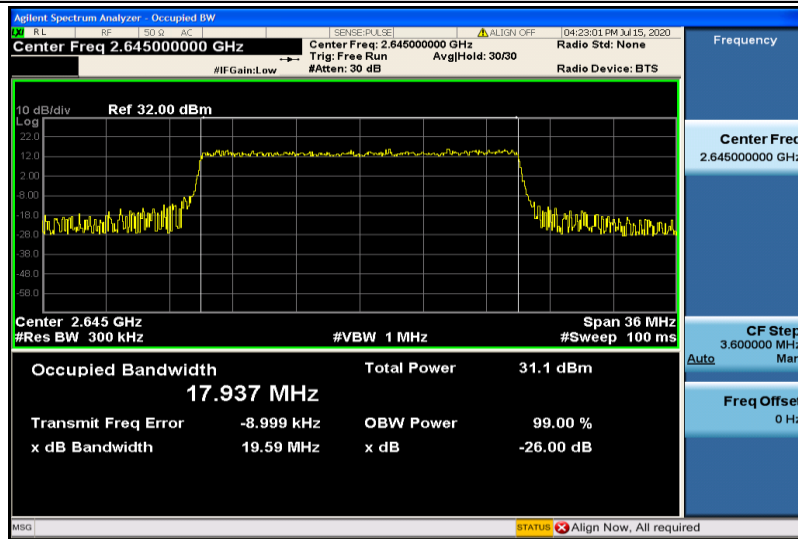

Band41-20MHz-QPSK-41140-100RB#0-17.937