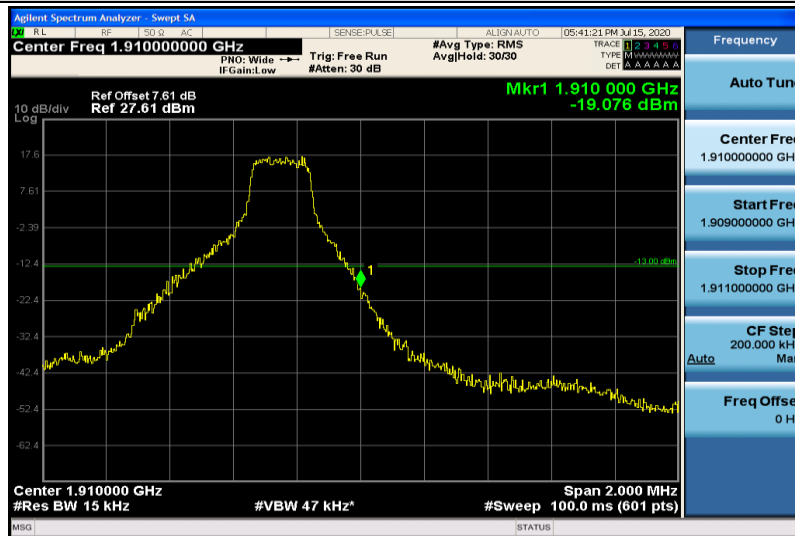

Band2-1.4MHz-QPSK-19193-1RB#5