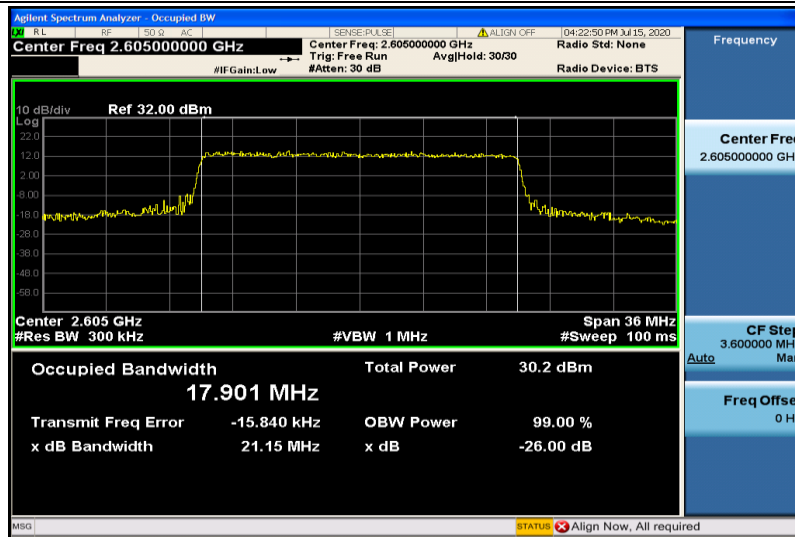

Band41-20MHz-16QAM-40740-100RB#0-17.901