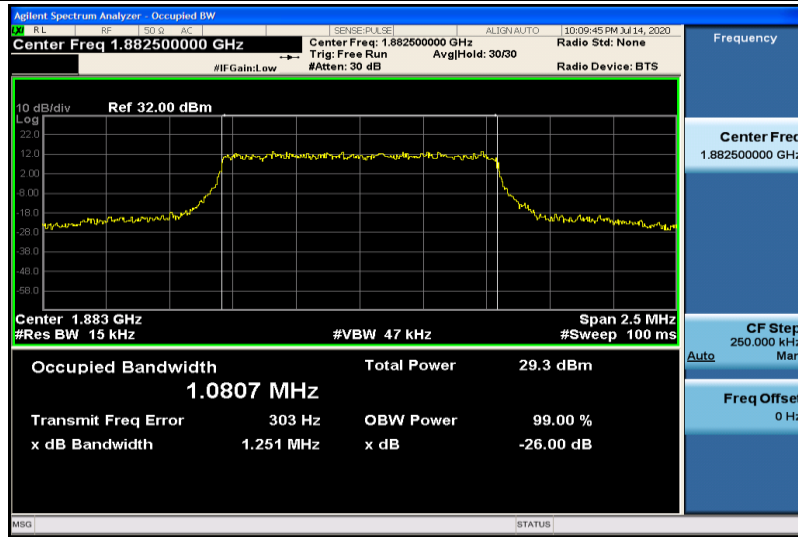

Band25-1.4MHz-QPSK-26047-6RB#0-1.0826

Band25-1.4MHz-QPSK-26365-6RB#0-1.0807