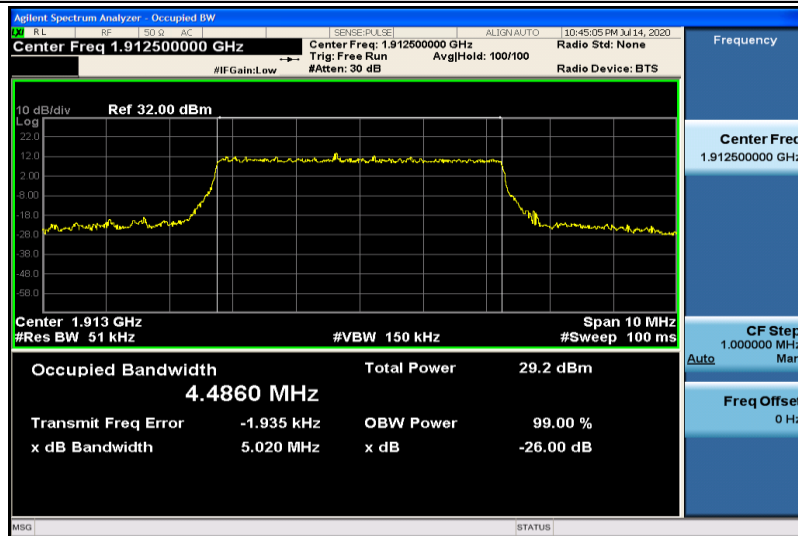

Band25-5MHz-16QAM-26365-25RB#0-4.4886

Band25-5MHz-16QAM-26665-25RB#0-4.4860