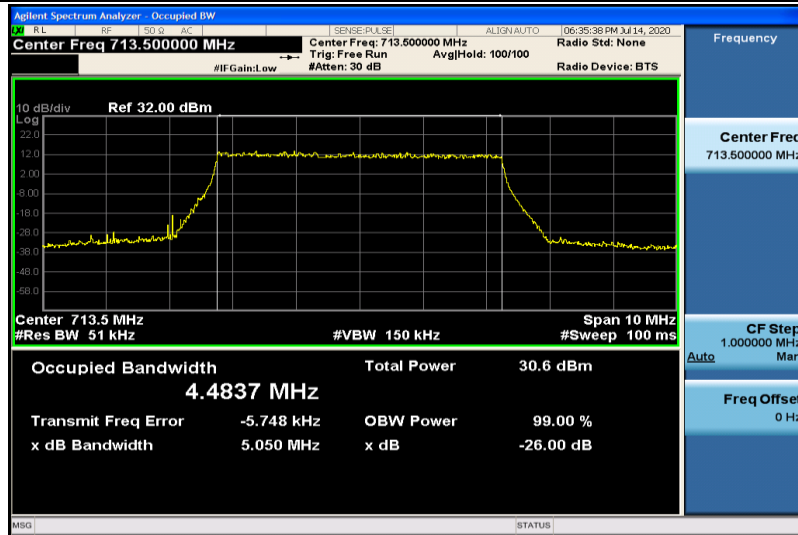

Band12-5MHz-QPSK-23035-25RB#0-4.4719

Band12-5MHz-QPSK-23095-25RB#0-4.4826

Band12-5MHz-QPSK-23155-25RB#0-4.4837

Band12-5MHz-16QAM-23035-25RB#0-4.4795

Band12-5MHz-16QAM-23095-25RB#0-4.4872

Band12-5MHz-16QAM-23155-25RB#0-4.4765