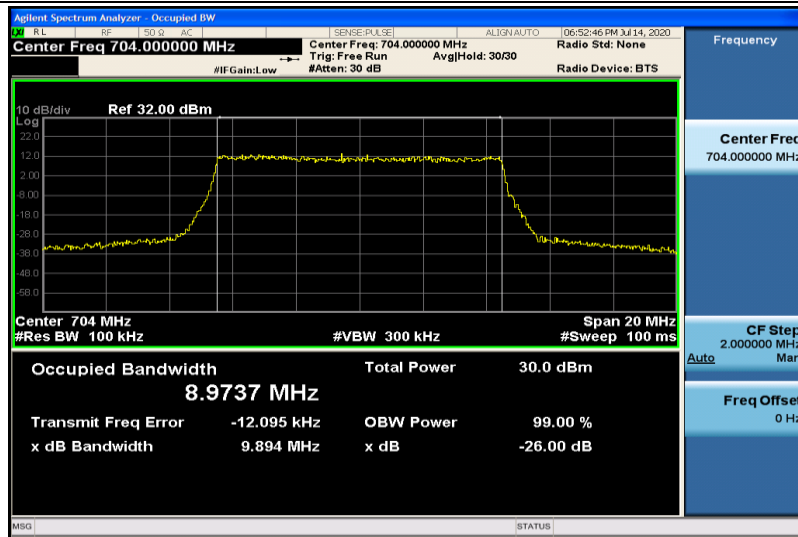

Band12-10MHz-QPSK-23130-50RB#0-8.9515

Band12-10MHz-16QAM-23060-50RB#0-8.9737