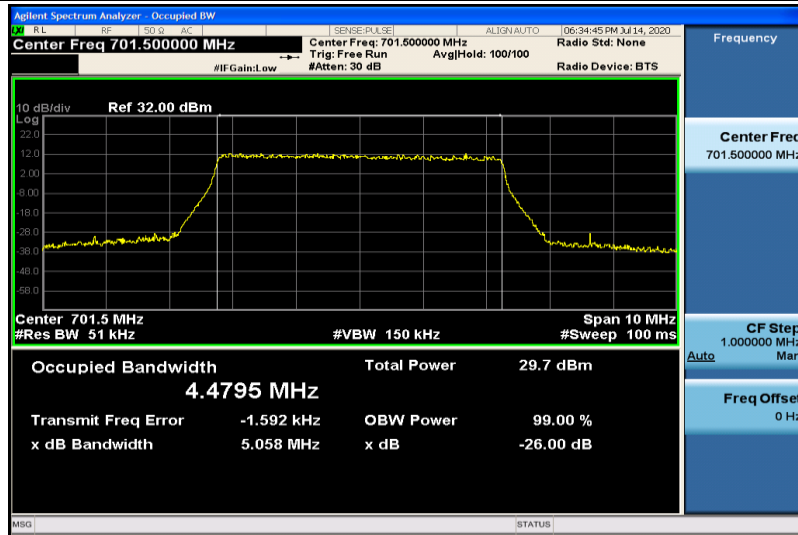

Band12-5MHz-QPSK-23035-25RB#0-4.4719

Band12-5MHz-QPSK-23095-25RB#0-4.4826

Band12-5MHz-QPSK-23155-25RB#0-4.4837

Band12-5MHz-16QAM-23035-25RB#0-4.4795

Band12-5MHz-16QAM-23095-25RB#0-4.4872

Band12-5MHz-16QAM-23155-25RB#0-4.4765