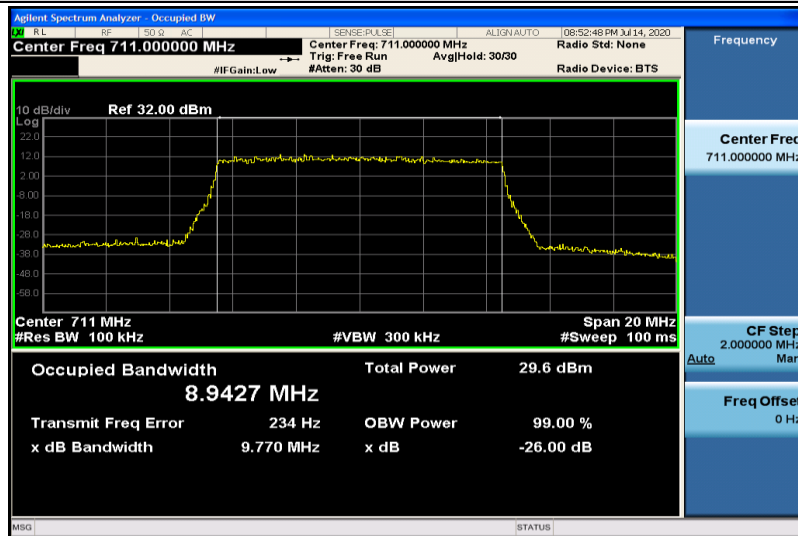

Band17-10MHz-16QAM-23790-50RB#0-8.9393

Band17-10MHz-16QAM-23800-50RB#0-8.9427