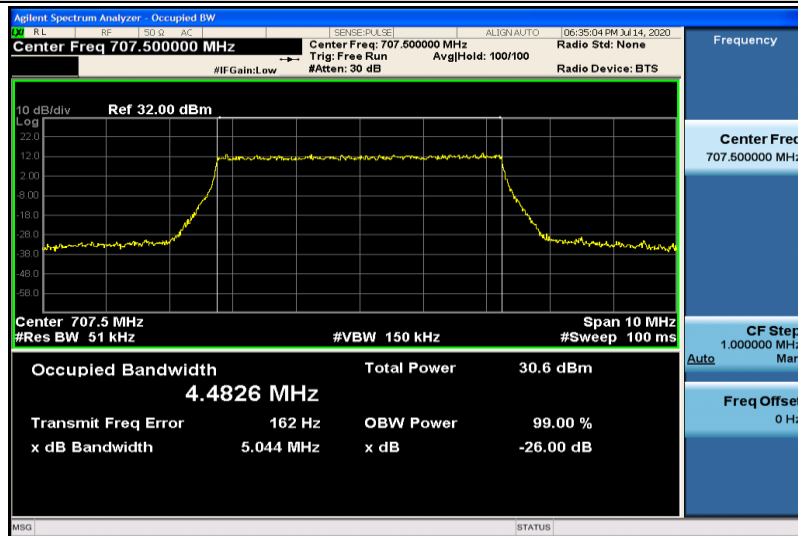

Band12-5MHz-QPSK-23035-25RB#0-4.4719

Band12-5MHz-QPSK-23095-25RB#0-4.4826

Band12-5MHz-QPSK-23155-25RB#0-4.4837

Band12-5MHz-16QAM-23035-25RB#0-4.4795

Band12-5MHz-16QAM-23095-25RB#0-4.4872

Band12-5MHz-16QAM-23155-25RB#0-4.4765