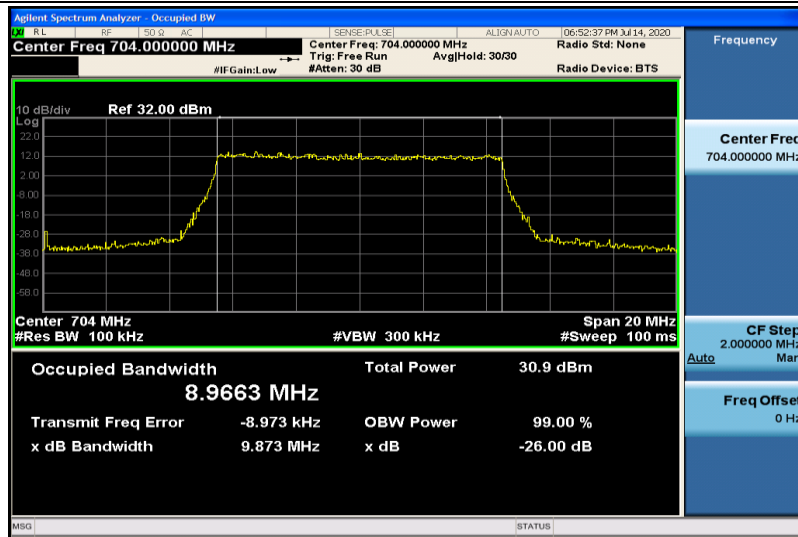

Band12-5MHz-QPSK-23035-25RB#0-4.4719

Band12-5MHz-QPSK-23095-25RB#0-4.4826

Band12-5MHz-QPSK-23155-25RB#0-4.4837

Band12-5MHz-16QAM-23035-25RB#0-4.4795

Band12-5MHz-16QAM-23095-25RB#0-4.4872

Band12-5MHz-16QAM-23155-25RB#0-4.4765