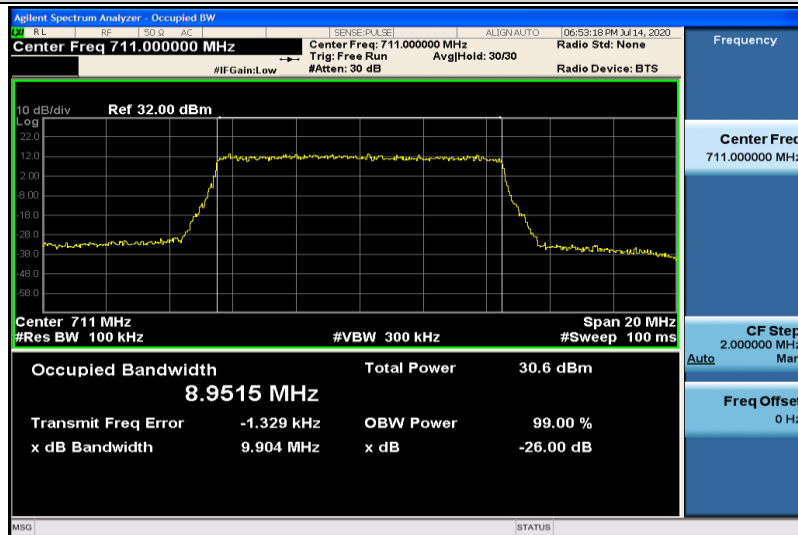

Band12-10MHz-QPSK-23095-50RB#0-8.9412

Band12-10MHz-QPSK-23130-50RB#0-8.9515