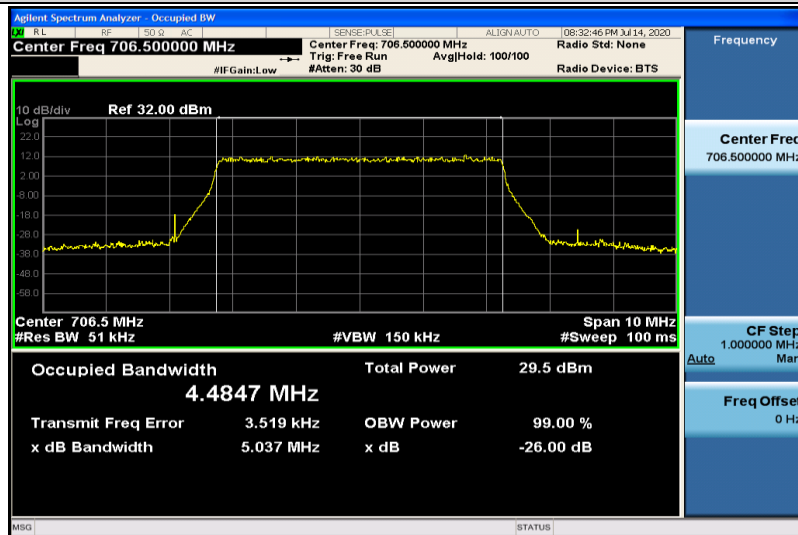

Band13-10MHz-QPSK-23230-50RB#0-8.9638

Band13-10MHz-16QAM-23230-50RB#0-8.9750

Band17-5MHz-QPSK-23755-25RB#0-4.4741

Band17-5MHz-QPSK-23790-25RB#0-4.4770

Band17-5MHz-QPSK-23825-25RB#0-4.4887

Band17-5MHz-16QAM-23755-25RB#0-4.4847