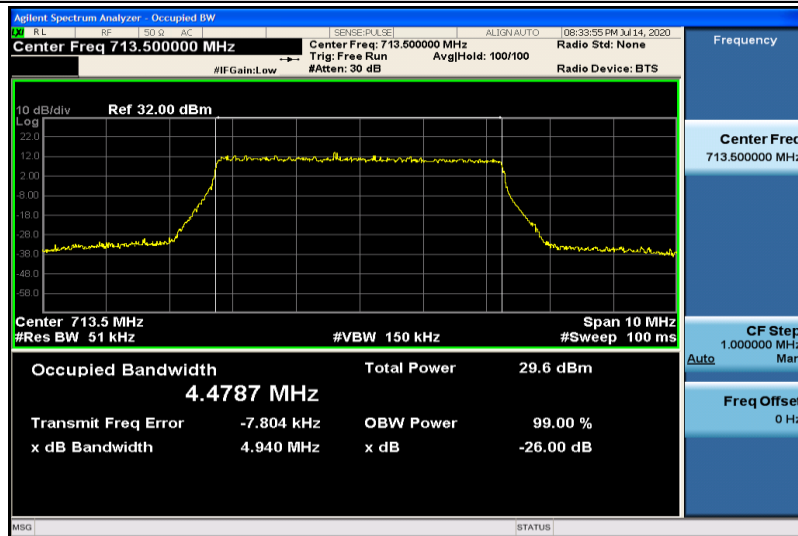

Band17-5MHz-16QAM-23790-25RB#0-4.4824

Band17-5MHz-16QAM-23825-25RB#0-4.4787