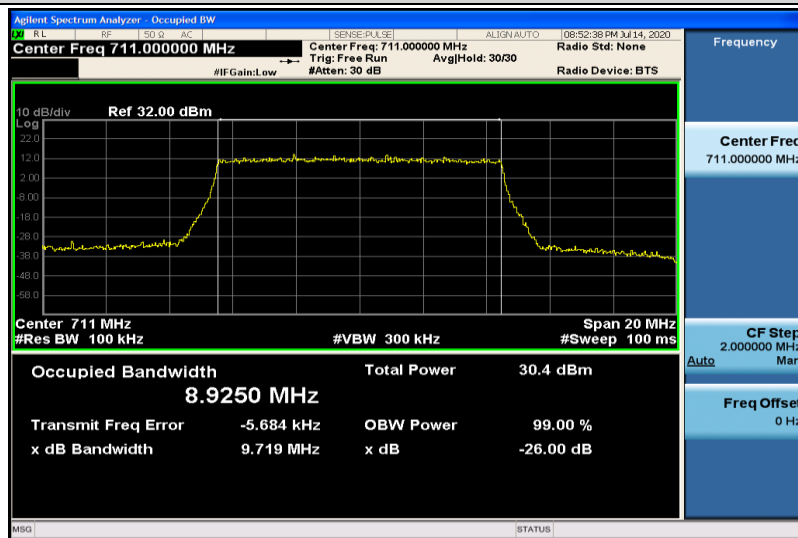

Band17-5MHz-16QAM-23790-25RB#0-4.4824

Band17-5MHz-16QAM-23825-25RB#0-4.4787

Band17-10MHz-QPSK-23780-50RB#0-8.9524

Band17-10MHz-QPSK-23790-50RB#0-8.9446

Band17-10MHz-QPSK-23800-50RB#0-8.9250

Band17-10MHz-16QAM-23780-50RB#0-8.9410