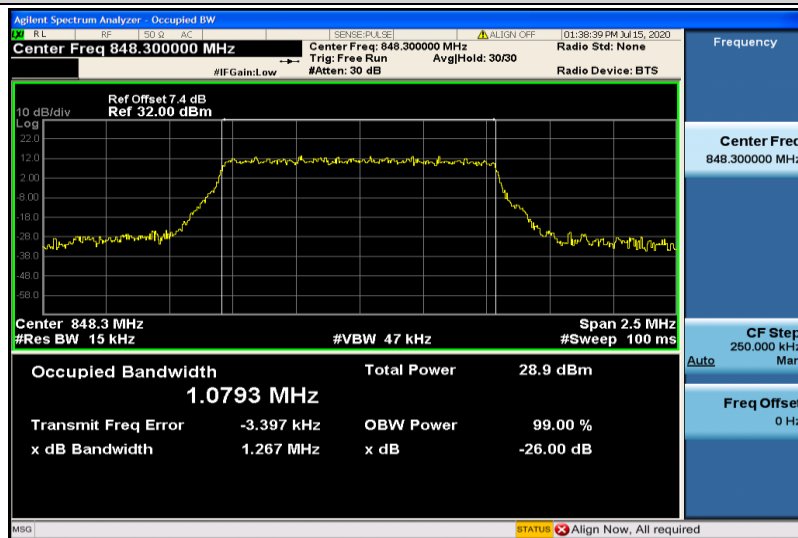

Band26-1.4MHz-16QAM-26915-6RB#0-1.0800

Band26-1.4MHz-16QAM-27033-6RB#0-1.0793