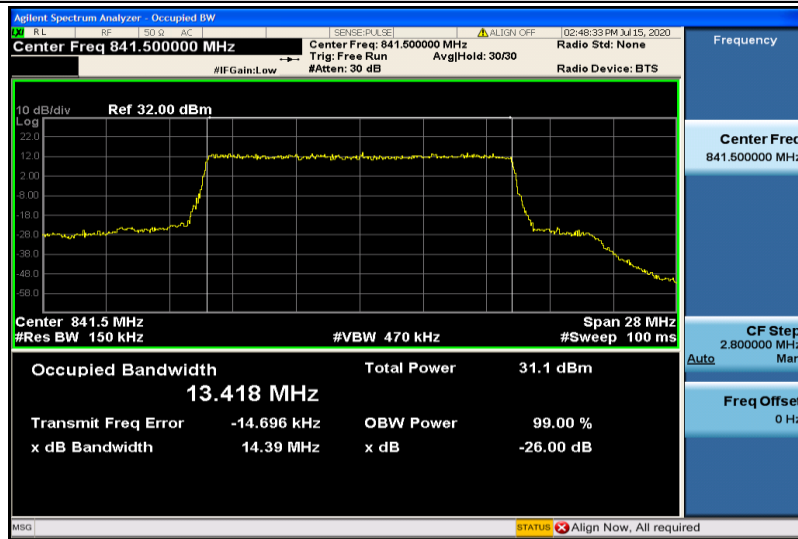

Band26-10MHz-16QAM-26915-50RB#0-8.9513

Band26-10MHz-16QAM-26990-50RB#0-8.9170

Band26-15MHz-QPSK-26865-75RB#0-13.383

Band26-15MHz-QPSK-26915-75RB#0-13.385

Band26-15MHz-QPSK-26965-75RB#0-13.418

Band26-15MHz-16QAM-26865-75RB#0-13.394