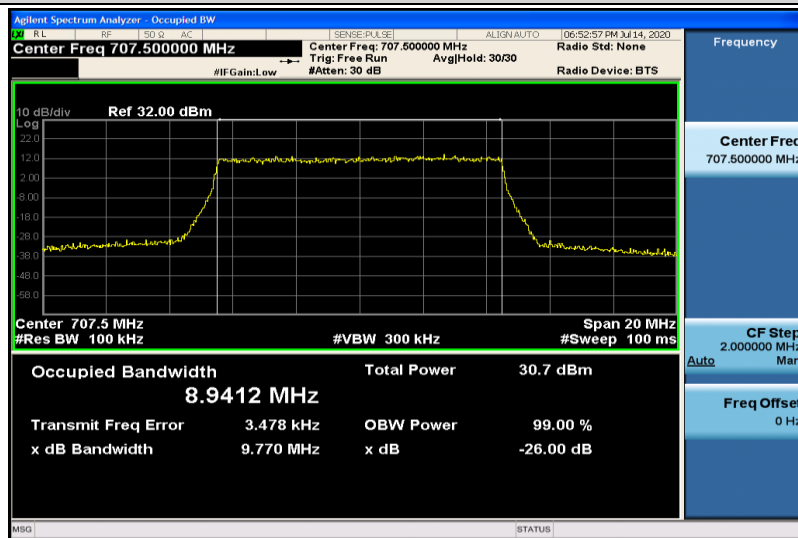

Band12-10MHz-QPSK-23060-50RB#0-8.9663

Band12-10MHz-QPSK-23095-50RB#0-8.9412