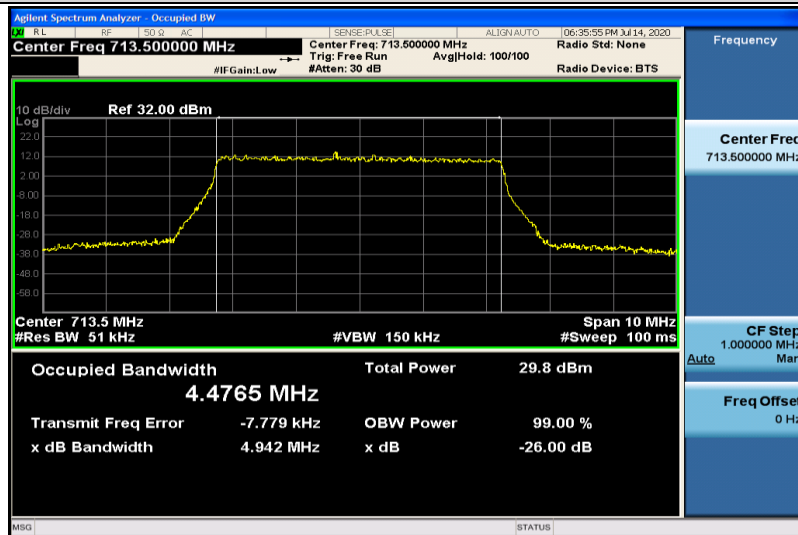

Band12-5MHz-QPSK-23035-25RB#0-4.4719

Band12-5MHz-QPSK-23095-25RB#0-4.4826

Band12-5MHz-QPSK-23155-25RB#0-4.4837

Band12-5MHz-16QAM-23035-25RB#0-4.4795

Band12-5MHz-16QAM-23095-25RB#0-4.4872

Band12-5MHz-16QAM-23155-25RB#0-4.4765