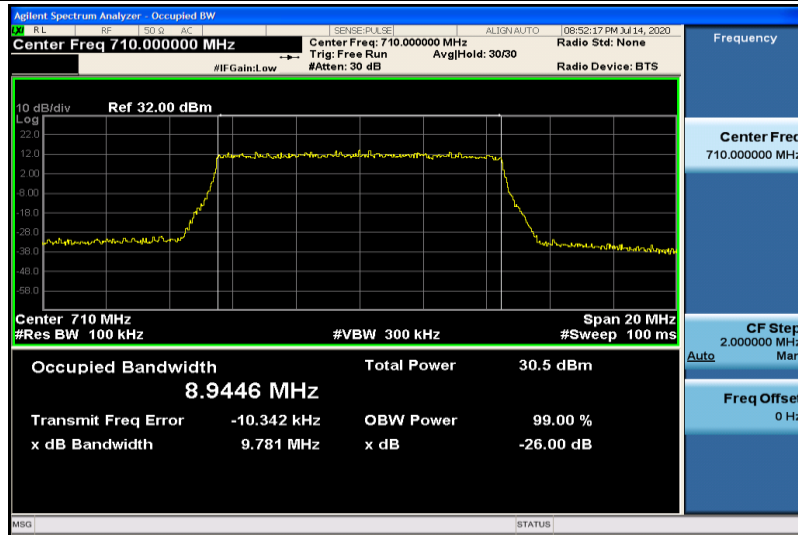

Band17-10MHz-QPSK-23780-50RB#0-8.9524

Band17-10MHz-QPSK-23790-50RB#0-8.9446