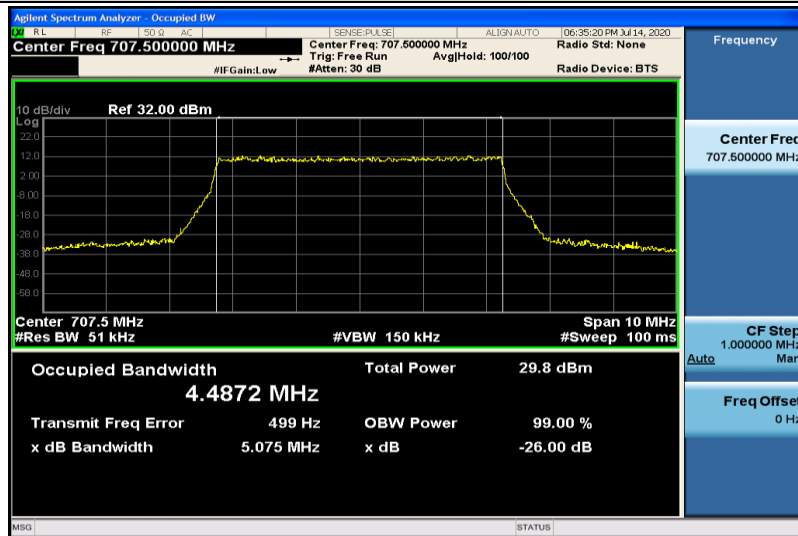

Band12-5MHz-QPSK-23035-25RB#0-4.4719

Band12-5MHz-QPSK-23095-25RB#0-4.4826

Band12-5MHz-QPSK-23155-25RB#0-4.4837

Band12-5MHz-16QAM-23035-25RB#0-4.4795

Band12-5MHz-16QAM-23095-25RB#0-4.4872

Band12-5MHz-16QAM-23155-25RB#0-4.4765