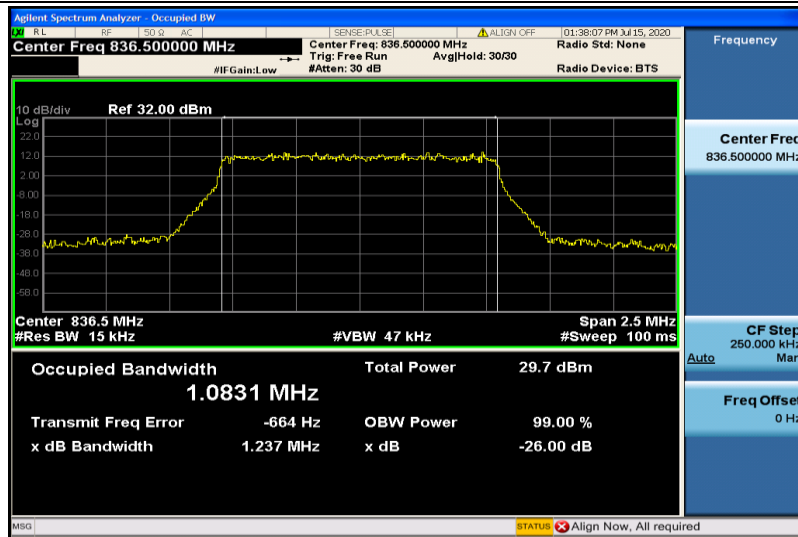

Band26-1.4MHz-QPSK-26797-6RB#0-1.0743

Band26-1.4MHz-QPSK-26915-6RB#0-1.0831