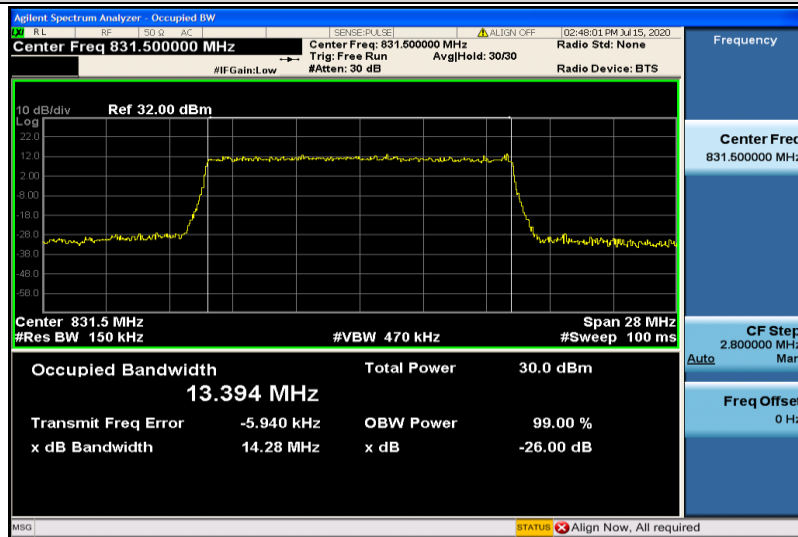

Band26-10MHz-16QAM-26915-50RB#0-8.9513

Band26-10MHz-16QAM-26990-50RB#0-8.9170

Band26-15MHz-QPSK-26865-75RB#0-13.383

Band26-15MHz-QPSK-26915-75RB#0-13.385

Band26-15MHz-QPSK-26965-75RB#0-13.418

Band26-15MHz-16QAM-26865-75RB#0-13.394