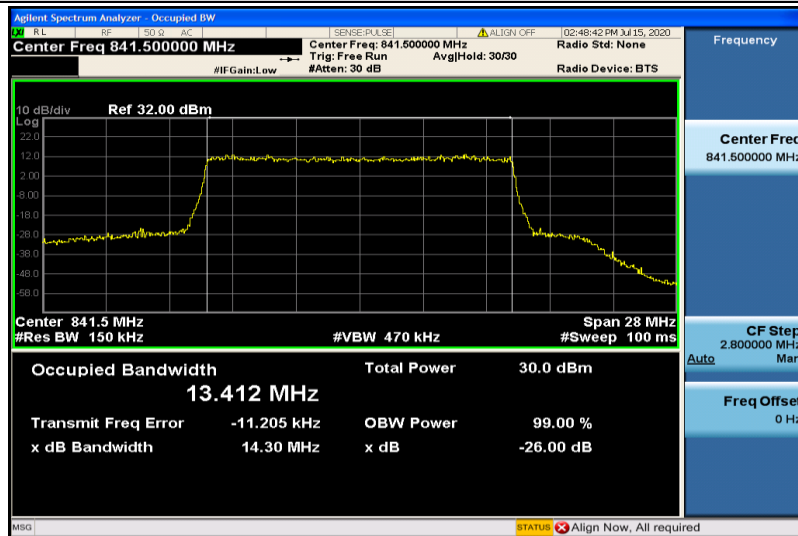

Band26-15MHz-16QAM-26915-75RB#0-13.421

Band26-15MHz-16QAM-26965-75RB#0-13.412