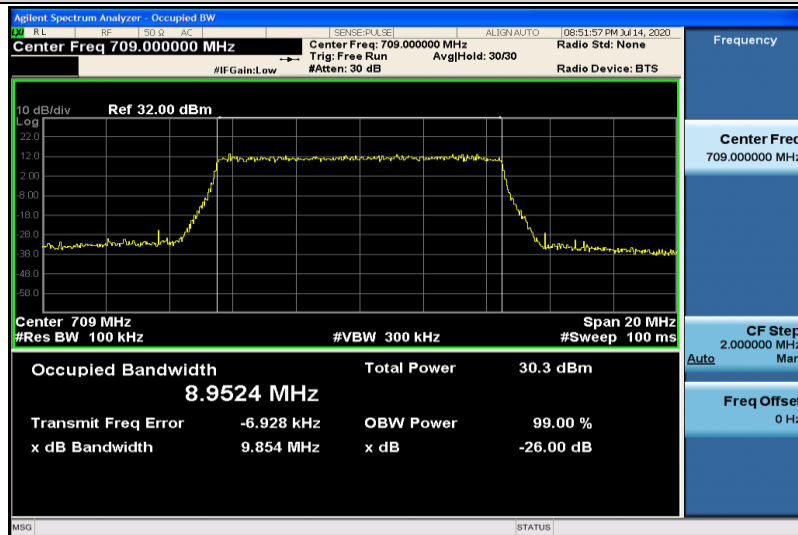

Band17-5MHz-16QAM-23825-25RB#0-4.4787

Band17-10MHz-QPSK-23780-50RB#0-8.9524