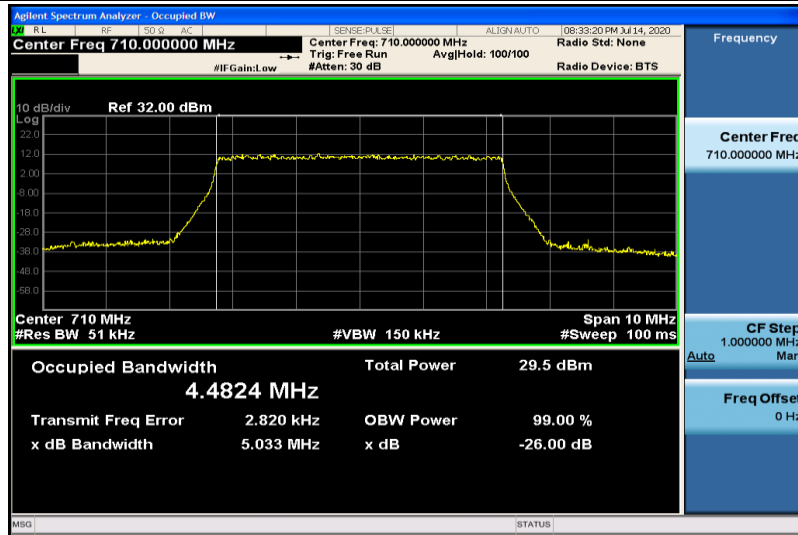

Band13-10MHz-QPSK-23230-50RB#0-8.9638

Band13-10MHz-16QAM-23230-50RB#0-8.9750

Band17-5MHz-QPSK-23755-25RB#0-4.4741

Band17-5MHz-QPSK-23790-25RB#0-4.4770

Band17-5MHz-QPSK-23825-25RB#0-4.4887

Band17-5MHz-16QAM-23755-25RB#0-4.4847