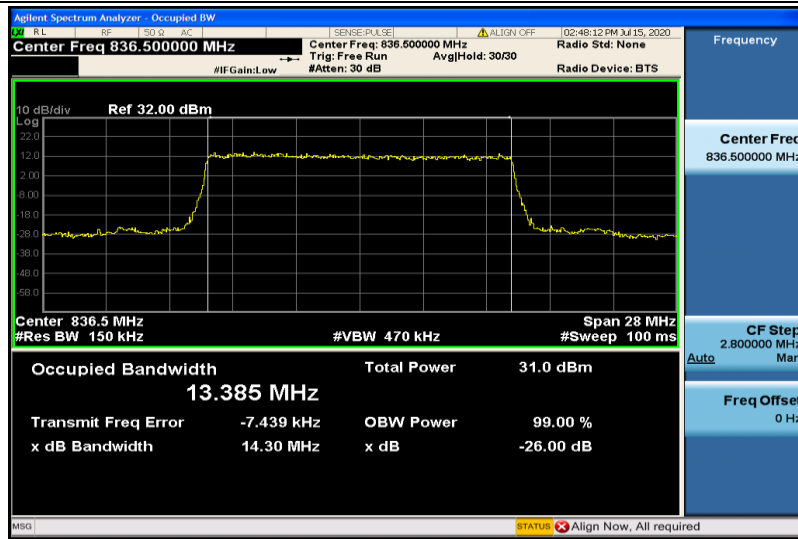

Band26-15MHz-QPSK-26865-75RB#0-13.383

Band26-15MHz-QPSK-26915-75RB#0-13.385