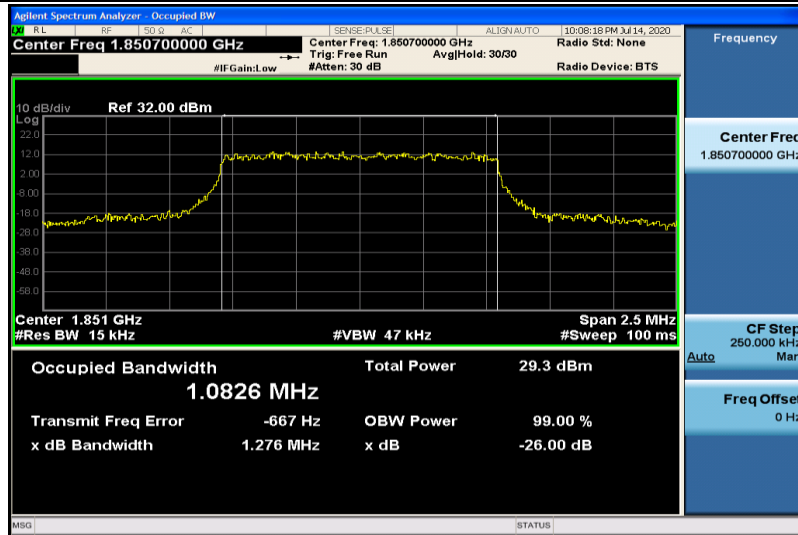

Band17-10MHz-16QAM-23800-50RB#0-8.9427

Band25-1.4MHz-QPSK-26047-6RB#0-1.0826