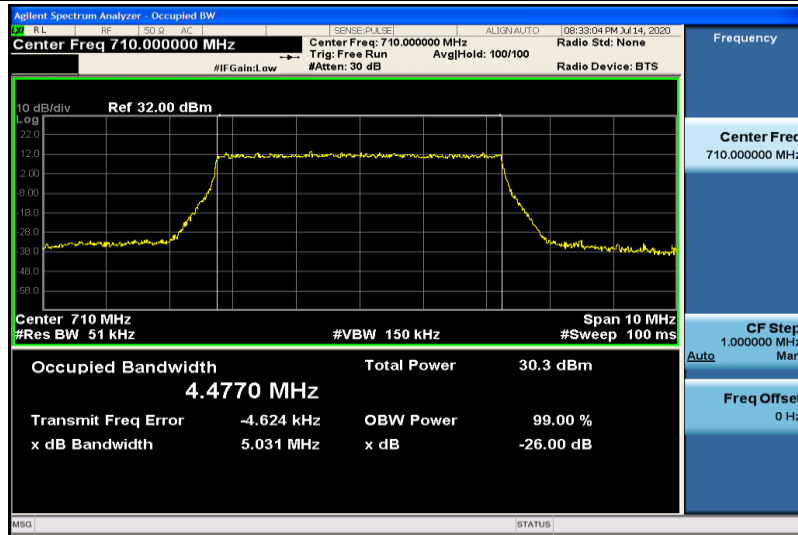

Band17-5MHz-QPSK-23755-25RB#0-4.4741

Band17-5MHz-QPSK-23790-25RB#0-4.4770