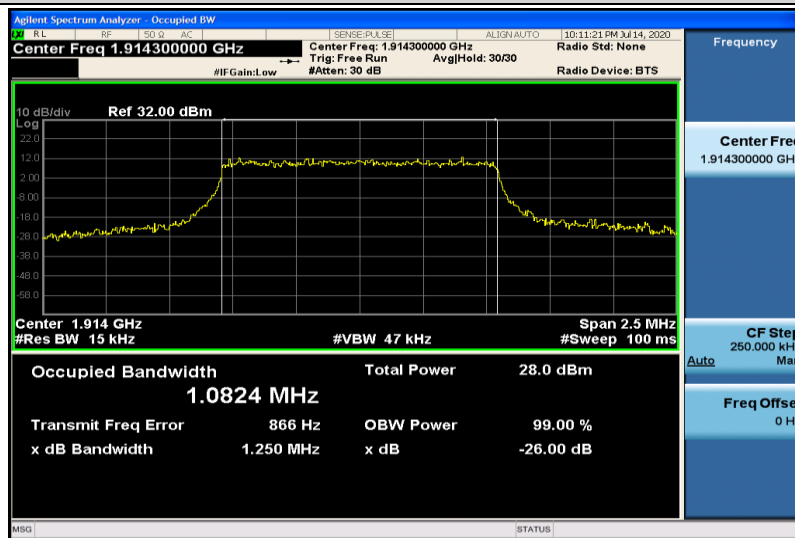

Band25-1.4MHz-16QAM-26365-6RB#0-1.0794

Band25-1.4MHz-16QAM-26683-6RB#0-1.0824