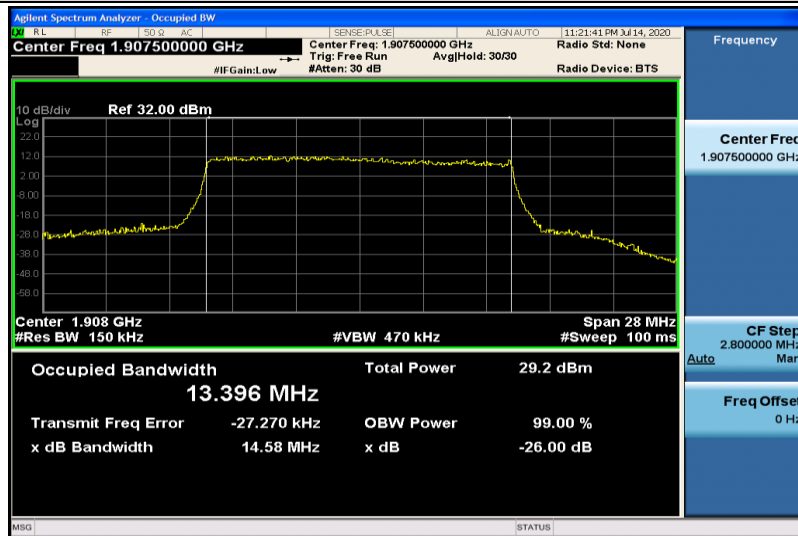

Band25-15MHz-16QAM-26365-75RB#0-13.401

Band25-15MHz-16QAM-26615-75RB#0-13.396