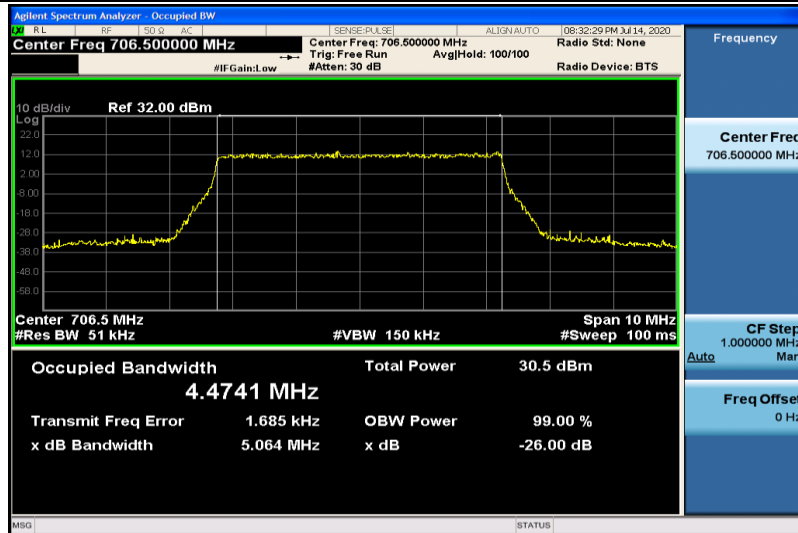

Band13-10MHz-16QAM-23230-50RB#0-8.9750

Band17-5MHz-QPSK-23755-25RB#0-4.4741