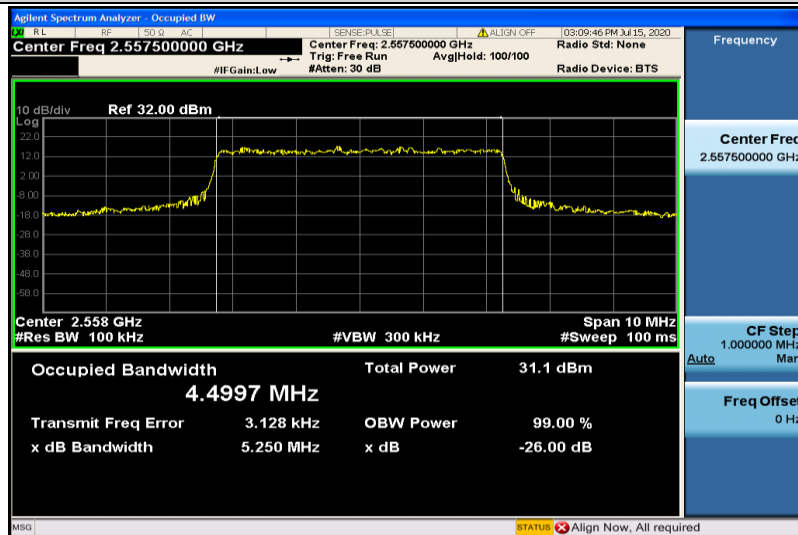

Band26-15MHz-16QAM-26965-75RB#0-13.412

Band41-5MHz-QPSK-40265-25RB#0-4.4997