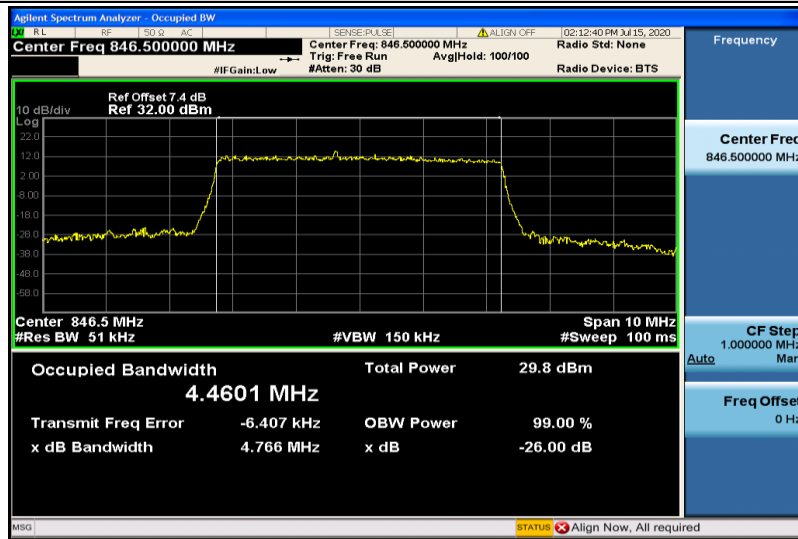

Band26-5MHz-16QAM-26915-25RB#0-4.4681

Band26-5MHz-16QAM-27015-25RB#0-4.4601