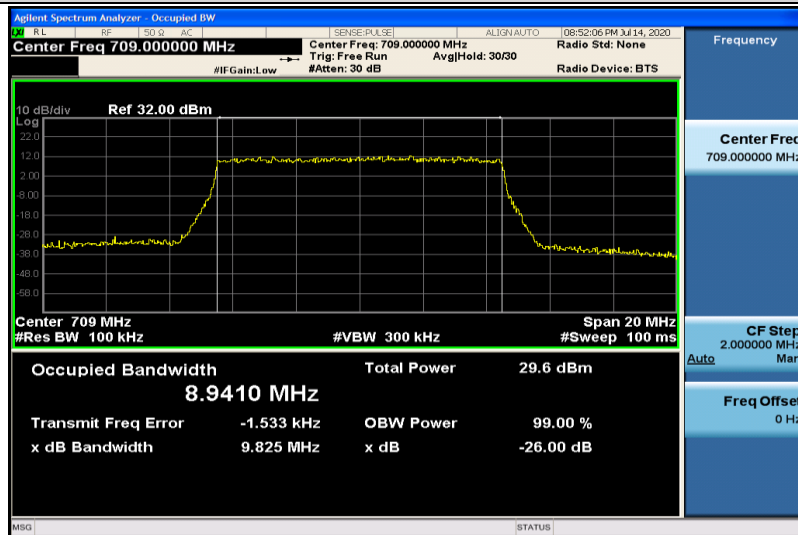

Band17-5MHz-16QAM-23790-25RB#0-4.4824

Band17-5MHz-16QAM-23825-25RB#0-4.4787

Band17-10MHz-QPSK-23780-50RB#0-8.9524

Band17-10MHz-QPSK-23790-50RB#0-8.9446

Band17-10MHz-QPSK-23800-50RB#0-8.9250

Band17-10MHz-16QAM-23780-50RB#0-8.9410