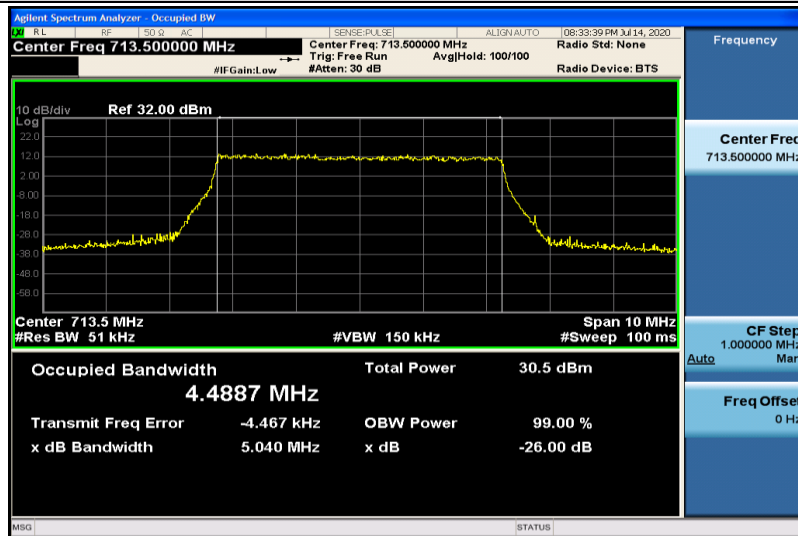

Band13-10MHz-QPSK-23230-50RB#0-8.9638

Band13-10MHz-16QAM-23230-50RB#0-8.9750

Band17-5MHz-QPSK-23755-25RB#0-4.4741

Band17-5MHz-QPSK-23790-25RB#0-4.4770

Band17-5MHz-QPSK-23825-25RB#0-4.4887

Band17-5MHz-16QAM-23755-25RB#0-4.4847