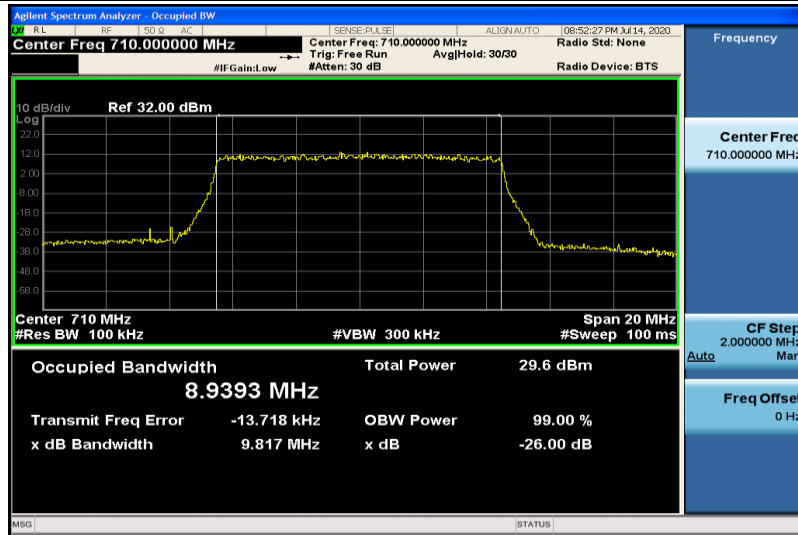

Band17-5MHz-16QAM-23790-25RB#0-4.4824

Band17-5MHz-16QAM-23825-25RB#0-4.4787

Band17-10MHz-QPSK-23780-50RB#0-8.9524

Band17-10MHz-QPSK-23790-50RB#0-8.9446

Band17-10MHz-QPSK-23800-50RB#0-8.9250

Band17-10MHz-16QAM-23780-50RB#0-8.9410