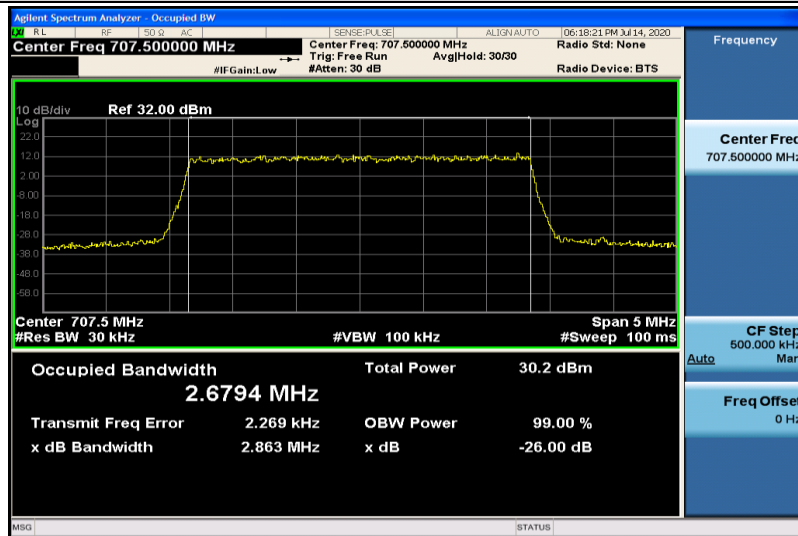

Band12-3MHz-QPSK-23025-15RB#0-2.6764

Band12-3MHz-QPSK-23095-15RB#0-2.6794