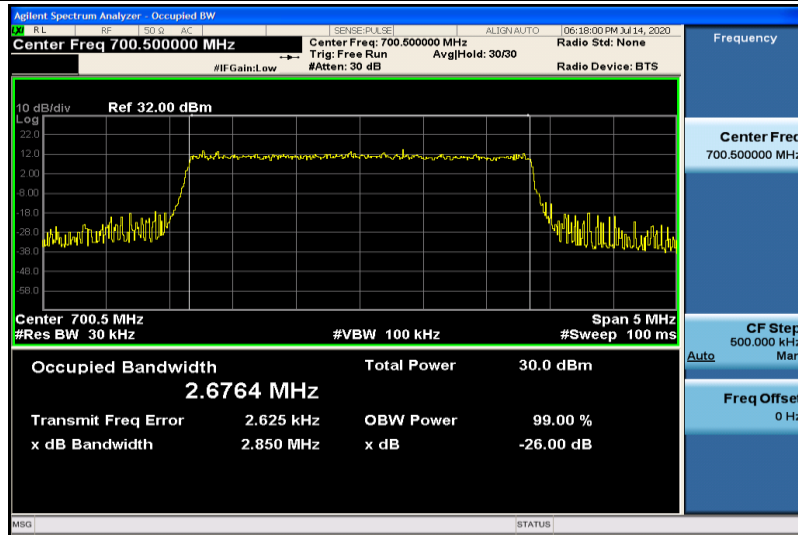

Band12-1.4MHz-QPSK-23017-6RB#0-1.0816

Band12-1.4MHz-QPSK-23095-6RB#0-1.0825

Band12-1.4MHz-QPSK-23173-6RB#0-1.0809

Band12-1.4MHz-16QAM-23017-6RB#0-1.0769

Band12-1.4MHz-16QAM-23095-6RB#0-1.0754

Band12-1.4MHz-16QAM-23173-6RB#0-1.0788