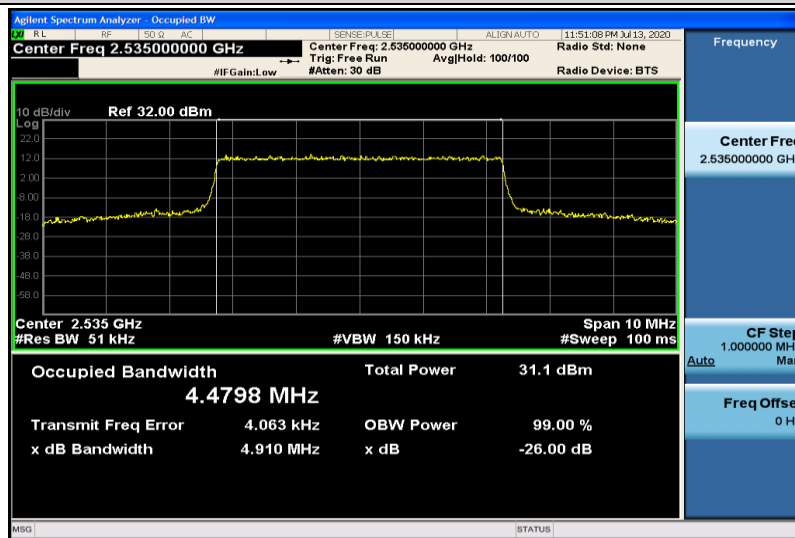

Band7-5MHz-QPSK-20775-25RB#0-4.4751

Band7-5MHz-QPSK-21100-25RB#0-4.4798