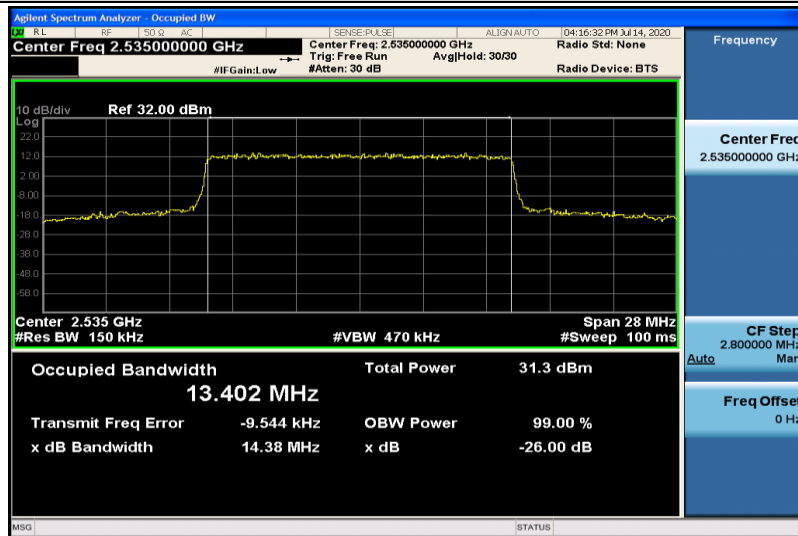

Band7-15MHz-QPSK-20825-75RB#0-13.423

Band7-15MHz-QPSK-21100-75RB#0-13.402