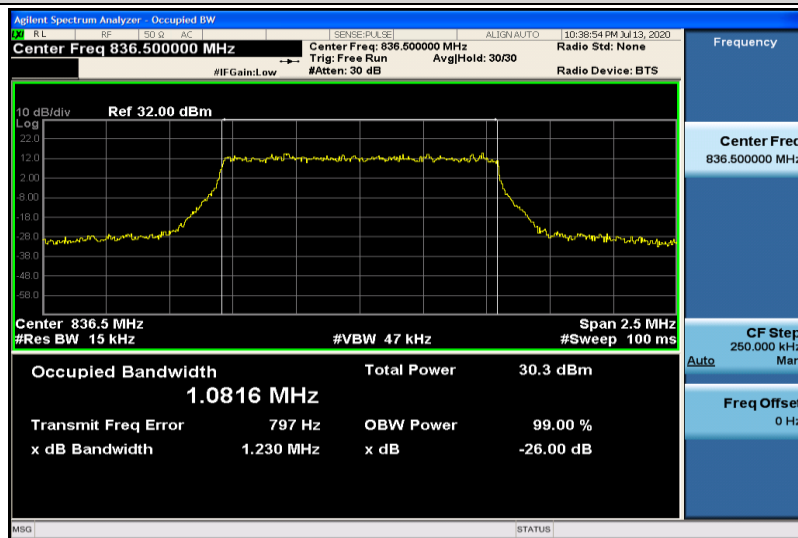

Band5-1.4MHz-QPSK-20407-6RB#0-1.0771

Band5-1.4MHz-QPSK-20525-6RB#0-1.0816