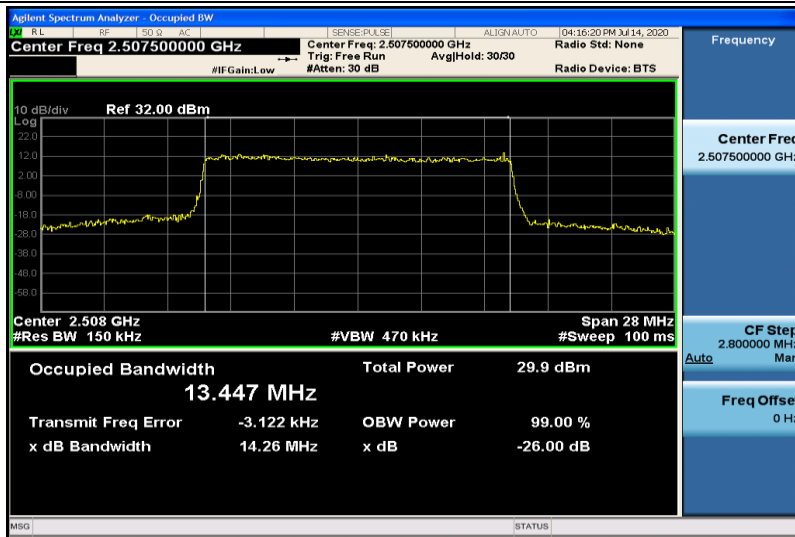

Band7-15MHz-QPSK-21375-75RB#0-13.414

Band7-15MHz-16QAM-20825-75RB#0-13.447