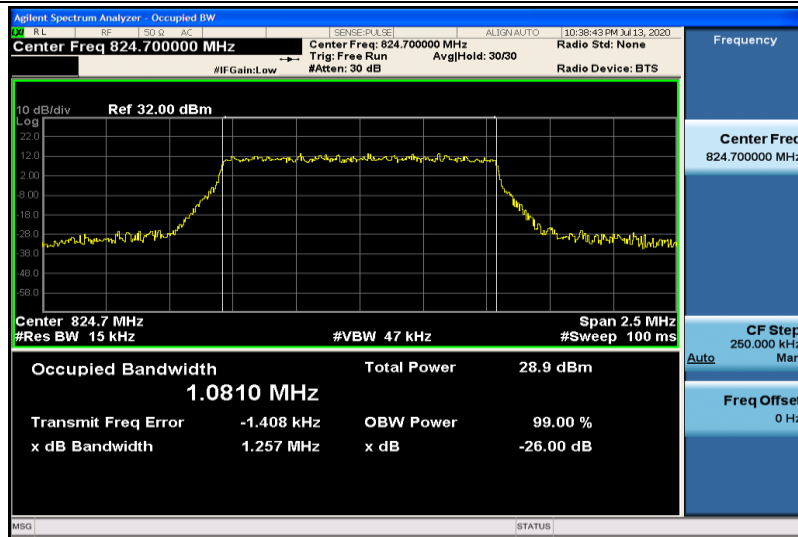

Band5-1.4MHz-QPSK-20407-6RB#0-1.0771

Band5-1.4MHz-QPSK-20525-6RB#0-1.0816

Band5-1.4MHz-QPSK-20643-6RB#0-1.0772

Band5-1.4MHz-16QAM-20407-6RB#0-1.0810

Band5-1.4MHz-16QAM-20525-6RB#0-1.0798

Band5-1.4MHz-16QAM-20643-6RB#0-1.0806