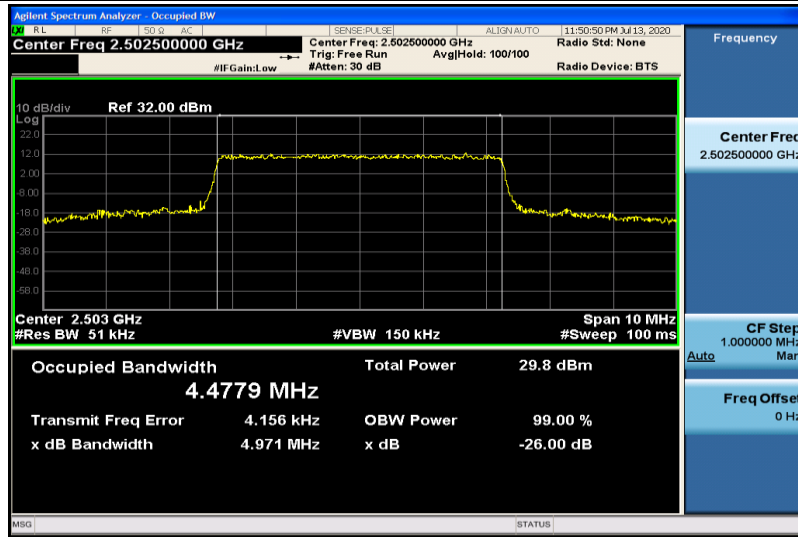

Band7-5MHz-QPSK-21425-25RB#0-4.4809

Band7-5MHz-16QAM-20775-25RB#0-4.4779