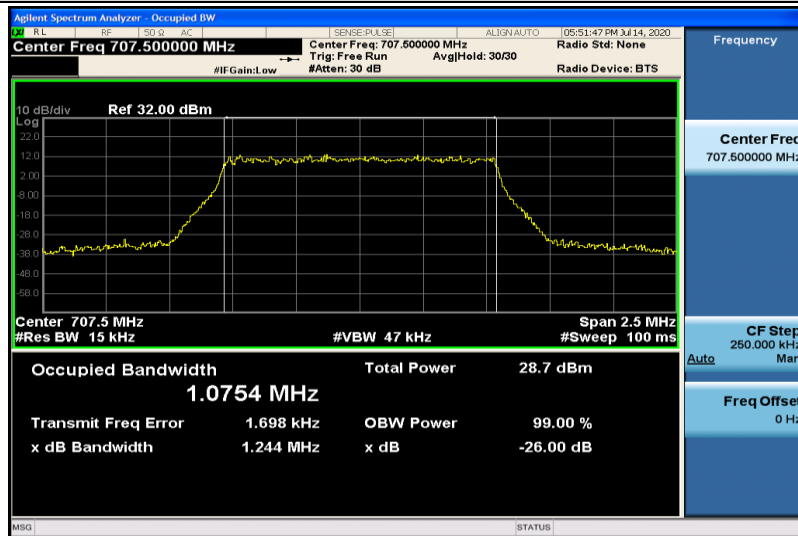

Band12-1.4MHz-QPSK-23017-6RB#0-1.0816

Band12-1.4MHz-QPSK-23095-6RB#0-1.0825

Band12-1.4MHz-QPSK-23173-6RB#0-1.0809

Band12-1.4MHz-16QAM-23017-6RB#0-1.0769

Band12-1.4MHz-16QAM-23095-6RB#0-1.0754

Band12-1.4MHz-16QAM-23173-6RB#0-1.0788