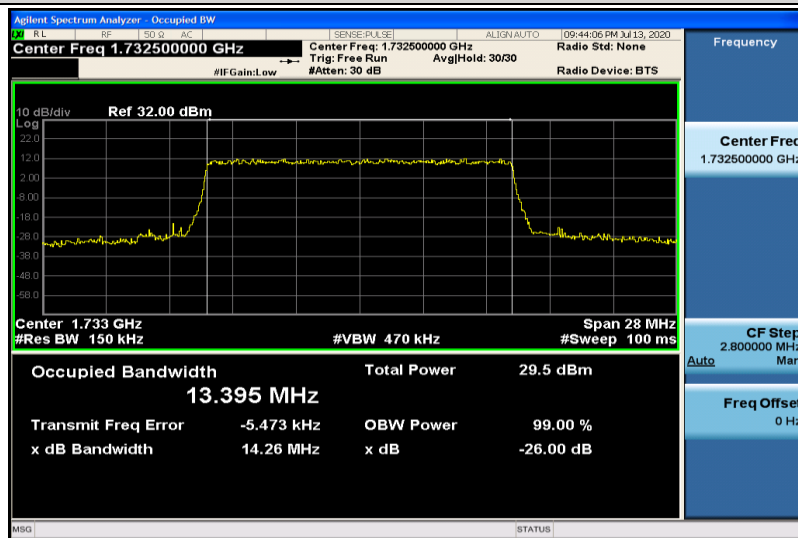

Band4-15MHz-QPSK-20025-75RB#0-13.418

Band4-15MHz-QPSK-20175-75RB#0-13.395