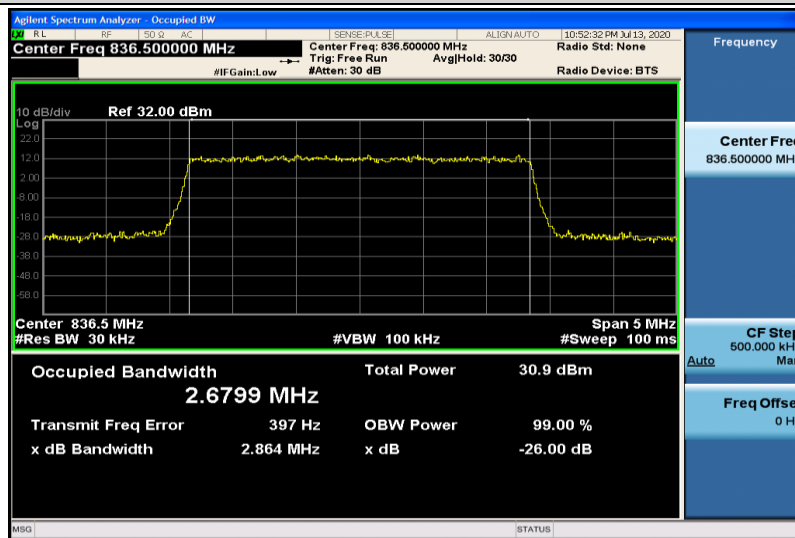

Band5-3MHz-QPSK-20415-15RB#0-2.6774

Band5-3MHz-QPSK-20525-15RB#0-2.6799