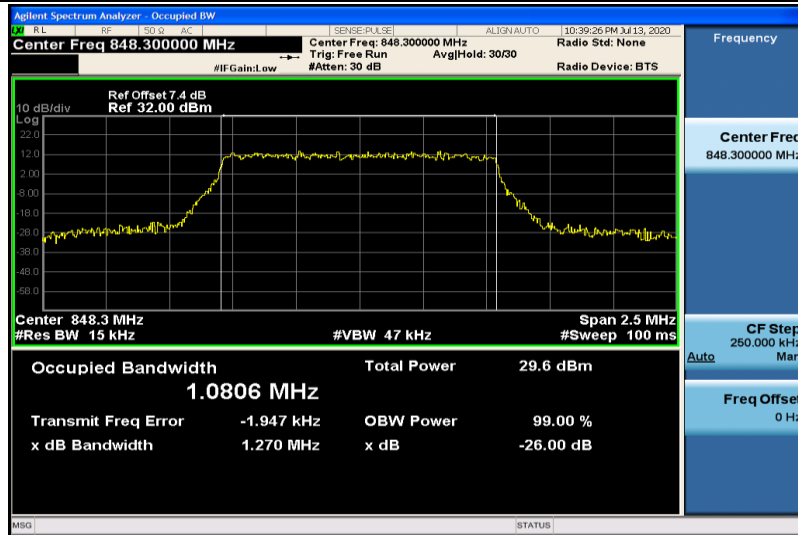

Band5-1.4MHz-QPSK-20407-6RB#0-1.0771

Band5-1.4MHz-QPSK-20525-6RB#0-1.0816

Band5-1.4MHz-QPSK-20643-6RB#0-1.0772

Band5-1.4MHz-16QAM-20407-6RB#0-1.0810

Band5-1.4MHz-16QAM-20525-6RB#0-1.0798

Band5-1.4MHz-16QAM-20643-6RB#0-1.0806