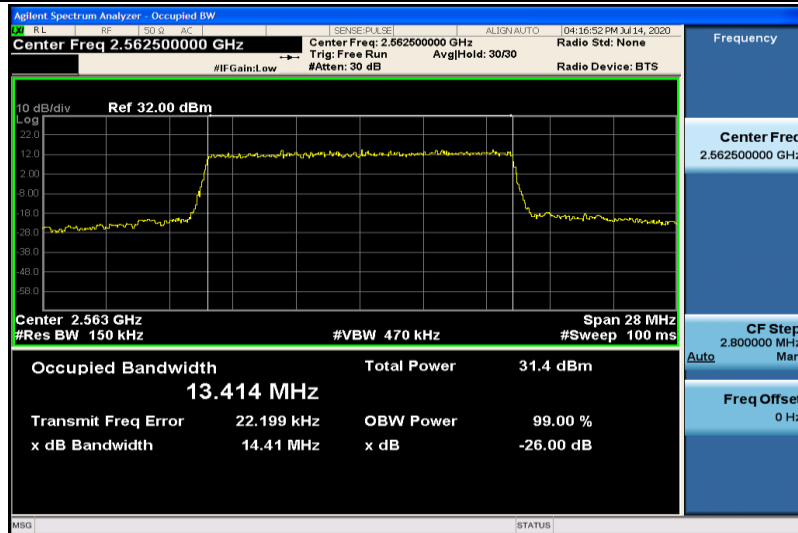

Band7-15MHz-QPSK-21100-75RB#0-13.402

Band7-15MHz-QPSK-21375-75RB#0-13.414