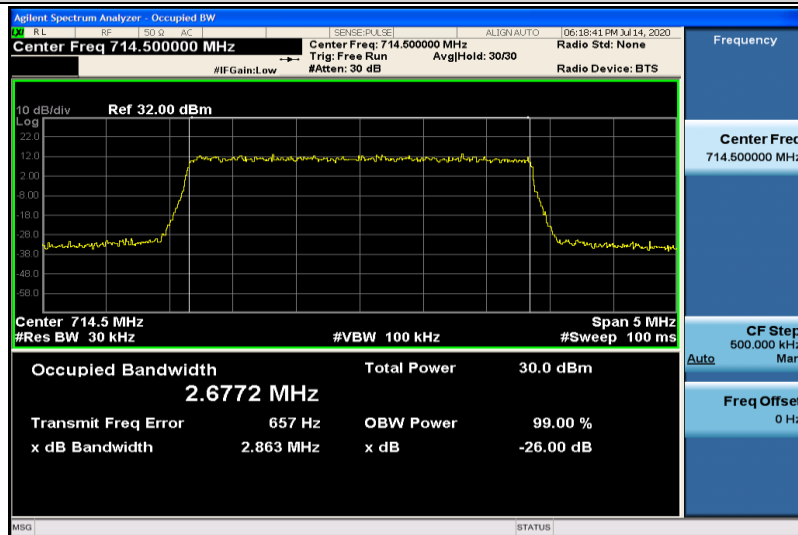

Band12-3MHz-QPSK-23095-15RB#0-2.6794

Band12-3MHz-QPSK-23165-15RB#0-2.6772