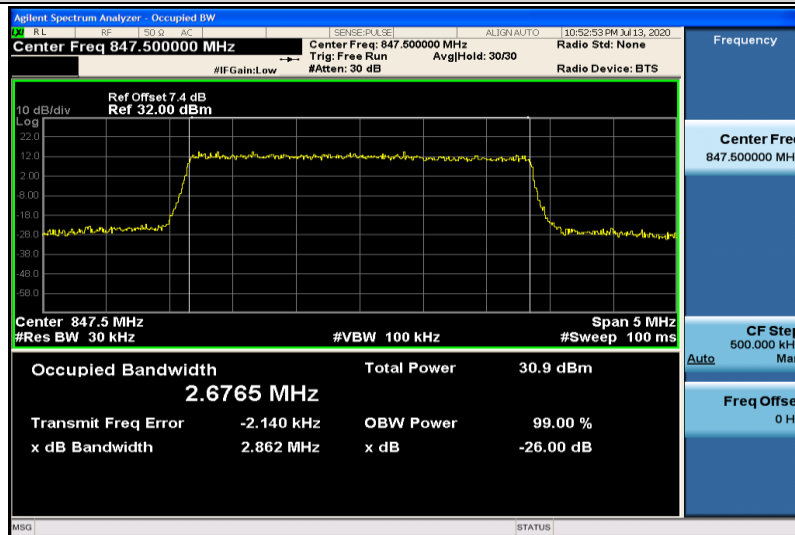

Band5-3MHz-QPSK-20525-15RB#0-2.6799

Band5-3MHz-QPSK-20635-15RB#0-2.6765