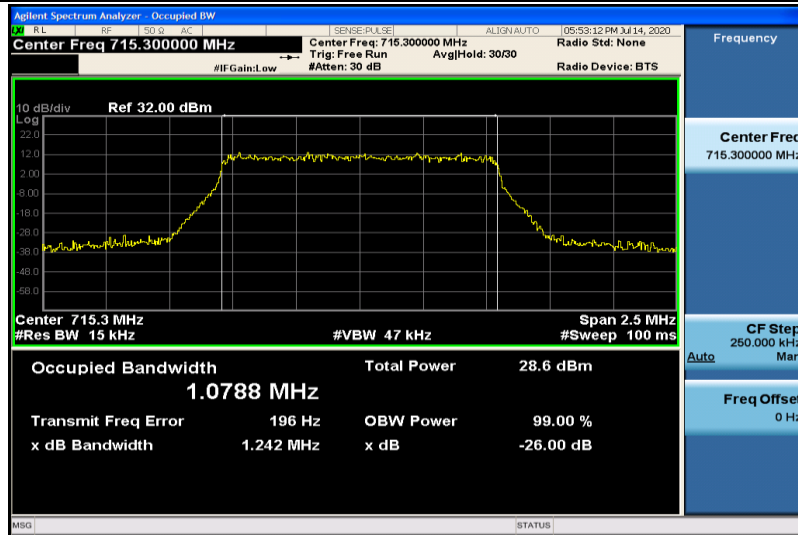

Band12-1.4MHz-QPSK-23017-6RB#0-1.0816

Band12-1.4MHz-QPSK-23095-6RB#0-1.0825

Band12-1.4MHz-QPSK-23173-6RB#0-1.0809

Band12-1.4MHz-16QAM-23017-6RB#0-1.0769

Band12-1.4MHz-16QAM-23095-6RB#0-1.0754

Band12-1.4MHz-16QAM-23173-6RB#0-1.0788