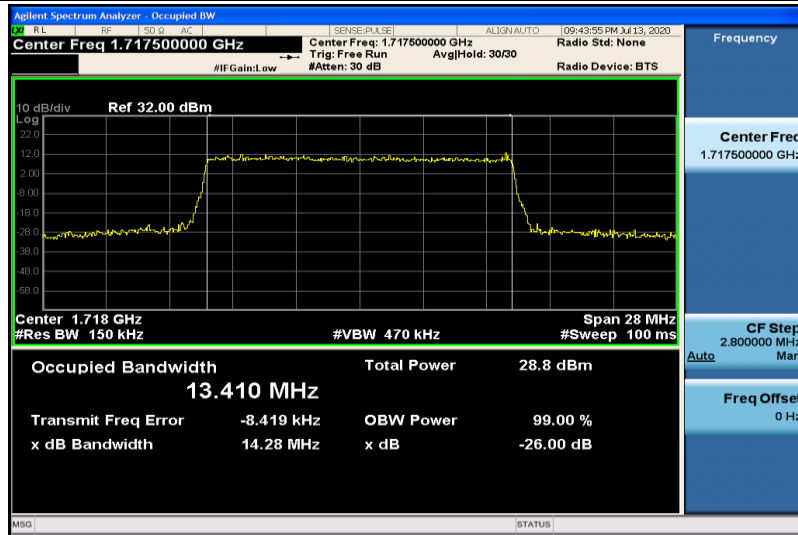

Band4-15MHz-QPSK-20325-75RB#0-13.400

Band4-15MHz-16QAM-20025-75RB#0-13.410