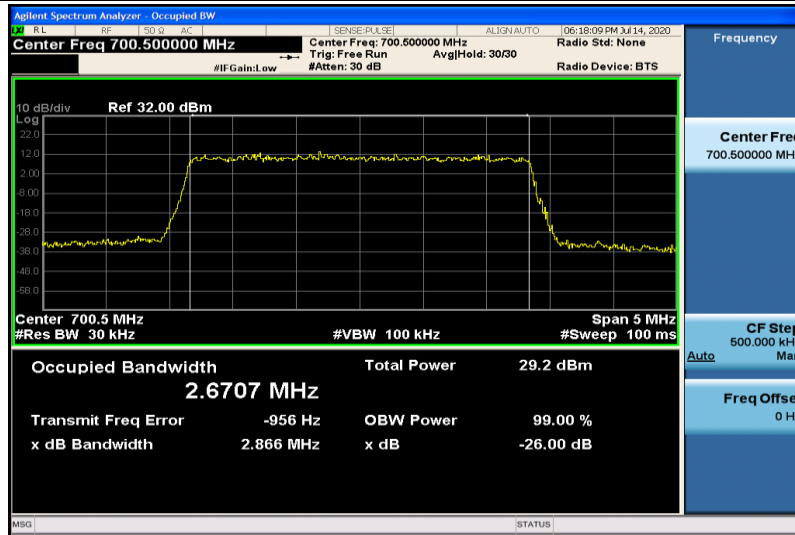

Band12-3MHz-QPSK-23165-15RB#0-2.6772

Band12-3MHz-16QAM-23025-15RB#0-2.6707