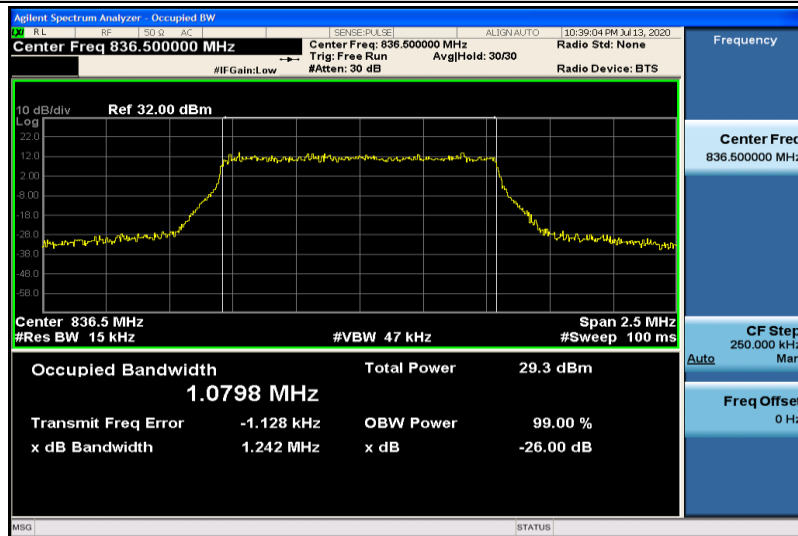

Band5-1.4MHz-QPSK-20407-6RB#0-1.0771

Band5-1.4MHz-QPSK-20525-6RB#0-1.0816

Band5-1.4MHz-QPSK-20643-6RB#0-1.0772

Band5-1.4MHz-16QAM-20407-6RB#0-1.0810

Band5-1.4MHz-16QAM-20525-6RB#0-1.0798

Band5-1.4MHz-16QAM-20643-6RB#0-1.0806