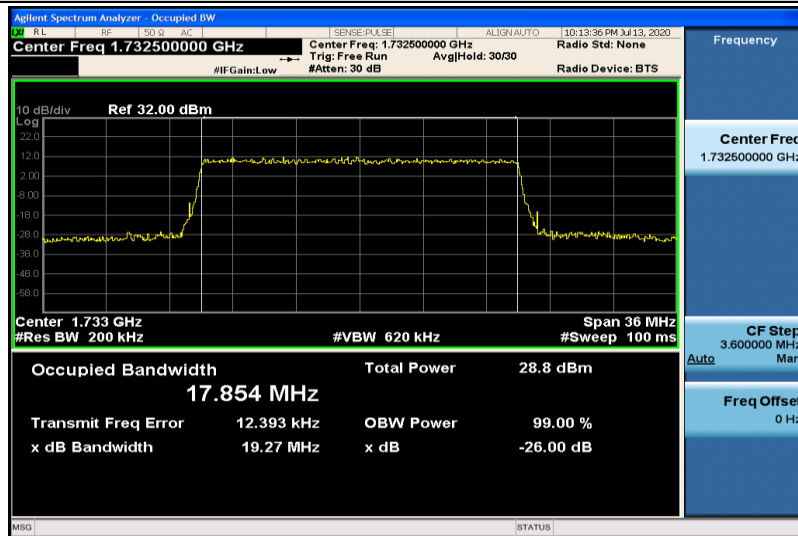

Band4-20MHz-QPSK-20050-100RB#0-17.835

Band4-20MHz-QPSK-20175-100RB#0-17.885

Band4-20MHz-QPSK-20300-100RB#0-17.848

Band4-20MHz-16QAM-20050-100RB#0-17.902

Band4-20MHz-16QAM-20175-100RB#0-17.854

Band4-20MHz-16QAM-20300-100RB#0-17.873