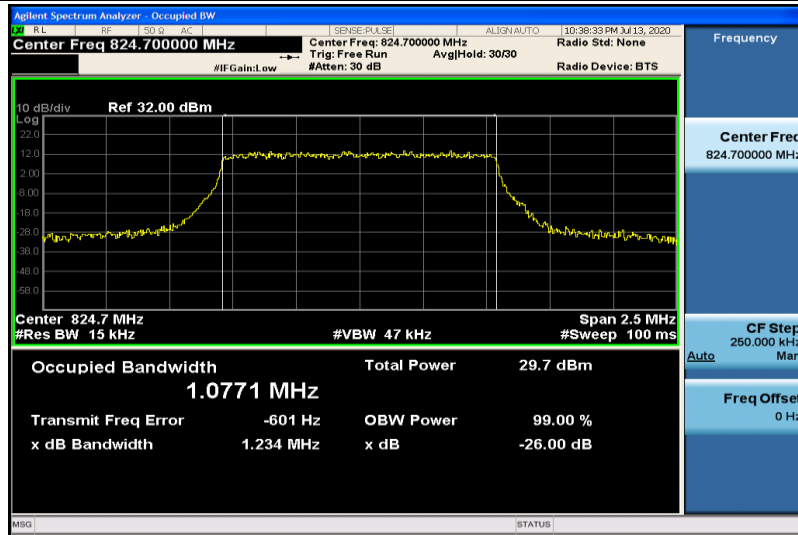

Band4-20MHz-QPSK-20050-100RB#0-17.835

Band4-20MHz-QPSK-20175-100RB#0-17.885

Band4-20MHz-QPSK-20300-100RB#0-17.848

Band4-20MHz-16QAM-20050-100RB#0-17.902

Band4-20MHz-16QAM-20175-100RB#0-17.854

Band4-20MHz-16QAM-20300-100RB#0-17.873