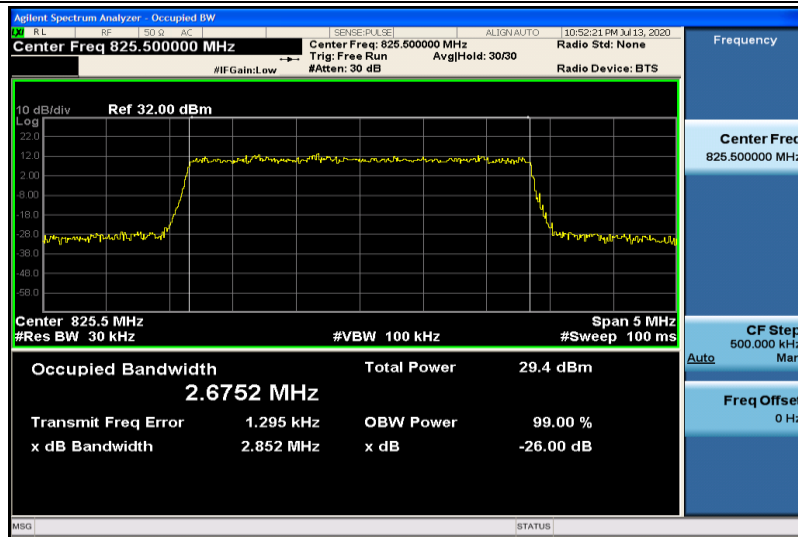

Band5-3MHz-QPSK-20635-15RB#0-2.6765

Band5-3MHz-16QAM-20415-15RB#0-2.6752