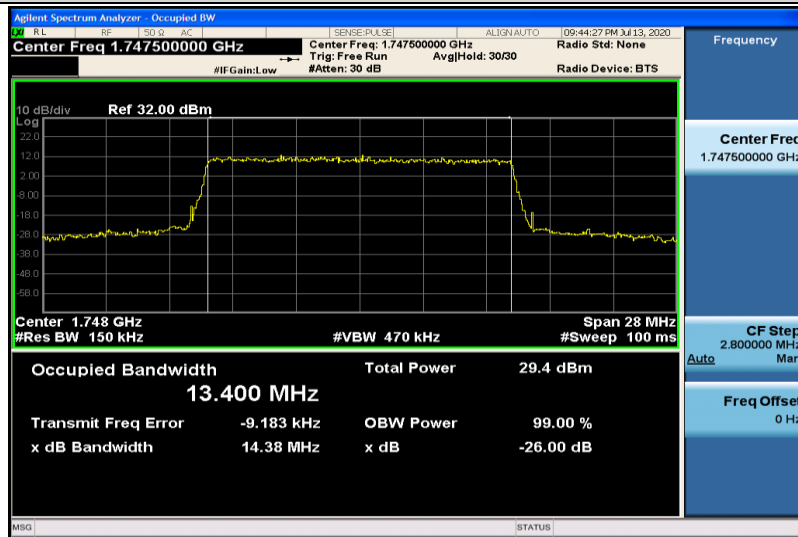

Band4-15MHz-QPSK-20175-75RB#0-13.395

Band4-15MHz-QPSK-20325-75RB#0-13.400