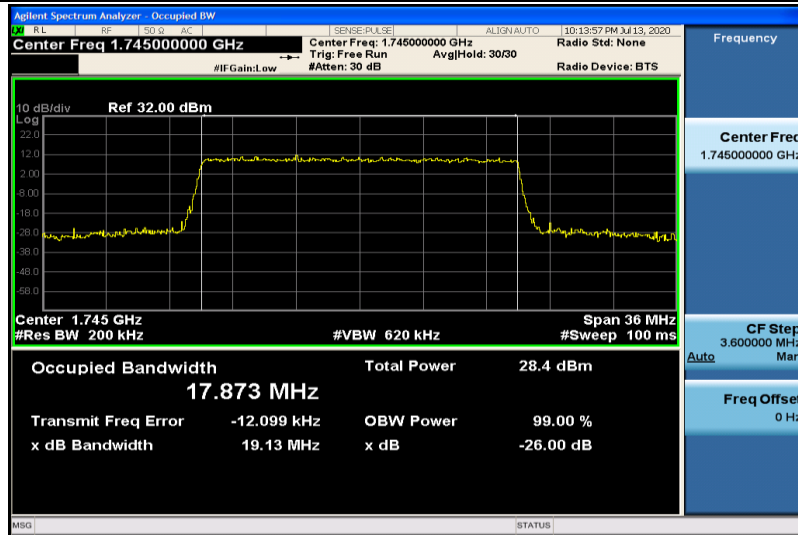

Band4-20MHz-QPSK-20050-100RB#0-17.835

Band4-20MHz-QPSK-20175-100RB#0-17.885

Band4-20MHz-QPSK-20300-100RB#0-17.848

Band4-20MHz-16QAM-20050-100RB#0-17.902

Band4-20MHz-16QAM-20175-100RB#0-17.854

Band4-20MHz-16QAM-20300-100RB#0-17.873