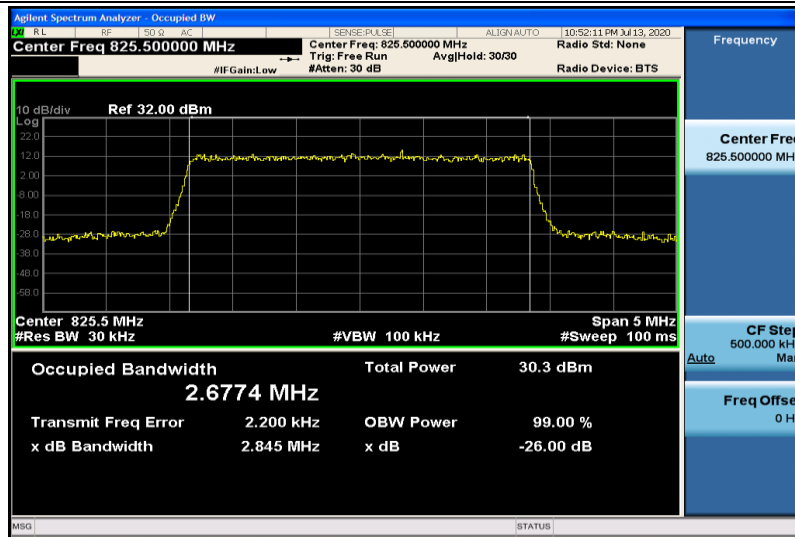

Band5-1.4MHz-QPSK-20407-6RB#0-1.0771

Band5-1.4MHz-QPSK-20525-6RB#0-1.0816

Band5-1.4MHz-QPSK-20643-6RB#0-1.0772

Band5-1.4MHz-16QAM-20407-6RB#0-1.0810

Band5-1.4MHz-16QAM-20525-6RB#0-1.0798

Band5-1.4MHz-16QAM-20643-6RB#0-1.0806