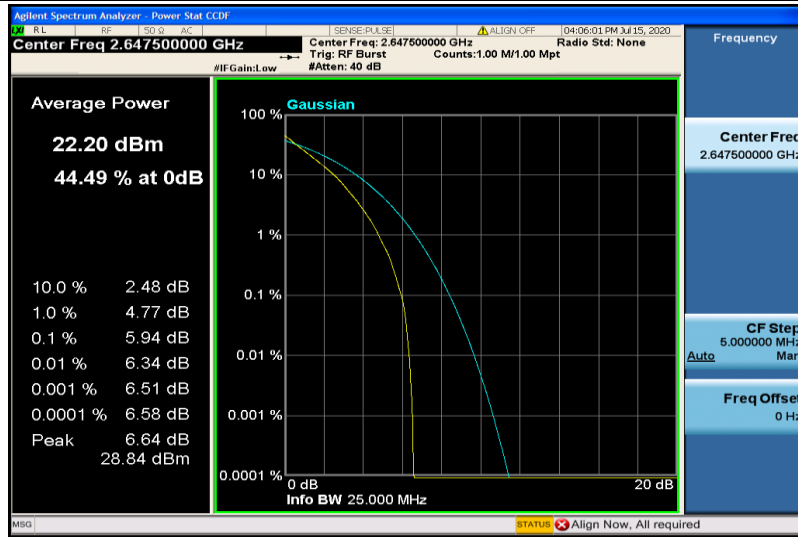

Band41-10MHz-16QAM-41190-1RB#0

Band41-10MHz-16QAM-41190-50RB#0

Band41-15MHz-QPSK-40315-1RB#0

Band41-15MHz-QPSK-40315-75RB#0

Band41-15MHz-QPSK-40740-1RB#0

Band41-15MHz-QPSK-40740-75RB#0

Band41-15MHz-QPSK-41165-1RB#0