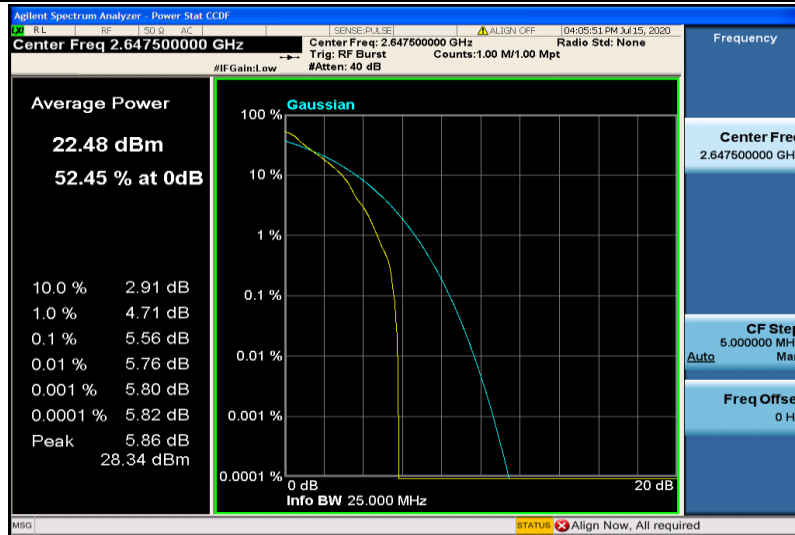

Band41-10MHz-16QAM-41190-1RB#0

Band41-10MHz-16QAM-41190-50RB#0

Band41-15MHz-QPSK-40315-1RB#0

Band41-15MHz-QPSK-40315-75RB#0

Band41-15MHz-QPSK-40740-1RB#0

Band41-15MHz-QPSK-40740-75RB#0

Band41-15MHz-QPSK-41165-1RB#0