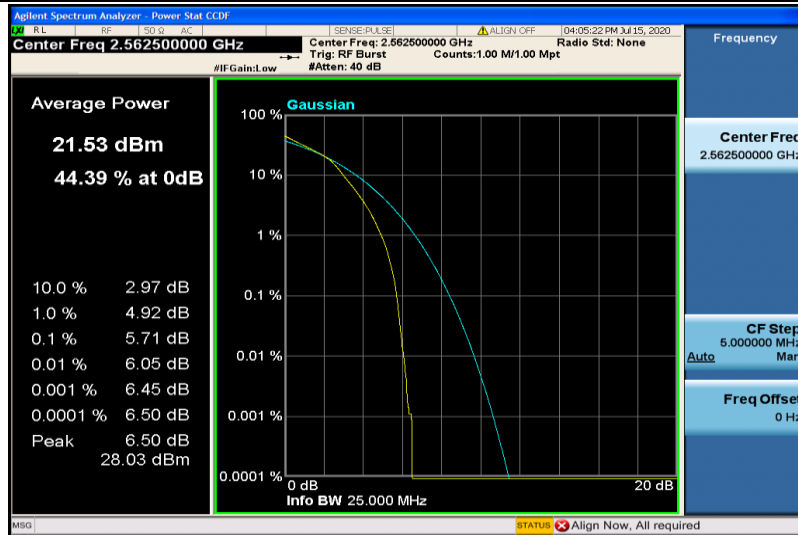

Band41-15MHz-16QAM-40315-1RB#0