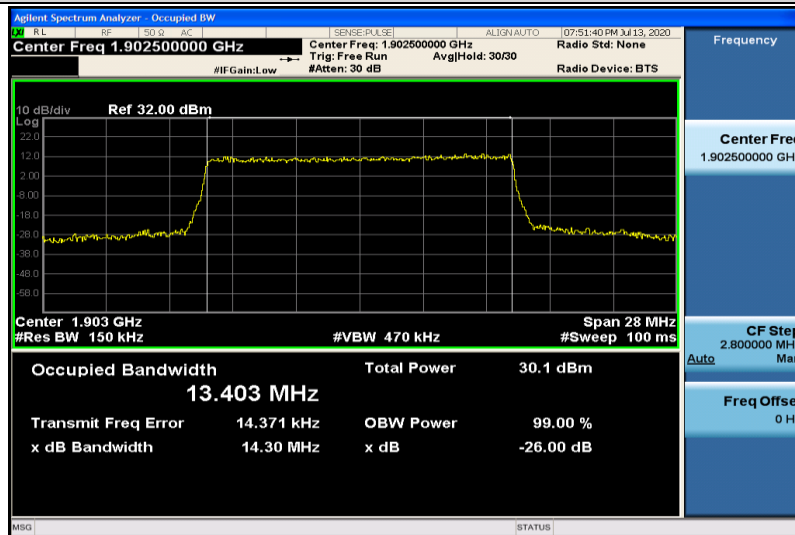

Band2-15MHz-QPSK-18675-75RB#0-13.432

Band2-15MHz-QPSK-18900-75RB#0-13.366

Band2-15MHz-QPSK-19125-75RB#0-13.403

Band2-15MHz-16QAM-18675-75RB#0-13.415

Band2-15MHz-16QAM-18900-75RB#0-13.394

Band2-15MHz-16QAM-19125-75RB#0-13.403