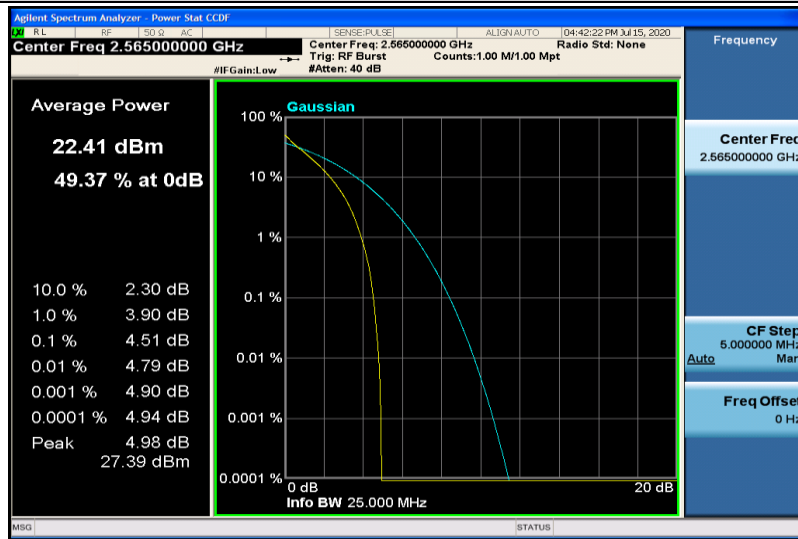

Band41-15MHz-QPSK-41165-75RB#0

Band41-15MHz-16QAM-40315-1RB#0

Band41-15MHz-16QAM-40315-75RB#0

Band41-15MHz-16QAM-40740-1RB#0

Band41-15MHz-16QAM-40740-75RB#0

Band41-15MHz-16QAM-41165-1RB#0

Band41-15MHz-16QAM-41165-75RB#0