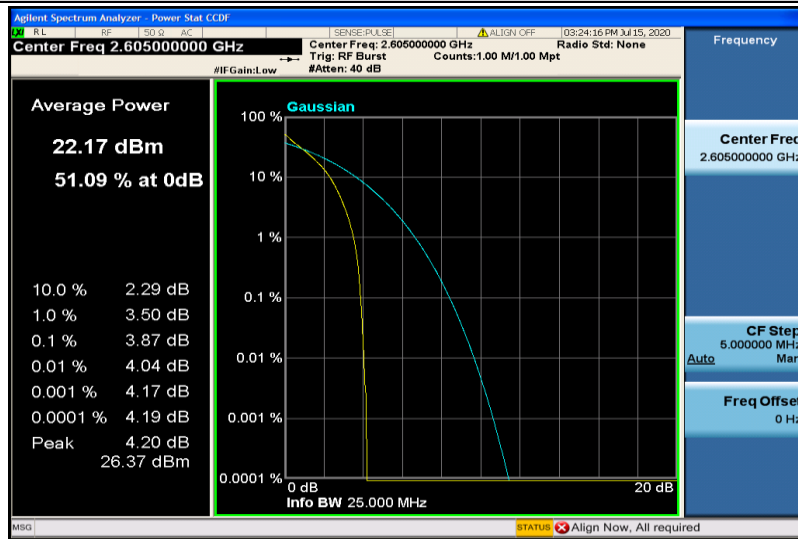

Band41-5MHz-QPSK-40740-1RB#0