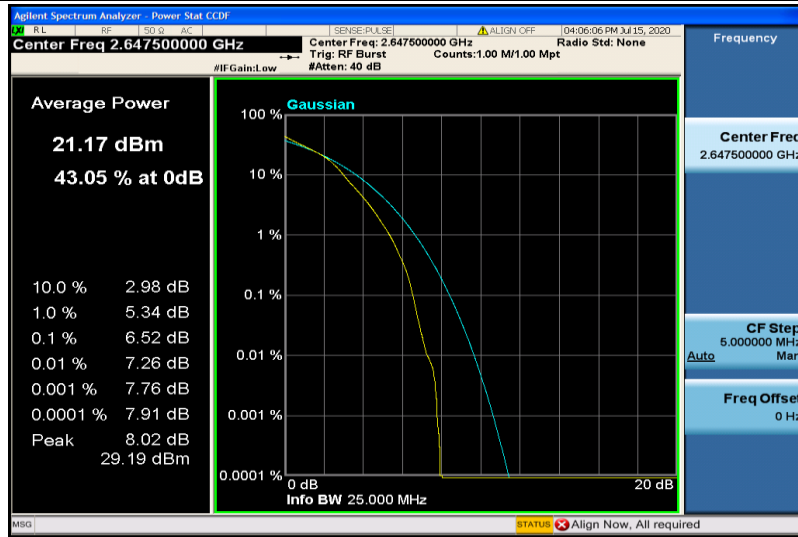

Band41-15MHz-QPSK-41165-75RB#0

Band41-15MHz-16QAM-40315-1RB#0

Band41-15MHz-16QAM-40315-75RB#0

Band41-15MHz-16QAM-40740-1RB#0

Band41-15MHz-16QAM-40740-75RB#0

Band41-15MHz-16QAM-41165-1RB#0

Band41-15MHz-16QAM-41165-75RB#0