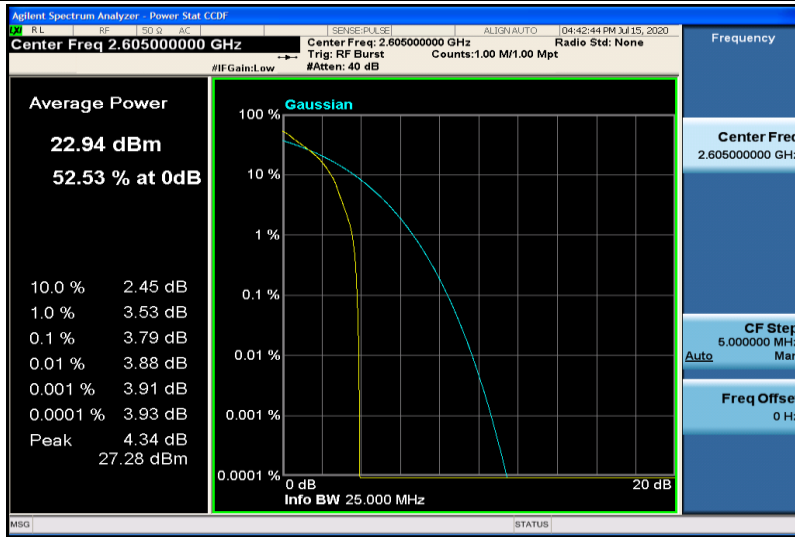

Band41-20MHz-QPSK-40340-100RB#0