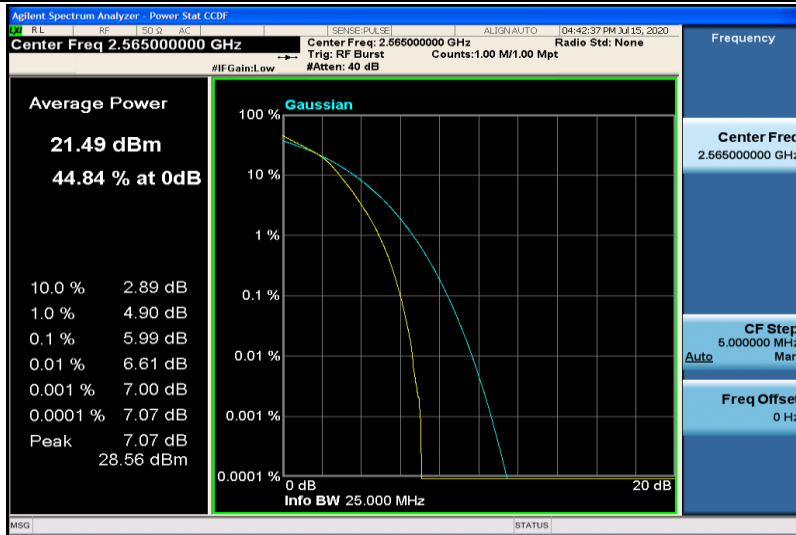

Band41-20MHz-16QAM-40340-1RB#0