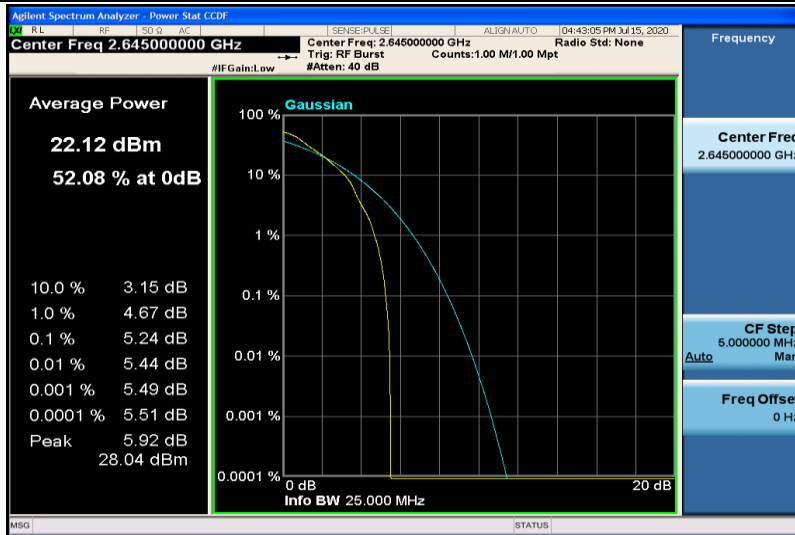

Band41-20MHz-QPSK-40740-100RB#0