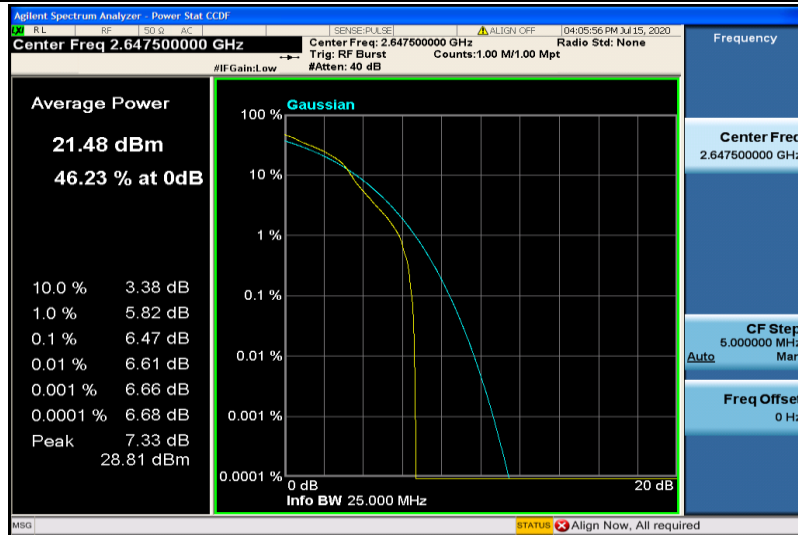

Band41-15MHz-QPSK-41165-75RB#0

Band41-15MHz-16QAM-40315-1RB#0

Band41-15MHz-16QAM-40315-75RB#0

Band41-15MHz-16QAM-40740-1RB#0

Band41-15MHz-16QAM-40740-75RB#0

Band41-15MHz-16QAM-41165-1RB#0

Band41-15MHz-16QAM-41165-75RB#0