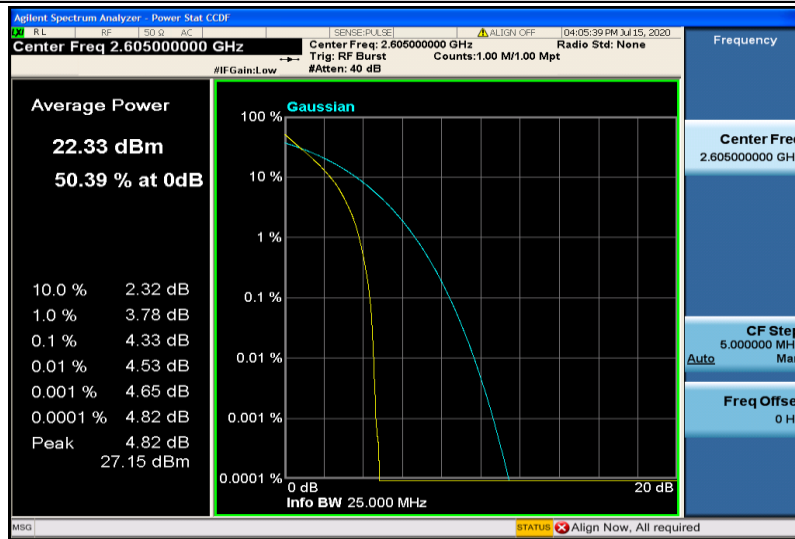

Band41-10MHz-16QAM-41190-1RB#0

Band41-10MHz-16QAM-41190-50RB#0

Band41-15MHz-QPSK-40315-1RB#0

Band41-15MHz-QPSK-40315-75RB#0

Band41-15MHz-QPSK-40740-1RB#0

Band41-15MHz-QPSK-40740-75RB#0

Band41-15MHz-QPSK-41165-1RB#0