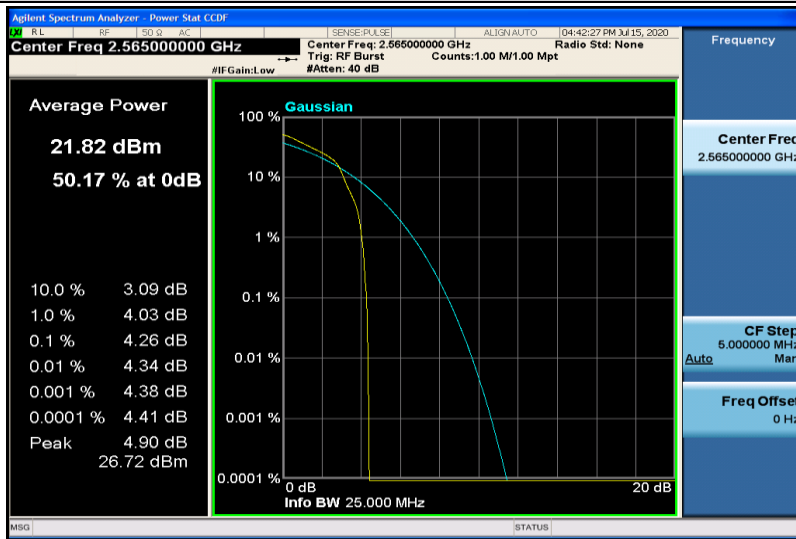

Band41-20MHz-QPSK-41140-100RB#0