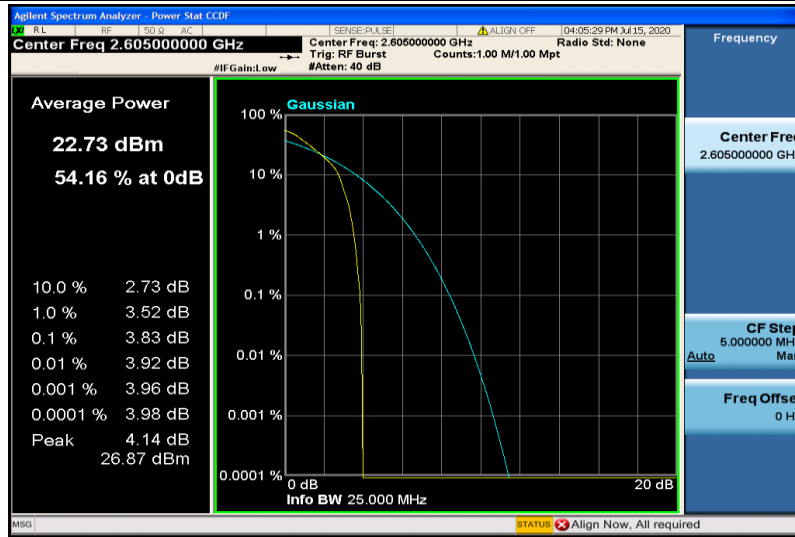

Band41-10MHz-16QAM-41190-1RB#0

Band41-10MHz-16QAM-41190-50RB#0

Band41-15MHz-QPSK-40315-1RB#0

Band41-15MHz-QPSK-40315-75RB#0

Band41-15MHz-QPSK-40740-1RB#0

Band41-15MHz-QPSK-40740-75RB#0

Band41-15MHz-QPSK-41165-1RB#0