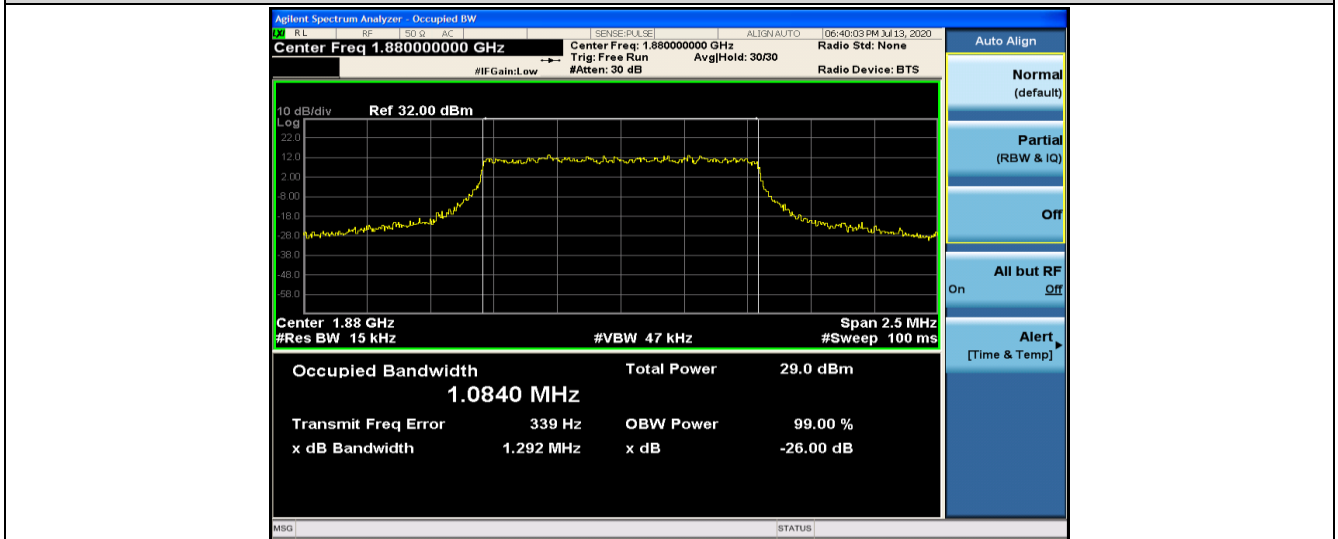

Band2-1.4MHz-QPSK-18900-6RB#0-1.0840