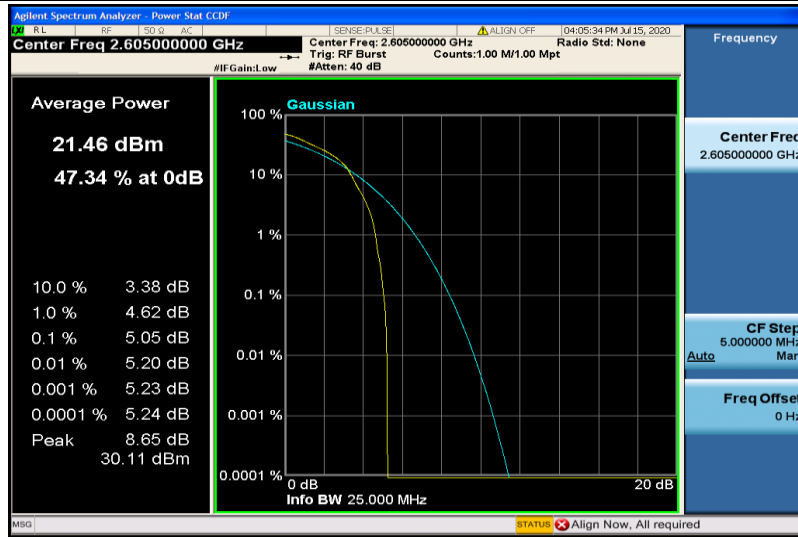

Band41-15MHz-16QAM-40315-75RB#0