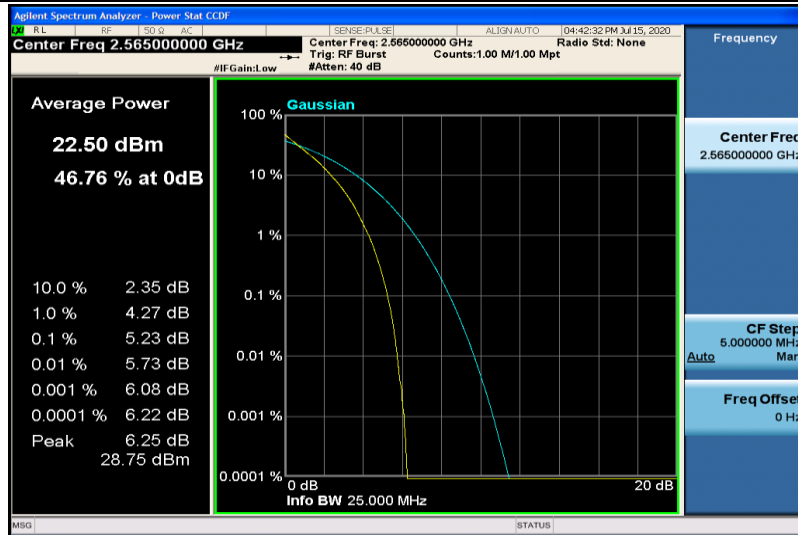

Band41-20MHz-QPSK-40340-1RB#0