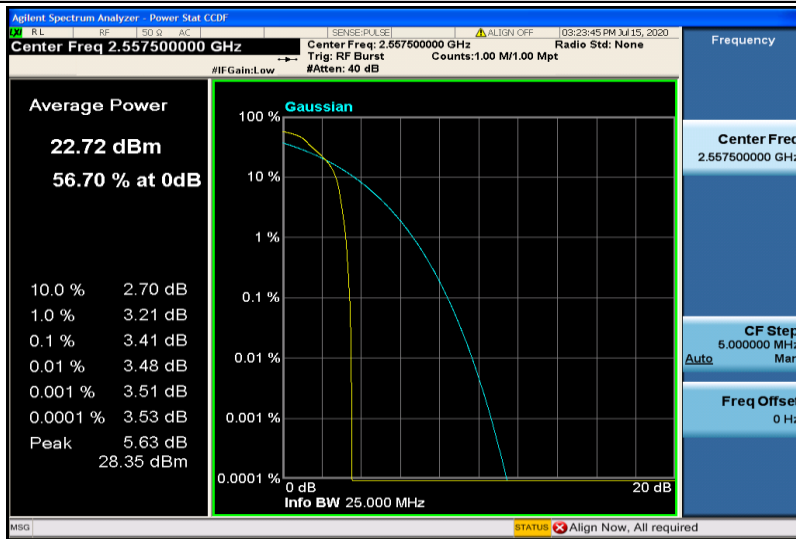

Band26-15MHz-16QAM-26865-1RB#0

Band26-15MHz-16QAM-26865-75RB#0

Band26-15MHz-16QAM-26915-1RB#0

Band26-15MHz-16QAM-26915-75RB#0

Band26-15MHz-16QAM-26965-1RB#0

Band26-15MHz-16QAM-26965-75RB#0

Band41-5MHz-QPSK-40265-1RB#0