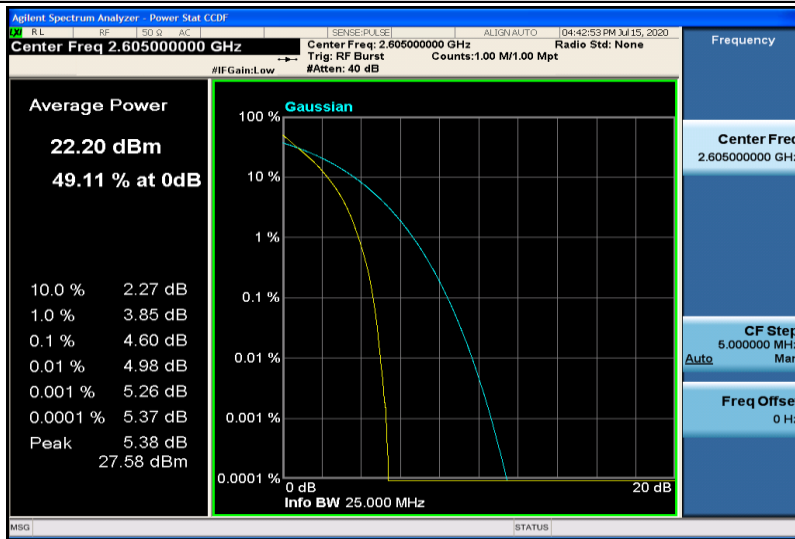

Band41-20MHz-QPSK-40740-1RB#0