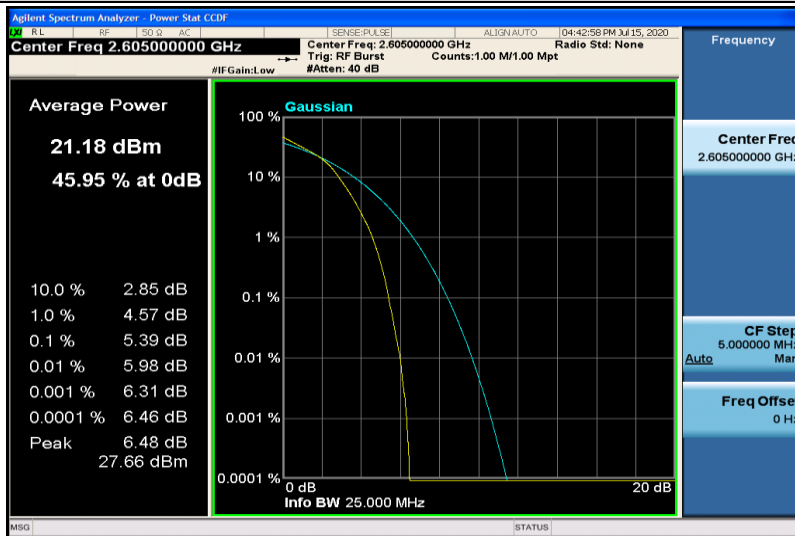

Band41-20MHz-16QAM-40740-1RB#0