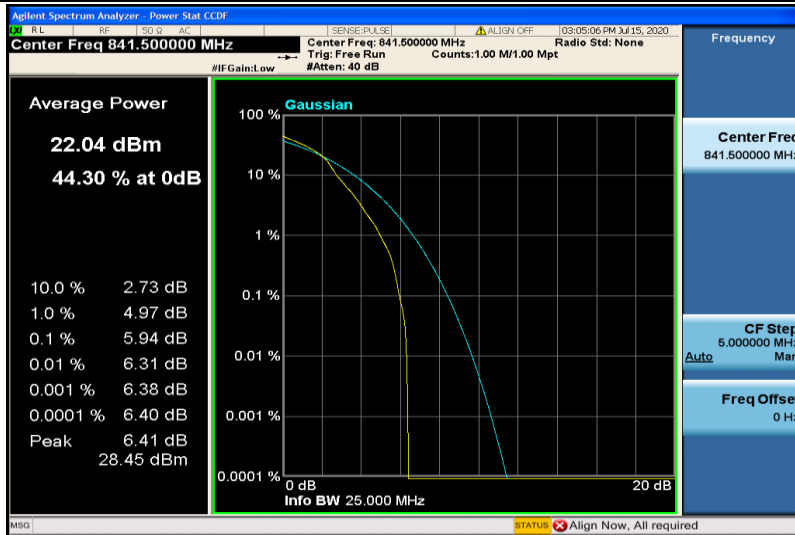

Band26-15MHz-16QAM-26865-1RB#0

Band26-15MHz-16QAM-26865-75RB#0

Band26-15MHz-16QAM-26915-1RB#0

Band26-15MHz-16QAM-26915-75RB#0

Band26-15MHz-16QAM-26965-1RB#0

Band26-15MHz-16QAM-26965-75RB#0

Band41-5MHz-QPSK-40265-1RB#0