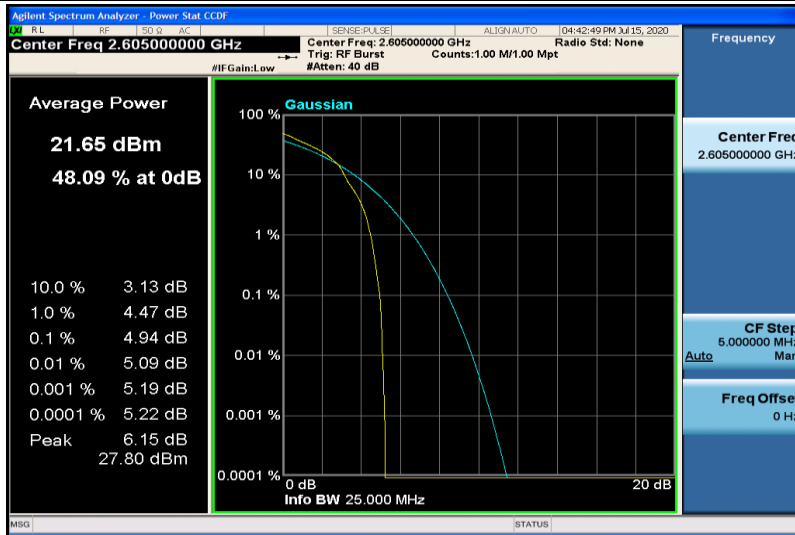

Band41-20MHz-16QAM-40340-100RB#0