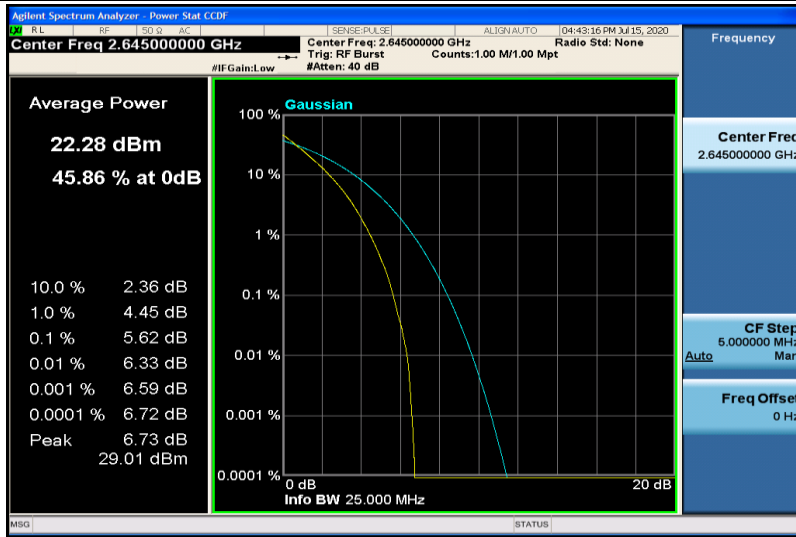

Band41-20MHz-QPSK-41140-1RB#0