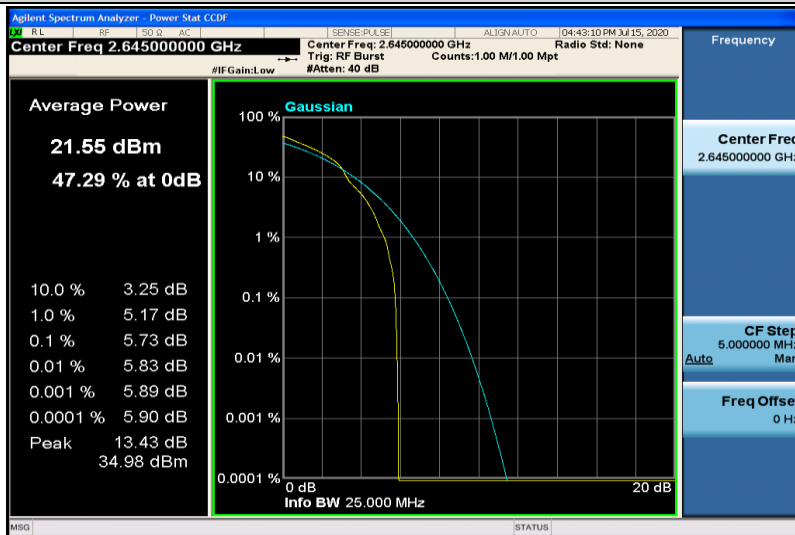

Band41-20MHz-16QAM-40740-100RB#0