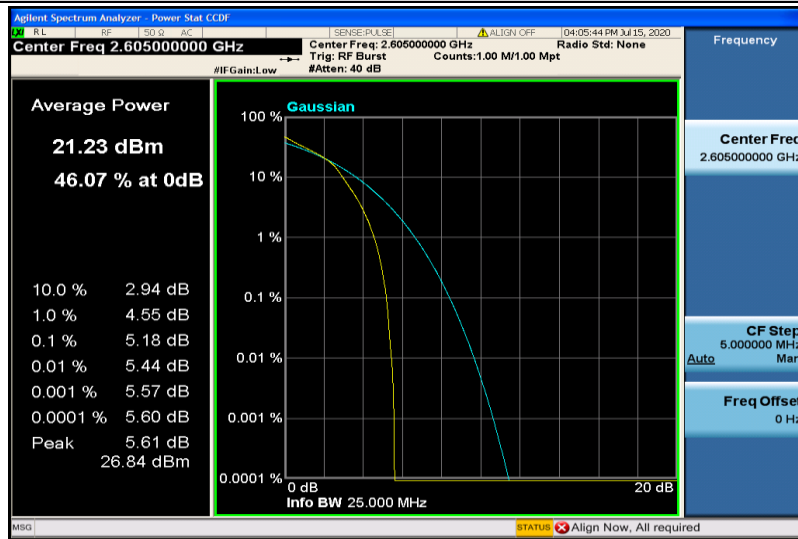

Band41-15MHz-QPSK-41165-75RB#0

Band41-15MHz-16QAM-40315-1RB#0

Band41-15MHz-16QAM-40315-75RB#0

Band41-15MHz-16QAM-40740-1RB#0

Band41-15MHz-16QAM-40740-75RB#0

Band41-15MHz-16QAM-41165-1RB#0

Band41-15MHz-16QAM-41165-75RB#0