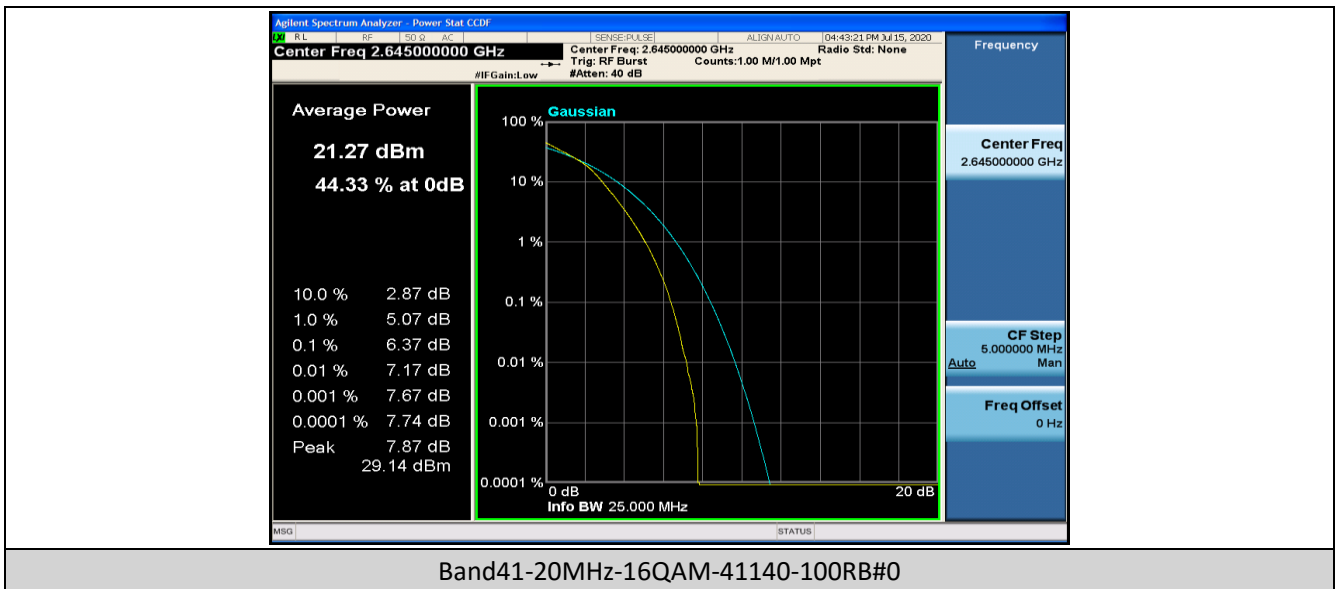

Band41-20MHz-16QAM-40340-100RB#0

Band41-20MHz-16QAM-40740-1RB#0

Band41-20MHz-16QAM-40740-100RB#0

Band41-20MHz-16QAM-41140-1RB#0

8.3 Appendix C: 26dB Bandwidth and Occupied Bandwidth

Test Result

Band	Bandwidth	Modulation	Channel	RB Configuration	Occupied Bandwidth (MHz)	26dB Bandwidth (MHz)	Verdict
Band2	1.4MHz	QPSK	18607	6RB#0	1.0865	1.296	PASS
Band2	1.4MHz	QPSK	18900	6RB#0	1.0840	1.292	PASS
Band2	1.4MHz	QPSK	19193	6RB#0	1.0869	1.269	PASS
Band2	1.4MHz	16QAM	18607	6RB#0	1.0808	1.282	PASS
Band2	1.4MHz	16QAM	18900	6RB#0	1.0807	1.278	PASS
Band2	1.4MHz	16QAM	19193	6RB#0	1.0801	1.280	PASS
Band2	3MHz	QPSK	18615	15RB#0	2.6791	2.895	PASS
Band2	3MHz	QPSK	18900	15RB#0	2.6821	2.862	PASS
Band2	3MHz	QPSK	19185	15RB#0	2.6777	2.876	PASS
Band2	3MHz	16QAM	18615	15RB#0	2.6759	2.880	PASS
Band2	3MHz	16QAM	18900	15RB#0	2.6781	2.868	PASS
Band2	3MHz	16QAM	19185	15RB#0	2.6739	2.870	PASS
Band2	5MHz	QPSK	18625	25RB#0	4.4678	4.815	PASS
Band2	5MHz	QPSK	18900	25RB#0	4.4762	4.844	PASS
Band2	5MHz	QPSK	19175	25RB#0	4.4723	4.852	PASS
Band2	5MHz	16QAM	18625	25RB#0	4.4711	4.864	PASS
Band2	5MHz	16QAM	18900	25RB#0	4.4713	4.845	PASS
Band2	5MHz	16QAM	19175	25RB#0	4.4657	4.814	PASS
Band2	10MHz	QPSK	18650	50RB#0	8.9461	9.555	PASS
Band2	10MHz	QPSK	18900	50RB#0	8.9207	9.514	PASS
Band2	10MHz	QPSK	19150	50RB#0	8.9330	9.653	PASS
Band2	10MHz	16QAM	18650	50RB#0	8.9382	9.579	PASS
Band2	10MHz	16QAM	18900	50RB#0	8.9371	9.559	PASS
Band2	10MHz	16QAM	19150	50RB#0	8.9221	9.541	PASS
Band2	15MHz	QPSK	18675	75RB#0	13.432	14.44	PASS
Band2	15MHz	QPSK	18900	75RB#0	13.366	14.29	PASS
Band2	15MHz	QPSK	19125	75RB#0	13.403	14.44	PASS
Band2	15MHz	16QAM	18675	75RB#0	13.415	14.33	PASS
Band2	15MHz	16QAM	18900	75RB#0	13.394	14.24	PASS
Band2	15MHz	16QAM	19125	75RB#0	13.403	14.30	PASS
Band2	20MHz	QPSK	18700	100RB#0	17.924	19.19	PASS
Band2	20MHz	QPSK	18900	100RB#0	17.820	18.95	PASS
Band2	20MHz	QPSK	19100	100RB#0	17.906	18.93	PASS
Band2	20MHz	16QAM	18700	100RB#0	17.902	19.07	PASS
Band2	20MHz	16QAM	18900	100RB#0	17.863	18.94	PASS
Band2	20MHz	16QAM	19100	100RB#0	17.914	19.07	PASS