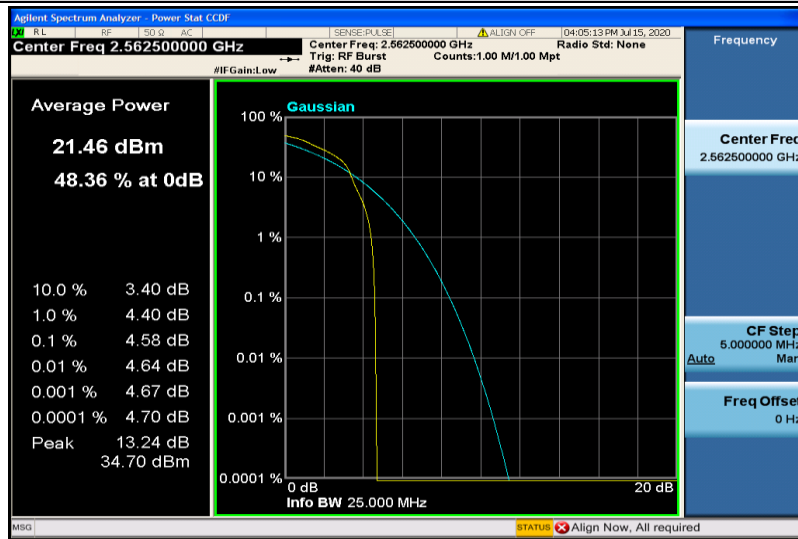

Band41-15MHz-QPSK-41165-75RB#0