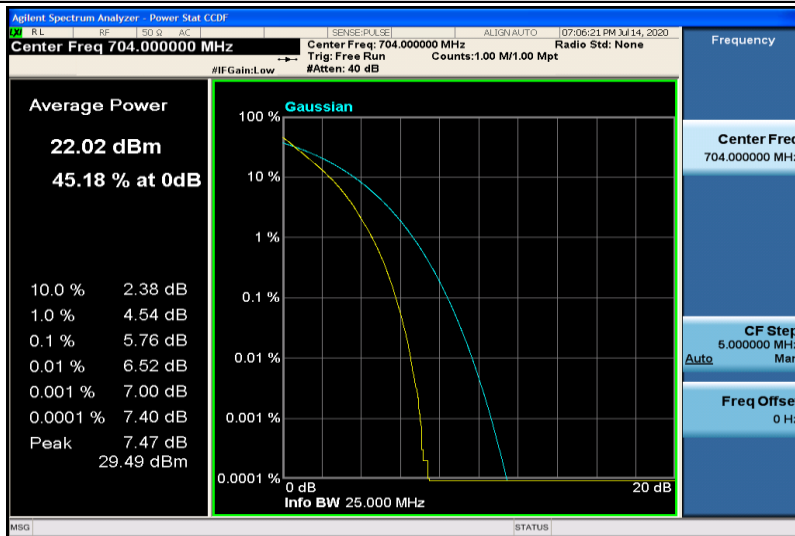

Band12-5MHz-16QAM-23035-25RB#0

Band12-5MHz-16QAM-23095-1RB#0

Band12-5MHz-16QAM-23095-25RB#0

Band12-5MHz-16QAM-23155-1RB#0

Band12-5MHz-16QAM-23155-25RB#0

Band12-10MHz-QPSK-23060-1RB#0

Band12-10MHz-QPSK-23060-50RB#0