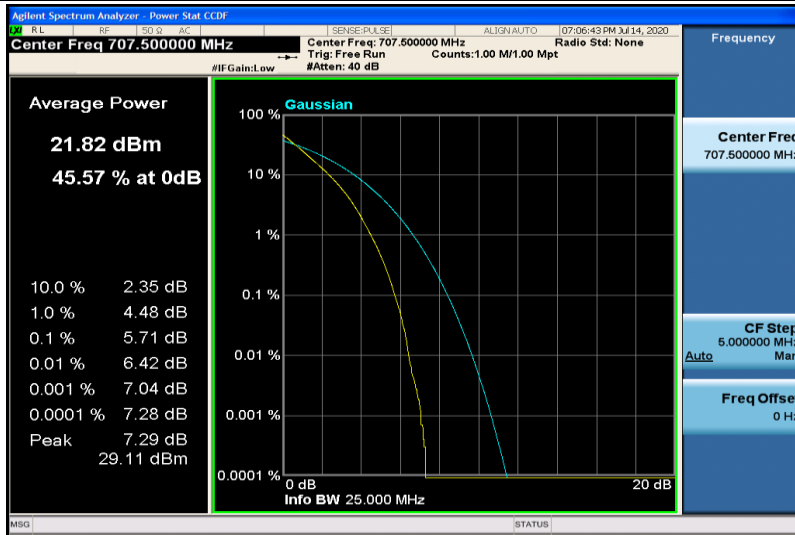

Band12-10MHz-QPSK-23095-1RB#0

Band12-10MHz-QPSK-23095-50RB#0