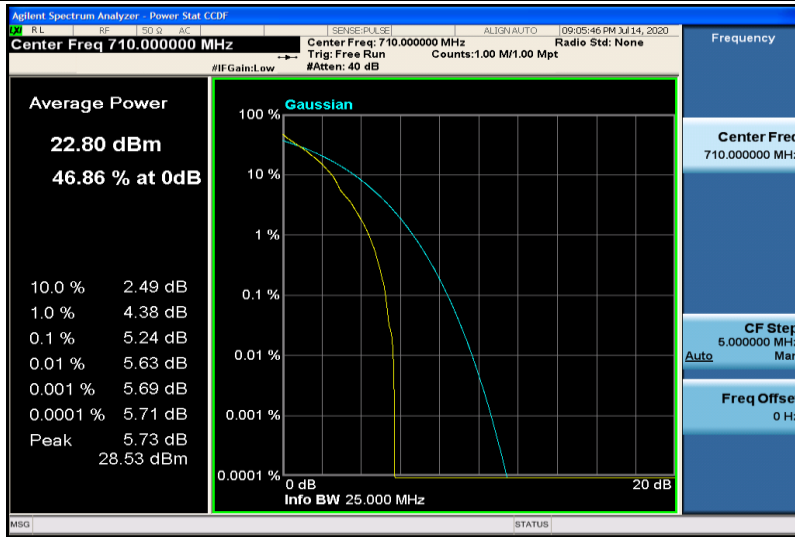

Band17-5MHz-16QAM-23790-25RB#0

Band17-5MHz-16QAM-23825-1RB#0

Band17-5MHz-16QAM-23825-25RB#0

Band17-10MHz-QPSK-23780-1RB#0

Band17-10MHz-QPSK-23780-50RB#0

Band17-10MHz-QPSK-23790-1RB#0

Band17-10MHz-QPSK-23790-50RB#0