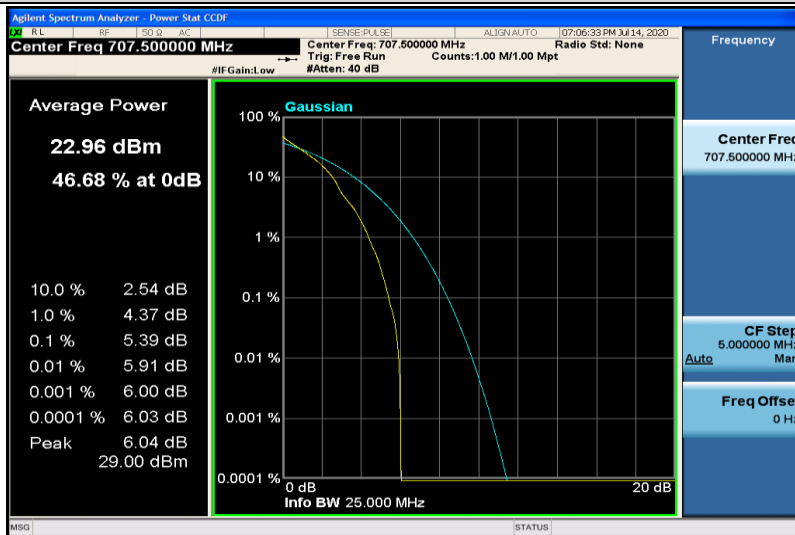

Band12-5MHz-16QAM-23035-25RB#0

Band12-5MHz-16QAM-23095-1RB#0

Band12-5MHz-16QAM-23095-25RB#0

Band12-5MHz-16QAM-23155-1RB#0

Band12-5MHz-16QAM-23155-25RB#0

Band12-10MHz-QPSK-23060-1RB#0

Band12-10MHz-QPSK-23060-50RB#0