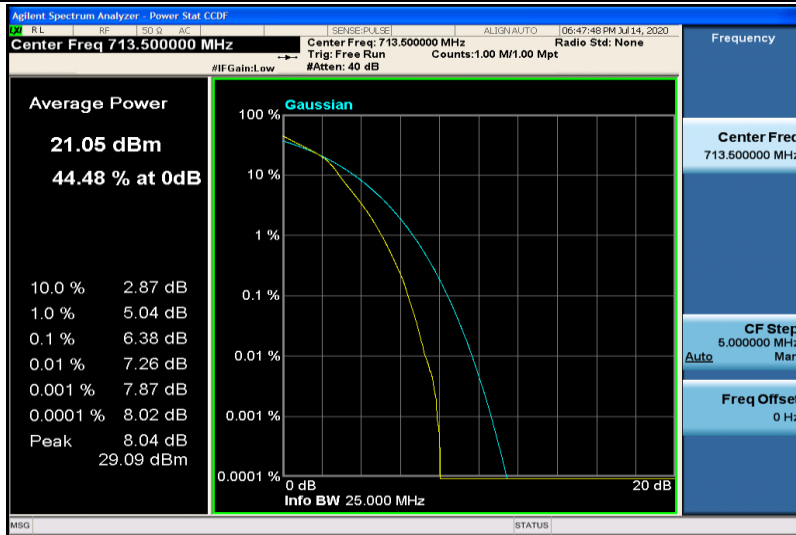

Band12-5MHz-16QAM-23035-25RB#0

Band12-5MHz-16QAM-23095-1RB#0

Band12-5MHz-16QAM-23095-25RB#0

Band12-5MHz-16QAM-23155-1RB#0

Band12-5MHz-16QAM-23155-25RB#0

Band12-10MHz-QPSK-23060-1RB#0

Band12-10MHz-QPSK-23060-50RB#0