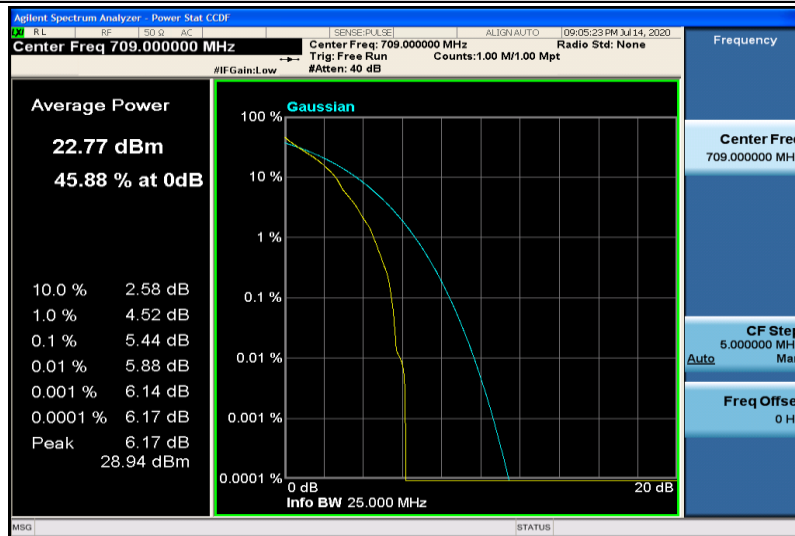

Band17-5MHz-16QAM-23825-25RB#0

Band17-10MHz-QPSK-23780-1RB#0