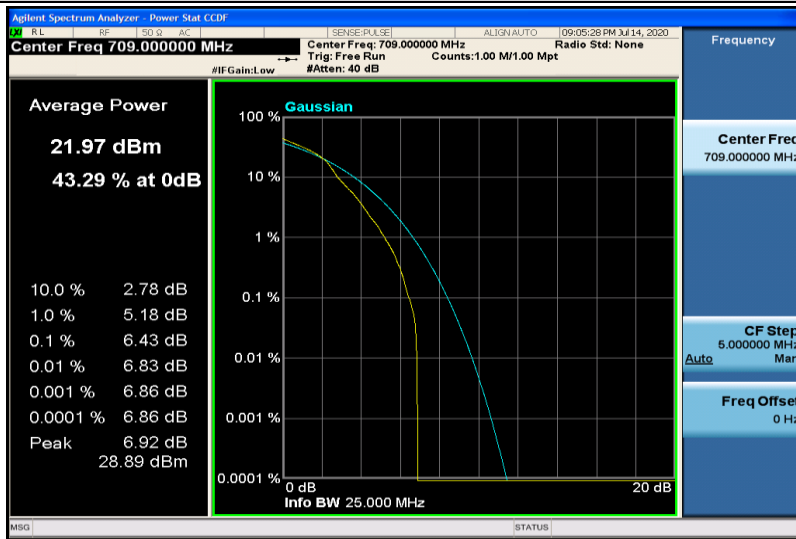

Band17-10MHz-QPSK-23800-50RB#0

Band17-10MHz-16QAM-23780-1RB#0