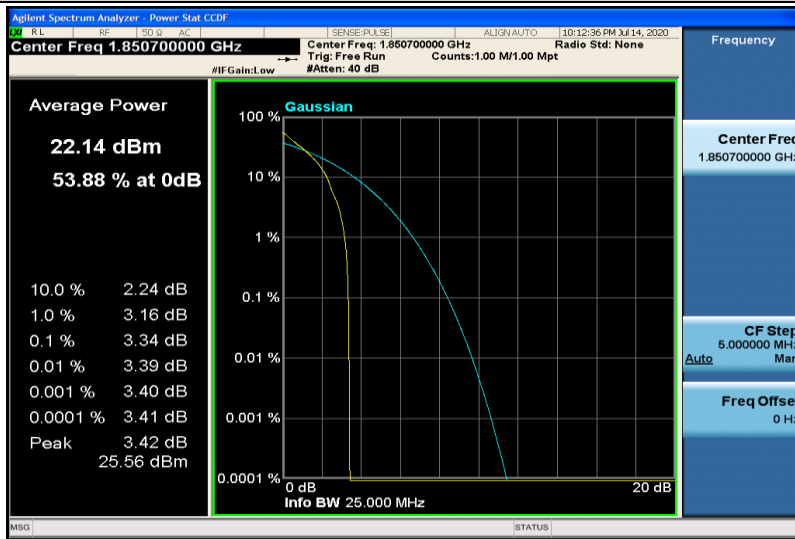

Band17-10MHz-QPSK-23800-1RB#0

Band17-10MHz-QPSK-23800-50RB#0

Band17-10MHz-16QAM-23780-1RB#0

Band17-10MHz-16QAM-23780-50RB#0

Band17-10MHz-16QAM-23790-1RB#0

Band17-10MHz-16QAM-23790-50RB#0

Band17-10MHz-16QAM-23800-1RB#0