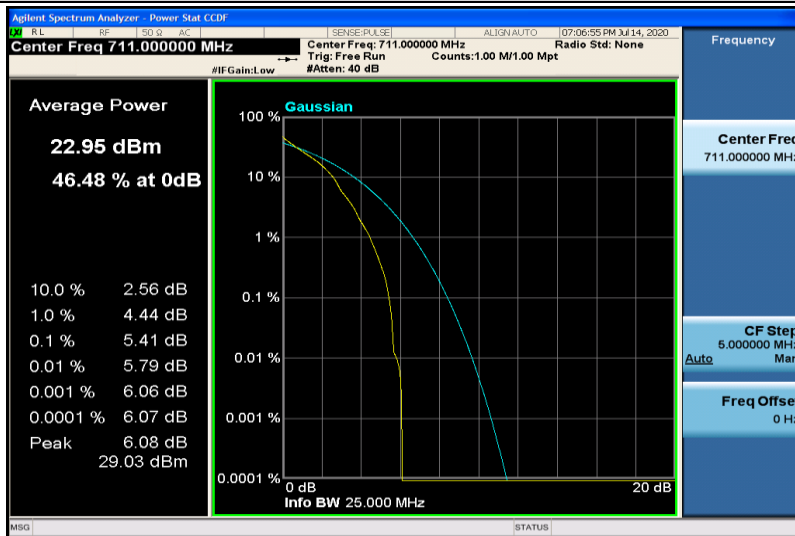

Band12-10MHz-QPSK-23095-50RB#0

Band12-10MHz-QPSK-23130-1RB#0