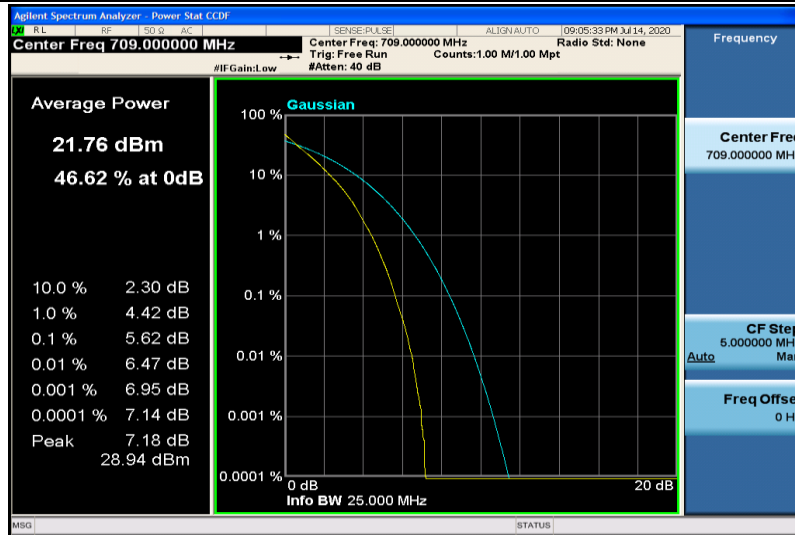

Band17-5MHz-16QAM-23790-25RB#0

Band17-5MHz-16QAM-23825-1RB#0

Band17-5MHz-16QAM-23825-25RB#0

Band17-10MHz-QPSK-23780-1RB#0

Band17-10MHz-QPSK-23780-50RB#0

Band17-10MHz-QPSK-23790-1RB#0

Band17-10MHz-QPSK-23790-50RB#0