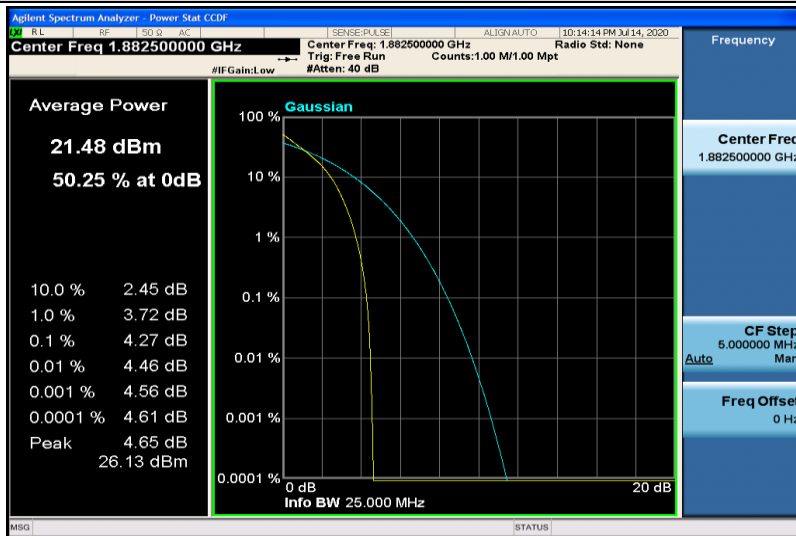

Band25-1.4MHz-QPSK-26365-1RB#0

Band25-1.4MHz-QPSK-26365-6RB#0