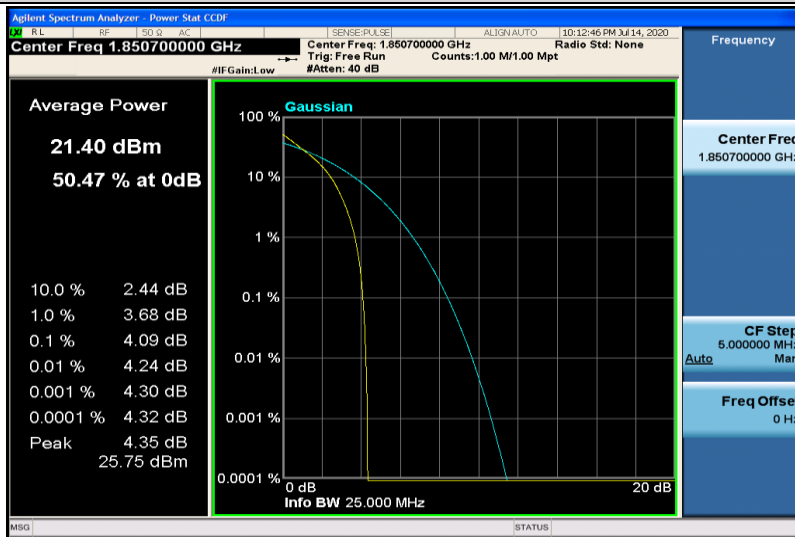

Band17-10MHz-QPSK-23800-1RB#0

Band17-10MHz-QPSK-23800-50RB#0

Band17-10MHz-16QAM-23780-1RB#0

Band17-10MHz-16QAM-23780-50RB#0

Band17-10MHz-16QAM-23790-1RB#0

Band17-10MHz-16QAM-23790-50RB#0

Band17-10MHz-16QAM-23800-1RB#0