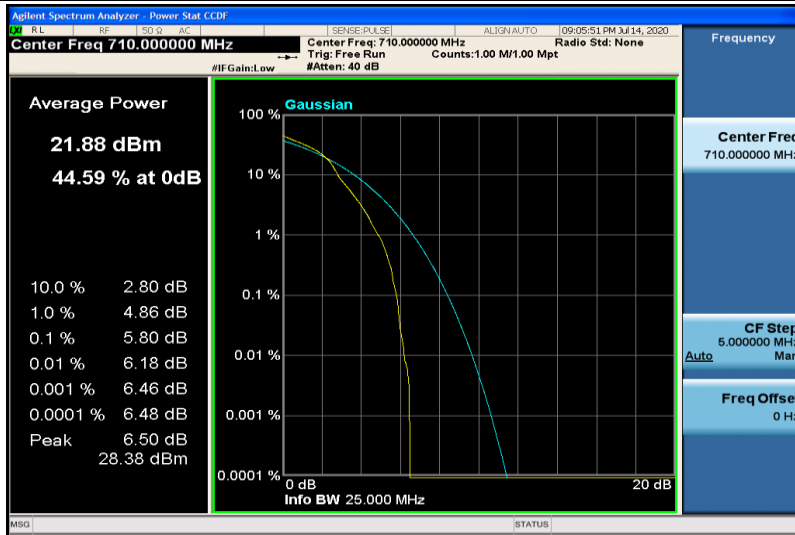

Band17-10MHz-QPSK-23800-1RB#0

Band17-10MHz-QPSK-23800-50RB#0

Band17-10MHz-16QAM-23780-1RB#0

Band17-10MHz-16QAM-23780-50RB#0

Band17-10MHz-16QAM-23790-1RB#0

Band17-10MHz-16QAM-23790-50RB#0

Band17-10MHz-16QAM-23800-1RB#0