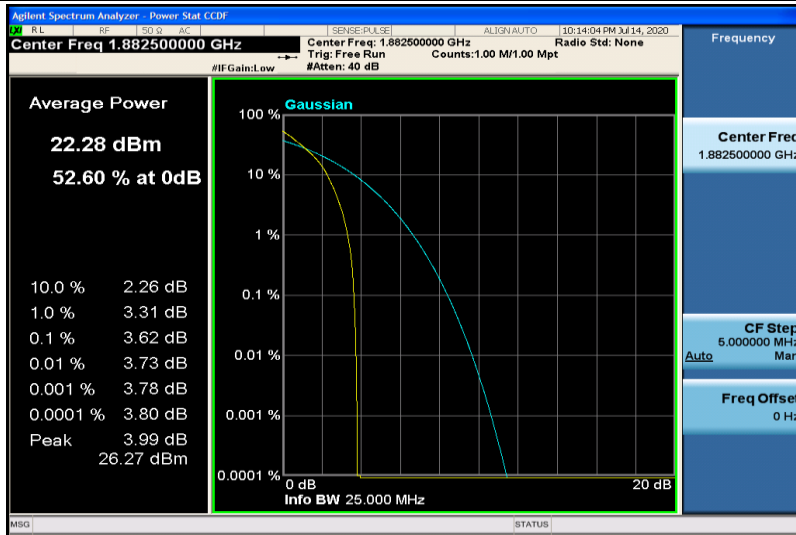

Band17-10MHz-QPSK-23800-1RB#0

Band17-10MHz-QPSK-23800-50RB#0

Band17-10MHz-16QAM-23780-1RB#0

Band17-10MHz-16QAM-23780-50RB#0

Band17-10MHz-16QAM-23790-1RB#0

Band17-10MHz-16QAM-23790-50RB#0

Band17-10MHz-16QAM-23800-1RB#0