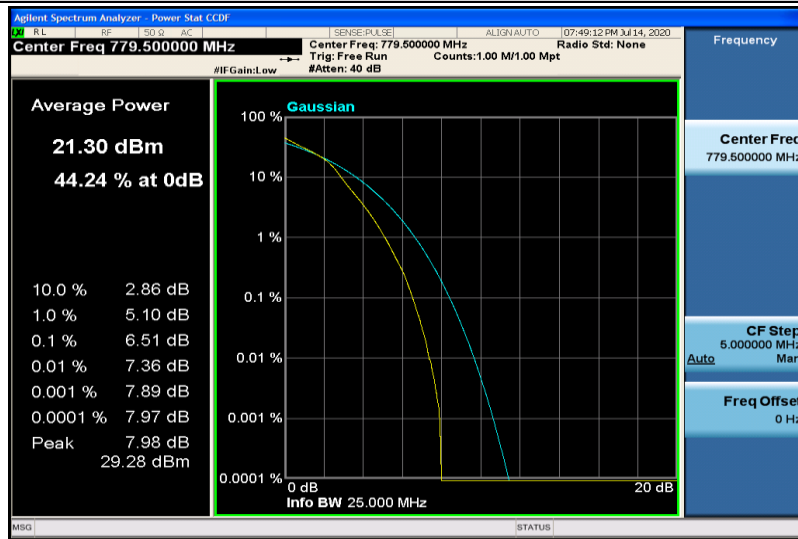

Band13-5MHz-16QAM-23205-1RB#0

Band13-5MHz-16QAM-23205-25RB#0