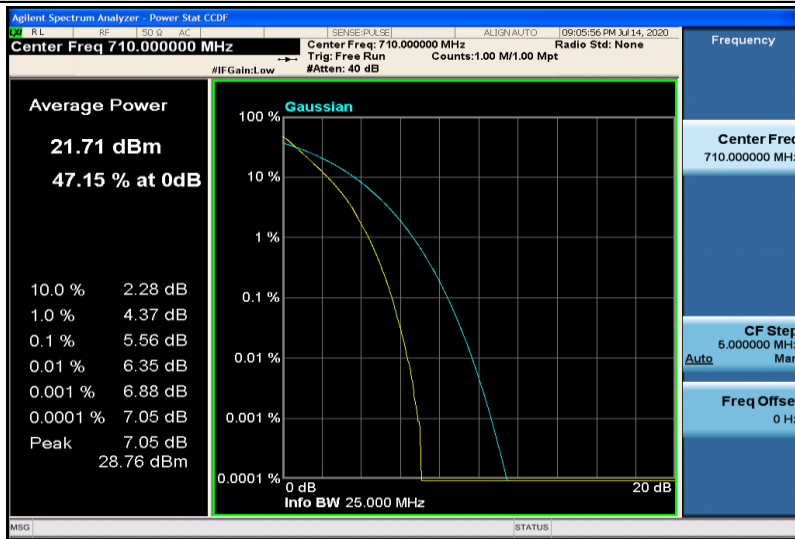

Band17-5MHz-16QAM-23790-25RB#0

Band17-5MHz-16QAM-23825-1RB#0

Band17-5MHz-16QAM-23825-25RB#0

Band17-10MHz-QPSK-23780-1RB#0

Band17-10MHz-QPSK-23780-50RB#0

Band17-10MHz-QPSK-23790-1RB#0

Band17-10MHz-QPSK-23790-50RB#0