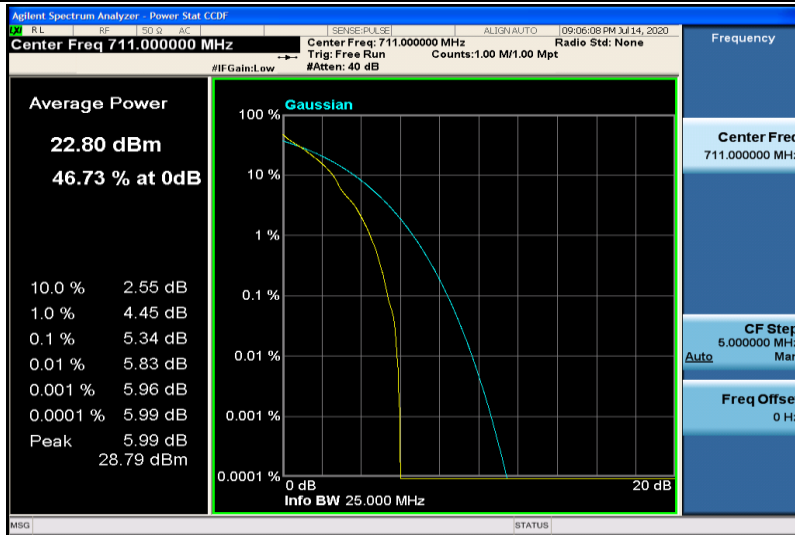

Band17-5MHz-16QAM-23790-25RB#0

Band17-5MHz-16QAM-23825-1RB#0

Band17-5MHz-16QAM-23825-25RB#0

Band17-10MHz-QPSK-23780-1RB#0

Band17-10MHz-QPSK-23780-50RB#0

Band17-10MHz-QPSK-23790-1RB#0

Band17-10MHz-QPSK-23790-50RB#0