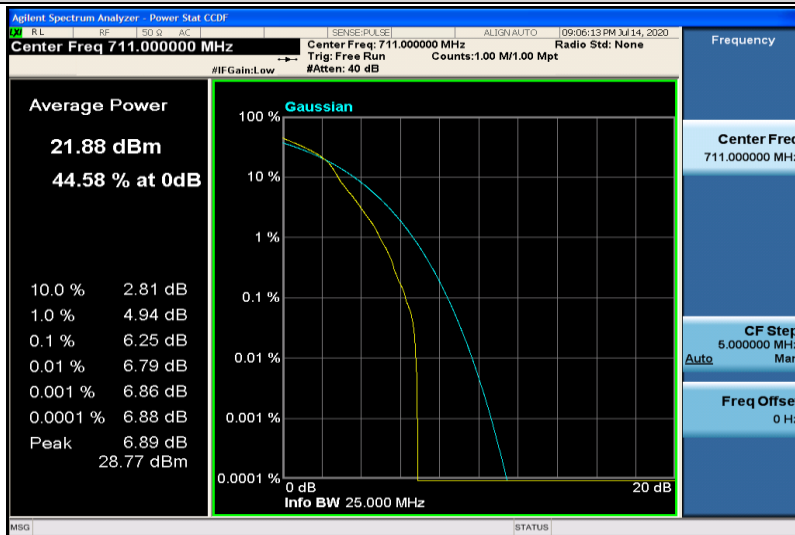

Band17-10MHz-QPSK-23800-1RB#0

Band17-10MHz-QPSK-23800-50RB#0

Band17-10MHz-16QAM-23780-1RB#0

Band17-10MHz-16QAM-23780-50RB#0

Band17-10MHz-16QAM-23790-1RB#0

Band17-10MHz-16QAM-23790-50RB#0

Band17-10MHz-16QAM-23800-1RB#0