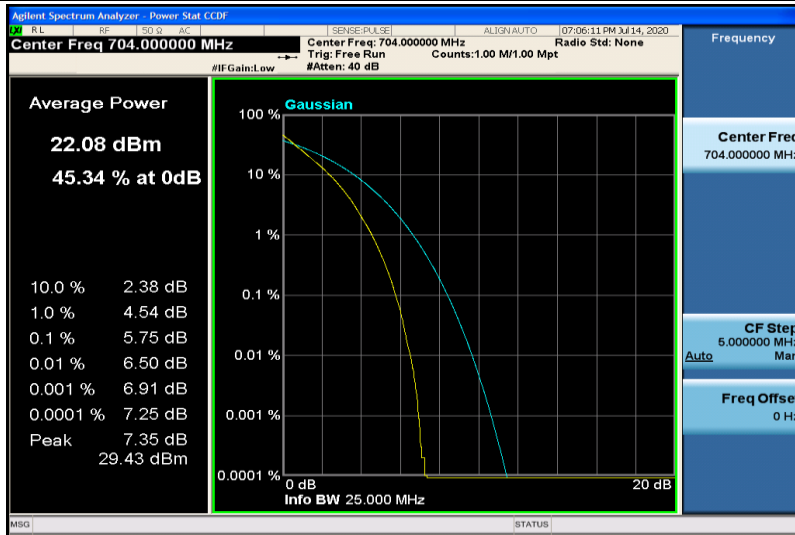

Band12-5MHz-16QAM-23035-25RB#0

Band12-5MHz-16QAM-23095-1RB#0

Band12-5MHz-16QAM-23095-25RB#0

Band12-5MHz-16QAM-23155-1RB#0

Band12-5MHz-16QAM-23155-25RB#0

Band12-10MHz-QPSK-23060-1RB#0

Band12-10MHz-QPSK-23060-50RB#0