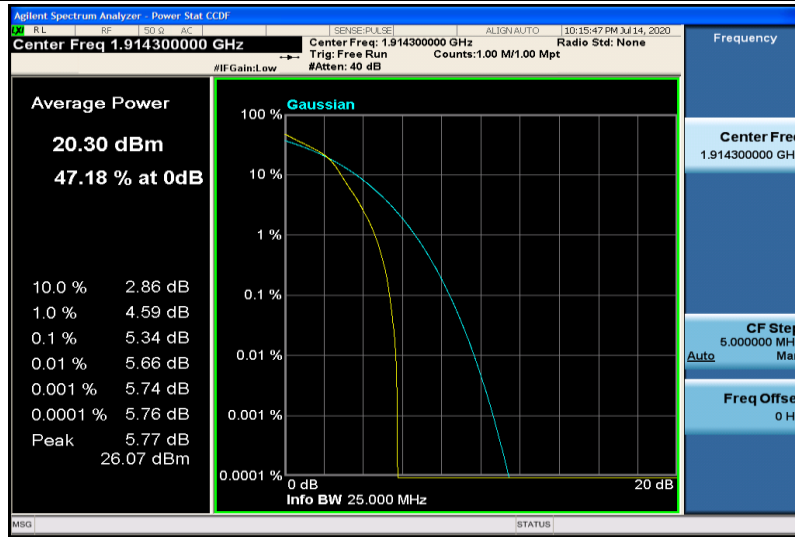

Band25-1.4MHz-16QAM-26683-1RB#0

Band25-1.4MHz-16QAM-26683-6RB#0