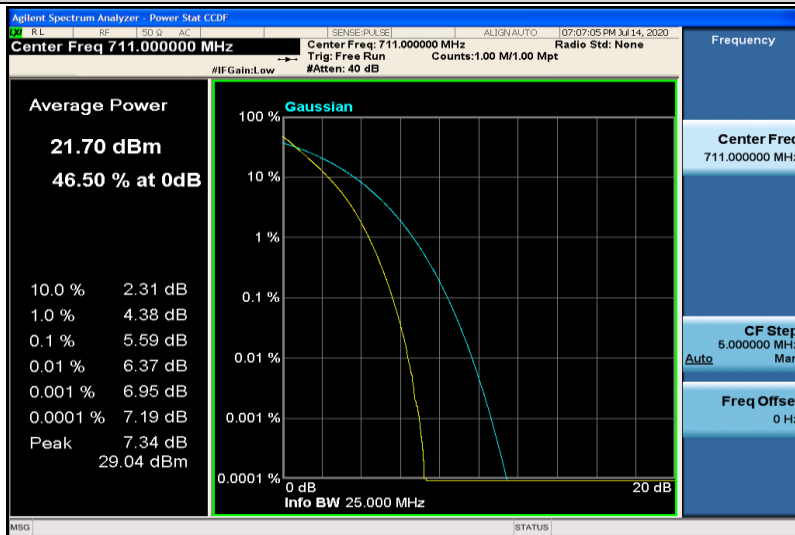

Band12-10MHz-QPSK-23130-1RB#0

Band12-10MHz-QPSK-23130-50RB#0