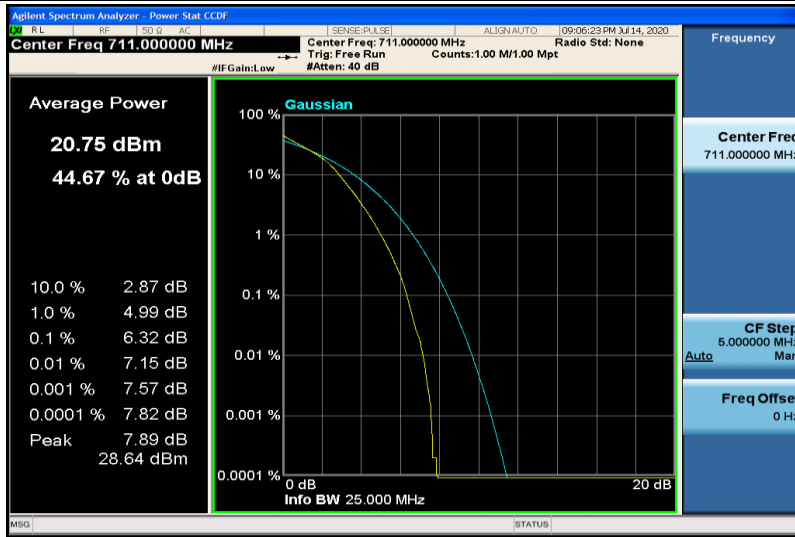

Band17-10MHz-QPSK-23800-1RB#0

Band17-10MHz-QPSK-23800-50RB#0

Band17-10MHz-16QAM-23780-1RB#0

Band17-10MHz-16QAM-23780-50RB#0

Band17-10MHz-16QAM-23790-1RB#0

Band17-10MHz-16QAM-23790-50RB#0

Band17-10MHz-16QAM-23800-1RB#0