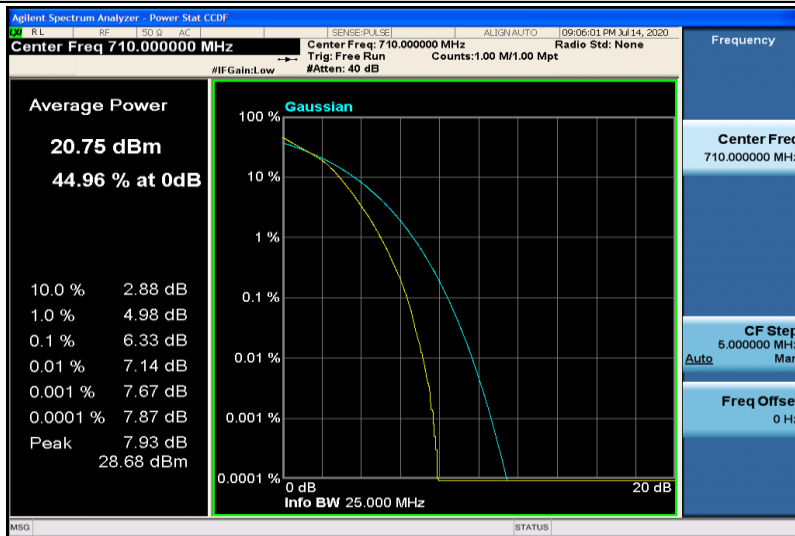

Band17-10MHz-QPSK-23800-1RB#0

Band17-10MHz-QPSK-23800-50RB#0

Band17-10MHz-16QAM-23780-1RB#0

Band17-10MHz-16QAM-23780-50RB#0

Band17-10MHz-16QAM-23790-1RB#0

Band17-10MHz-16QAM-23790-50RB#0

Band17-10MHz-16QAM-23800-1RB#0