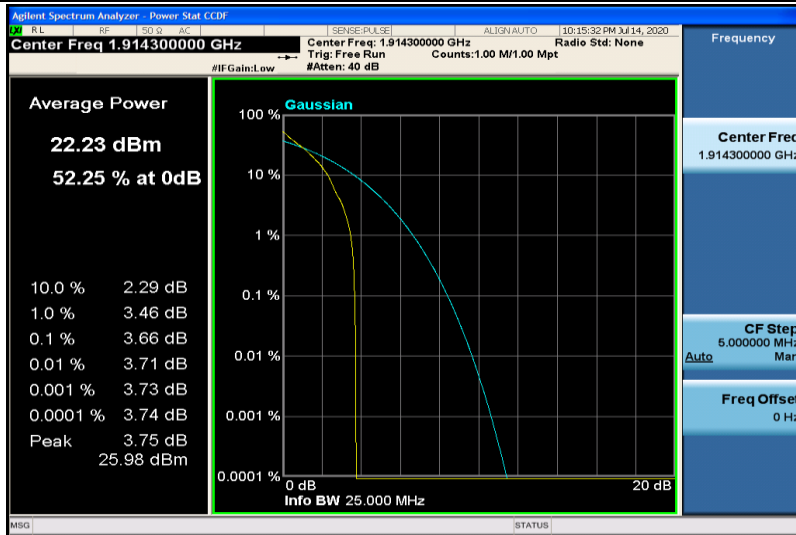

Band25-1.4MHz-QPSK-26365-6RB#0

Band25-1.4MHz-QPSK-26683-1RB#0