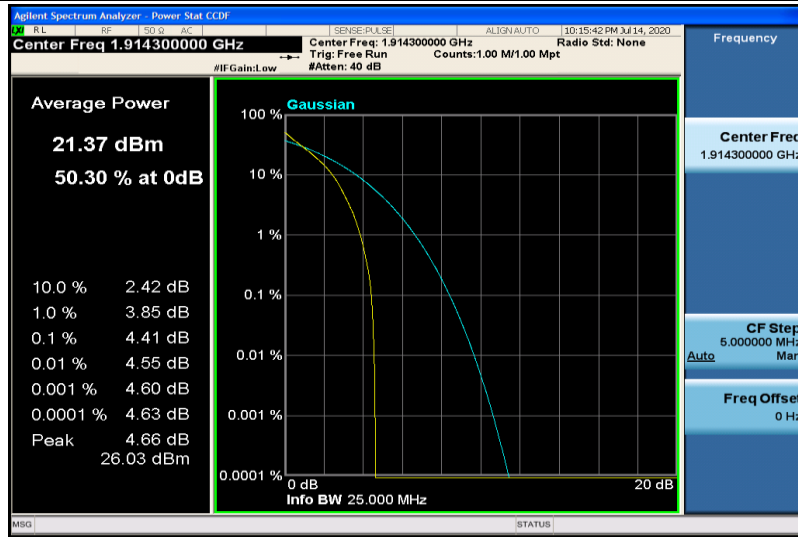

Band25-1.4MHz-QPSK-26683-1RB#0

Band25-1.4MHz-QPSK-26683-6RB#0