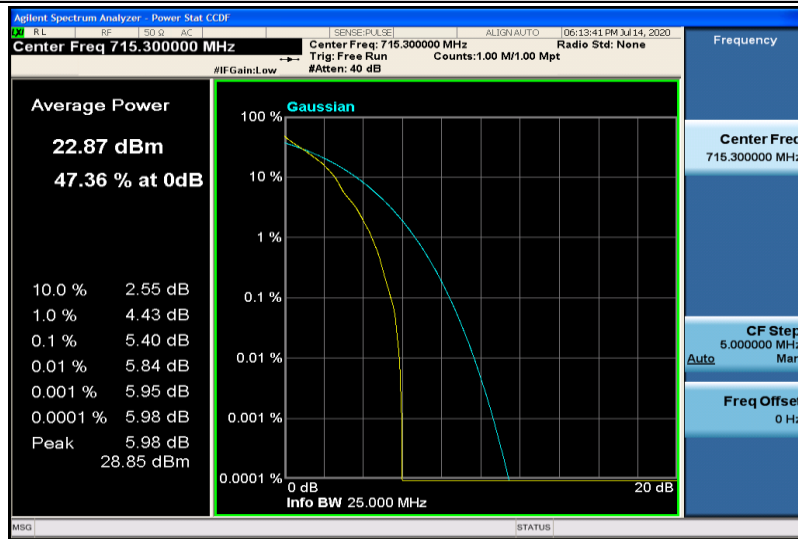

Band12-1.4MHz-QPSK-23095-6RB#0

Band12-1.4MHz-QPSK-23173-1RB#0