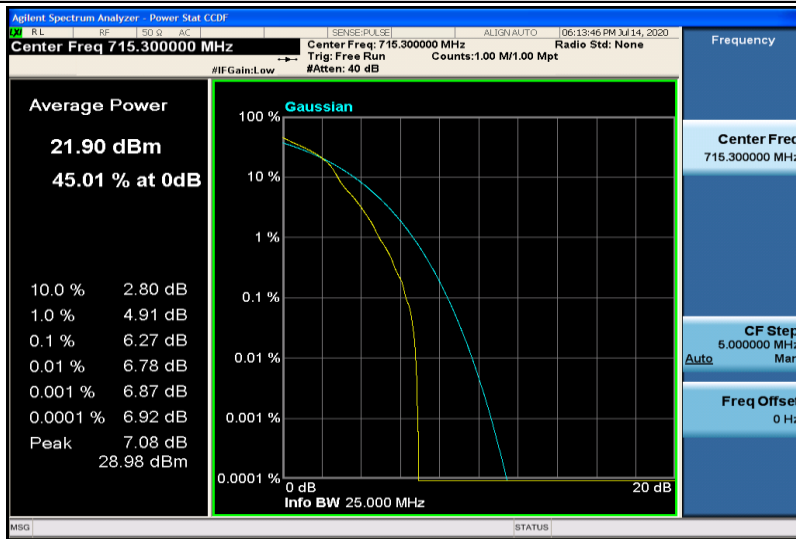

Band12-1.4MHz-QPSK-23095-6RB#0

Band12-1.4MHz-QPSK-23173-1RB#0

Band12-1.4MHz-QPSK-23173-6RB#0

Band12-1.4MHz-16QAM-23017-1RB#0

Band12-1.4MHz-16QAM-23017-6RB#0

Band12-1.4MHz-16QAM-23095-1RB#0

Band12-1.4MHz-16QAM-23095-6RB#0