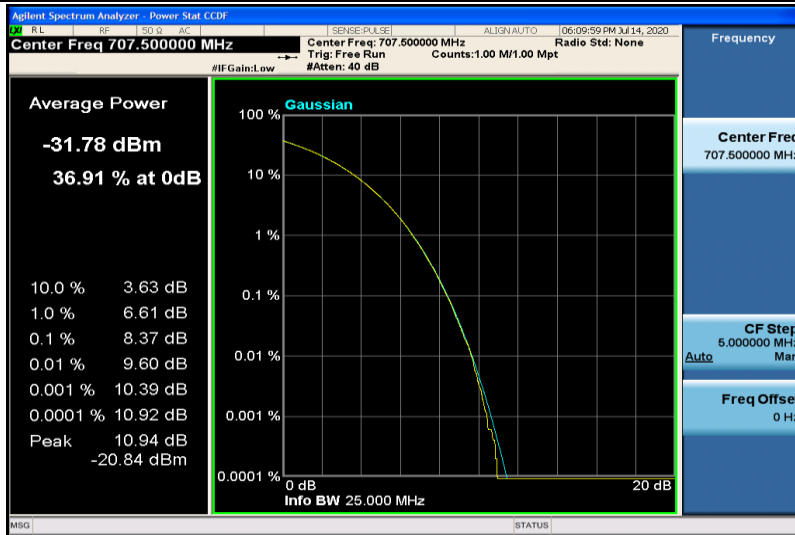

Band12-1.4MHz-QPSK-23095-6RB#0

Band12-1.4MHz-QPSK-23173-1RB#0

Band12-1.4MHz-QPSK-23173-6RB#0

Band12-1.4MHz-16QAM-23017-1RB#0

Band12-1.4MHz-16QAM-23017-6RB#0

Band12-1.4MHz-16QAM-23095-1RB#0

Band12-1.4MHz-16QAM-23095-6RB#0