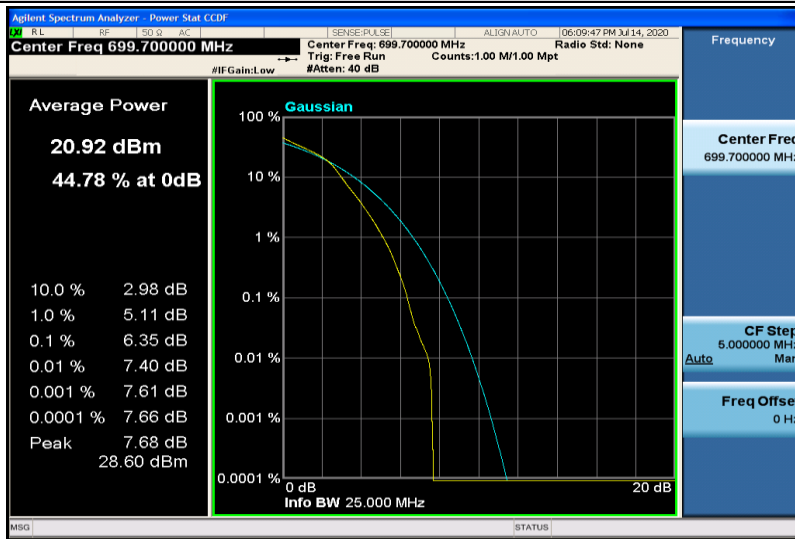

Band12-1.4MHz-QPSK-23095-6RB#0

Band12-1.4MHz-QPSK-23173-1RB#0

Band12-1.4MHz-QPSK-23173-6RB#0

Band12-1.4MHz-16QAM-23017-1RB#0

Band12-1.4MHz-16QAM-23017-6RB#0

Band12-1.4MHz-16QAM-23095-1RB#0

Band12-1.4MHz-16QAM-23095-6RB#0