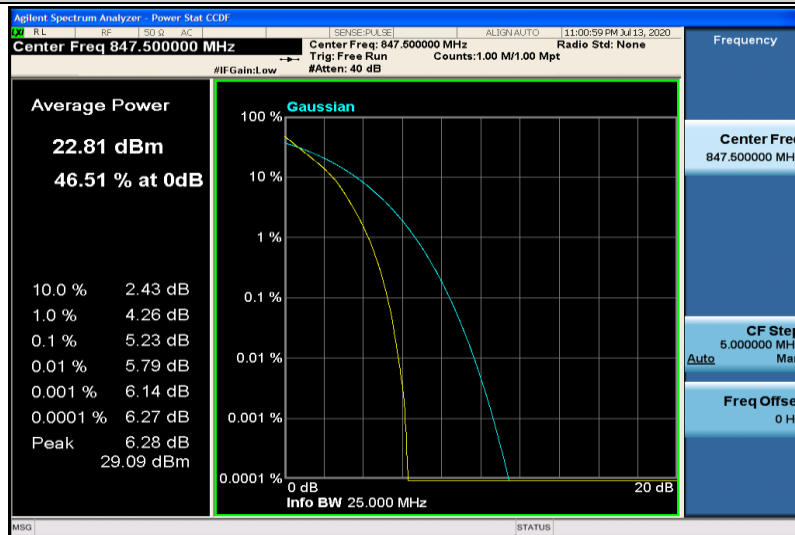

Band5-3MHz-QPSK-20635-1RB#0

Band5-3MHz-QPSK-20635-15RB#0