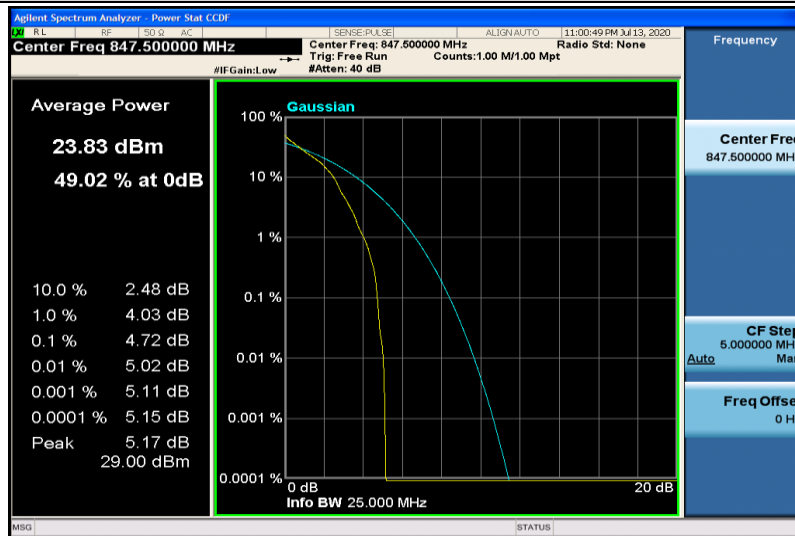

Band5-3MHz-QPSK-20525-15RB#0

Band5-3MHz-QPSK-20635-1RB#0