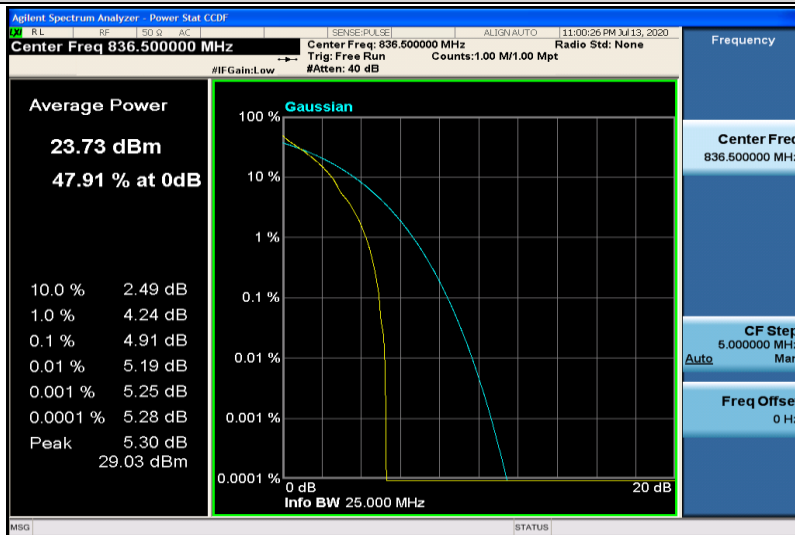

Band5-1.4MHz-16QAM-20407-6RB#0

Band5-1.4MHz-16QAM-20525-1RB#0

Band5-1.4MHz-16QAM-20525-6RB#0

Band5-1.4MHz-16QAM-20643-1RB#0

Band5-1.4MHz-16QAM-20643-6RB#0

Band5-3MHz-QPSK-20415-1RB#0

Band5-3MHz-QPSK-20415-15RB#0