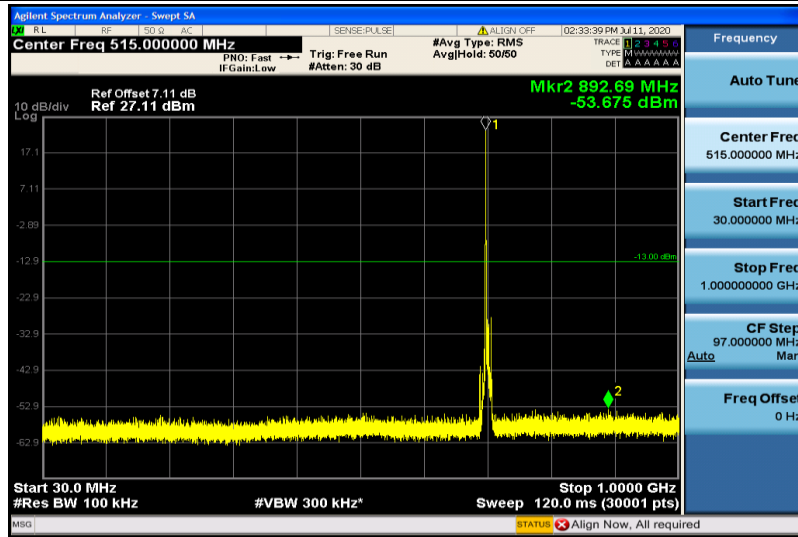

Band12-5MHz-16QAM-23035-1RB#0-1000~26000MHz

Band12-5MHz-16QAM-23095-1RB#0-30~1000MHz