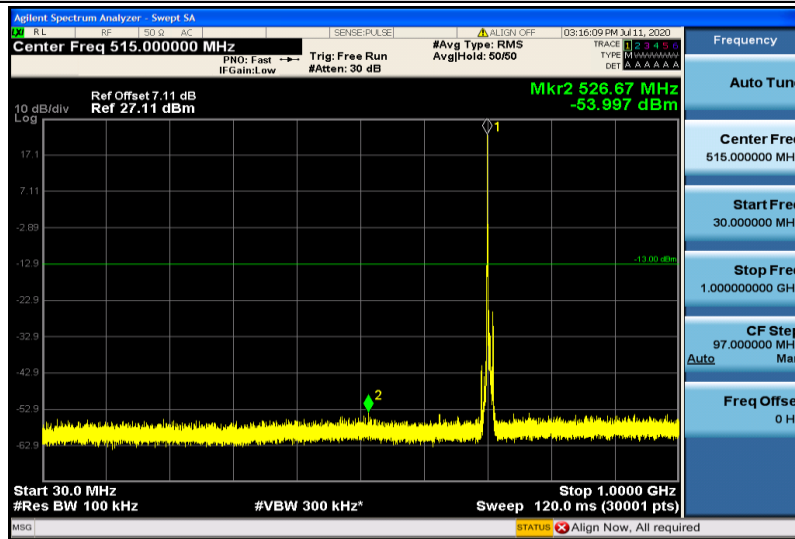

Band17-5MHz-16QAM-23755-1RB#0-1000~26000MHz

Band17-5MHz-16QAM-23790-1RB#0-30~1000MHz