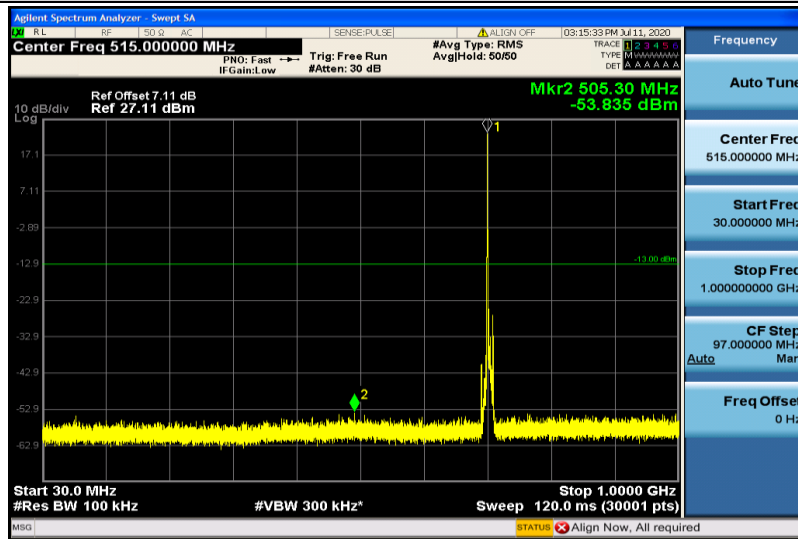

Band17-5MHz-QPSK-23755-1RB#0-1000~26000MHz

Band17-5MHz-QPSK-23790-1RB#0-30~1000MHz