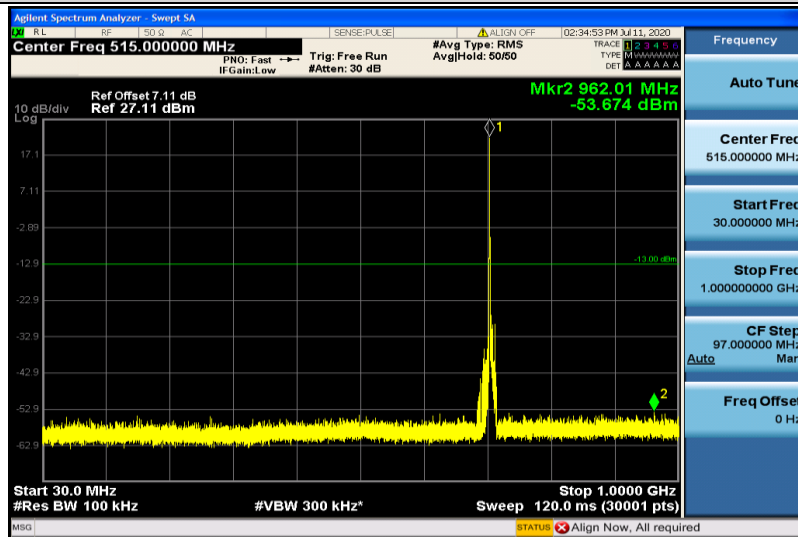

Band12-5MHz-16QAM-23035-1RB#0-30~1000MHz

Band12-5MHz-16QAM-23035-1RB#0-1000~26000MHz

Band12-5MHz-16QAM-23095-1RB#0-30~1000MHz

Band12-5MHz-16QAM-23095-1RB#0-1000~26000MHz

Band12-5MHz-16QAM-23155-1RB#0-30~1000MHz