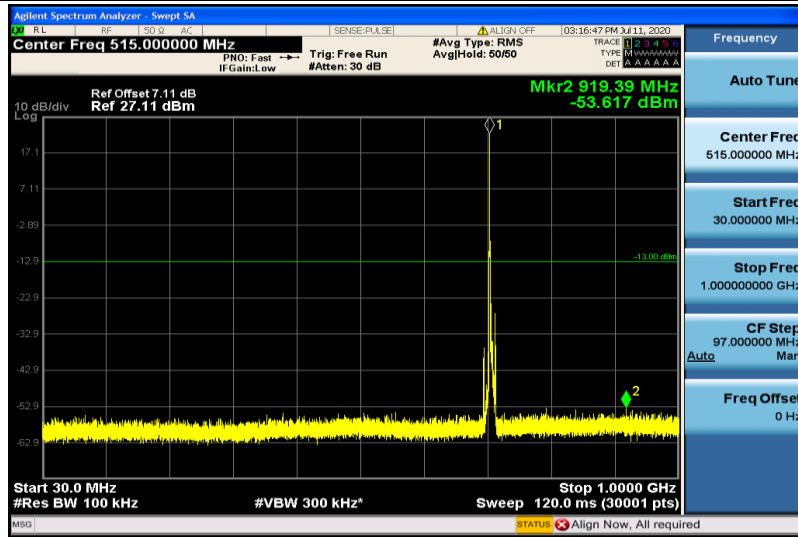

Band17-5MHz-QPSK-23790-1RB#0-1000~26000MHz

Band17-5MHz-QPSK-23825-1RB#0-30~1000MHz