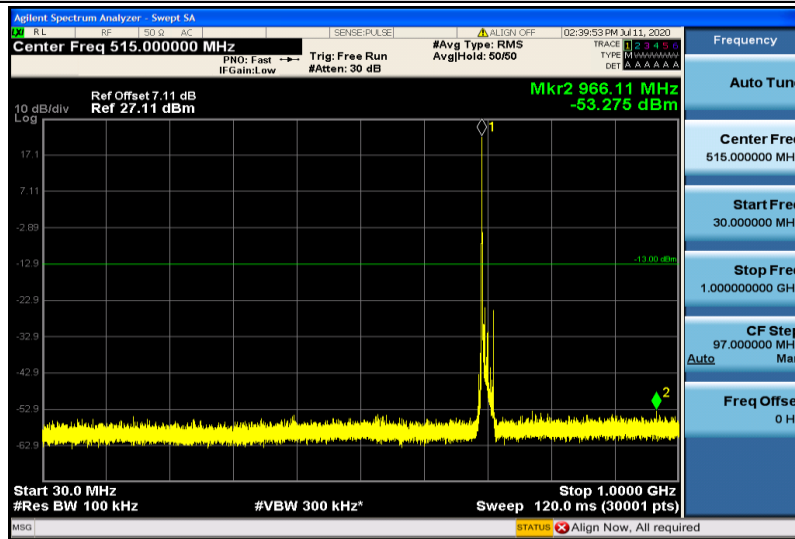

Band12-5MHz-16QAM-23155-1RB#0-1000~26000MHz

Band12-10MHz-QPSK-23060-1RB#0-30~1000MHz