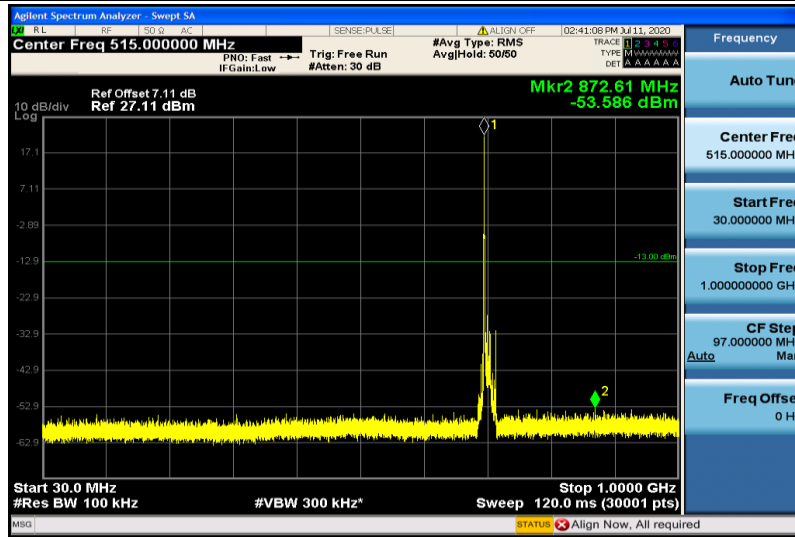

Band12-10MHz-QPSK-23060-1RB#0-1000~26000MHz

Band12-10MHz-QPSK-23095-1RB#0-30~1000MHz