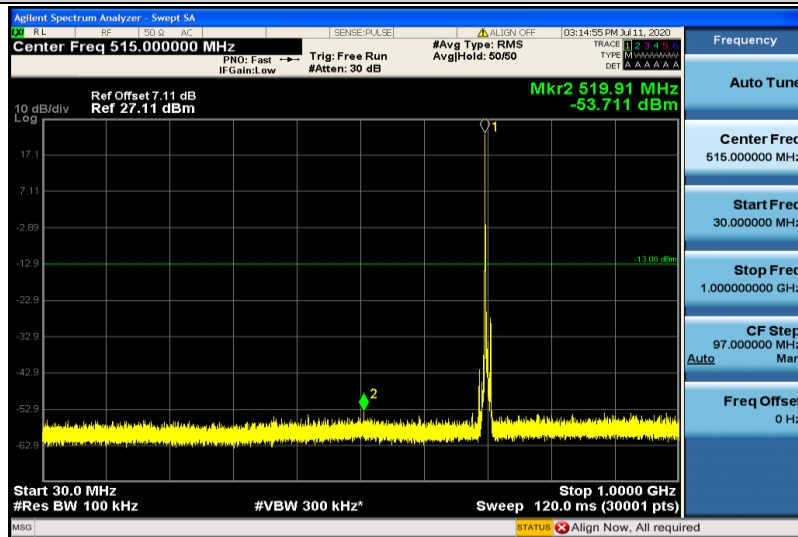

Band17-5MHz-QPSK-23755-1RB#0-1000~26000MHz

Band17-5MHz-QPSK-23790-1RB#0-30~1000MHz

Band17-5MHz-QPSK-23790-1RB#0-1000~26000MHz

Band17-5MHz-QPSK-23825-1RB#0-30~1000MHz

Band17-5MHz-QPSK-23825-1RB#0-1000~26000MHz