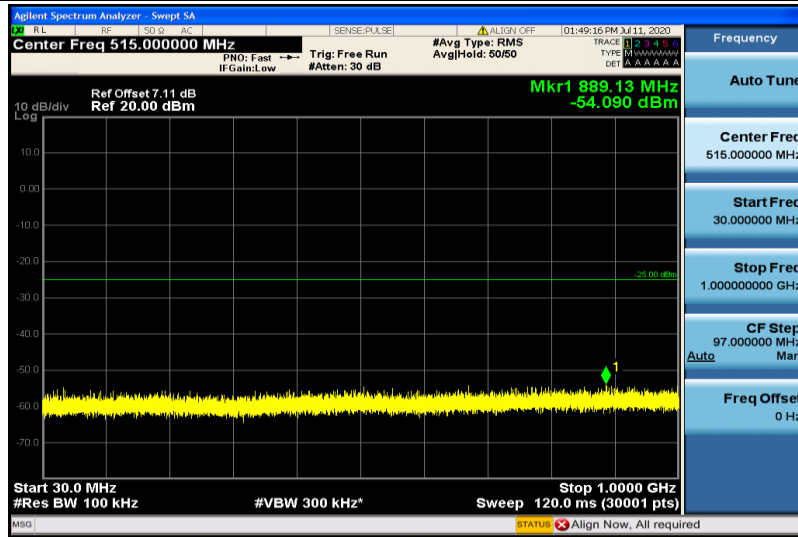

Band7-10MHz-QPSK-20800-1RB#0-1000~26000MHz

Band7-10MHz-QPSK-21100-1RB#0-30~1000MHz