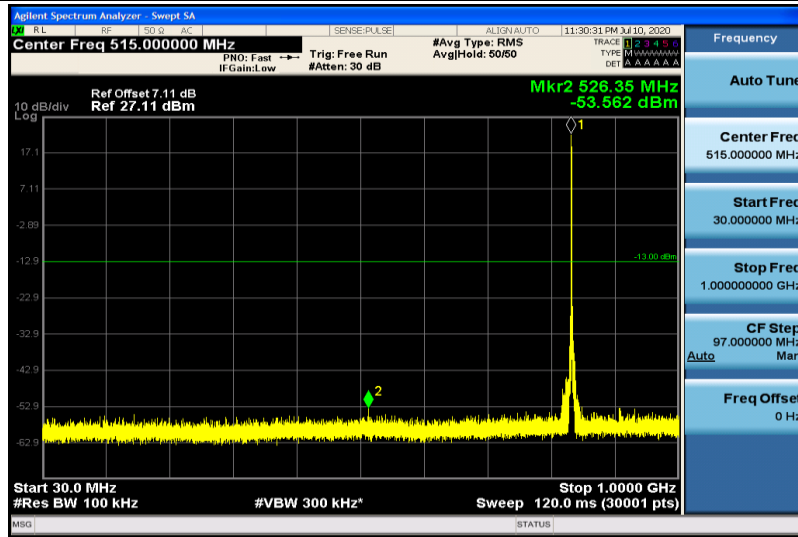

Band5-1.4MHz-16QAM-20407-1RB#0-1000~26000MHz

Band5-1.4MHz-16QAM-20525-1RB#0-30~1000MHz