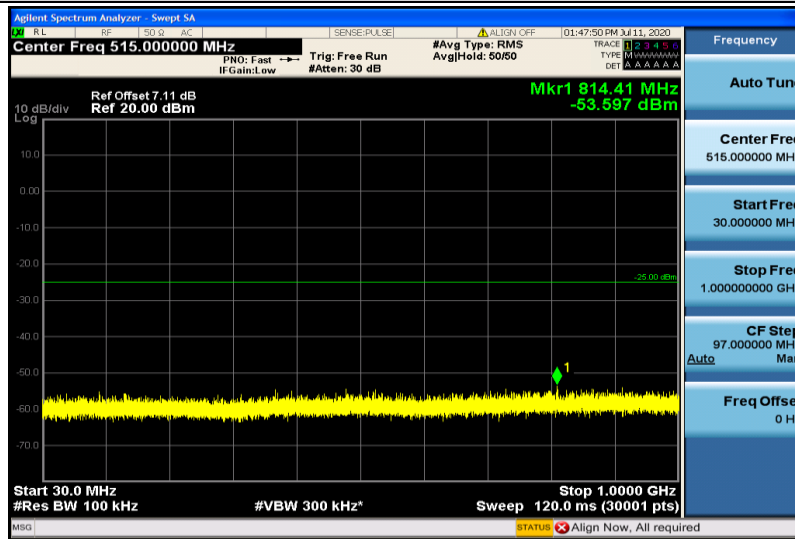

Band7-5MHz-16QAM-20775-1RB#0-1000~26000MHz

Band7-5MHz-16QAM-21100-1RB#0-30~1000MHz

Band7-5MHz-16QAM-21100-1RB#0-1000~26000MHz

Band7-5MHz-16QAM-21425-1RB#0-30~1000MHz

Band7-5MHz-16QAM-21425-1RB#0-1000~26000MHz