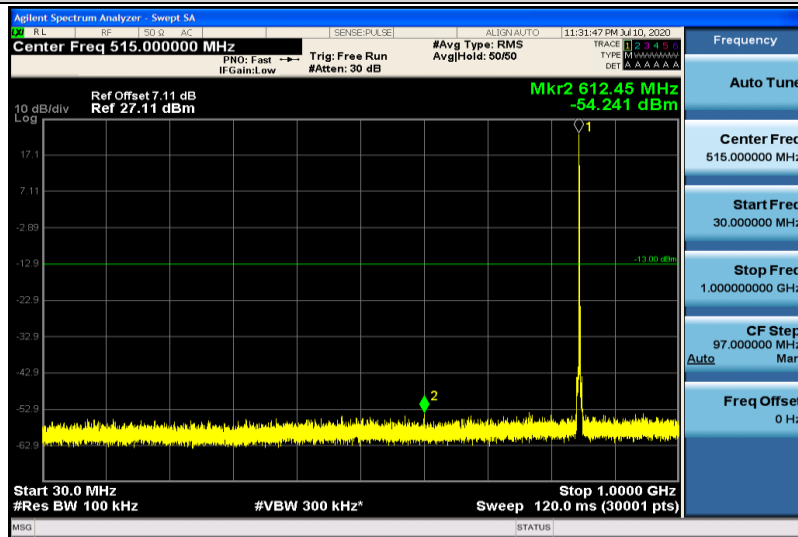

Band5-1.4MHz-16QAM-20407-1RB#0-30~1000MHz

Band5-1.4MHz-16QAM-20407-1RB#0-1000~26000MHz

Band5-1.4MHz-16QAM-20525-1RB#0-30~1000MHz

Band5-1.4MHz-16QAM-20525-1RB#0-1000~26000MHz

Band5-1.4MHz-16QAM-20643-1RB#0-30~1000MHz