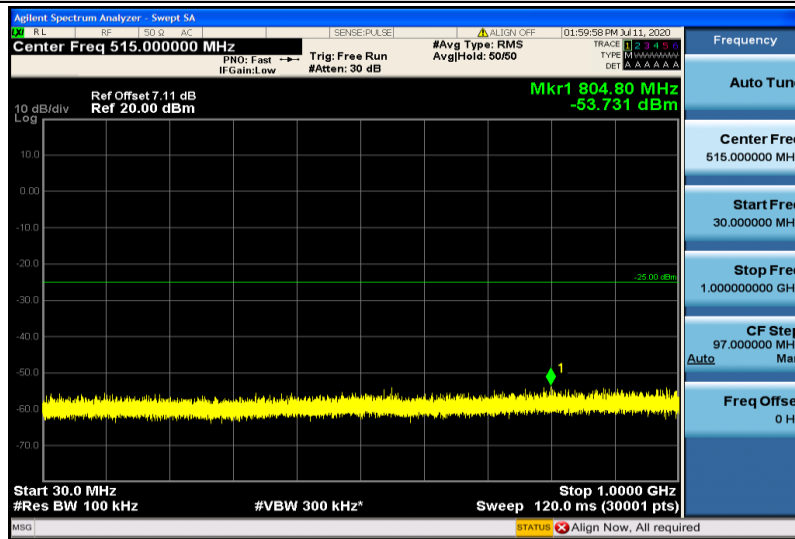

Band7-15MHz-QPSK-21375-1RB#0-1000~26000MHz

Band7-15MHz-16QAM-20825-1RB#0-30~1000MHz