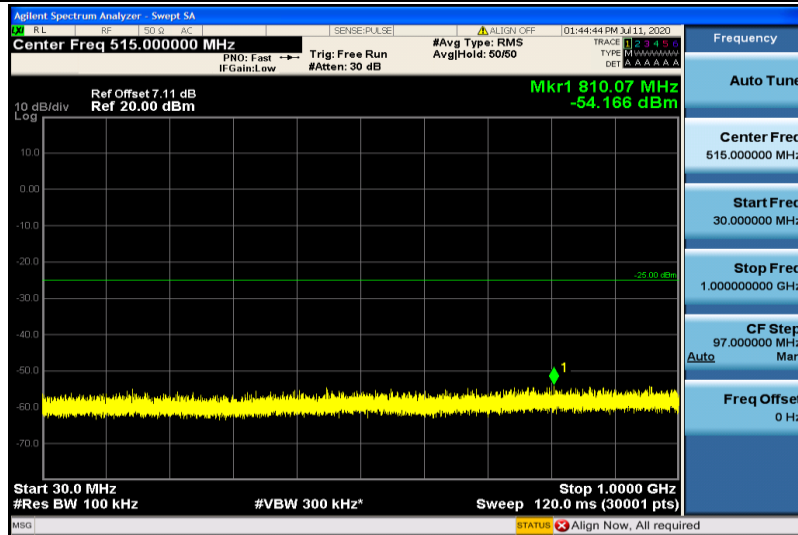

Band7-5MHz-16QAM-21100-1RB#0-1000~26000MHz

Band7-5MHz-16QAM-21425-1RB#0-30~1000MHz