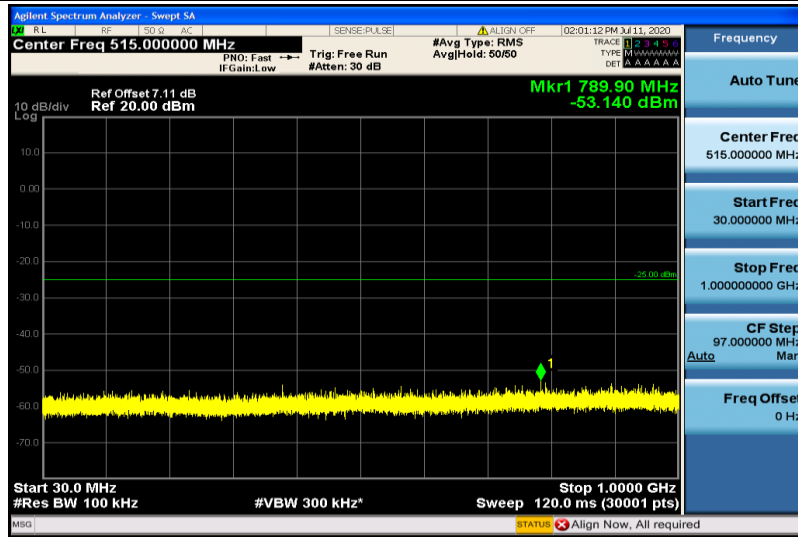

Band7-15MHz-QPSK-21100-1RB#0-1000~26000MHz

Band7-15MHz-QPSK-21375-1RB#0-30~1000MHz

Band7-15MHz-QPSK-21375-1RB#0-1000~26000MHz

Band7-15MHz-16QAM-20825-1RB#0-30~1000MHz

Band7-15MHz-16QAM-20825-1RB#0-1000~26000MHz