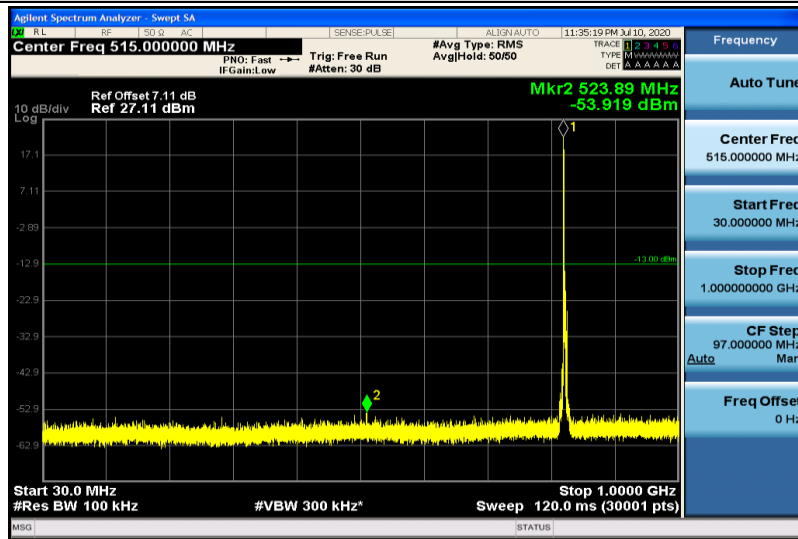

Band5-1.4MHz-16QAM-20643-1RB#0-1000~26000MHz

Band5-3MHz-QPSK-20415-1RB#0-30~1000MHz