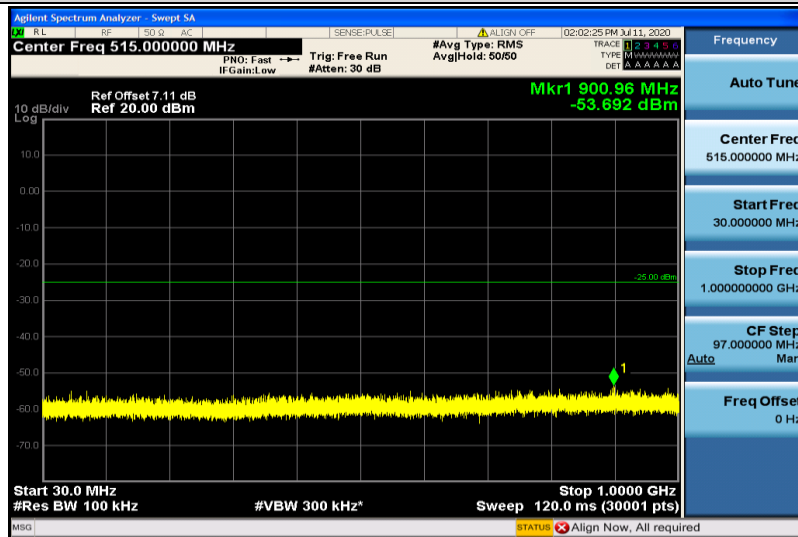

Band7-15MHz-16QAM-21100-1RB#0-1000~26000MHz

Band7-15MHz-16QAM-21375-1RB#0-30~1000MHz