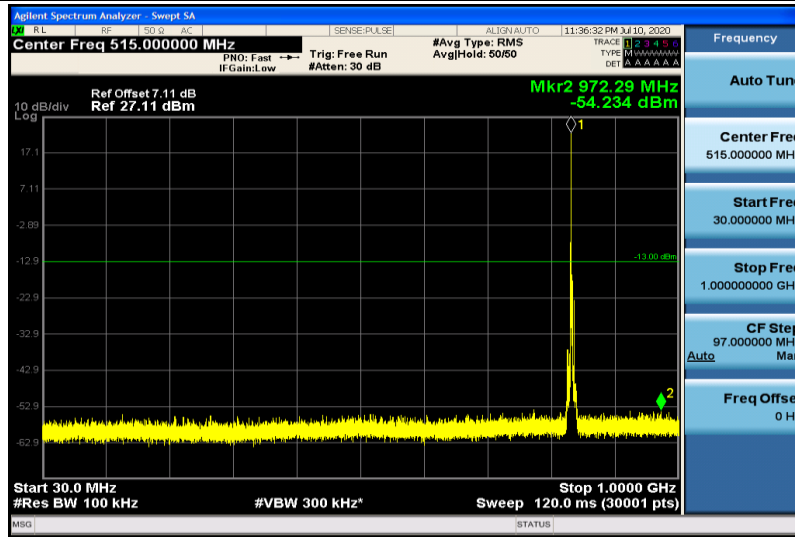

Band5-3MHz-QPSK-20415-1RB#0-1000~26000MHz

Band5-3MHz-QPSK-20525-1RB#0-30~1000MHz