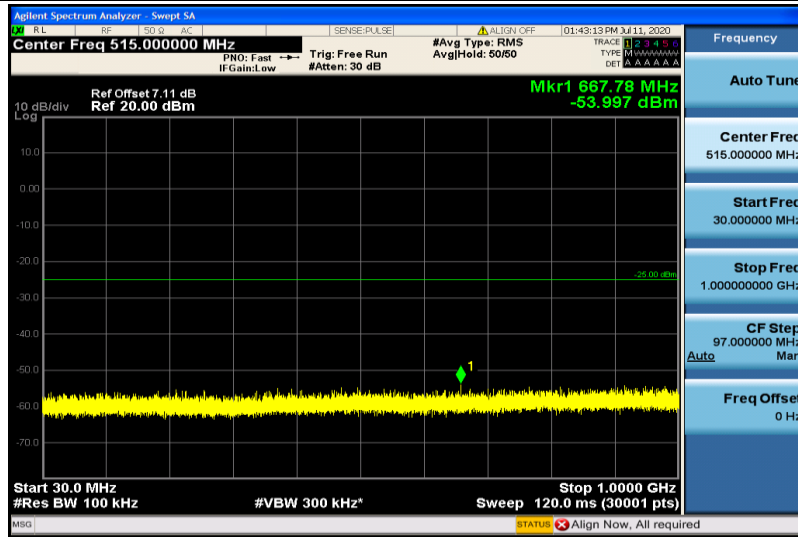

Band7-5MHz-16QAM-20775-1RB#0-1000~26000MHz

Band7-5MHz-16QAM-21100-1RB#0-30~1000MHz