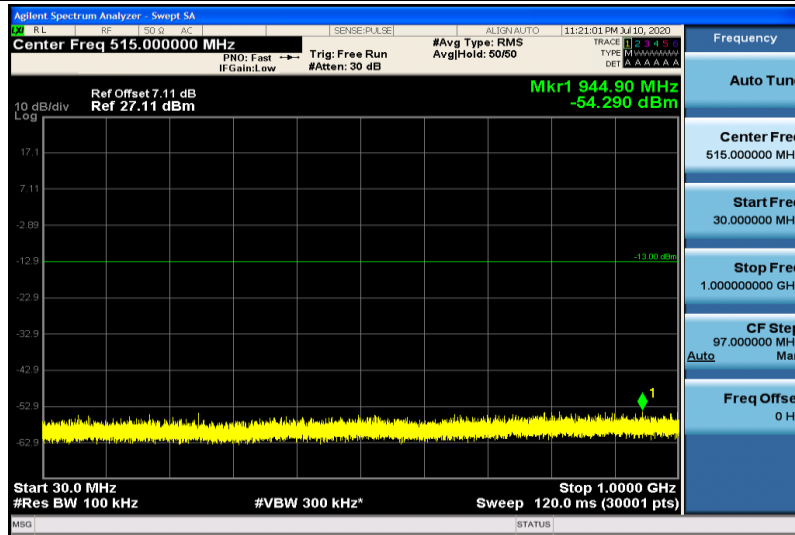

Band4-20MHz-QPSK-20050-1RB#0-1000~26000MHz

Band4-20MHz-QPSK-20175-1RB#0-30~1000MHz