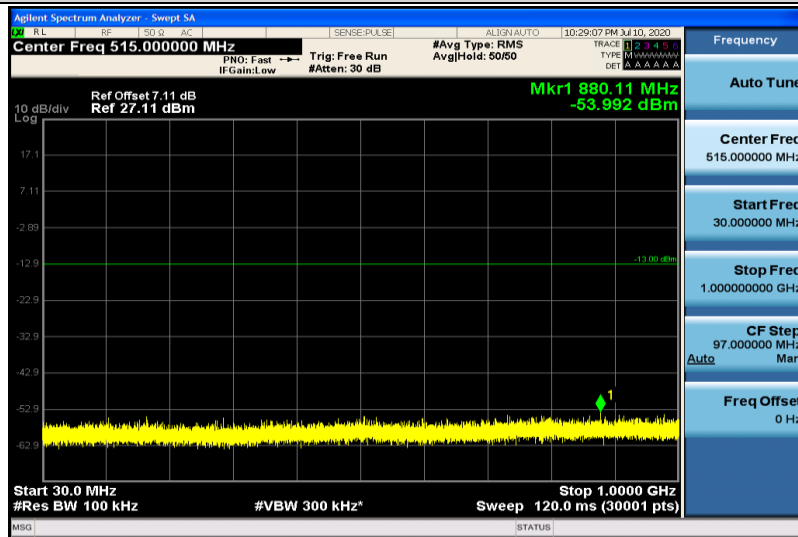

Band4-1.4MHz-16QAM-20175-1RB#0-1000~26000MHz

Band4-1.4MHz-16QAM-20393-1RB#0-30~1000MHz