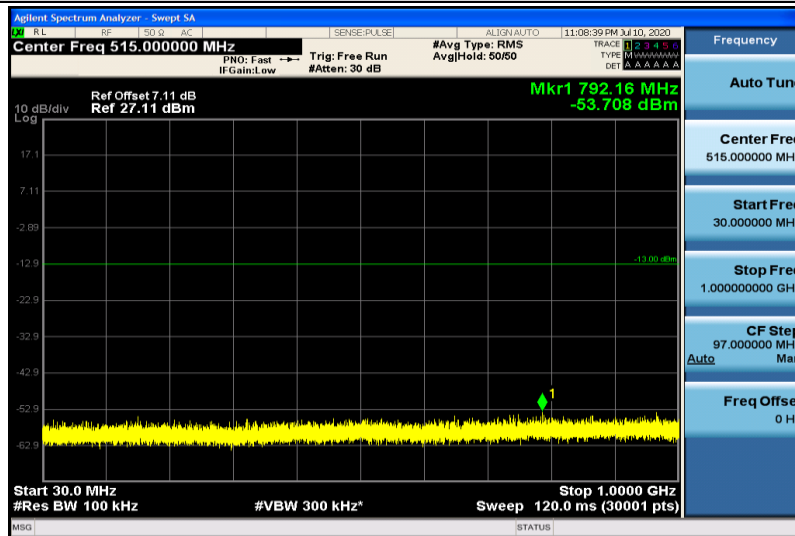

Band4-15MHz-QPSK-20175-1RB#0-30~1000MHz

Band4-15MHz-QPSK-20175-1RB#0-1000~26000MHz

Band4-15MHz-QPSK-20325-1RB#0-30~1000MHz

Band4-15MHz-QPSK-20325-1RB#0-1000~26000MHz

Band4-15MHz-16QAM-20025-1RB#0-30~1000MHz