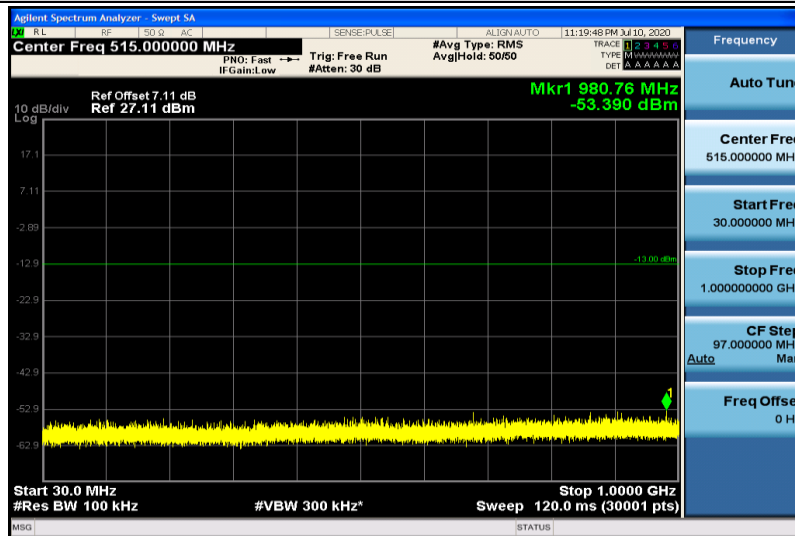

Band4-15MHz-16QAM-20025-1RB#0-1000~26000MHz

Band4-15MHz-16QAM-20175-1RB#0-30~1000MHz

Band4-15MHz-16QAM-20175-1RB#0-1000~26000MHz

Band4-15MHz-16QAM-20325-1RB#0-30~1000MHz

Band4-15MHz-16QAM-20325-1RB#0-1000~26000MHz