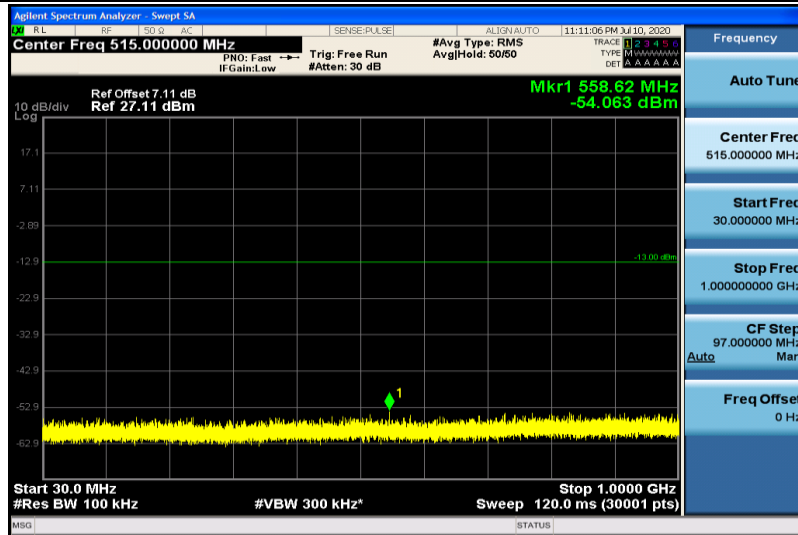

Band4-15MHz-16QAM-20175-1RB#0-1000~26000MHz

Band4-15MHz-16QAM-20325-1RB#0-30~1000MHz