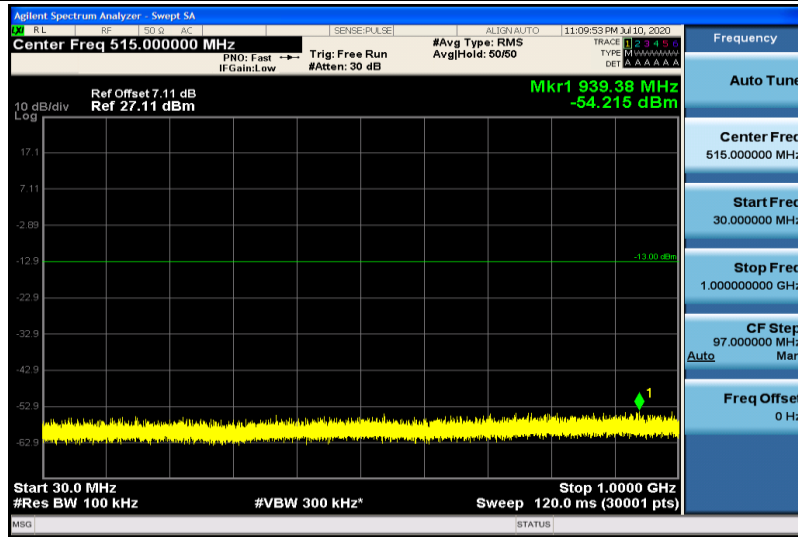

Band4-15MHz-16QAM-20025-1RB#0-1000~26000MHz

Band4-15MHz-16QAM-20175-1RB#0-30~1000MHz