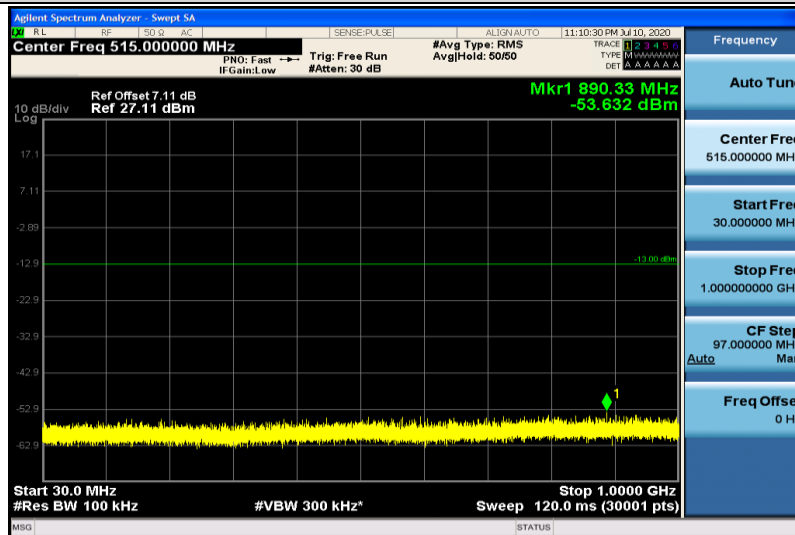

Band4-15MHz-QPSK-20175-1RB#0-1000~26000MHz

Band4-15MHz-QPSK-20325-1RB#0-30~1000MHz