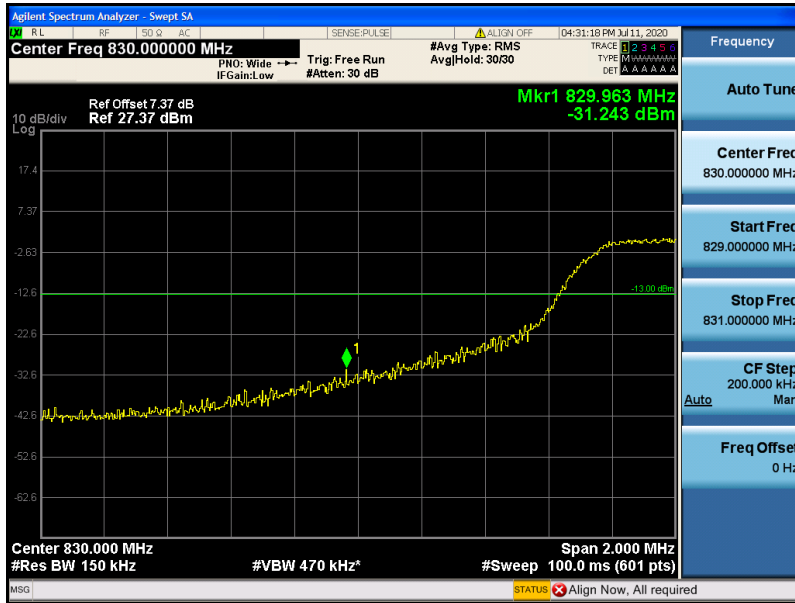

Band19-15MHz-QPSK-24075-75RB#0

Band19-15MHz-QPSK-24075-1RB#74

Band19-15MHz-QPSK-24075-75RB#0

Band19-15MHz-16QAM-24075-1RB#0

Band19-15MHz-16QAM -24075-75RB#0

Band19-15MHz-16QAM -24075-1RB#74

Band19-15MHz-16QAM -24075-75RB#0