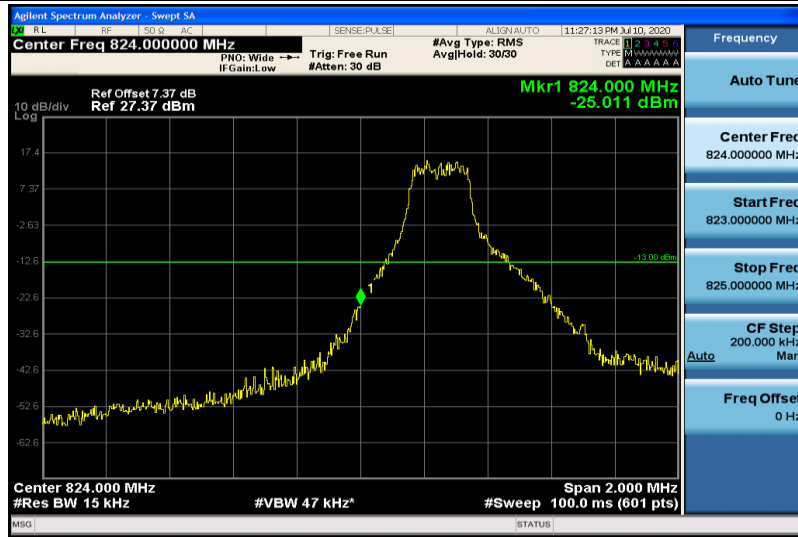

Band4-20MHz-16QAM-20050-100RB#0

Band4-20MHz-16QAM-20300-1RB#99

Band4-20MHz-16QAM-20300-100RB#0

Band5-1.4MHz-QPSK-20407-1RB#0

Band5-1.4MHz-QPSK-20407-6RB#0

Band5-1.4MHz-QPSK-20643-1RB#5

Band5-1.4MHz-QPSK-20643-6RB#0