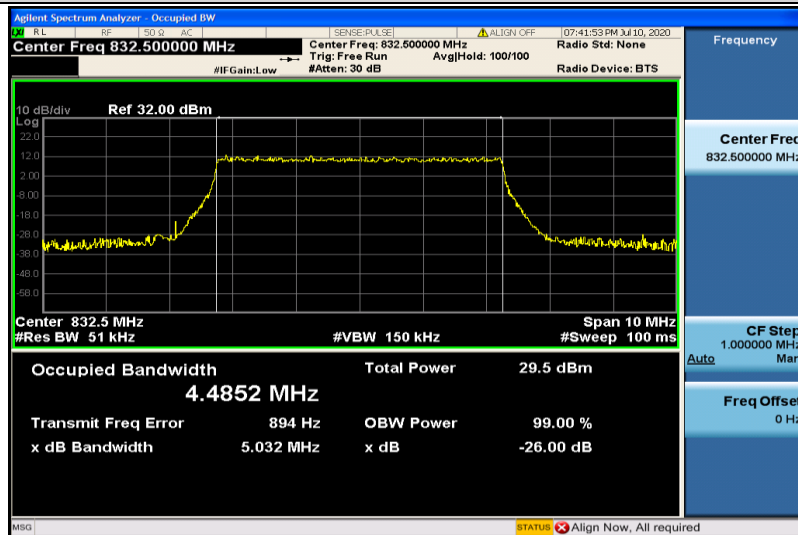

Band19-5MHz-QPSK-24025-25RB#0-4.4852