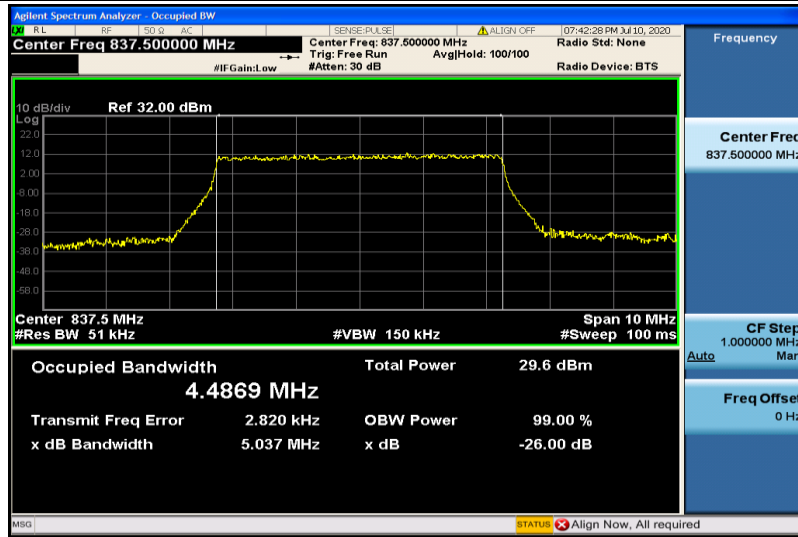

Band19-5MHz-QPSK-24075-25RB#0-4.4869