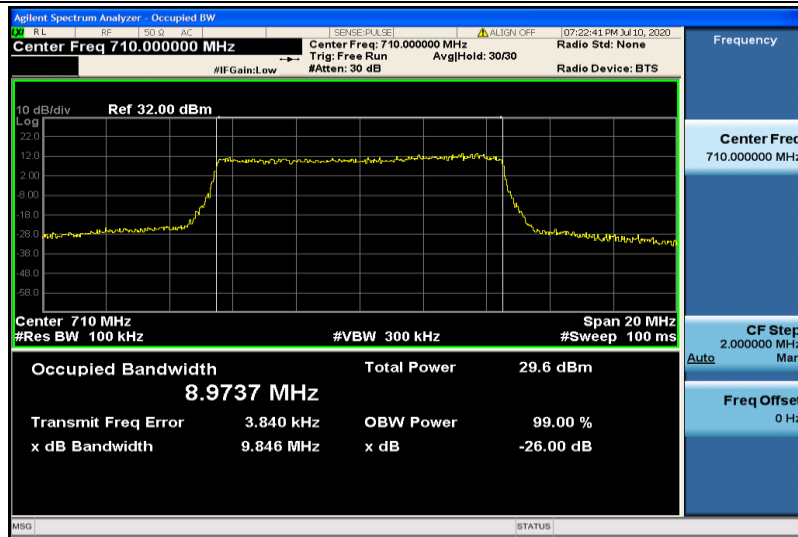

Band17-10MHz-QPSK-23790-50RB#0-8.9737