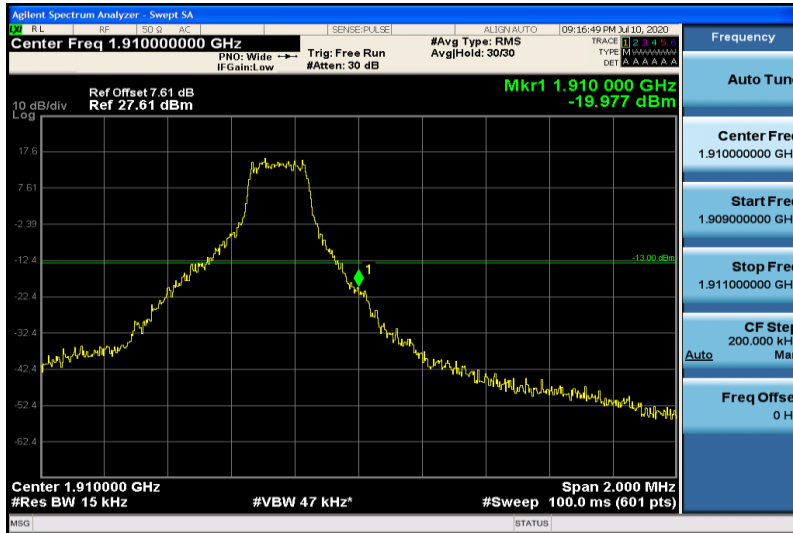

Band2-1.4MHz-QPSK-18607-6RB#0