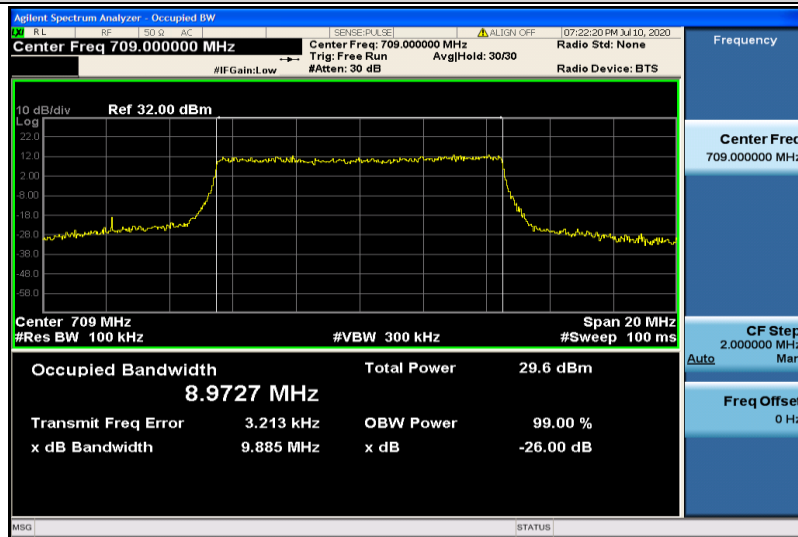

Band17-10MHz-QPSK-23780-50RB#0-8.9727