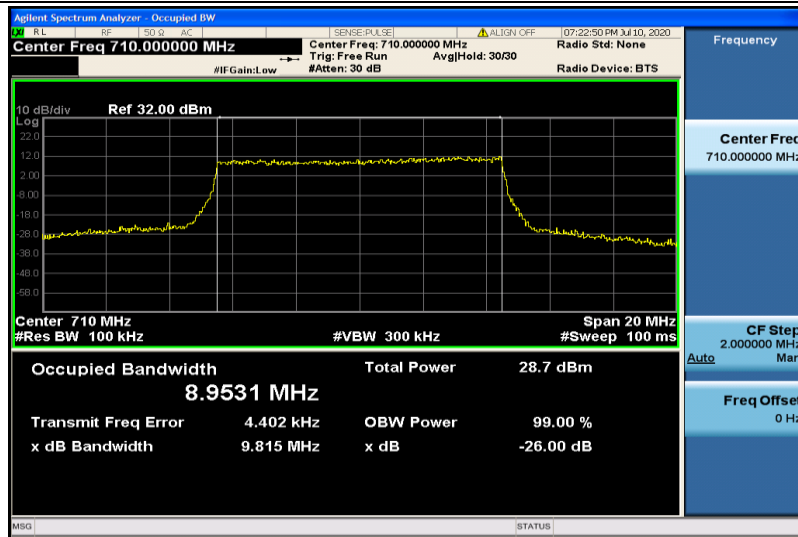

Band17-5MHz-16QAM-23790-25RB#0-4.4836

Band17-5MHz-16QAM-23825-25RB#0-4.4753

Band17-10MHz-QPSK-23780-50RB#0-8.9727

Band17-10MHz-QPSK-23790-50RB#0-8.9737

Band17-10MHz-QPSK-23800-50RB#0-8.9471

Band17-10MHz-16QAM-23780-50RB#0-8.9791