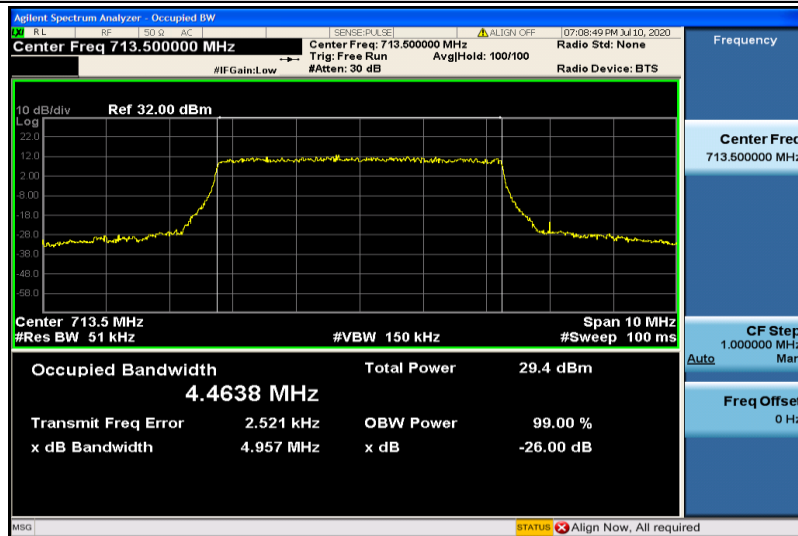

Band13-10MHz-QPSK-23230-50RB#0-8.9501

Band13-10MHz-16QAM-23230-50RB#0-8.9530

Band17-5MHz-QPSK-23755-25RB#0-4.4909

Band17-5MHz-QPSK-23790-25RB#0-4.4946

Band17-5MHz-QPSK-23825-25RB#0-4.4638

Band17-5MHz-16QAM-23755-25RB#0-4.4930