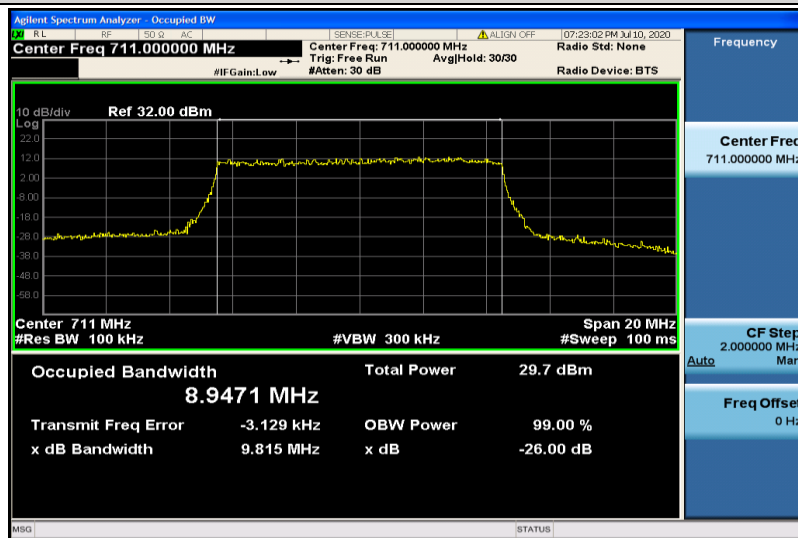

Band17-5MHz-16QAM-23790-25RB#0-4.4836

Band17-5MHz-16QAM-23825-25RB#0-4.4753

Band17-10MHz-QPSK-23780-50RB#0-8.9727

Band17-10MHz-QPSK-23790-50RB#0-8.9737

Band17-10MHz-QPSK-23800-50RB#0-8.9471

Band17-10MHz-16QAM-23780-50RB#0-8.9791