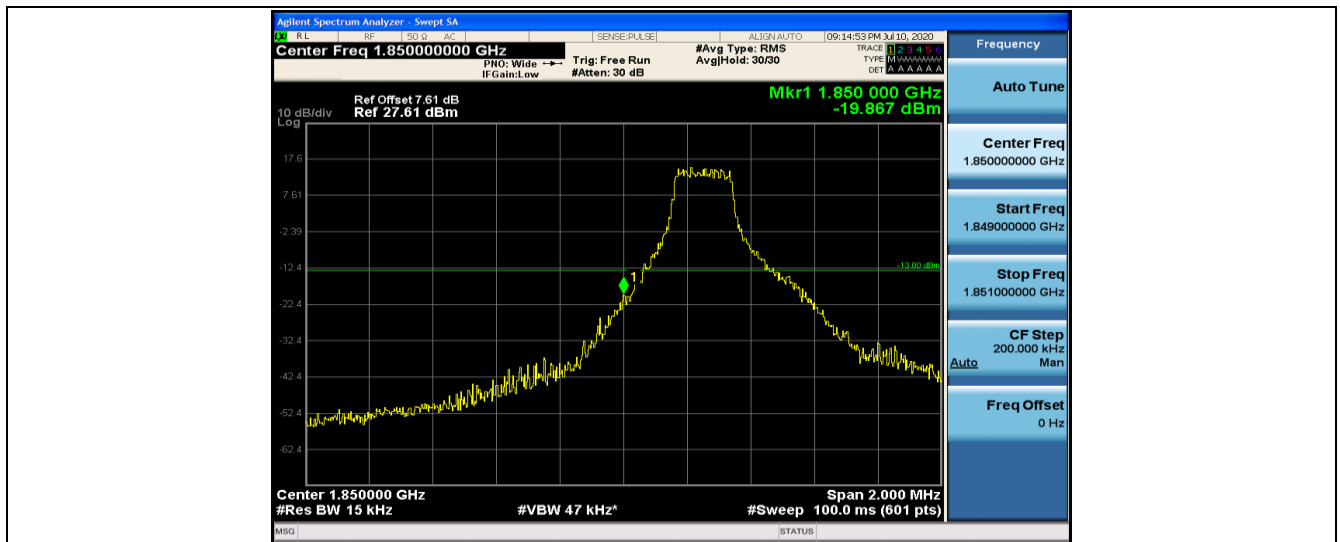

Band1 9	10MHz	QPSK	24050	50RB#0	-28.46	PASS
Band1 9	10MHz	QPSK	24100	1RB#49	-15.70	PASS
Band1 9	10MHz	QPSK	24100	50RB#0	-29.14	PASS
Band1 9	10MHz	16QAM	24050	1RB#0	-14.23	PASS
Band1 9	10MHz	16QAM	24050	50RB#0	-30.18	PASS
Band1 9	10MHz	16QAM	24100	1RB#49	-15.08	PASS
Band1 9	10MHz	16QAM	24100	50RB#0	-30.93	PASS
Band1 9	15 MHz	QPSK	24075	1RB#0	-15.71	PASS
Band1 9	15 MHz	QPSK	24075	75RB#0	-30.37	PASS
Band1 9	15 MHz	QPSK	24075	1RB#74	-17.24	PASS
Band1 9	15 MHz	QPSK	24075	75RB#0	-30.36	PASS
Band1 9	15 MHz	16QAM	24075	1RB#0	-15.86	PASS
Band1 9	15 MHz	16QAM	24075	75RB#0	-31.24	PASS
Band1 9	15 MHz	16QAM	24075	1RB#74	-16.93	PASS
Band1 9	15 MHz	16QAM	24075	75RB#0	-32.21	PASS

Test Graphs