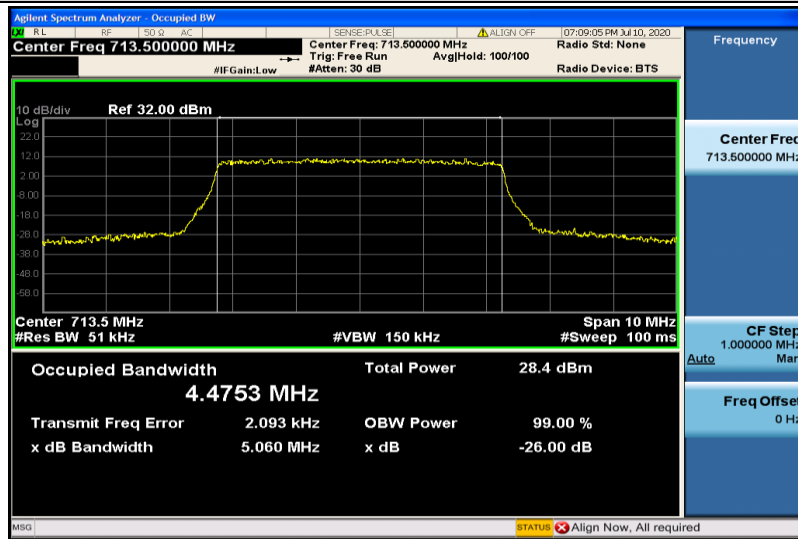

Band17-5MHz-16QAM-23825-25RB#0-4.4753