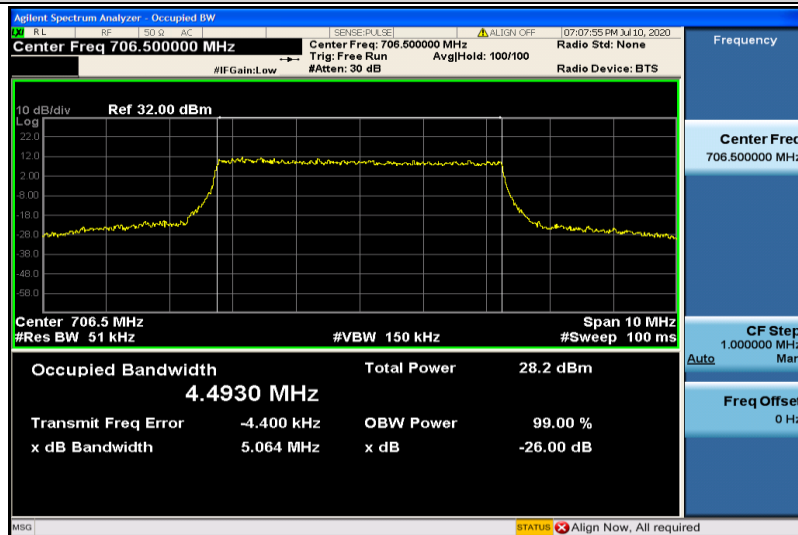

Band13-10MHz-QPSK-23230-50RB#0-8.9501

Band13-10MHz-16QAM-23230-50RB#0-8.9530

Band17-5MHz-QPSK-23755-25RB#0-4.4909

Band17-5MHz-QPSK-23790-25RB#0-4.4946

Band17-5MHz-QPSK-23825-25RB#0-4.4638

Band17-5MHz-16QAM-23755-25RB#0-4.4930