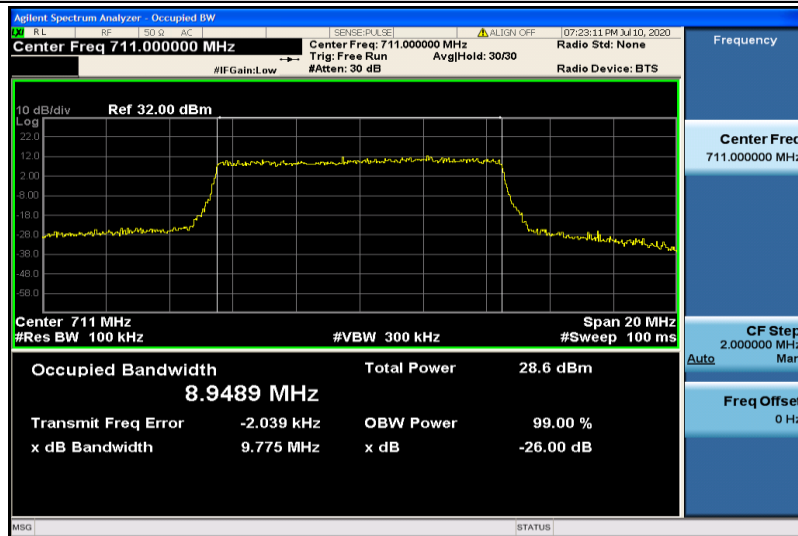

Band17-10MHz-16QAM-23800-50RB#0-8.9489