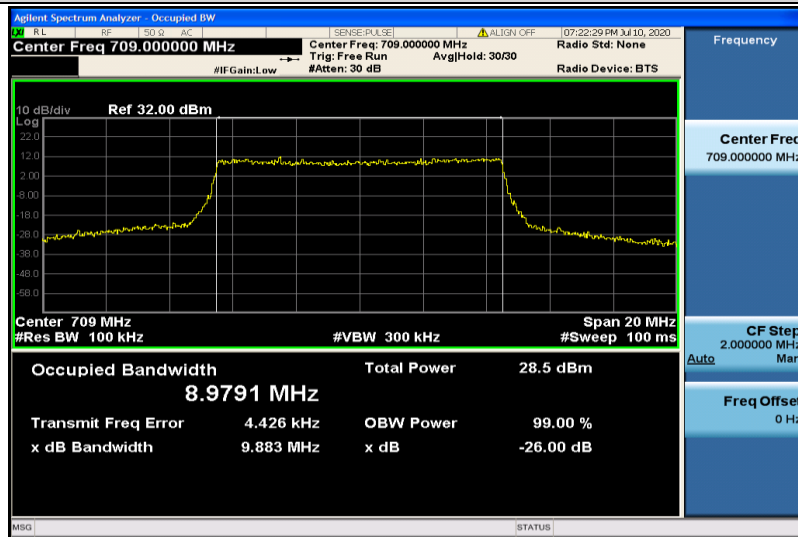

Band17-5MHz-16QAM-23790-25RB#0-4.4836

Band17-5MHz-16QAM-23825-25RB#0-4.4753

Band17-10MHz-QPSK-23780-50RB#0-8.9727

Band17-10MHz-QPSK-23790-50RB#0-8.9737

Band17-10MHz-QPSK-23800-50RB#0-8.9471

Band17-10MHz-16QAM-23780-50RB#0-8.9791