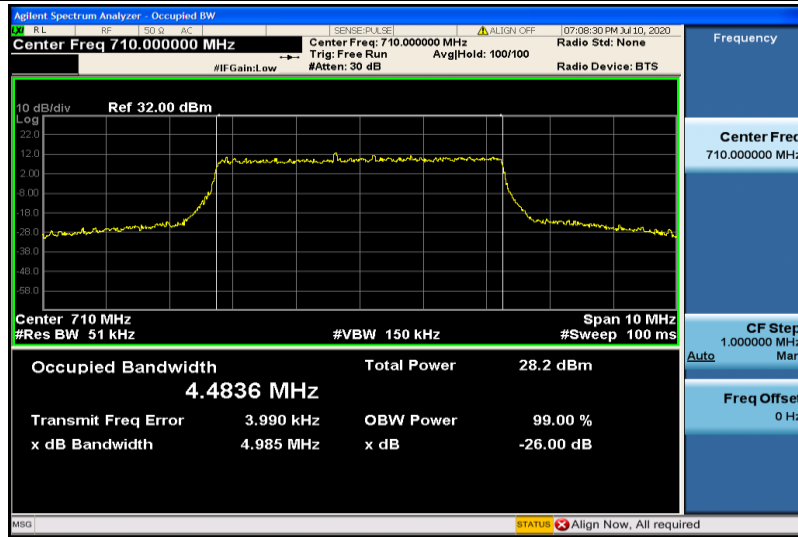

Band13-10MHz-QPSK-23230-50RB#0-8.9501

Band13-10MHz-16QAM-23230-50RB#0-8.9530

Band17-5MHz-QPSK-23755-25RB#0-4.4909

Band17-5MHz-QPSK-23790-25RB#0-4.4946

Band17-5MHz-QPSK-23825-25RB#0-4.4638

Band17-5MHz-16QAM-23755-25RB#0-4.4930