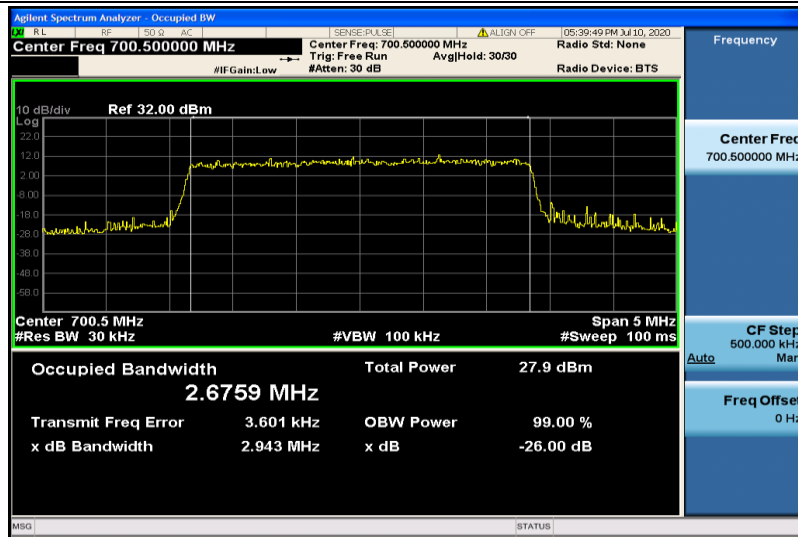

Band12-3MHz-QPSK-23165-15RB#0-2.6769

Band12-3MHz-16QAM-23025-15RB#0-2.6759