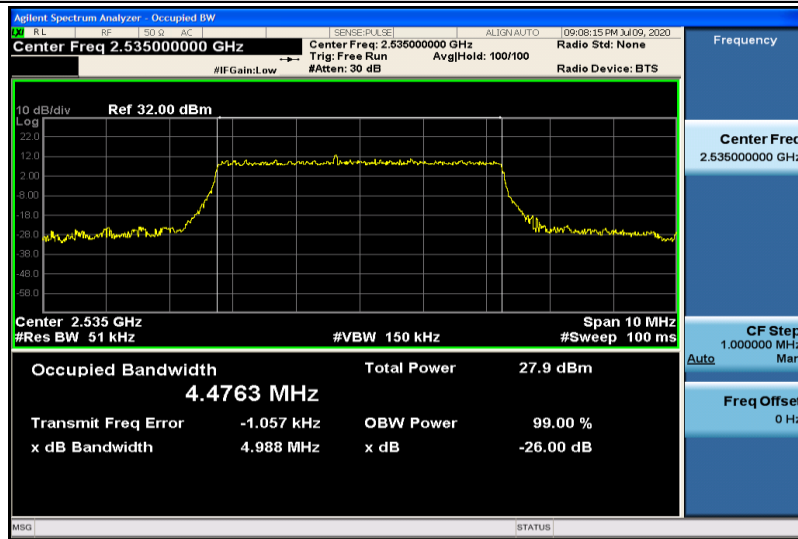

Band7-5MHz-QPSK-20775-25RB#0-4.4819

Band7-5MHz-QPSK-21100-25RB#0-4.4906

Band7-5MHz-QPSK-21425-25RB#0-4.4794

Band7-5MHz-16QAM-20775-25RB#0-4.4906

Band7-5MHz-16QAM-21100-25RB#0-4.4763

Band7-5MHz-16QAM-21425-25RB#0-4.4899