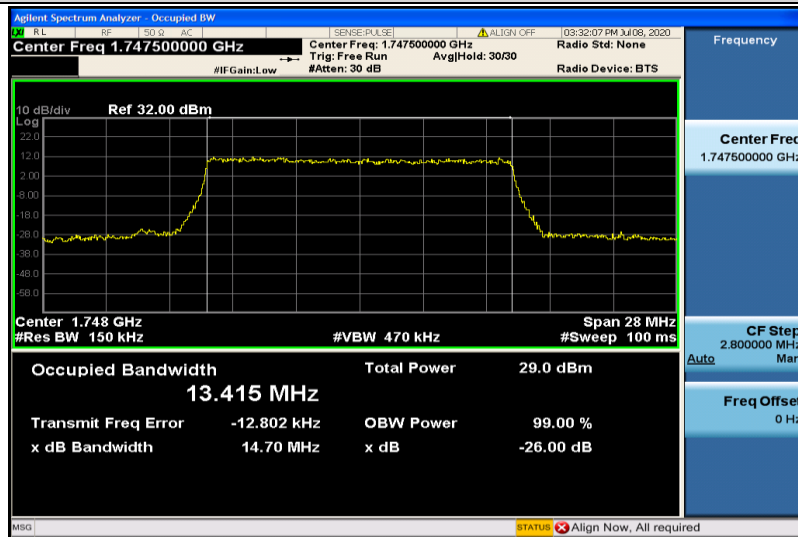

Band4-15MHz-QPSK-20175-75RB#0-13.432

Band4-15MHz-QPSK-20325-75RB#0-13.415