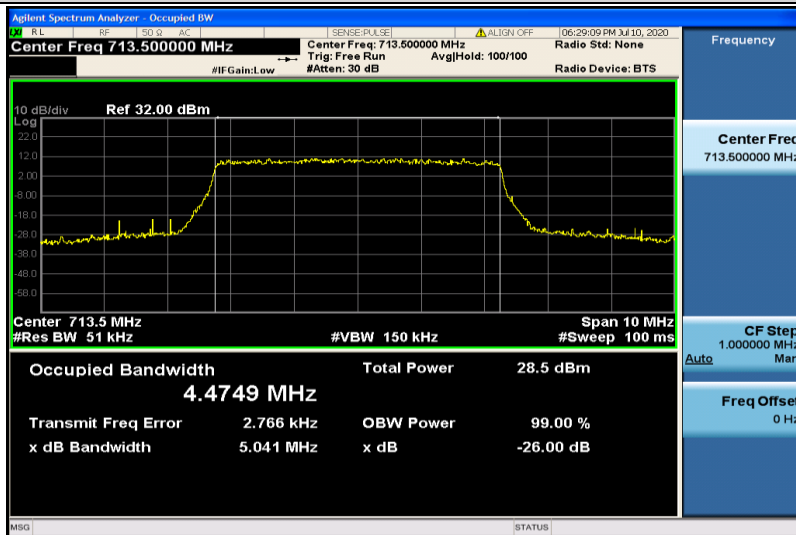

Band12-5MHz-QPSK-23035-25RB#0-4.4773

Band12-5MHz-QPSK-23095-25RB#0-4.4908

Band12-5MHz-QPSK-23155-25RB#0-4.4667

Band12-5MHz-16QAM-23035-25RB#0-4.4757

Band12-5MHz-16QAM-23095-25RB#0-4.4904

Band12-5MHz-16QAM-23155-25RB#0-4.4749