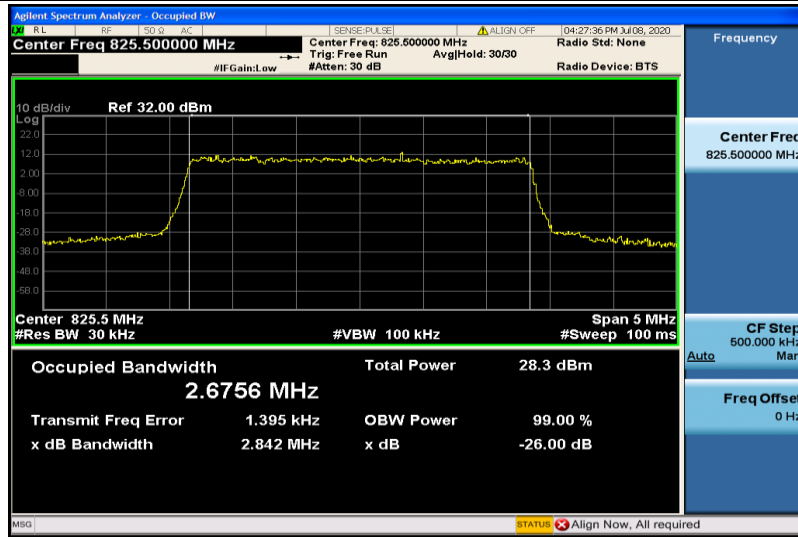

Band5-1.4MHz-QPSK-20407-6RB#0-1.0760

Band5-1.4MHz-QPSK-20525-6RB#0-1.0794

Band5-1.4MHz-QPSK-20643-6RB#0-1.0775

Band5-1.4MHz-16QAM-20407-6RB#0-1.0801

Band5-1.4MHz-16QAM-20525-6RB#0-1.0817

Band5-1.4MHz-16QAM-20643-6RB#0-1.0802