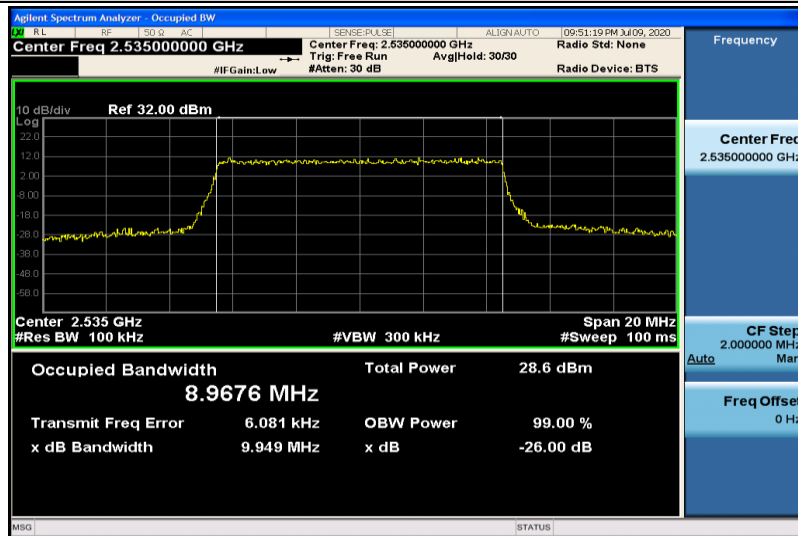

Band7-10MHz-QPSK-20800-50RB#0-8.9438

Band7-10MHz-QPSK-21100-50RB#0-8.9676