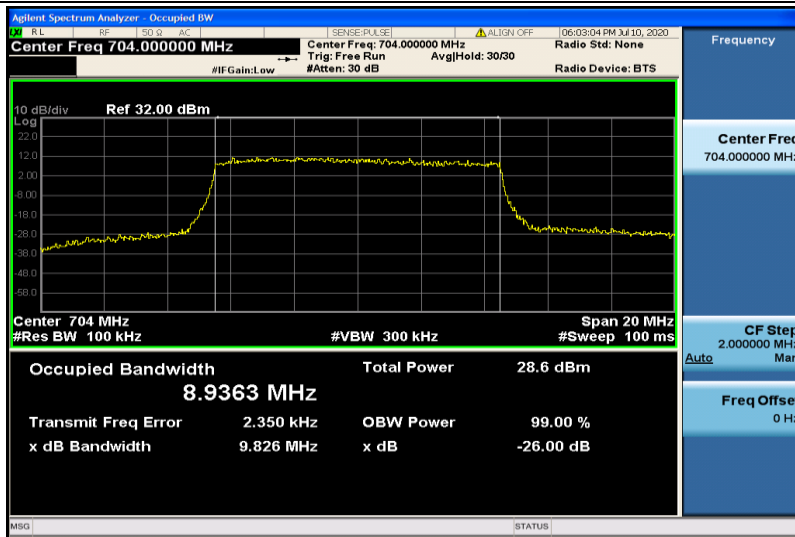

Band12-10MHz-QPSK-23130-50RB#0-8.9466

Band12-10MHz-16QAM-23060-50RB#0-8.9363