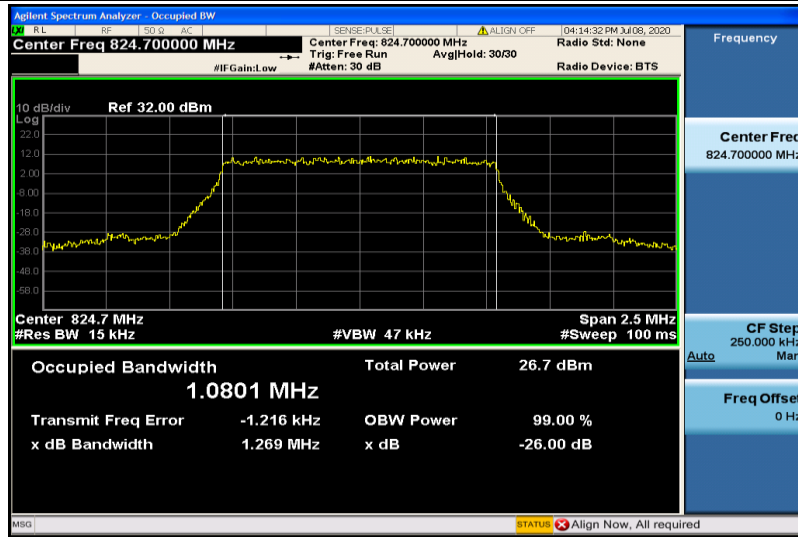

Band5-1.4MHz-QPSK-20643-6RB#0-1.0775

Band5-1.4MHz-16QAM-20407-6RB#0-1.0801