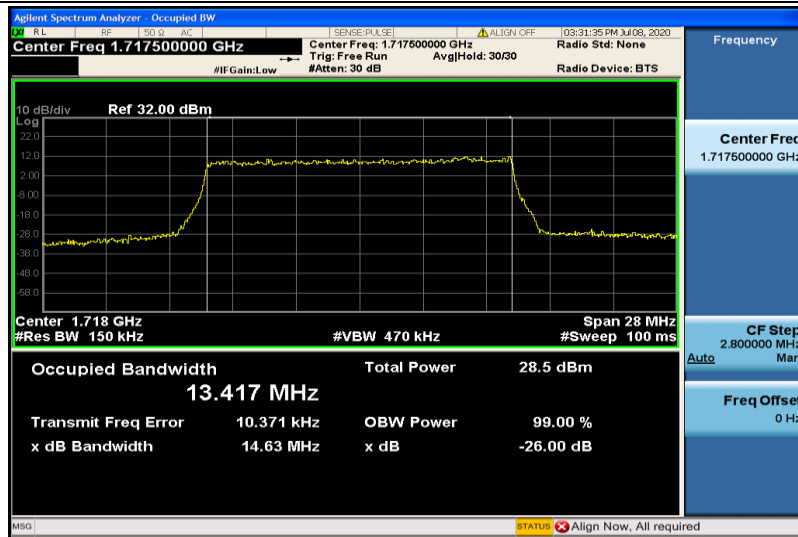

Band4-15MHz-QPSK-20325-75RB#0-13.415

Band4-15MHz-16QAM-20025-75RB#0-13.417