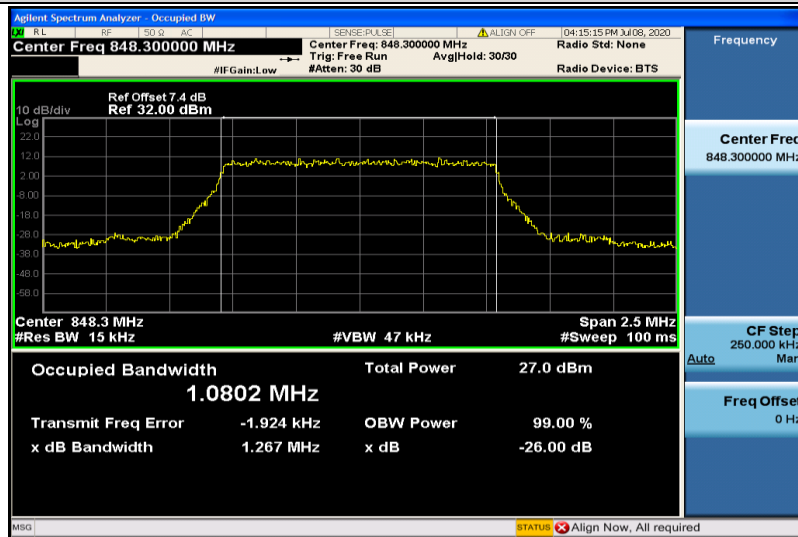

Band5-1.4MHz-QPSK-20407-6RB#0-1.0760

Band5-1.4MHz-QPSK-20525-6RB#0-1.0794

Band5-1.4MHz-QPSK-20643-6RB#0-1.0775

Band5-1.4MHz-16QAM-20407-6RB#0-1.0801

Band5-1.4MHz-16QAM-20525-6RB#0-1.0817

Band5-1.4MHz-16QAM-20643-6RB#0-1.0802