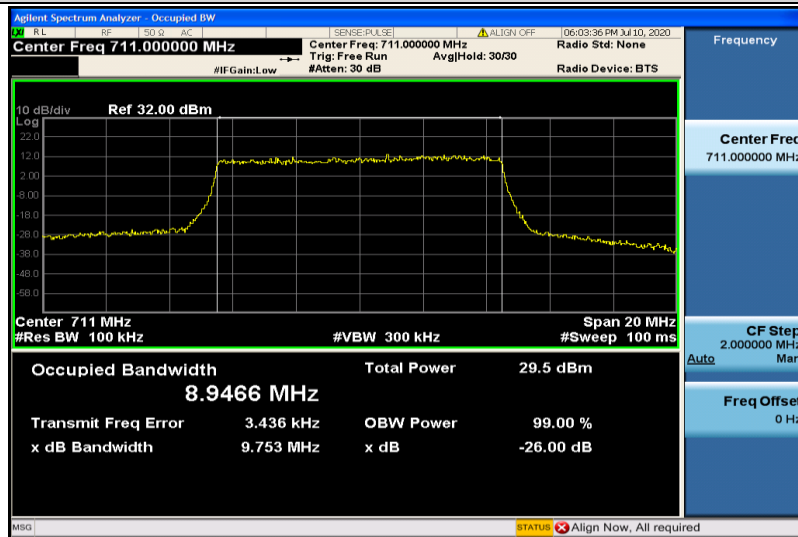

Band12-10MHz-QPSK-23095-50RB#0-8.9793

Band12-10MHz-QPSK-23130-50RB#0-8.9466