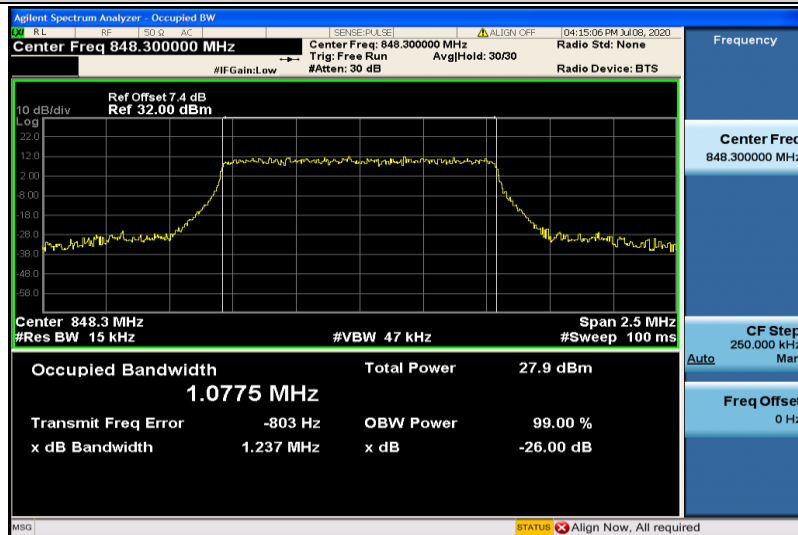

Band5-1.4MHz-QPSK-20525-6RB#0-1.0794

Band5-1.4MHz-QPSK-20643-6RB#0-1.0775