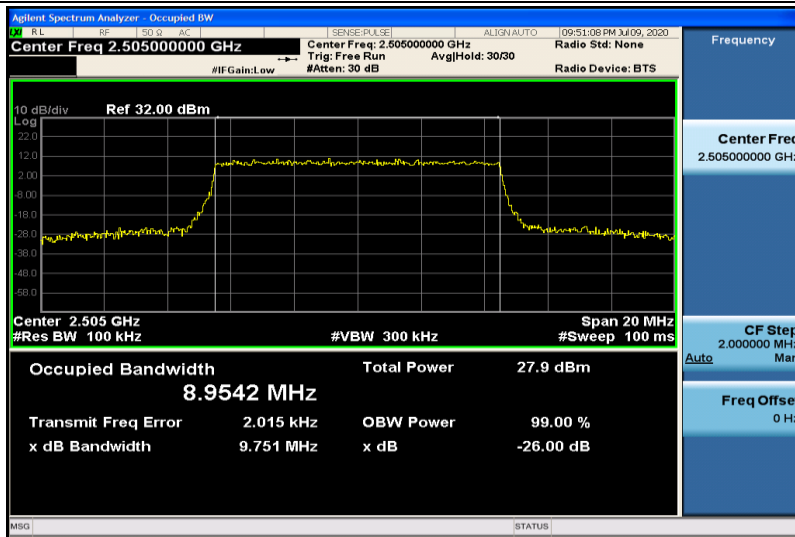

Band7-10MHz-QPSK-21400-50RB#0-8.9623

Band7-10MHz-16QAM-20800-50RB#0-8.9542