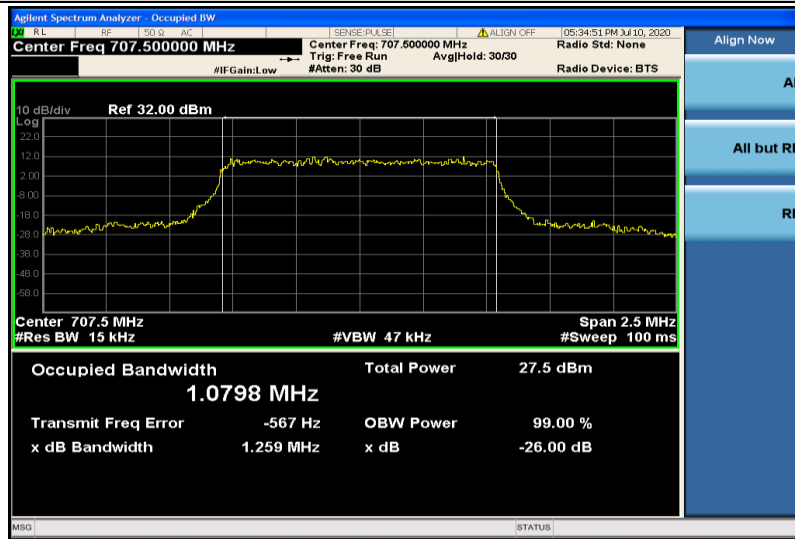

Band12-1.4MHz-QPSK-23017-6RB#0-1.0799

Band12-1.4MHz-QPSK-23095-6RB#0-1.0813

Band12-1.4MHz-QPSK-23173-6RB#0-1.0801

Band12-1.4MHz-16QAM-23017-6RB#0-1.0803

Band12-1.4MHz-16QAM-23095-6RB#0-1.0798

Band12-1.4MHz-16QAM-23173-6RB#0-1.0763