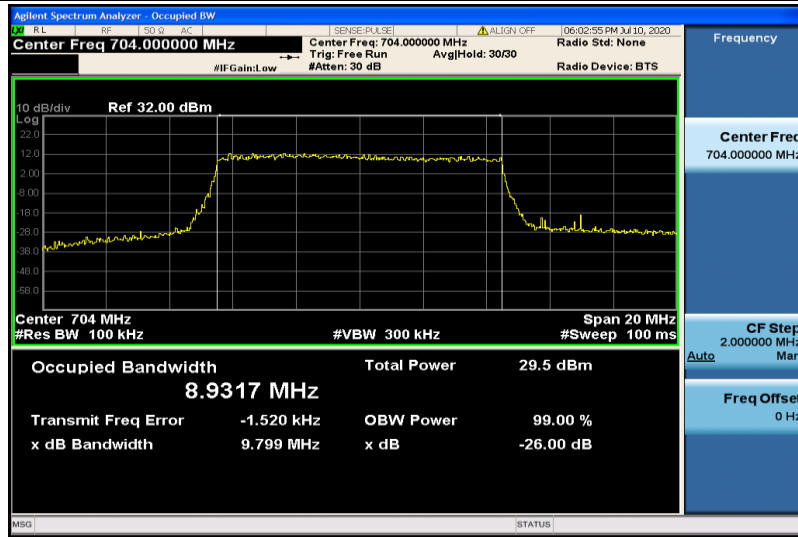

Band12-5MHz-QPSK-23035-25RB#0-4.4773

Band12-5MHz-QPSK-23095-25RB#0-4.4908

Band12-5MHz-QPSK-23155-25RB#0-4.4667

Band12-5MHz-16QAM-23035-25RB#0-4.4757

Band12-5MHz-16QAM-23095-25RB#0-4.4904

Band12-5MHz-16QAM-23155-25RB#0-4.4749