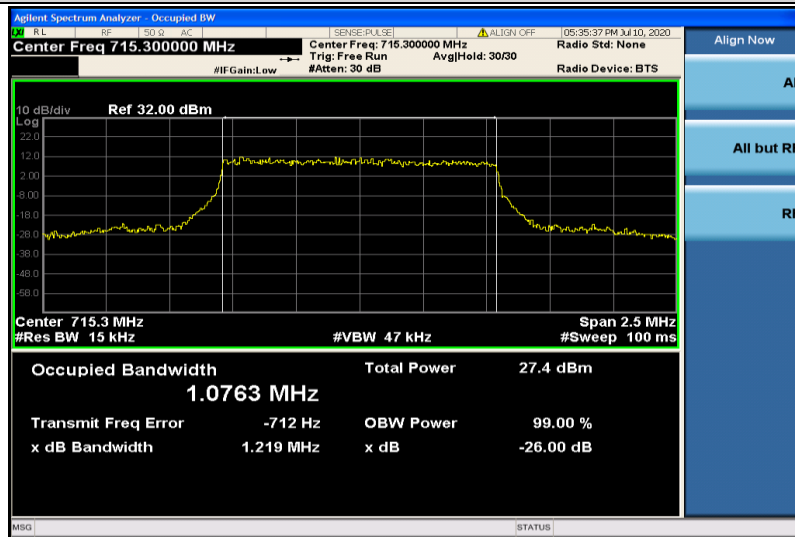

Band12-1.4MHz-QPSK-23017-6RB#0-1.0799

Band12-1.4MHz-QPSK-23095-6RB#0-1.0813

Band12-1.4MHz-QPSK-23173-6RB#0-1.0801

Band12-1.4MHz-16QAM-23017-6RB#0-1.0803

Band12-1.4MHz-16QAM-23095-6RB#0-1.0798

Band12-1.4MHz-16QAM-23173-6RB#0-1.0763