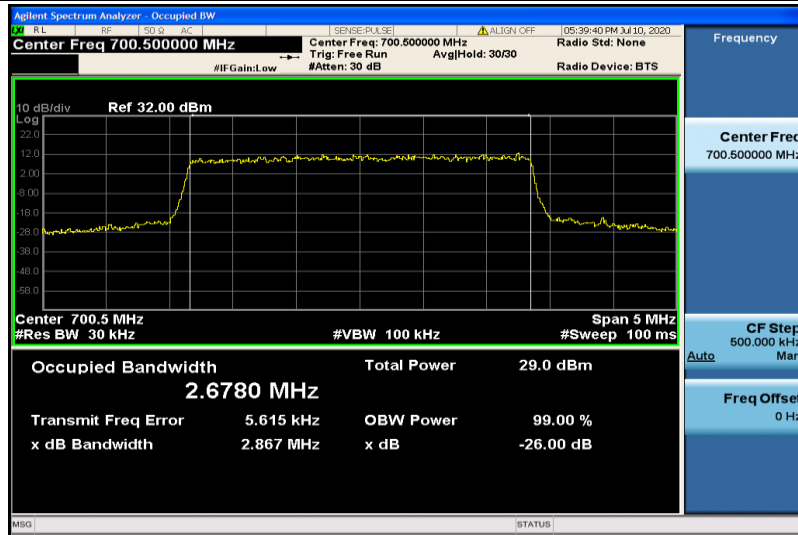

Band12-1.4MHz-QPSK-23017-6RB#0-1.0799

Band12-1.4MHz-QPSK-23095-6RB#0-1.0813

Band12-1.4MHz-QPSK-23173-6RB#0-1.0801

Band12-1.4MHz-16QAM-23017-6RB#0-1.0803

Band12-1.4MHz-16QAM-23095-6RB#0-1.0798

Band12-1.4MHz-16QAM-23173-6RB#0-1.0763