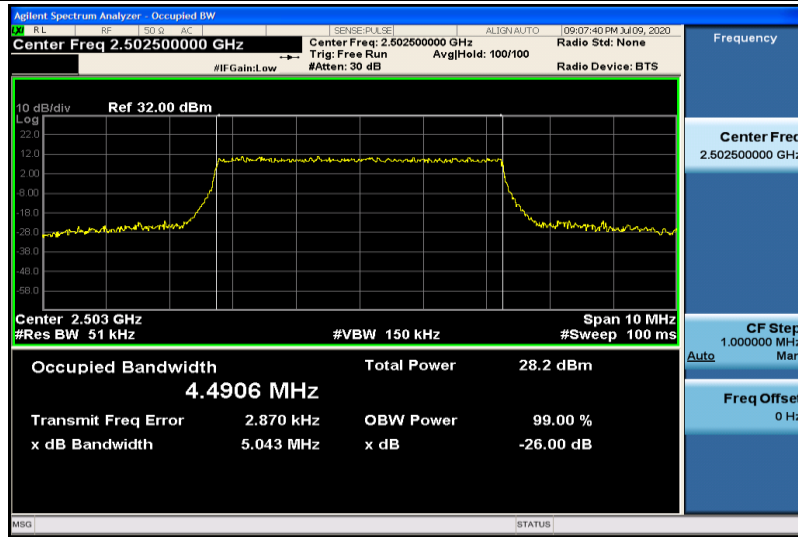

Band7-5MHz-QPSK-21425-25RB#0-4.4794

Band7-5MHz-16QAM-20775-25RB#0-4.4906