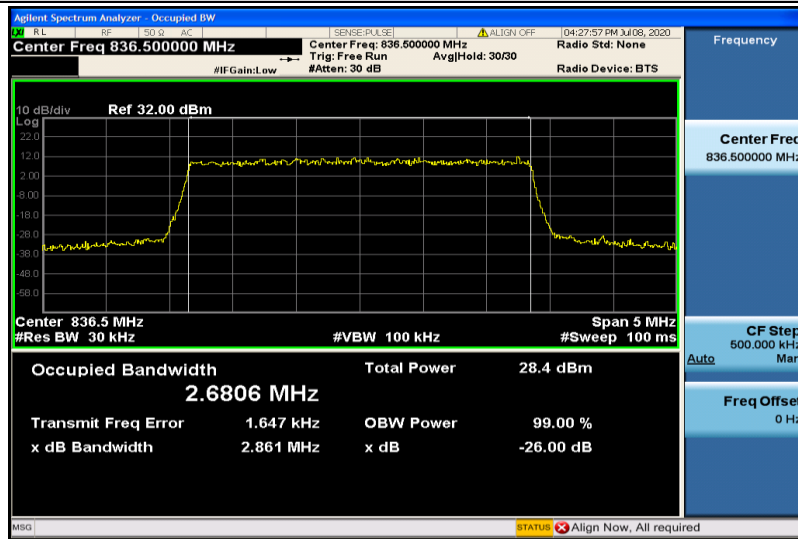

Band5-3MHz-QPSK-20415-15RB#0-2.6756

Band5-3MHz-QPSK-20525-15RB#0-2.6806