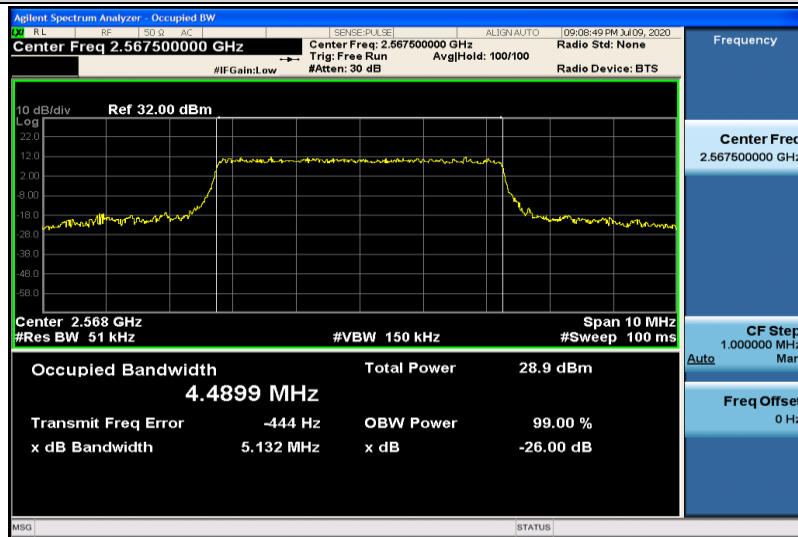

Band7-5MHz-QPSK-20775-25RB#0-4.4819

Band7-5MHz-QPSK-21100-25RB#0-4.4906

Band7-5MHz-QPSK-21425-25RB#0-4.4794

Band7-5MHz-16QAM-20775-25RB#0-4.4906

Band7-5MHz-16QAM-21100-25RB#0-4.4763

Band7-5MHz-16QAM-21425-25RB#0-4.4899