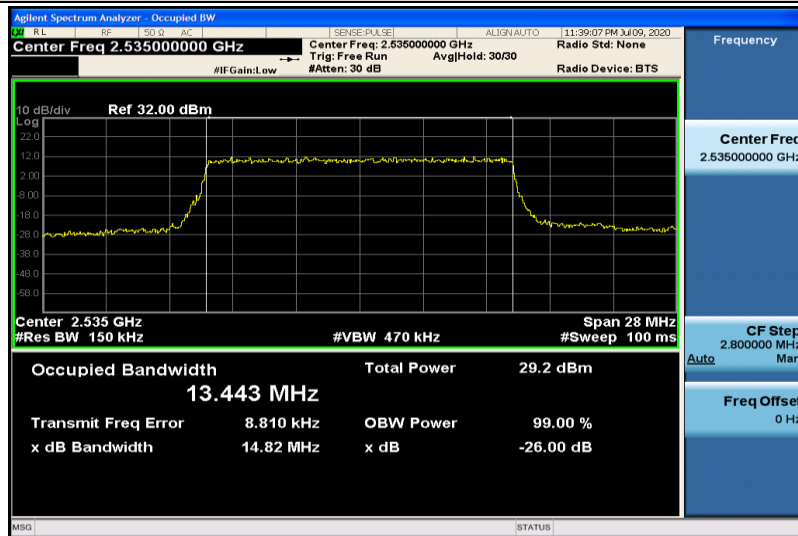

Band7-15MHz-QPSK-20825-75RB#0-13.331

Band7-15MHz-QPSK-21100-75RB#0-13.443