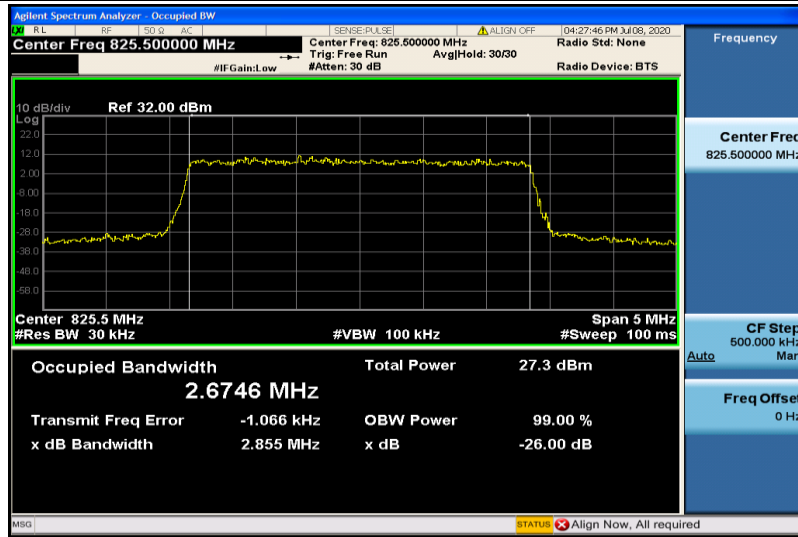

Band5-3MHz-QPSK-20635-15RB#0-2.6765

Band5-3MHz-16QAM-20415-15RB#0-2.6746