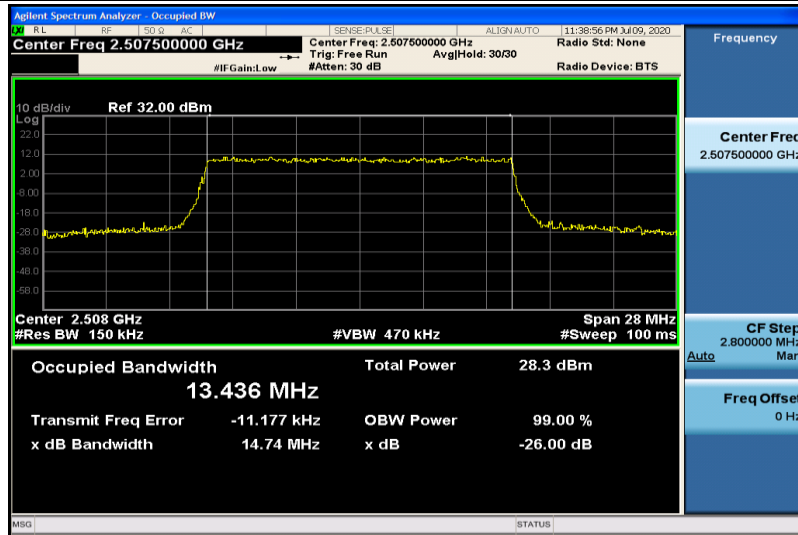

Band7-15MHz-QPSK-21375-75RB#0-13.421

Band7-15MHz-16QAM-20825-75RB#0-13.436