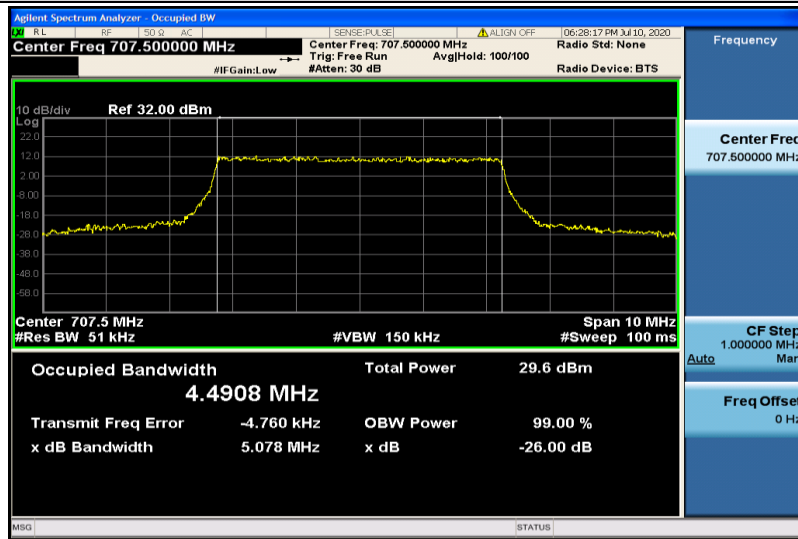

Band12-5MHz-QPSK-23035-25RB#0-4.4773

Band12-5MHz-QPSK-23095-25RB#0-4.4908