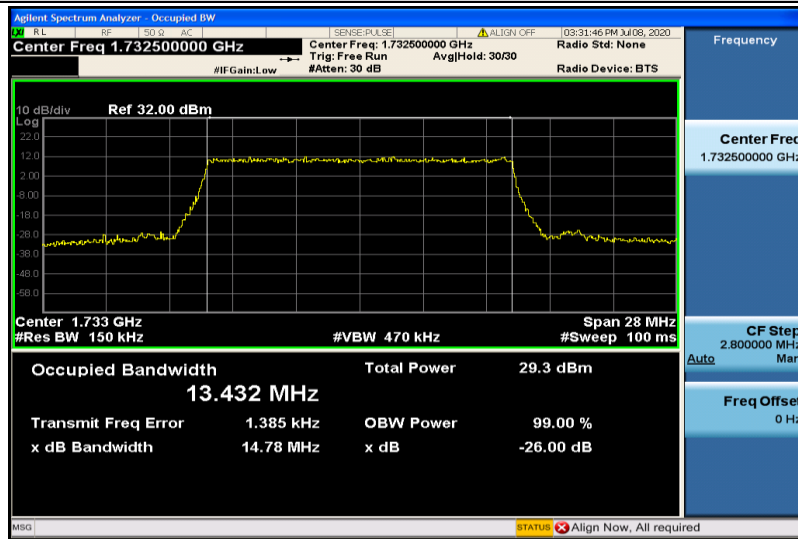

Band4-15MHz-QPSK-20025-75RB#0-13.444

Band4-15MHz-QPSK-20175-75RB#0-13.432