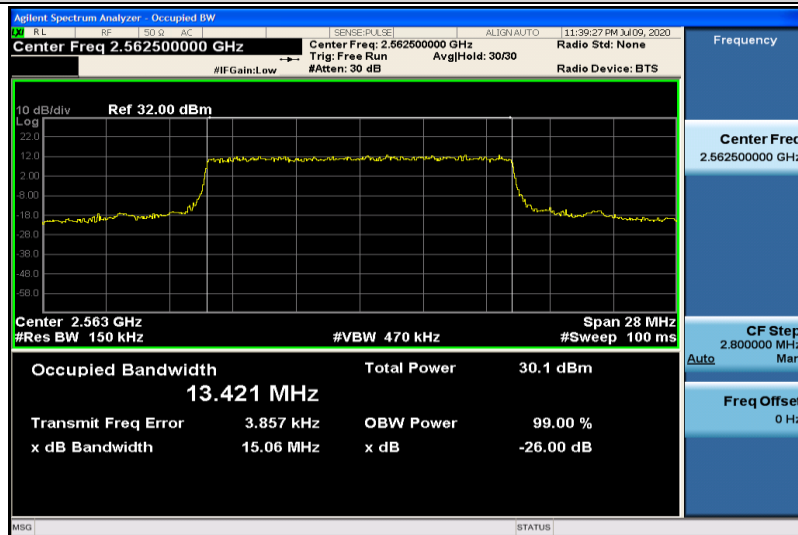

Band7-15MHz-QPSK-21100-75RB#0-13.443

Band7-15MHz-QPSK-21375-75RB#0-13.421