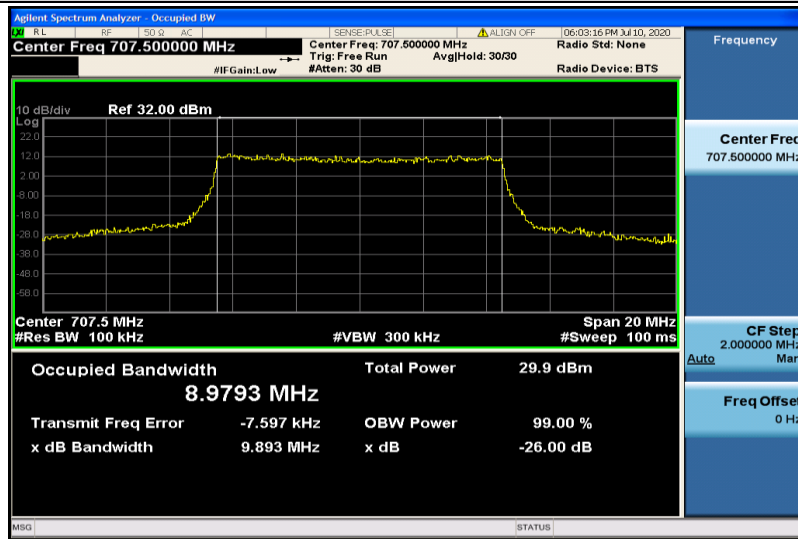

Band12-10MHz-QPSK-23060-50RB#0-8.9317

Band12-10MHz-QPSK-23095-50RB#0-8.9793