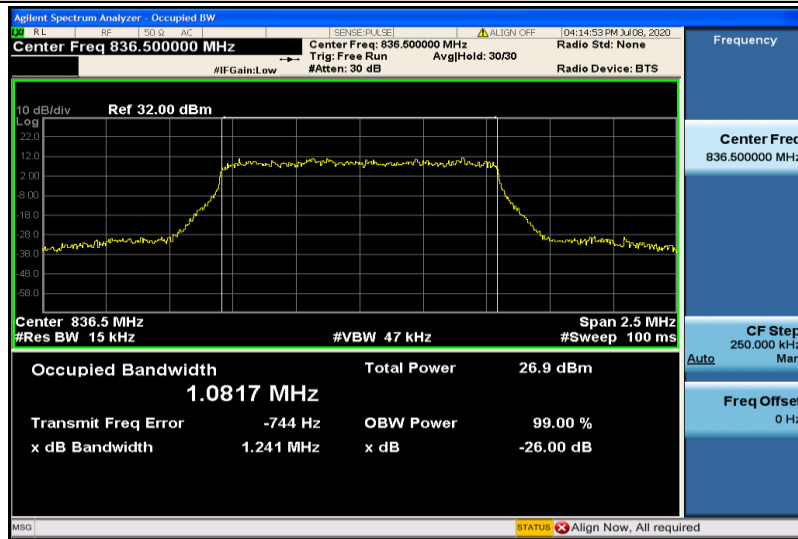

Band5-1.4MHz-QPSK-20407-6RB#0-1.0760

Band5-1.4MHz-QPSK-20525-6RB#0-1.0794

Band5-1.4MHz-QPSK-20643-6RB#0-1.0775

Band5-1.4MHz-16QAM-20407-6RB#0-1.0801

Band5-1.4MHz-16QAM-20525-6RB#0-1.0817

Band5-1.4MHz-16QAM-20643-6RB#0-1.0802