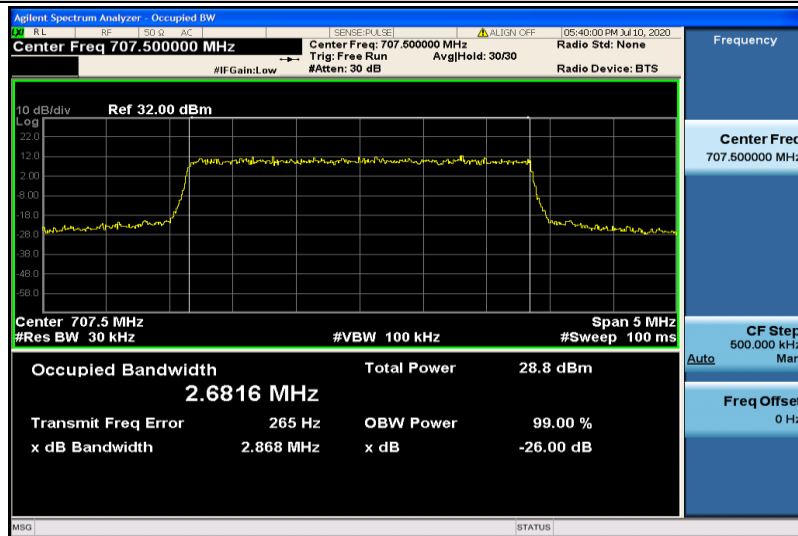

Band12-3MHz-QPSK-23025-15RB#0-2.6780

Band12-3MHz-QPSK-23095-15RB#0-2.6816