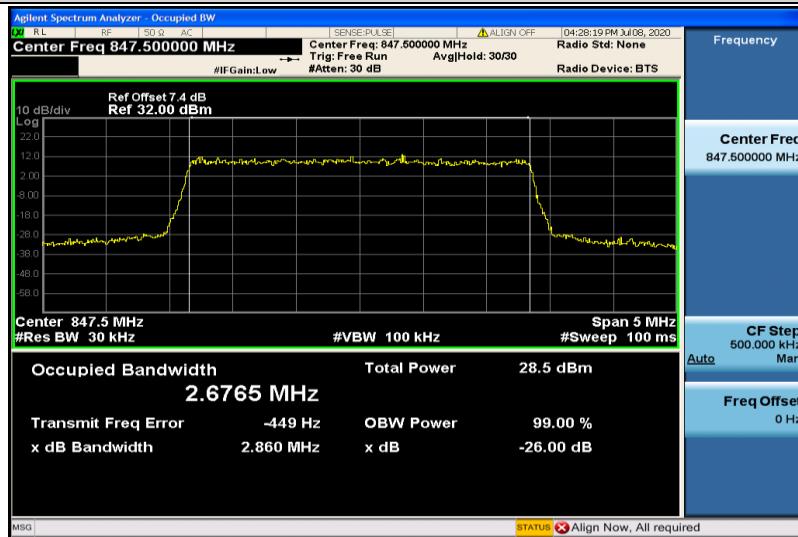

Band5-3MHz-QPSK-20525-15RB#0-2.6806

Band5-3MHz-QPSK-20635-15RB#0-2.6765