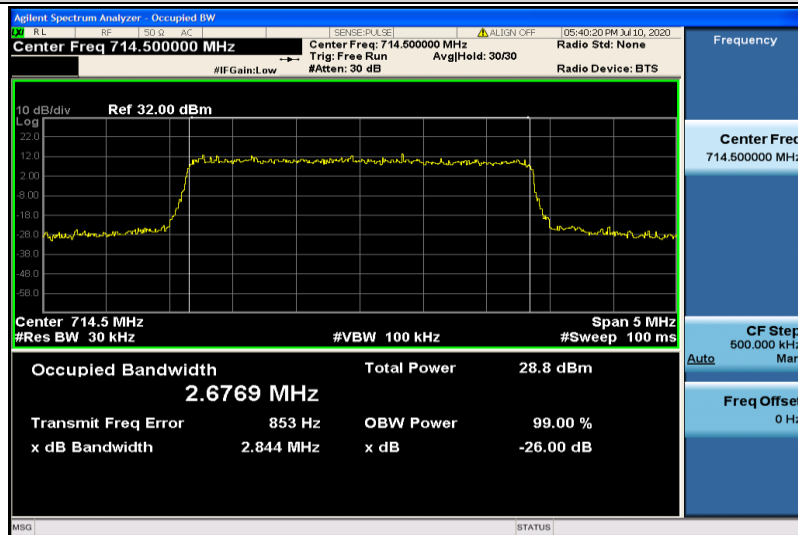

Band12-3MHz-QPSK-23095-15RB#0-2.6816

Band12-3MHz-QPSK-23165-15RB#0-2.6769