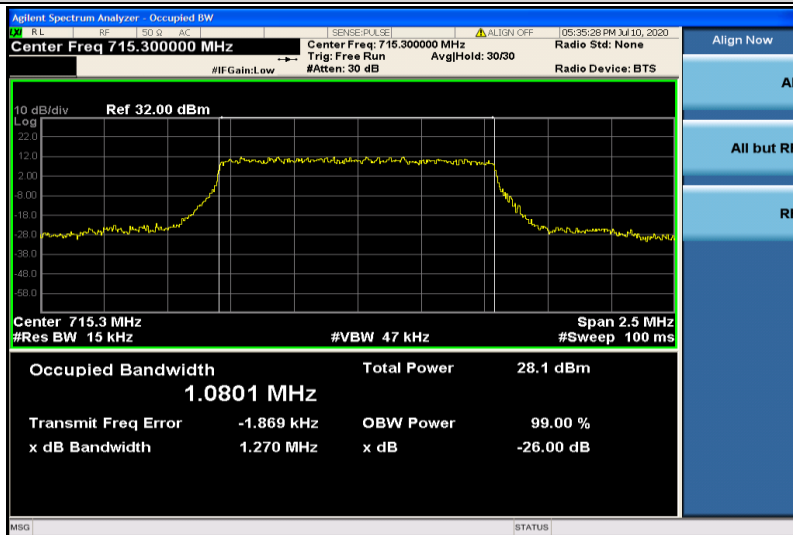

Band12-1.4MHz-QPSK-23095-6RB#0-1.0813

Band12-1.4MHz-QPSK-23173-6RB#0-1.0801