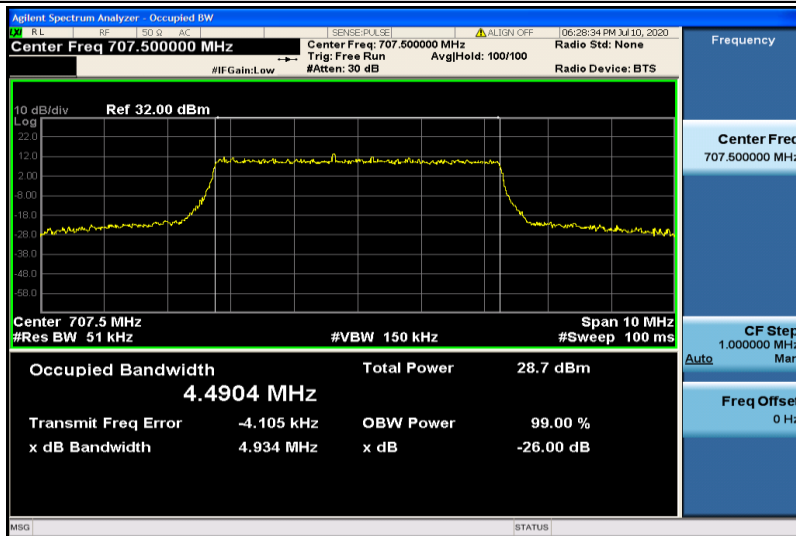

Band12-5MHz-QPSK-23035-25RB#0-4.4773

Band12-5MHz-QPSK-23095-25RB#0-4.4908

Band12-5MHz-QPSK-23155-25RB#0-4.4667

Band12-5MHz-16QAM-23035-25RB#0-4.4757

Band12-5MHz-16QAM-23095-25RB#0-4.4904

Band12-5MHz-16QAM-23155-25RB#0-4.4749