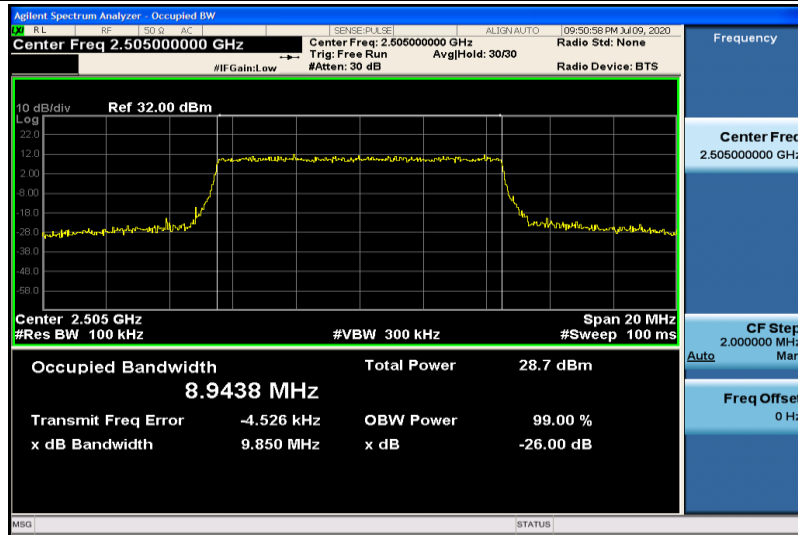

Band7-5MHz-QPSK-20775-25RB#0-4.4819

Band7-5MHz-QPSK-21100-25RB#0-4.4906

Band7-5MHz-QPSK-21425-25RB#0-4.4794

Band7-5MHz-16QAM-20775-25RB#0-4.4906

Band7-5MHz-16QAM-21100-25RB#0-4.4763

Band7-5MHz-16QAM-21425-25RB#0-4.4899