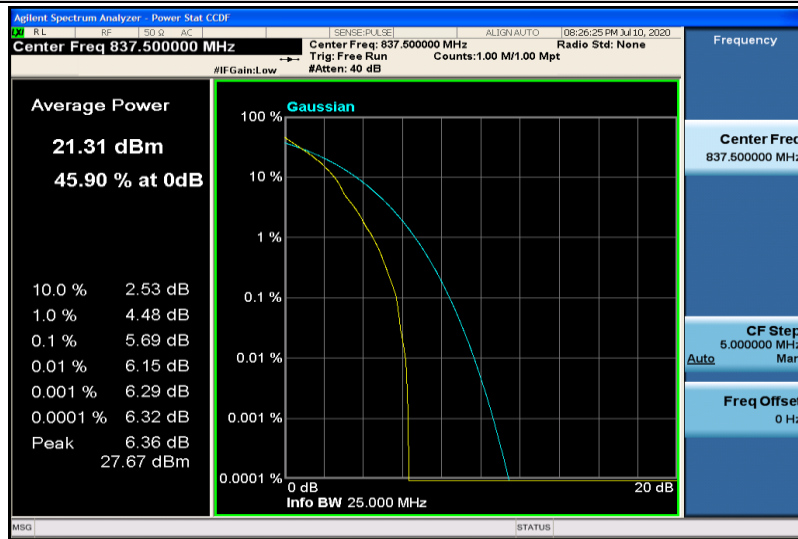

Band19-10MHz-16QAM-24050-1RB#0

Band19-10MHz-16QAM-24050-50RB#0

Band19-10MHz-16QAM-24075-1RB#0

Band19-10MHz-16QAM-24075-50RB#0

Band19-10MHz-16QAM-24100-1RB#0

Band19-10MHz-16QAM-24100-50RB#0

Band19-15MHz-QPSK-24075-1RB#0