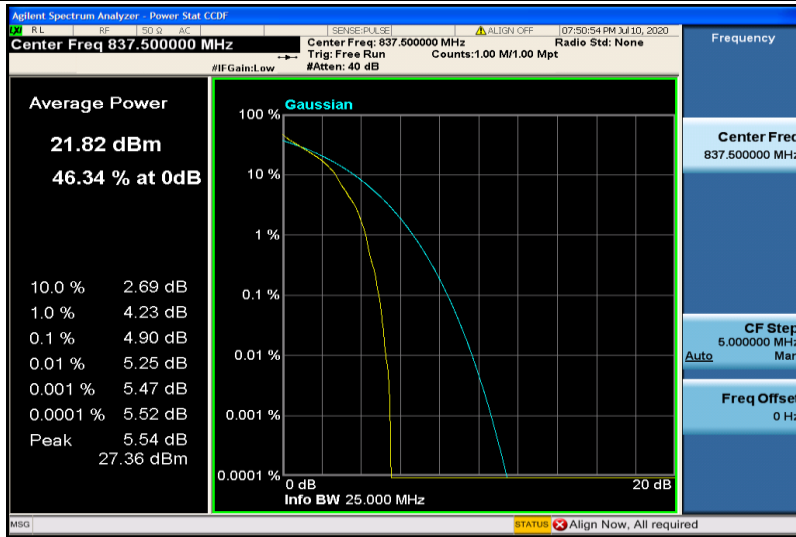

Band17-10MHz-16QAM-23790-50RB#0

Band17-10MHz-16QAM-23800-1RB#0

Band17-10MHz-16QAM-23800-50RB#0

Band19-5MHz-QPSK-24025-1RB#0

Band19-5MHz-QPSK-24025-25RB#0

Band19-5MHz-QPSK-24075-1RB#0

Band19-5MHz-QPSK-24075-25RB#0