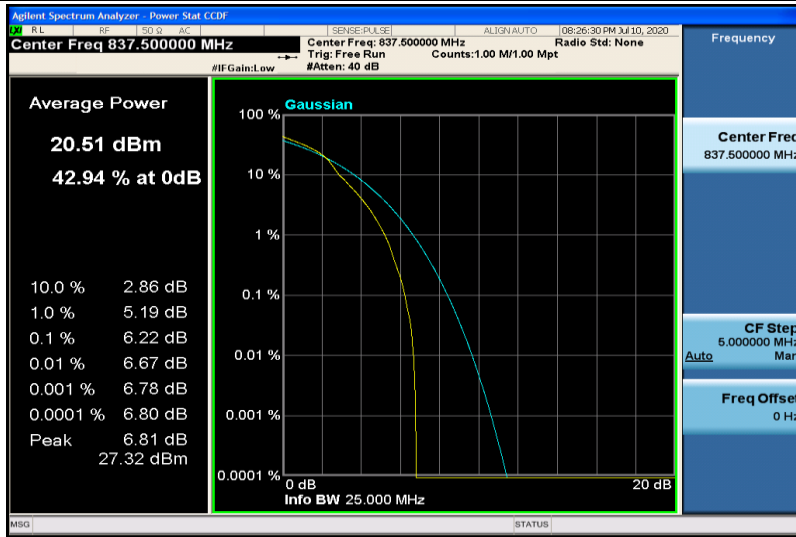

Band19-15MHz-16QAM-24075-1RB#0