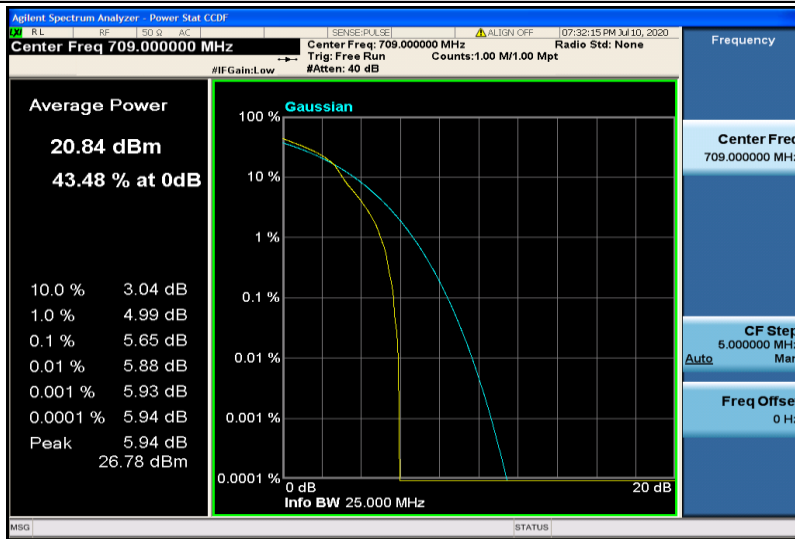

Band17-10MHz-QPSK-23790-1RB#0

Band17-10MHz-QPSK-23790-50RB#0

Band17-10MHz-QPSK-23800-1RB#0

Band17-10MHz-QPSK-23800-50RB#0

Band17-10MHz-16QAM-23780-1RB#0

Band17-10MHz-16QAM-23780-50RB#0

Band17-10MHz-16QAM-23790-1RB#0