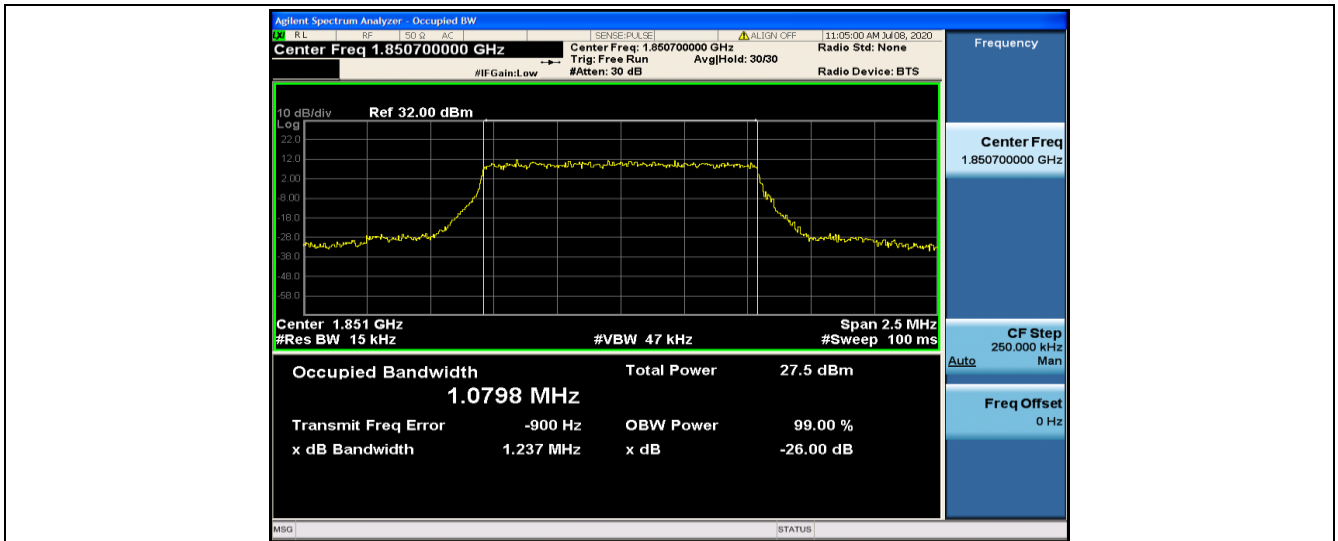

Test Graphs

Band2-1.4MHz-QPSK-18607-6RB#0-1.0798