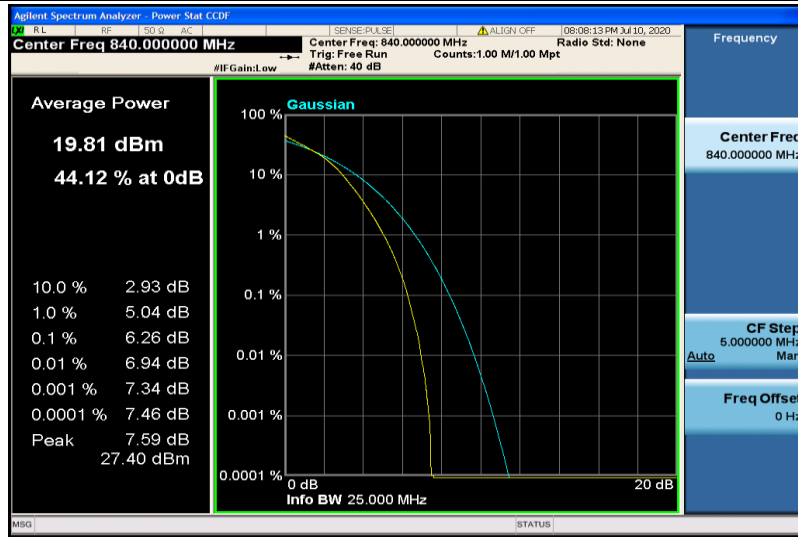

Band19-10MHz-16QAM-24100-50RB#0