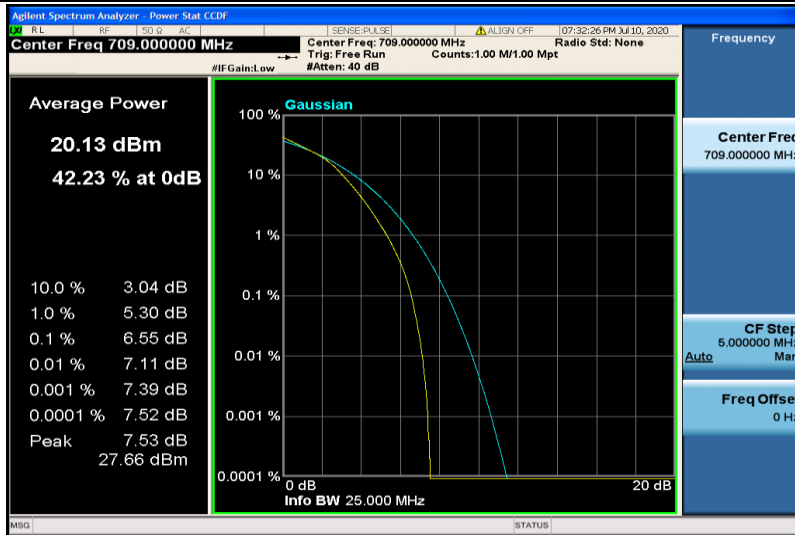

Band17-10MHz-QPSK-23790-1RB#0

Band17-10MHz-QPSK-23790-50RB#0

Band17-10MHz-QPSK-23800-1RB#0

Band17-10MHz-QPSK-23800-50RB#0

Band17-10MHz-16QAM-23780-1RB#0

Band17-10MHz-16QAM-23780-50RB#0

Band17-10MHz-16QAM-23790-1RB#0