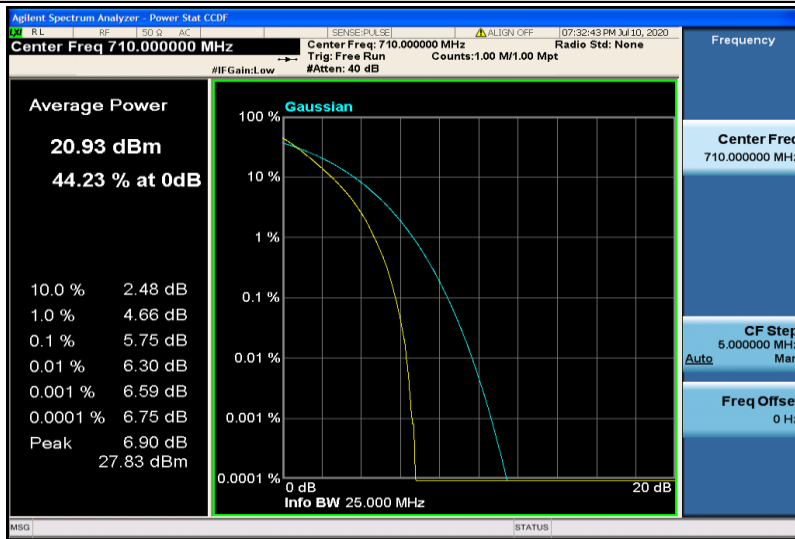

Band17-10MHz-QPSK-23790-1RB#0

Band17-10MHz-QPSK-23790-50RB#0

Band17-10MHz-QPSK-23800-1RB#0

Band17-10MHz-QPSK-23800-50RB#0

Band17-10MHz-16QAM-23780-1RB#0

Band17-10MHz-16QAM-23780-50RB#0

Band17-10MHz-16QAM-23790-1RB#0