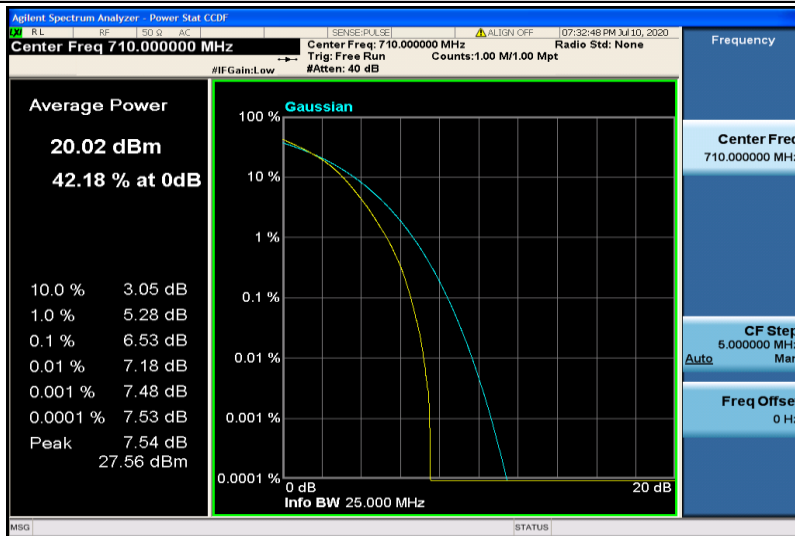

Band17-10MHz-QPSK-23790-1RB#0

Band17-10MHz-QPSK-23790-50RB#0

Band17-10MHz-QPSK-23800-1RB#0

Band17-10MHz-QPSK-23800-50RB#0

Band17-10MHz-16QAM-23780-1RB#0

Band17-10MHz-16QAM-23780-50RB#0

Band17-10MHz-16QAM-23790-1RB#0