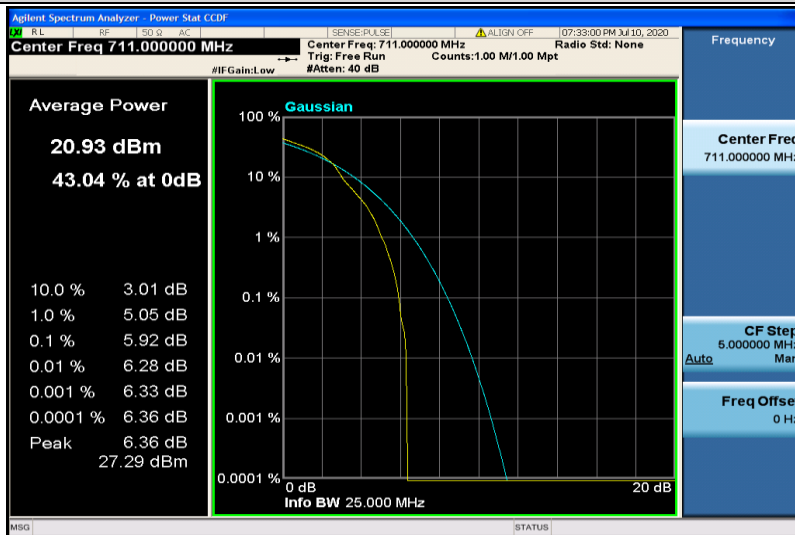

Band17-10MHz-16QAM-23800-1RB#0