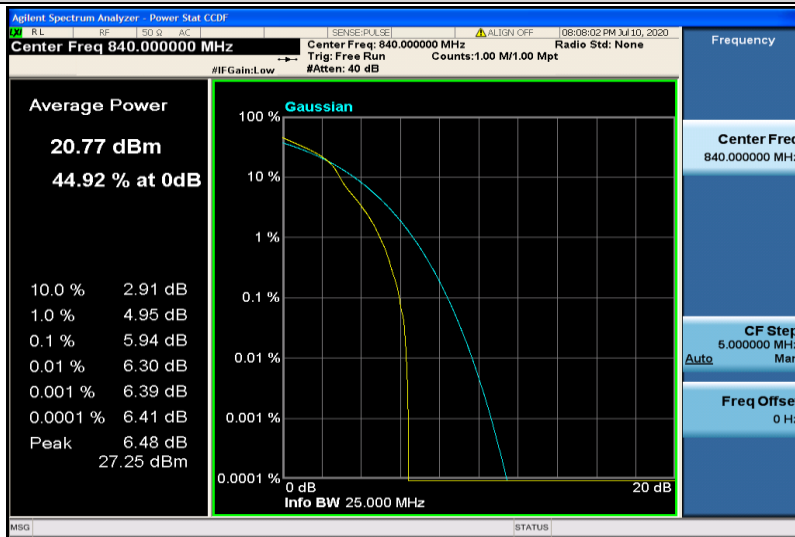

Band19-10MHz-16QAM-24100-1RB#0