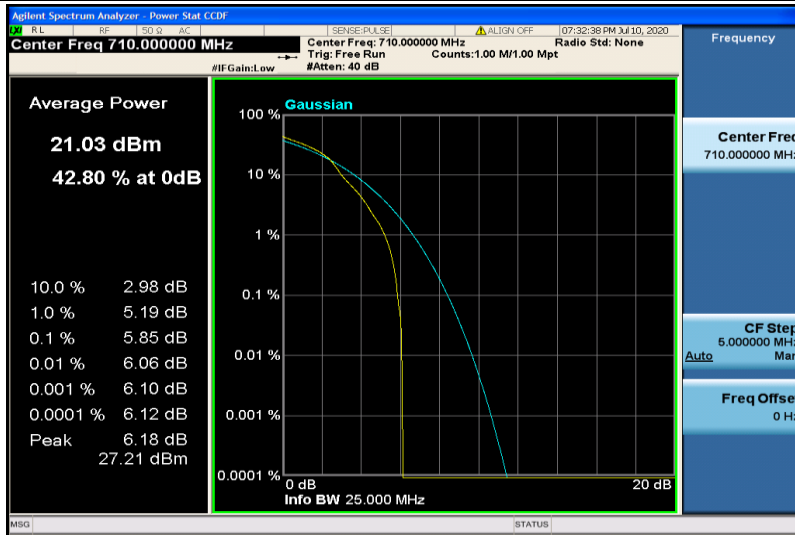

Band17-10MHz-QPSK-23790-1RB#0

Band17-10MHz-QPSK-23790-50RB#0

Band17-10MHz-QPSK-23800-1RB#0

Band17-10MHz-QPSK-23800-50RB#0

Band17-10MHz-16QAM-23780-1RB#0

Band17-10MHz-16QAM-23780-50RB#0

Band17-10MHz-16QAM-23790-1RB#0