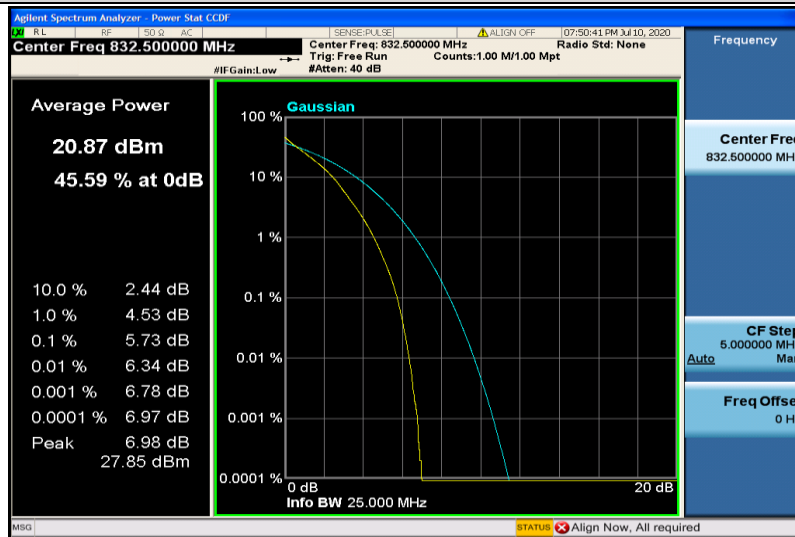

Band17-10MHz-16QAM-23790-50RB#0

Band17-10MHz-16QAM-23800-1RB#0

Band17-10MHz-16QAM-23800-50RB#0

Band19-5MHz-QPSK-24025-1RB#0

Band19-5MHz-QPSK-24025-25RB#0

Band19-5MHz-QPSK-24075-1RB#0

Band19-5MHz-QPSK-24075-25RB#0