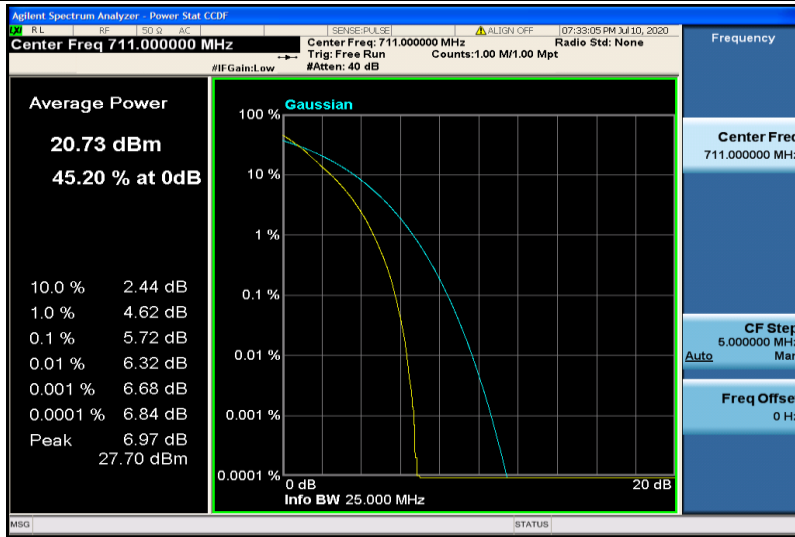

Band17-10MHz-QPSK-23790-1RB#0

Band17-10MHz-QPSK-23790-50RB#0

Band17-10MHz-QPSK-23800-1RB#0

Band17-10MHz-QPSK-23800-50RB#0

Band17-10MHz-16QAM-23780-1RB#0

Band17-10MHz-16QAM-23780-50RB#0

Band17-10MHz-16QAM-23790-1RB#0