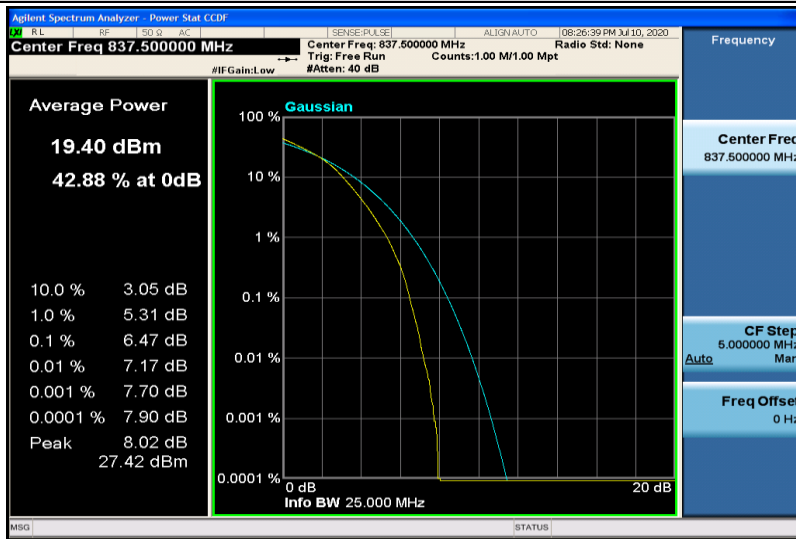

Band19-15MHz-16QAM-24075-75RB#0