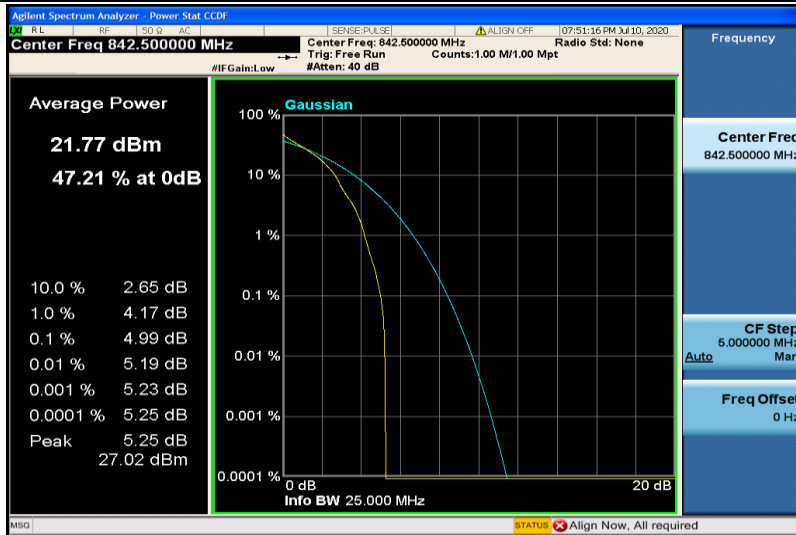

Band17-10MHz-16QAM-23790-50RB#0

Band17-10MHz-16QAM-23800-1RB#0

Band17-10MHz-16QAM-23800-50RB#0

Band19-5MHz-QPSK-24025-1RB#0

Band19-5MHz-QPSK-24025-25RB#0

Band19-5MHz-QPSK-24075-1RB#0

Band19-5MHz-QPSK-24075-25RB#0