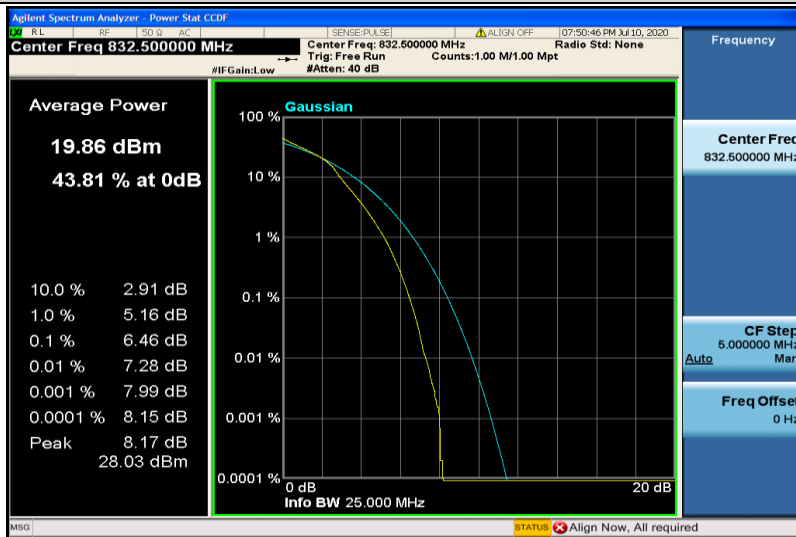

Band19-5MHz-16QAM-24025-25RB#0