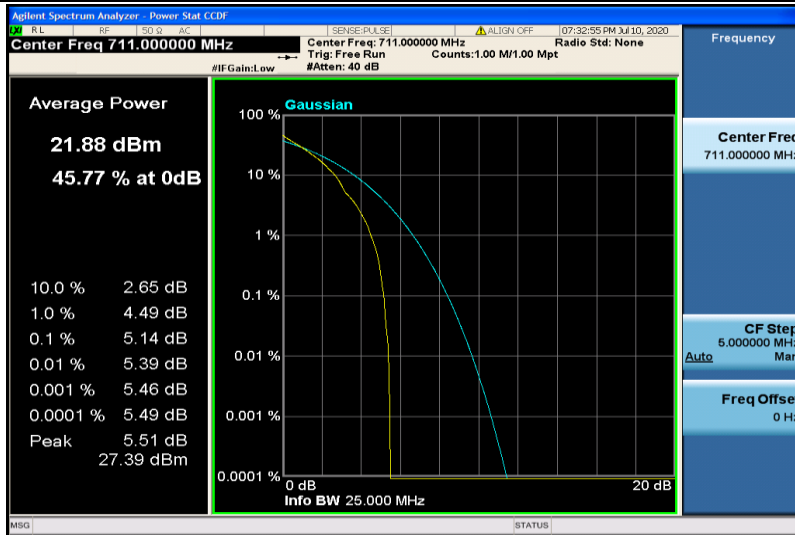

Band17-10MHz-QPSK-23790-1RB#0

Band17-10MHz-QPSK-23790-50RB#0

Band17-10MHz-QPSK-23800-1RB#0

Band17-10MHz-QPSK-23800-50RB#0

Band17-10MHz-16QAM-23780-1RB#0

Band17-10MHz-16QAM-23780-50RB#0

Band17-10MHz-16QAM-23790-1RB#0