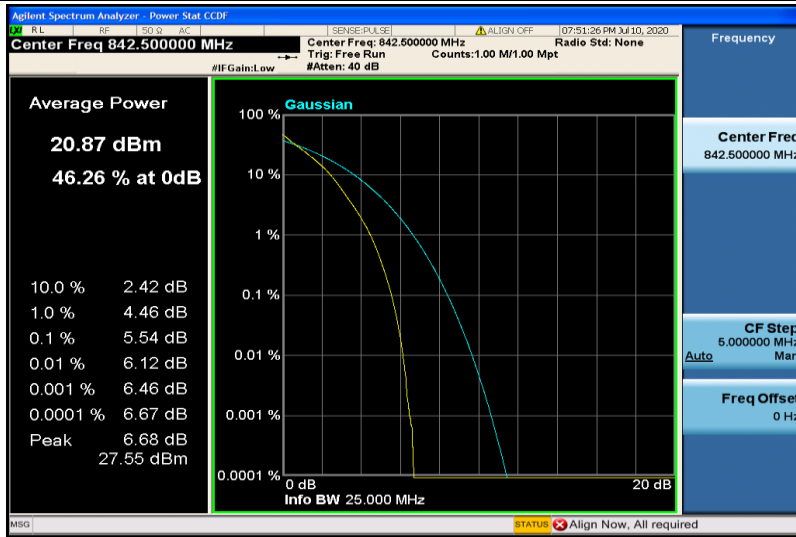

Band19-5MHz-QPSK-24125-25RB#0