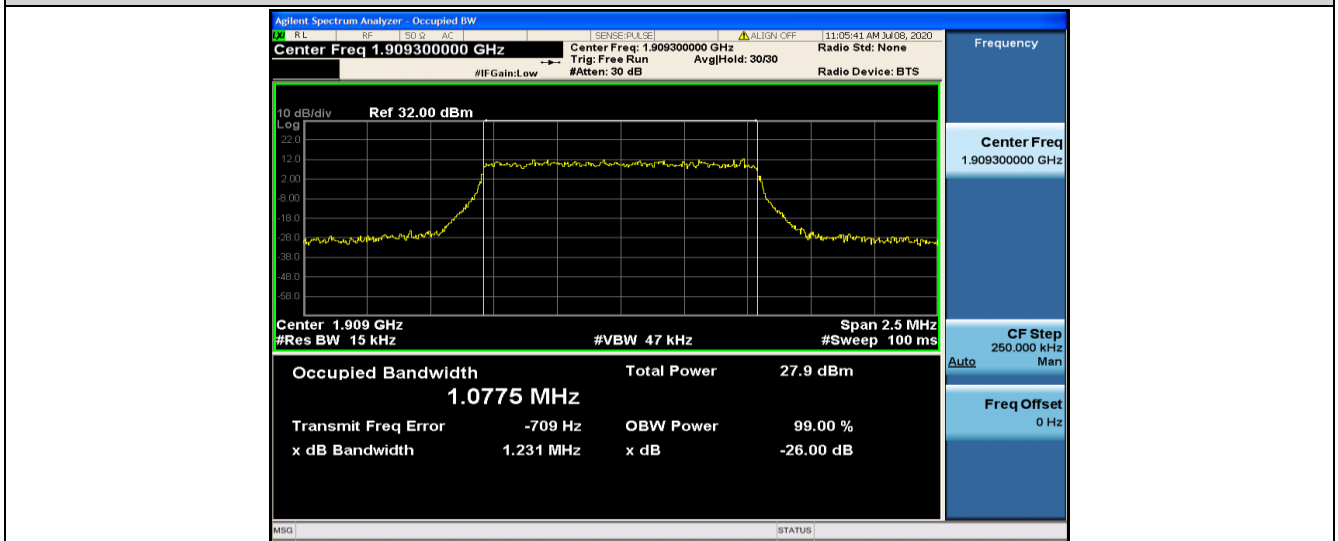

Band2-1.4MHz-QPSK-19193-6RB#0-1.0775