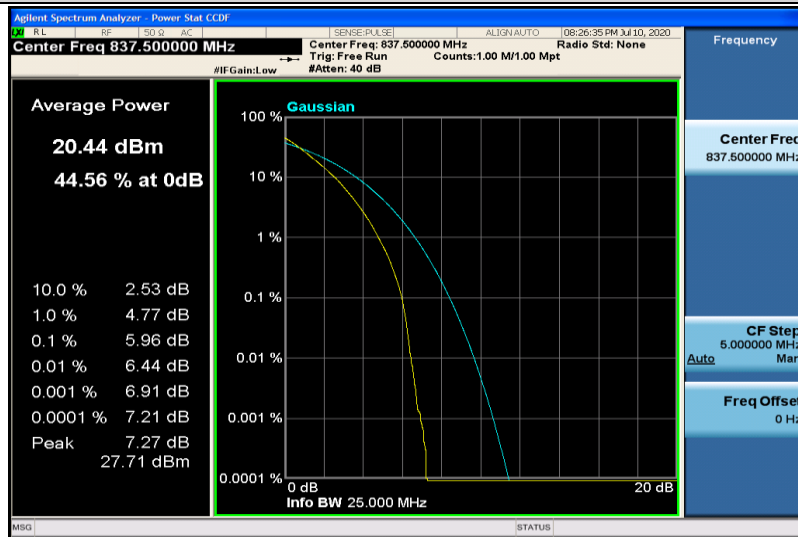

Band19-15MHz-QPSK-24075-75RB#0