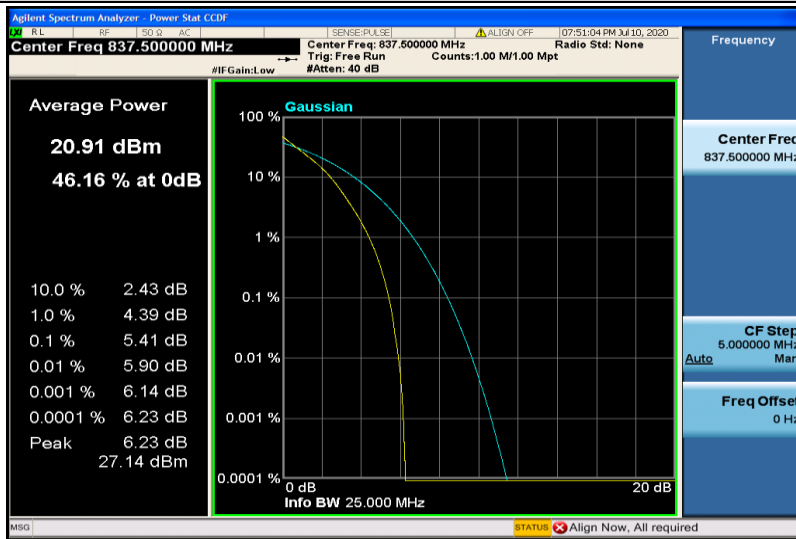

Band17-10MHz-16QAM-23790-50RB#0

Band17-10MHz-16QAM-23800-1RB#0

Band17-10MHz-16QAM-23800-50RB#0

Band19-5MHz-QPSK-24025-1RB#0

Band19-5MHz-QPSK-24025-25RB#0

Band19-5MHz-QPSK-24075-1RB#0

Band19-5MHz-QPSK-24075-25RB#0