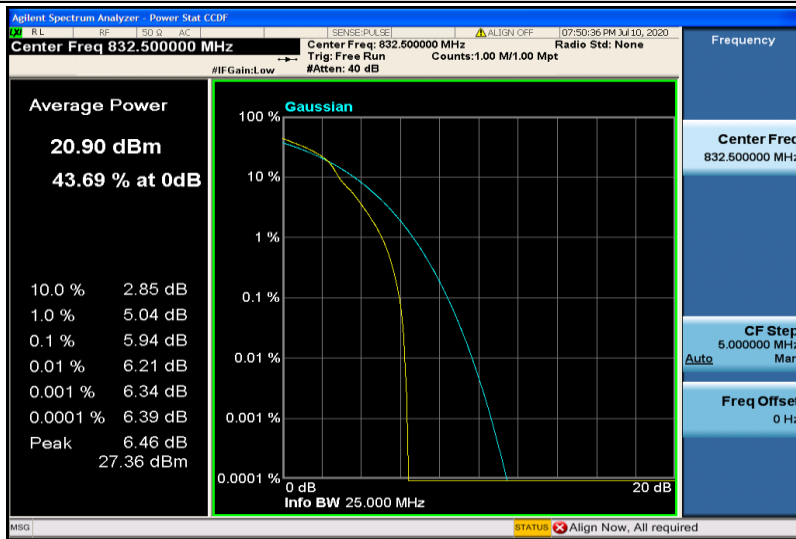

Band19-5MHz-16QAM-24025-1RB#0