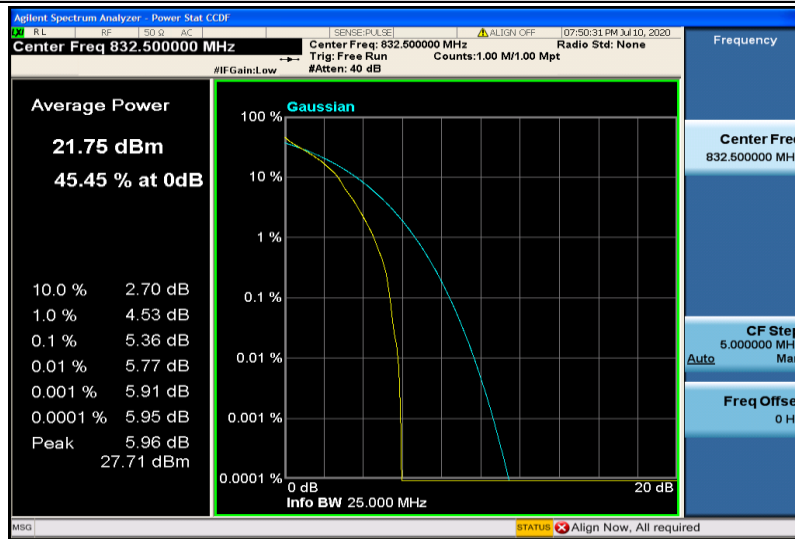

Band19-5MHz-QPSK-24025-1RB#0