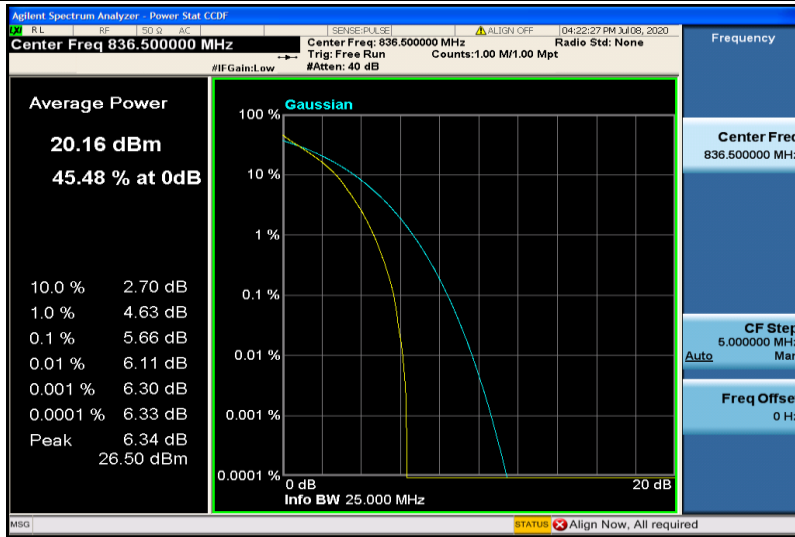

Band4-20MHz-16QAM-20300-100RB#0

Band5-1.4MHz-QPSK-20407-1RB#0

Band5-1.4MHz-QPSK-20407-6RB#0

Band5-1.4MHz-QPSK-20525-1RB#0

Band5-1.4MHz-QPSK-20525-6RB#0

Band5-1.4MHz-QPSK-20643-1RB#0

Band5-1.4MHz-QPSK-20643-6RB#0