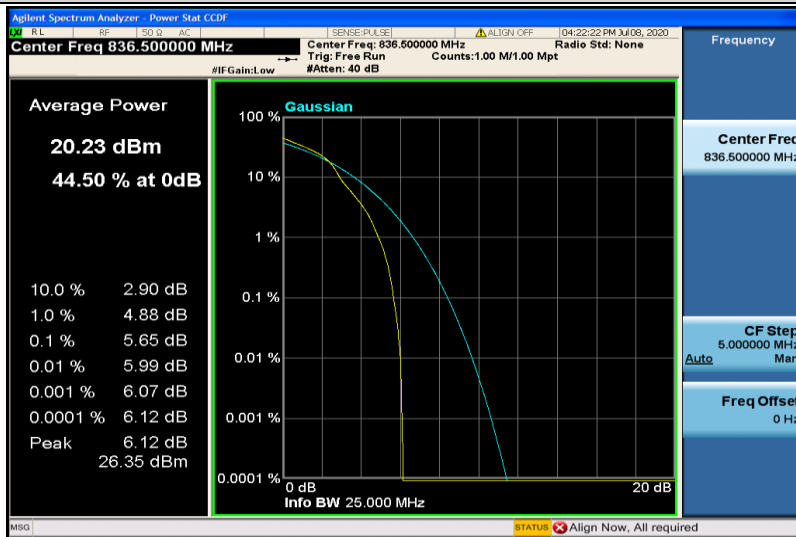

Band5-1.4MHz-16QAM-20407-6RB#0

Band5-1.4MHz-16QAM-20525-1RB#0