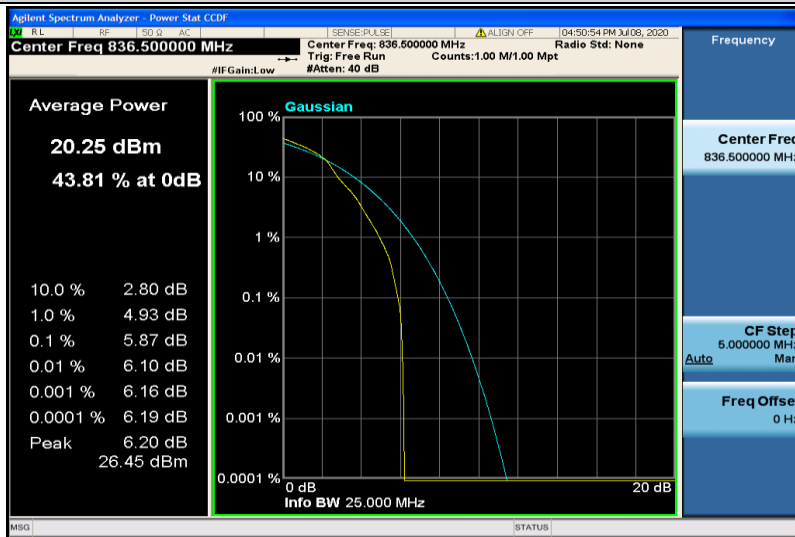

Band5-5MHz-16QAM-20425-25RB#0

Band5-5MHz-16QAM-20525-1RB#0