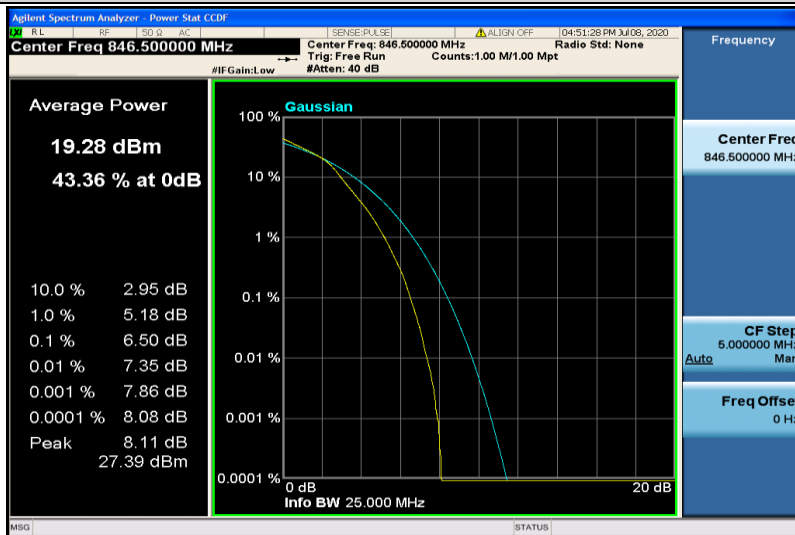

Band5-5MHz-QPSK-20625-25RB#0

Band5-5MHz-16QAM-20425-1RB#0

Band5-5MHz-16QAM-20425-25RB#0

Band5-5MHz-16QAM-20525-1RB#0

Band5-5MHz-16QAM-20525-25RB#0

Band5-5MHz-16QAM-20625-1RB#0

Band5-5MHz-16QAM-20625-25RB#0

Band5-10MHz-QPSK-20450-1RB#0