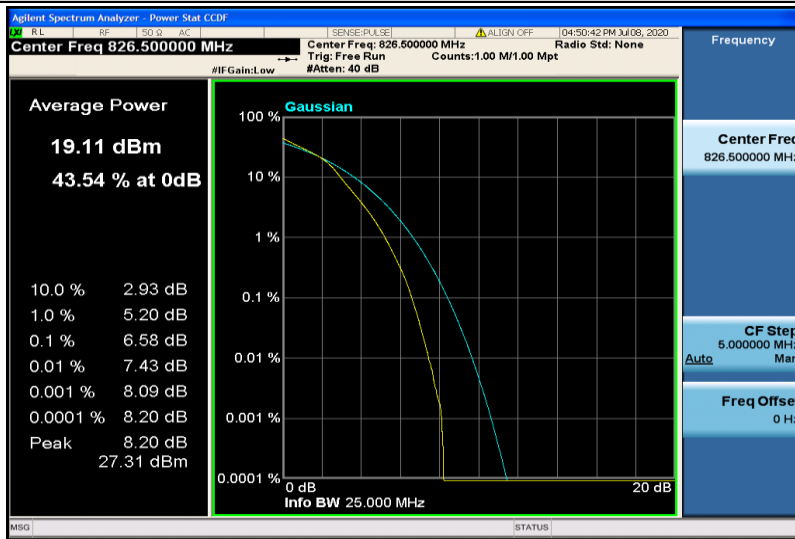

Band5-5MHz-16QAM-20425-1RB#0

Band5-5MHz-16QAM-20425-25RB#0