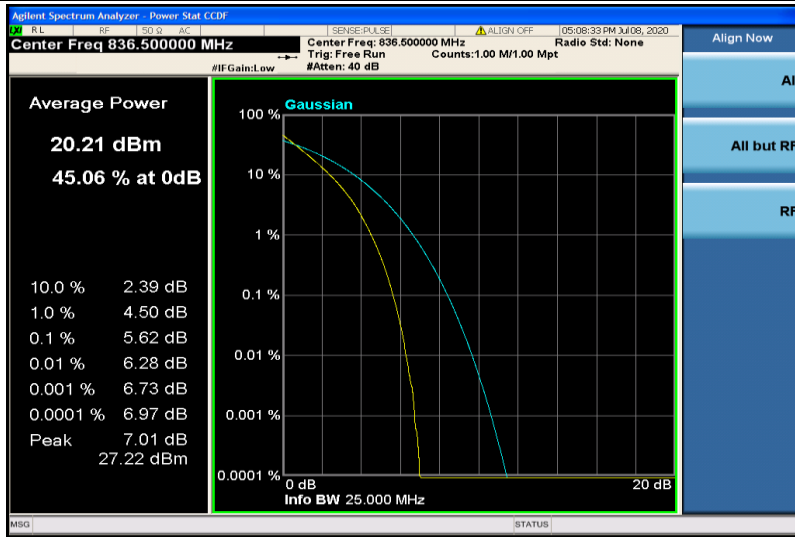

Band5-10MHz-QPSK-20525-1RB#0

Band5-10MHz-QPSK-20525-50RB#0