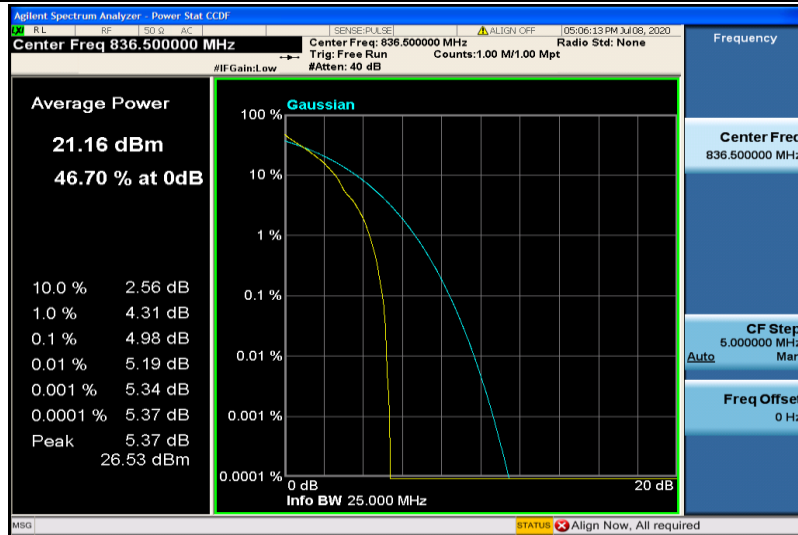

Band5-10MHz-QPSK-20450-50RB#0

Band5-10MHz-QPSK-20525-1RB#0