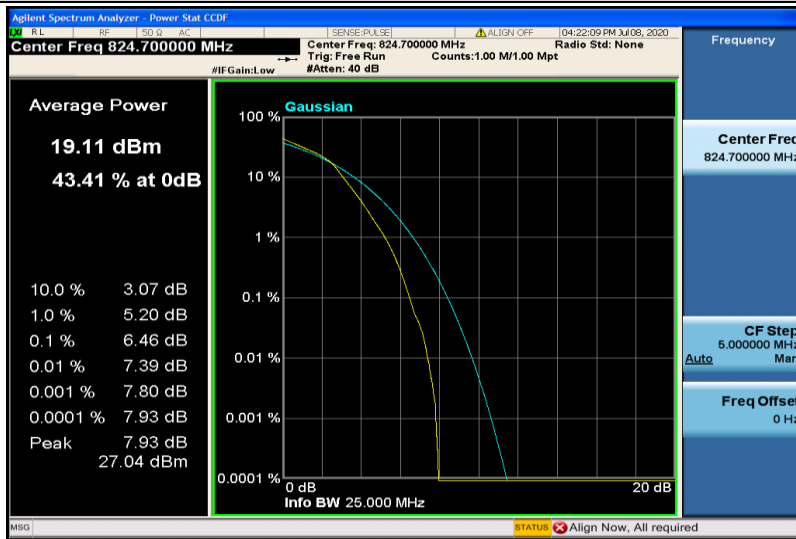

Band5-1.4MHz-16QAM-20407-1RB#0

Band5-1.4MHz-16QAM-20407-6RB#0