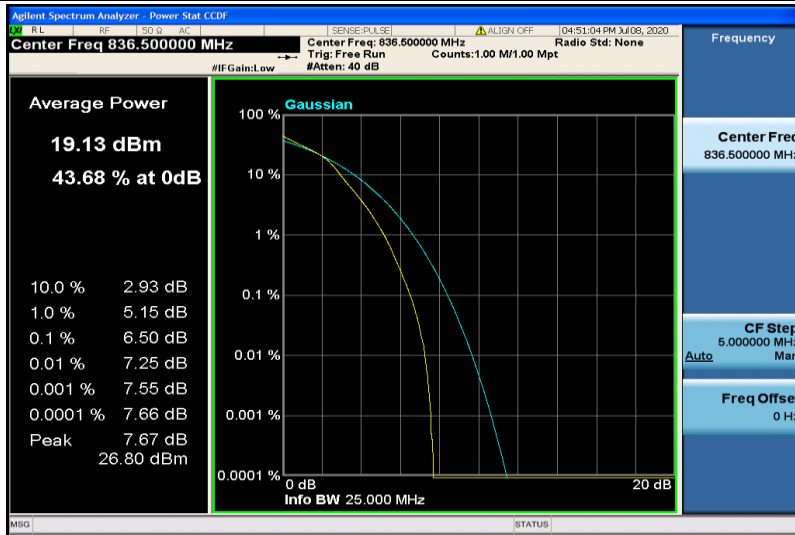

Band5-5MHz-QPSK-20625-25RB#0

Band5-5MHz-16QAM-20425-1RB#0

Band5-5MHz-16QAM-20425-25RB#0

Band5-5MHz-16QAM-20525-1RB#0

Band5-5MHz-16QAM-20525-25RB#0

Band5-5MHz-16QAM-20625-1RB#0

Band5-5MHz-16QAM-20625-25RB#0

Band5-10MHz-QPSK-20450-1RB#0