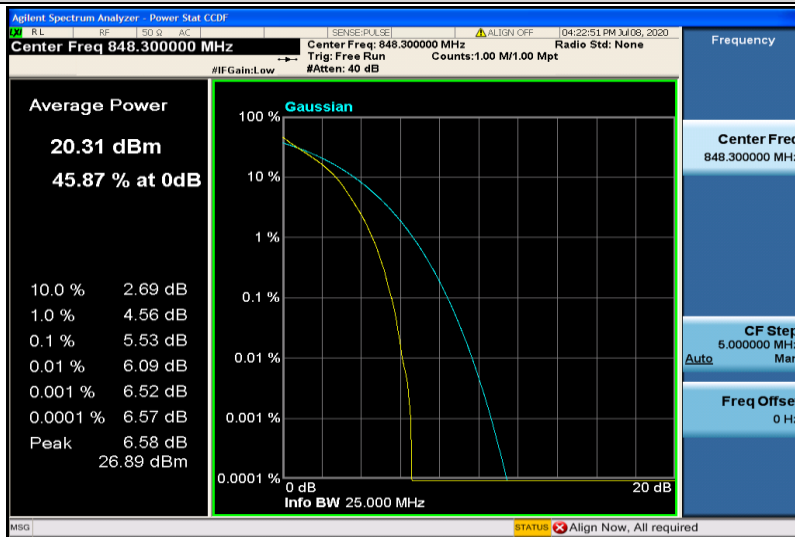

Band4-20MHz-16QAM-20300-100RB#0

Band5-1.4MHz-QPSK-20407-1RB#0

Band5-1.4MHz-QPSK-20407-6RB#0

Band5-1.4MHz-QPSK-20525-1RB#0

Band5-1.4MHz-QPSK-20525-6RB#0

Band5-1.4MHz-QPSK-20643-1RB#0

Band5-1.4MHz-QPSK-20643-6RB#0