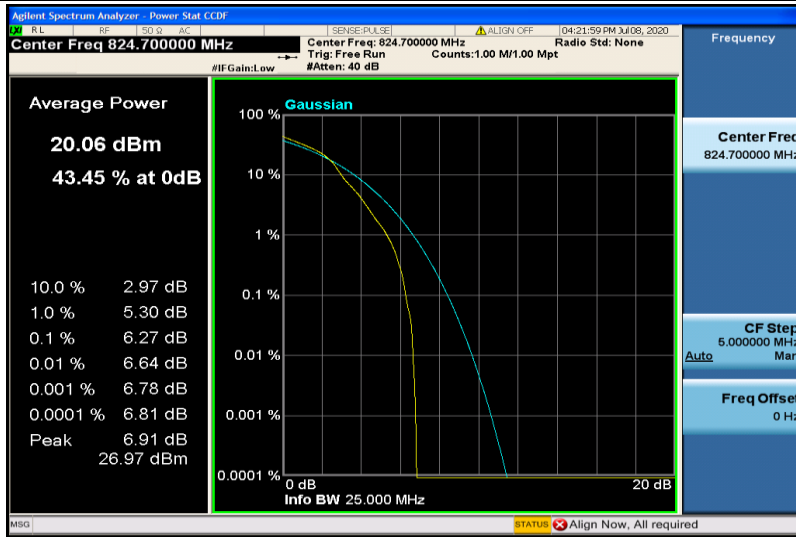

Band4-20MHz-16QAM-20300-100RB#0

Band5-1.4MHz-QPSK-20407-1RB#0

Band5-1.4MHz-QPSK-20407-6RB#0

Band5-1.4MHz-QPSK-20525-1RB#0

Band5-1.4MHz-QPSK-20525-6RB#0

Band5-1.4MHz-QPSK-20643-1RB#0

Band5-1.4MHz-QPSK-20643-6RB#0