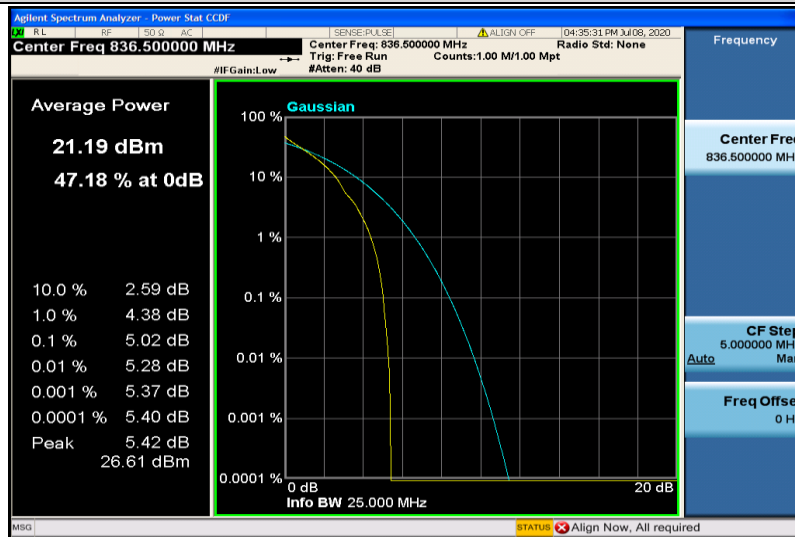

Band5-3MHz-QPSK-20415-15RB#0

Band5-3MHz-QPSK-20525-1RB#0