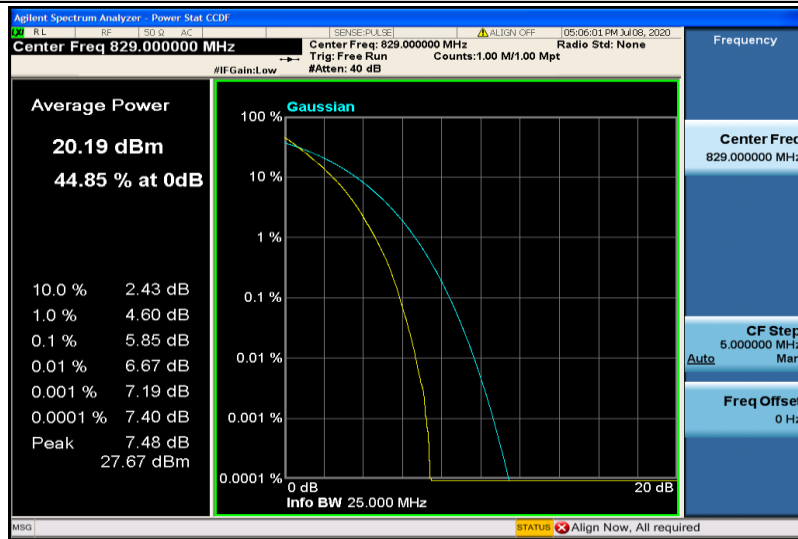

Band5-5MHz-QPSK-20625-25RB#0

Band5-5MHz-16QAM-20425-1RB#0

Band5-5MHz-16QAM-20425-25RB#0

Band5-5MHz-16QAM-20525-1RB#0

Band5-5MHz-16QAM-20525-25RB#0

Band5-5MHz-16QAM-20625-1RB#0

Band5-5MHz-16QAM-20625-25RB#0

Band5-10MHz-QPSK-20450-1RB#0