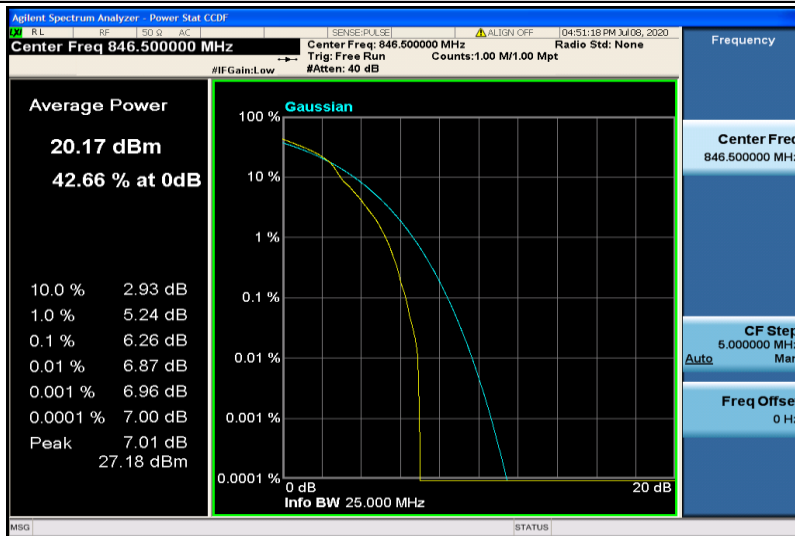

Band5-5MHz-QPSK-20625-25RB#0

Band5-5MHz-16QAM-20425-1RB#0

Band5-5MHz-16QAM-20425-25RB#0

Band5-5MHz-16QAM-20525-1RB#0

Band5-5MHz-16QAM-20525-25RB#0

Band5-5MHz-16QAM-20625-1RB#0

Band5-5MHz-16QAM-20625-25RB#0

Band5-10MHz-QPSK-20450-1RB#0