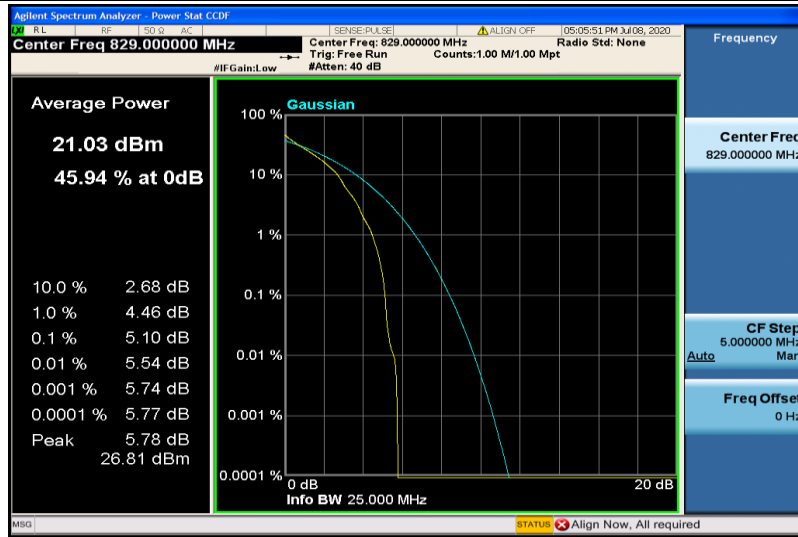

Band5-5MHz-QPSK-20625-25RB#0

Band5-5MHz-16QAM-20425-1RB#0

Band5-5MHz-16QAM-20425-25RB#0

Band5-5MHz-16QAM-20525-1RB#0

Band5-5MHz-16QAM-20525-25RB#0

Band5-5MHz-16QAM-20625-1RB#0

Band5-5MHz-16QAM-20625-25RB#0

Band5-10MHz-QPSK-20450-1RB#0