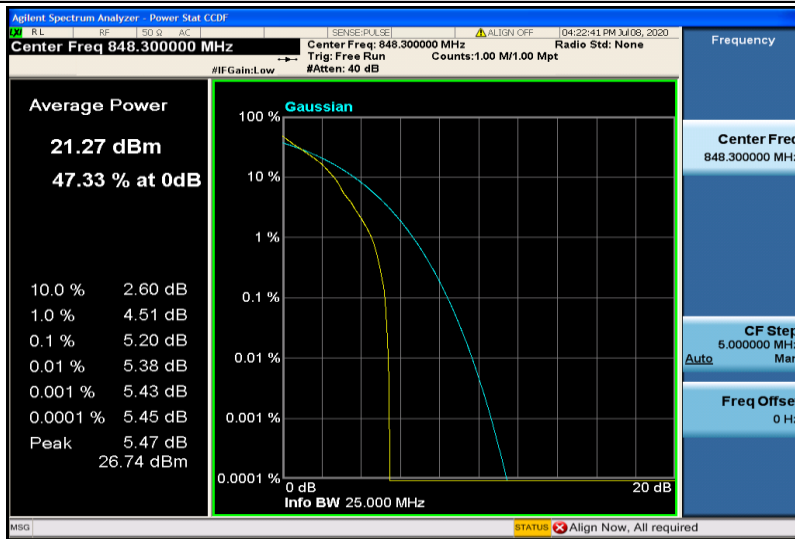

Band4-20MHz-16QAM-20300-100RB#0

Band5-1.4MHz-QPSK-20407-1RB#0

Band5-1.4MHz-QPSK-20407-6RB#0

Band5-1.4MHz-QPSK-20525-1RB#0

Band5-1.4MHz-QPSK-20525-6RB#0

Band5-1.4MHz-QPSK-20643-1RB#0

Band5-1.4MHz-QPSK-20643-6RB#0