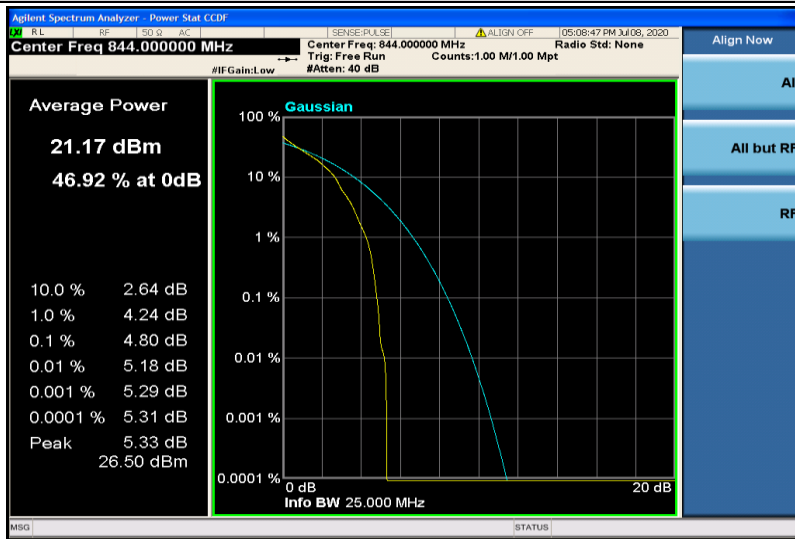

Band5-10MHz-QPSK-20525-50RB#0

Band5-10MHz-QPSK-20600-1RB#0