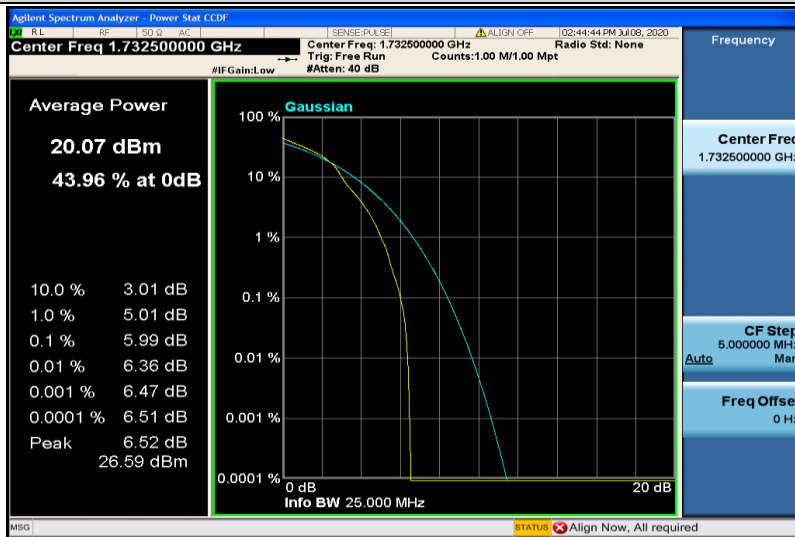

Band4-1.4MHz-16QAM-19957-6RB#0

Band4-1.4MHz-16QAM-20175-1RB#0