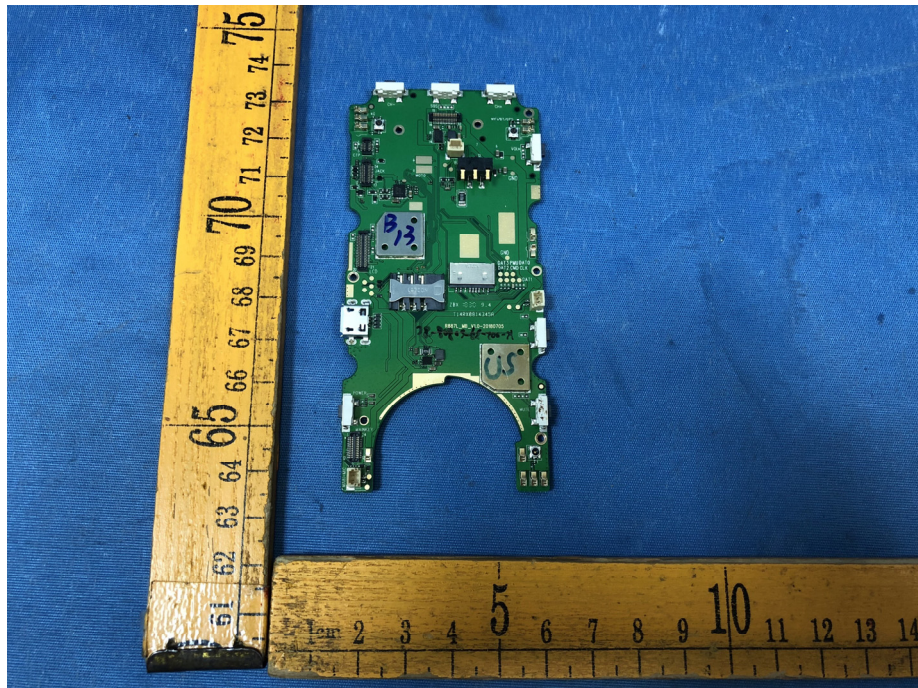

EUT – Internal View Model TE580P FCC ID: 2ANY6-TE580P

Appendix WTS19S02008915W_Photos

BT/WIFI/BLE ANT.

GSM/WCDMA/LTE ANT.

Appendix WTS19S02008915W_Photos