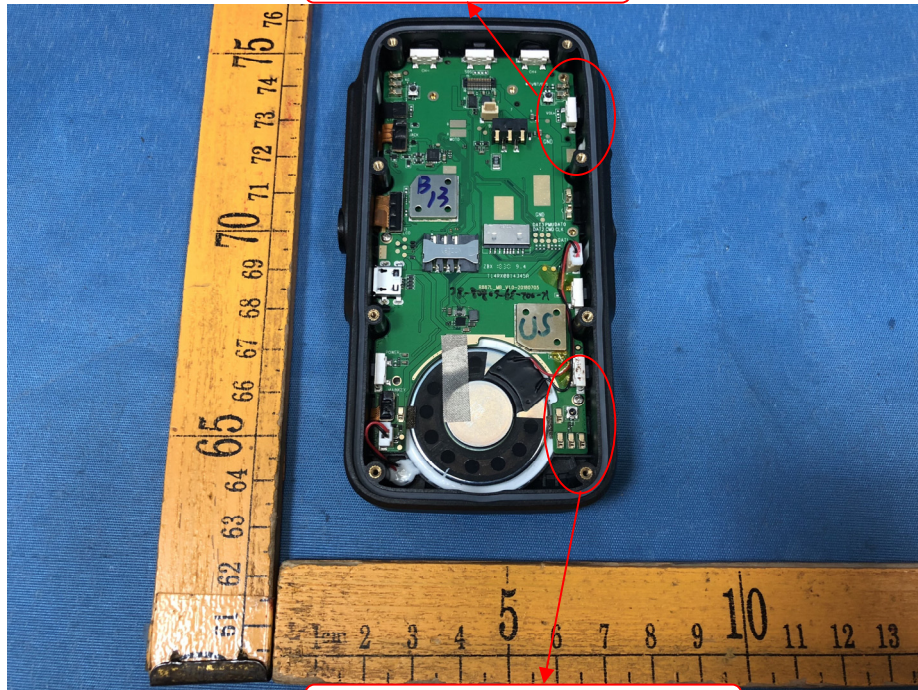

EUT – Internal View Model TE580P FCC ID: 2ANY6-TE580P

Appendix WTS19S02008915W_Photos

BT/WIFI/BLE ANT.

GSM/WCDMA/LTE ANT.

Appendix WTS19S02008915W_Photos