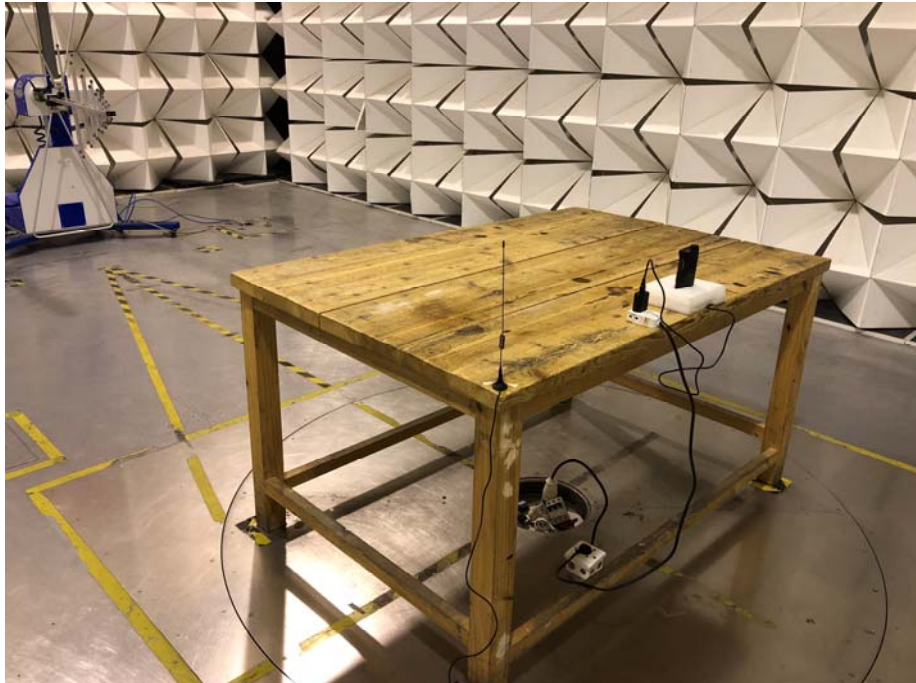

2G/3G/4G Setup photo Model TE390 FCC ID: 2ANY6-TE390

Photograph - Spurious Emissions Radiated Test Setup

Below 30MHz Test Site 2#

For 30MHz-1000MHz Test Site 2#

Appendix WTS19S02008883W_Photos

For Above 1GHz Test Site 1#