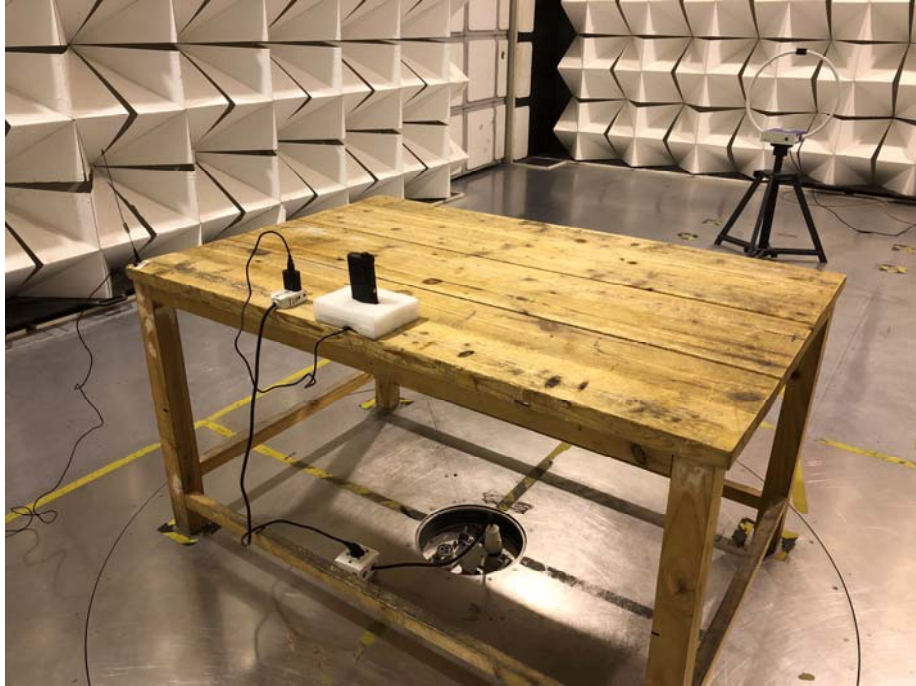

2G/3G/4G Setup photo Model TE390 FCC ID: 2ANY6-TE390

Photograph - Spurious Emissions Radiated Test Setup

Below 30MHz Test Site 2#

For 30MHz-1000MHz Test Site 2#

Appendix WTS19S02008883W_Photos

For Above 1GHz Test Site 1#