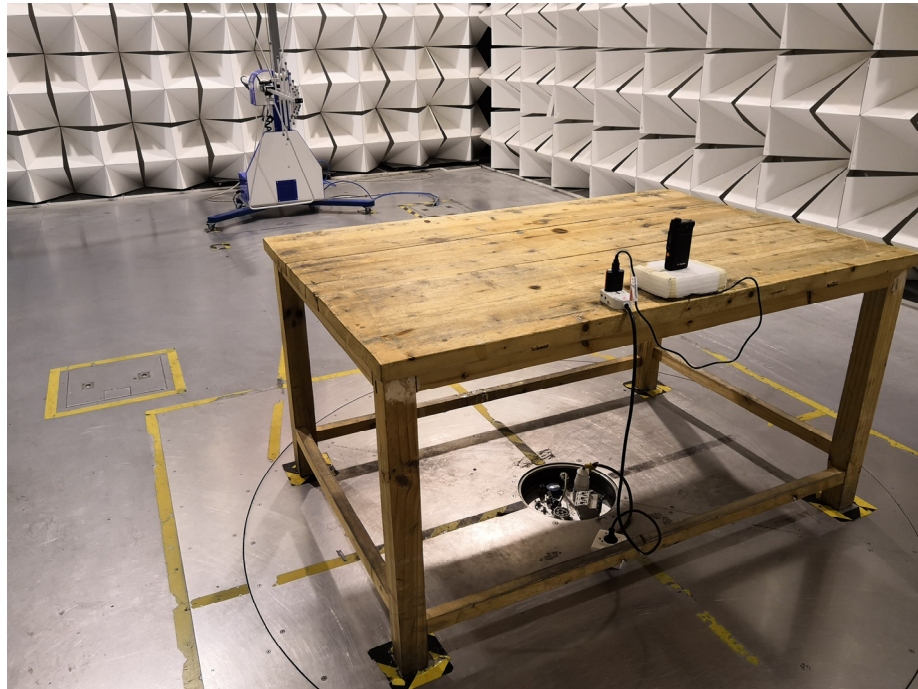

Appendix WTS18S08121909W_Photos

For 30MHz-1000MHz Test Site 2#