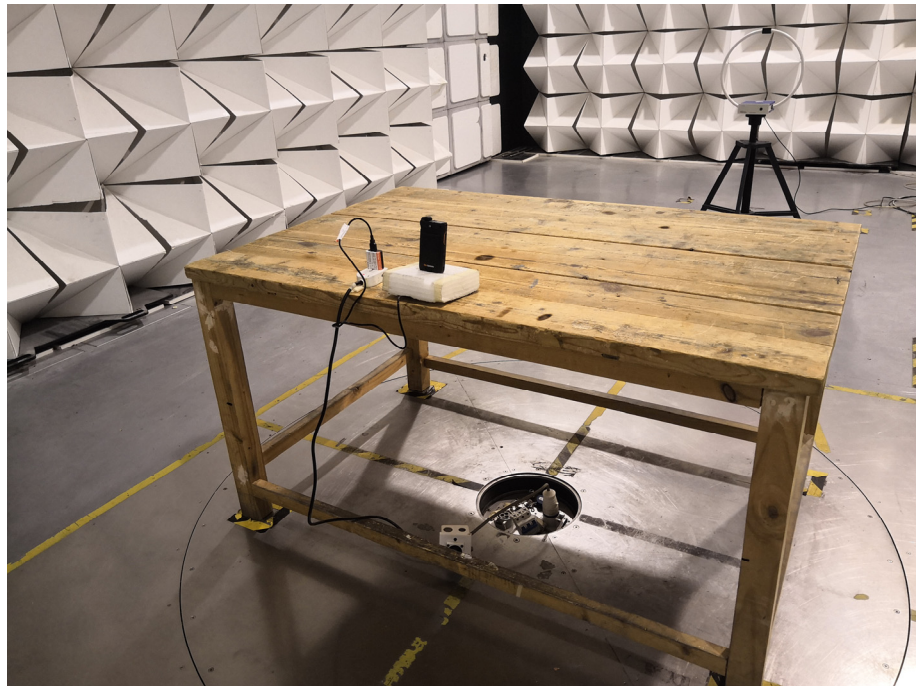

Photograph - Spurious Emissions Radiated Test Setup

Below 30MHz Test Site 2#