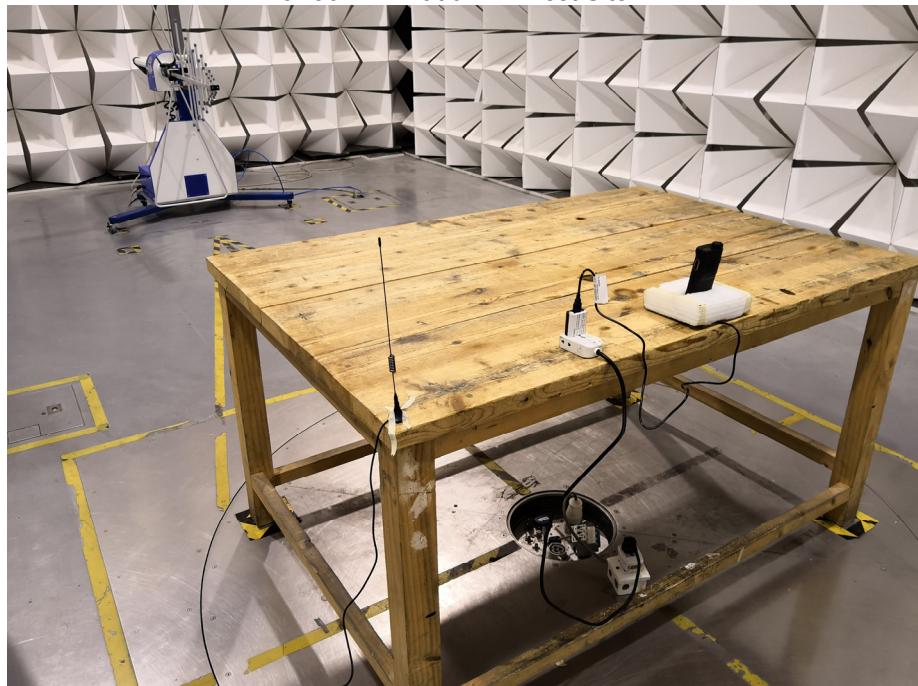

2G/3G/4G Setup photo Model TE390 FCC ID: 2ANY6-TE390

Photograph - Spurious Emissions Radiated Test Setup

Below 30MHz Test Site 2#

For 30MHz-1000MHz Test Site 2#

Appendix WTS18S08121909W_Photos

For Above 1GHz Test Site 1#