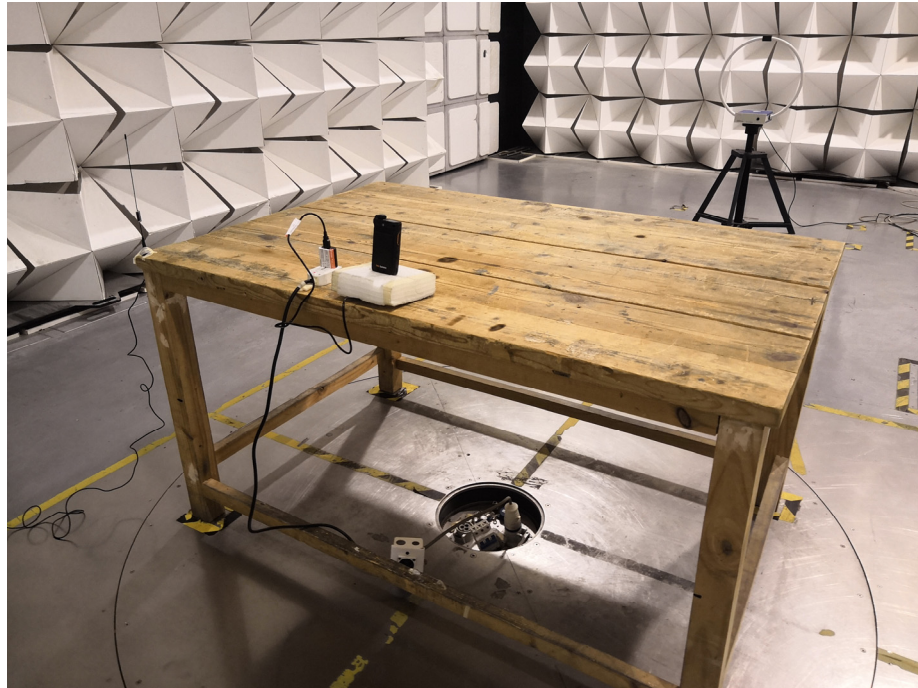

2G/3G/4G Setup photo Model TE390 FCC ID: 2ANY6-TE390

Photograph - Spurious Emissions Radiated Test Setup

Below 30MHz Test Site 2#

For 30MHz-1000MHz Test Site 2#

Appendix WTS18S08121909W_Photos

For Above 1GHz Test Site 1#