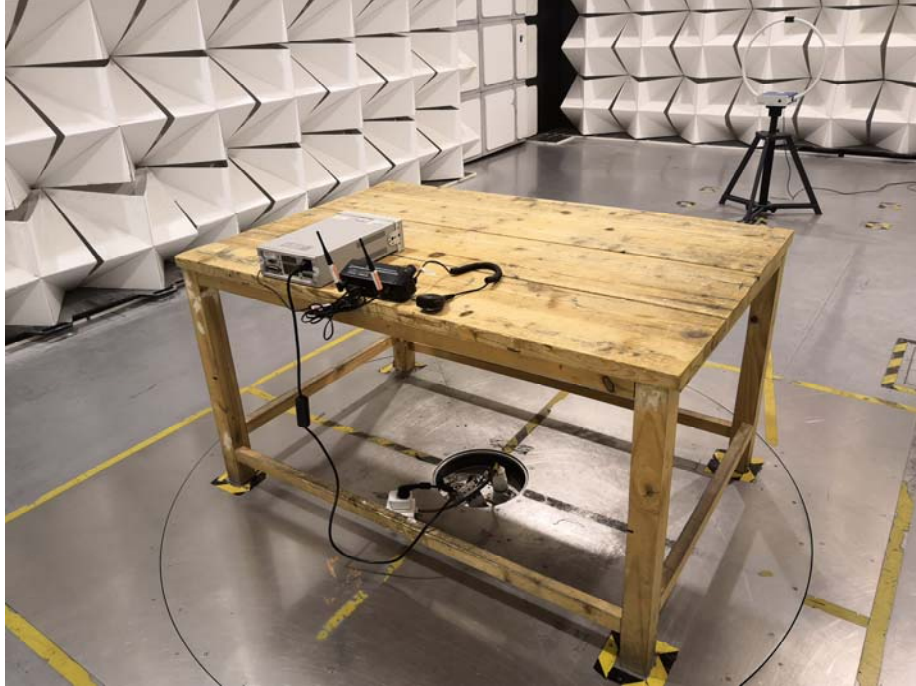

## Appendix WTS18S10125849W\_Photos

---

### Photographs –Constructional Details

WIFI/BT/BLE Setup photo Model M5 FCC ID: 2ANY6-M5

Photograph - Spurious Emissions Radiated Test Setup

Below 30MHz Test Site 2#

For 30MHz-1000MHz Test Site 2#