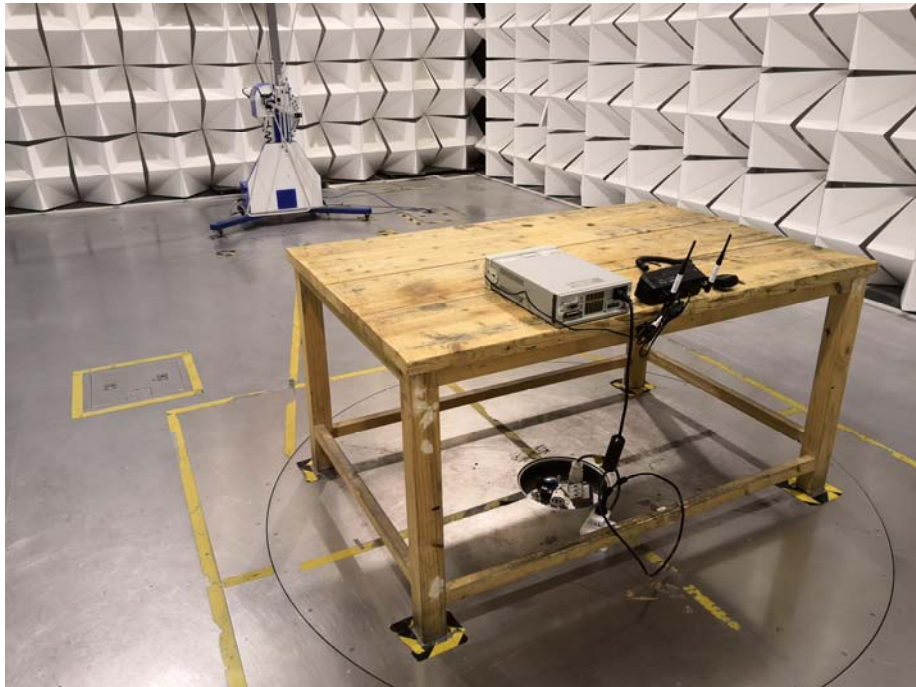

### Photographs –Constructional Details

WIFI/BT/BLE Setup photo Model M5 FCC ID: 2ANY6-M5

Photograph - Spurious Emissions Radiated Test Setup

Below 30MHz Test Site 2#

For 30MHz-1000MHz Test Site 2#