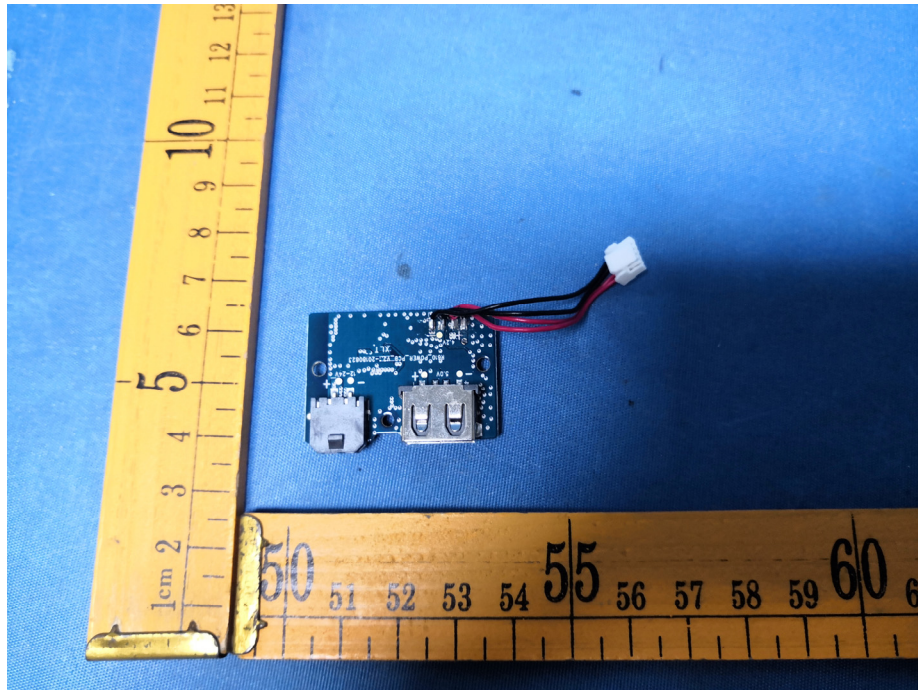

EUT – Internal View Model M5 FCC ID: 2ANY6-M5

Appendix WTS18S10125849W_Photos

Appendix WTS18S10125849W_Photos

Appendix WTS18S10125849W_Photos

====End====