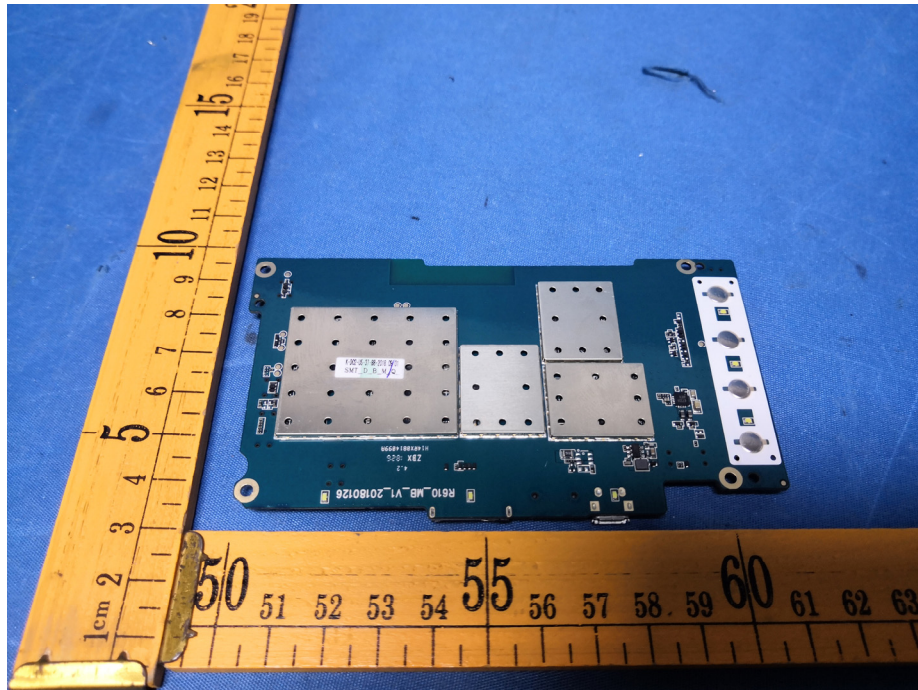

EUT – Internal View Model M5 FCC ID: 2ANY6-M5

Appendix WTS18S10125849W_Photos

Appendix WTS18S10125849W_Photos

Appendix WTS18S10125849W_Photos

====End====