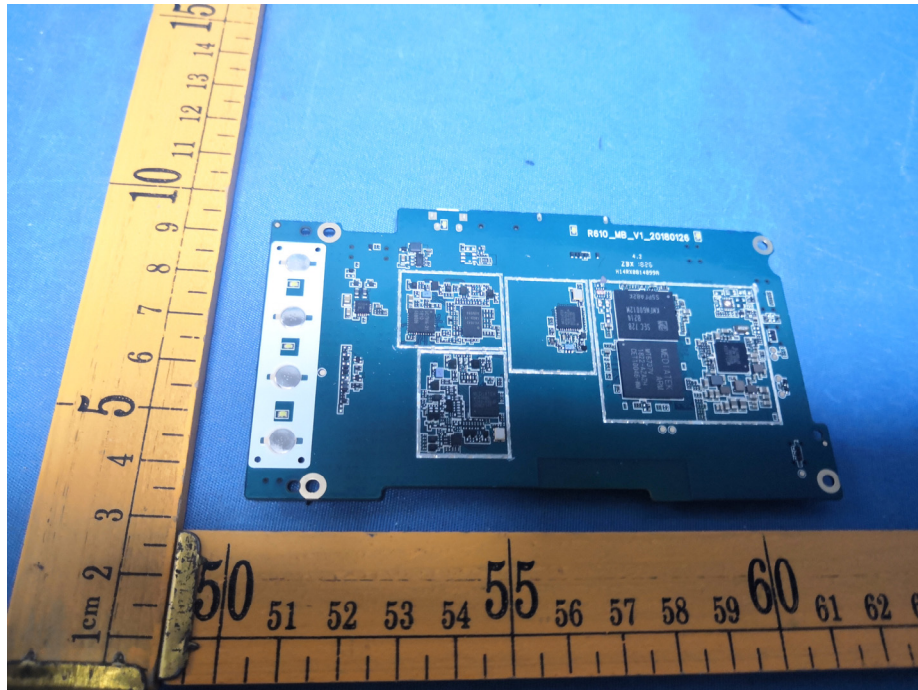

EUT – Internal View Model M5 FCC ID: 2ANY6-M5

Appendix WTS18S10125849W_Photos

Appendix WTS18S10125849W_Photos

Appendix WTS18S10125849W_Photos

====End====