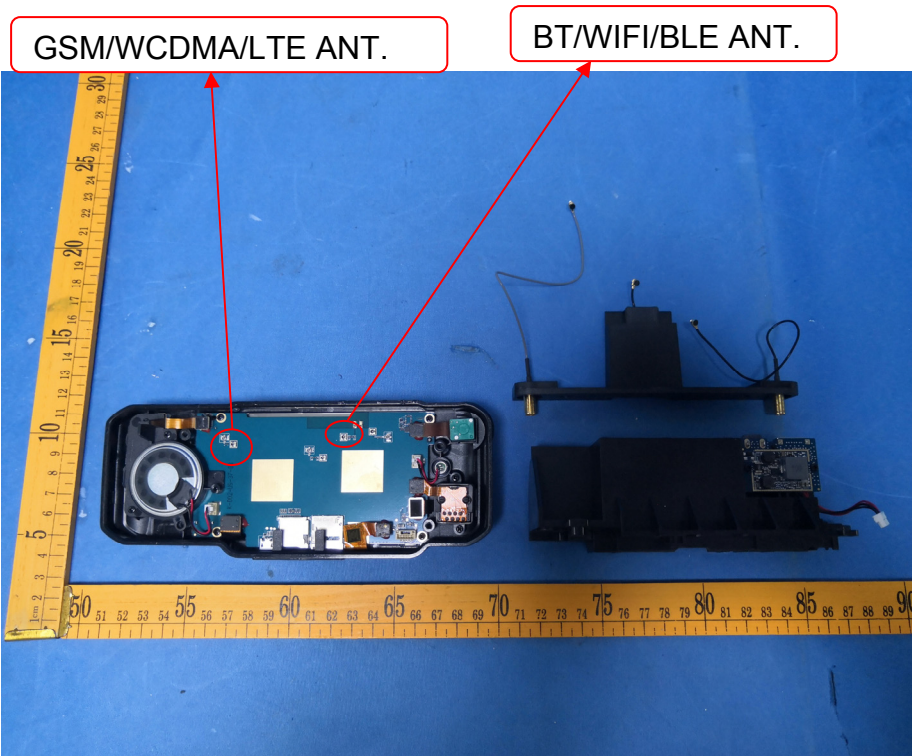

EUT – Internal View Model M5 FCC ID: 2ANY6-M5

Appendix WTS18S10125849W_Photos

Appendix WTS18S10125849W_Photos

Appendix WTS18S10125849W_Photos

====End====