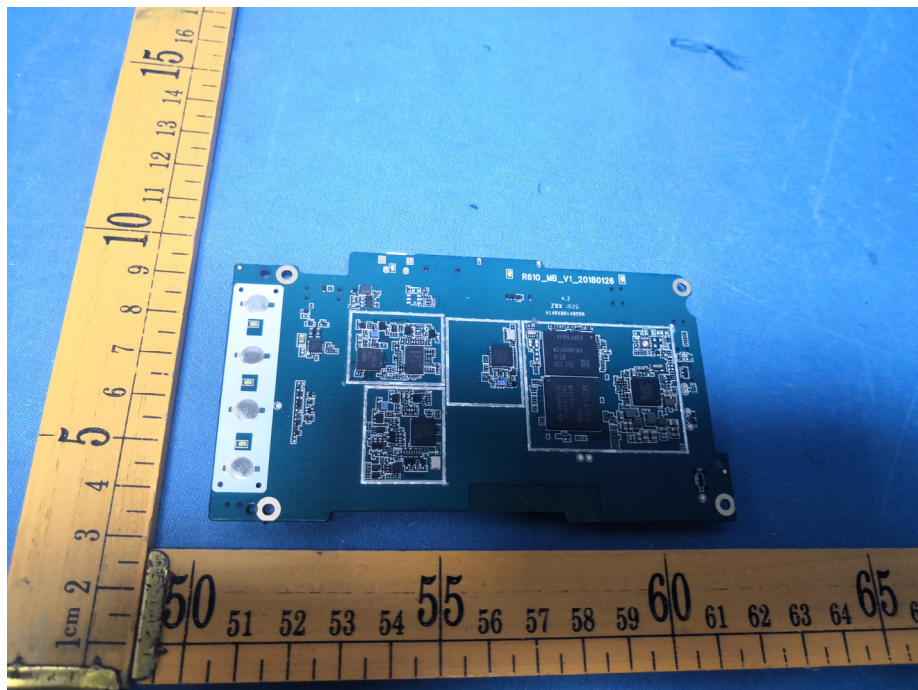

EUT – Internal View Model M5 FCC ID: 2ANY6-M5

Appendix WTS18S10125849W_Photos

Appendix WTS18S10125849W_Photos

Appendix WTS18S10125849W_Photos

====End====