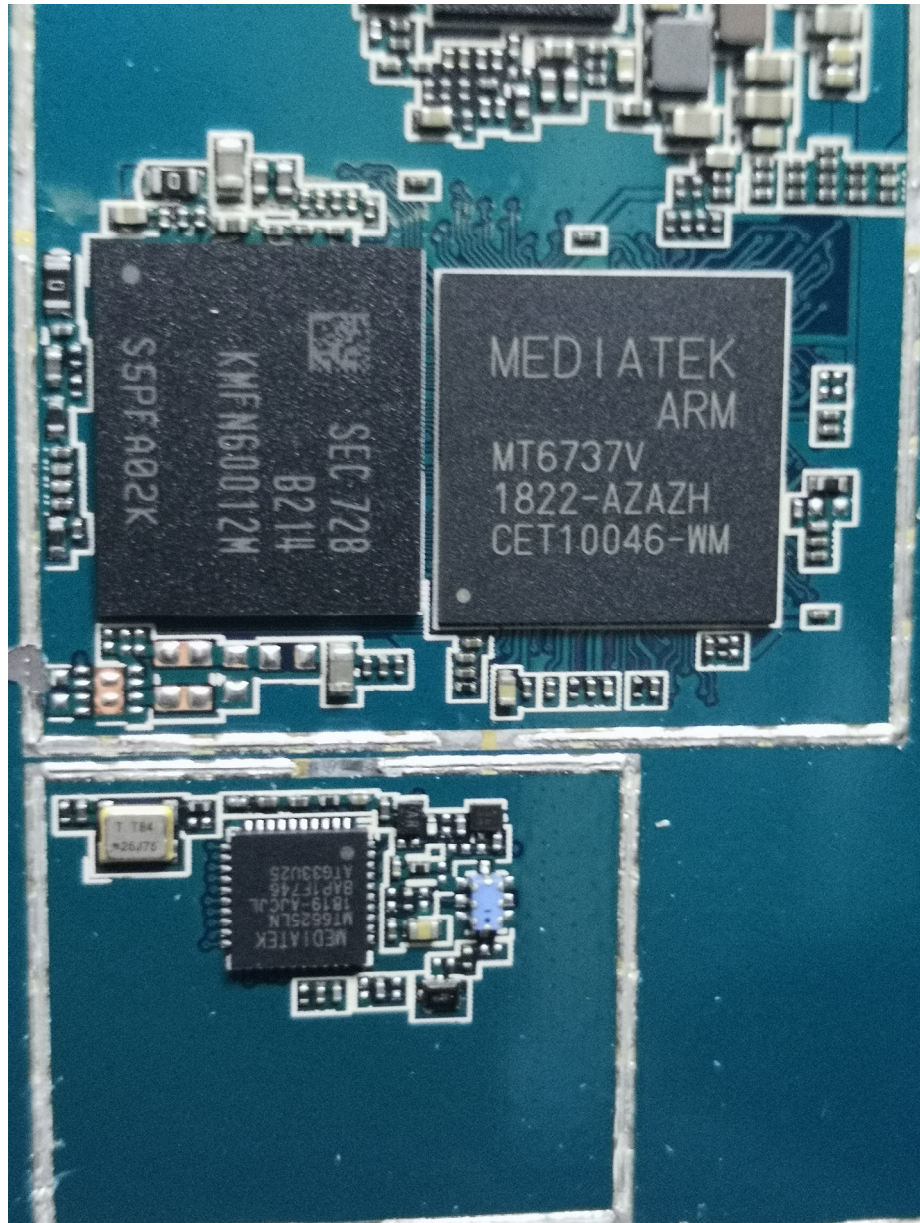

EUT – Internal View Model M5 FCC ID: 2ANY6-M5

Appendix WTS18S10125849W_Photos

Appendix WTS18S10125849W_Photos

Appendix WTS18S10125849W_Photos

====End====