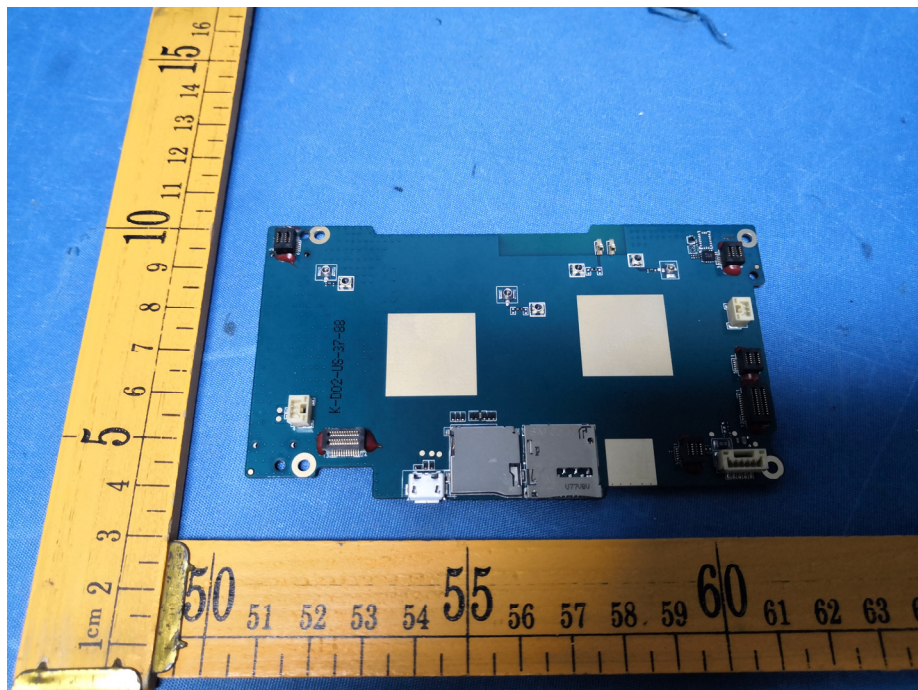

EUT – Internal View Model M5 FCC ID: 2ANY6-M5

Appendix WTS18S10125849W_Photos

Appendix WTS18S10125849W_Photos

Appendix WTS18S10125849W_Photos

====End====