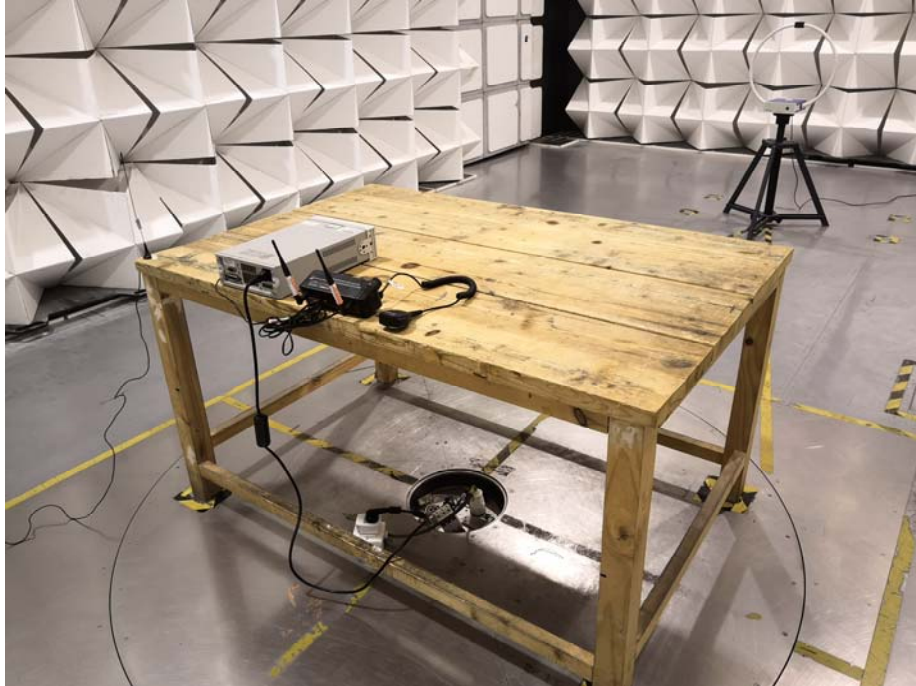

2G/3G/4G Setup photo Model M5 FCC ID: 2ANY6-M5

Photograph - Spurious Emissions Radiated Test Setup

Below 30MHz Test Site 2#

For 30MHz-1000MHz Test Site 2#

Appendix WTS18S10125849W_Photos

For Above 1GHz Test Site 1#