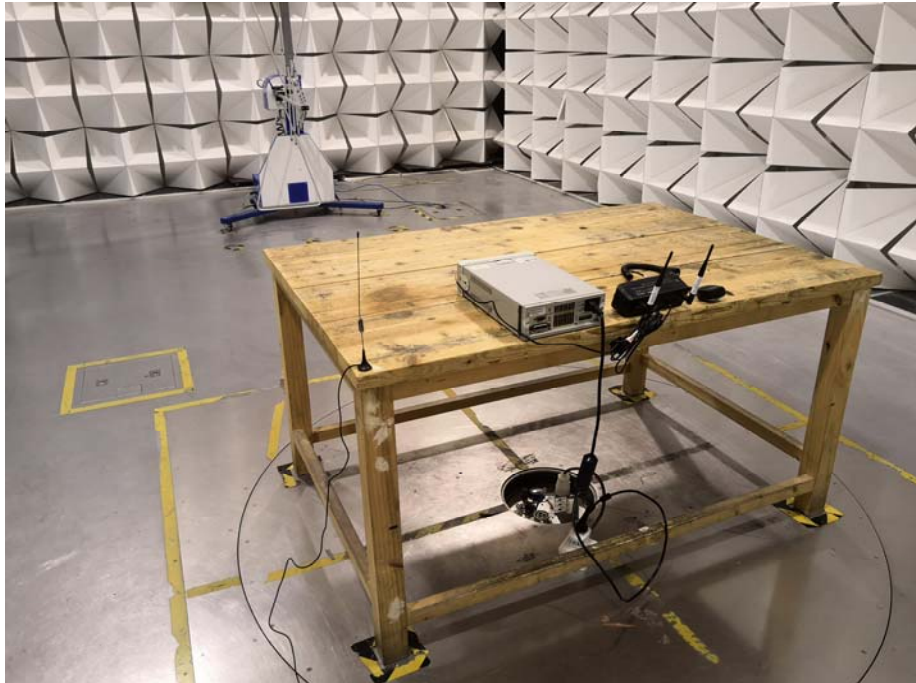

2G/3G/4G Setup photo Model M5 FCC ID: 2ANY6-M5

Photograph - Spurious Emissions Radiated Test Setup

Below 30MHz Test Site 2#

For 30MHz-1000MHz Test Site 2#

Appendix WTS18S10125849W_Photos

For Above 1GHz Test Site 1#